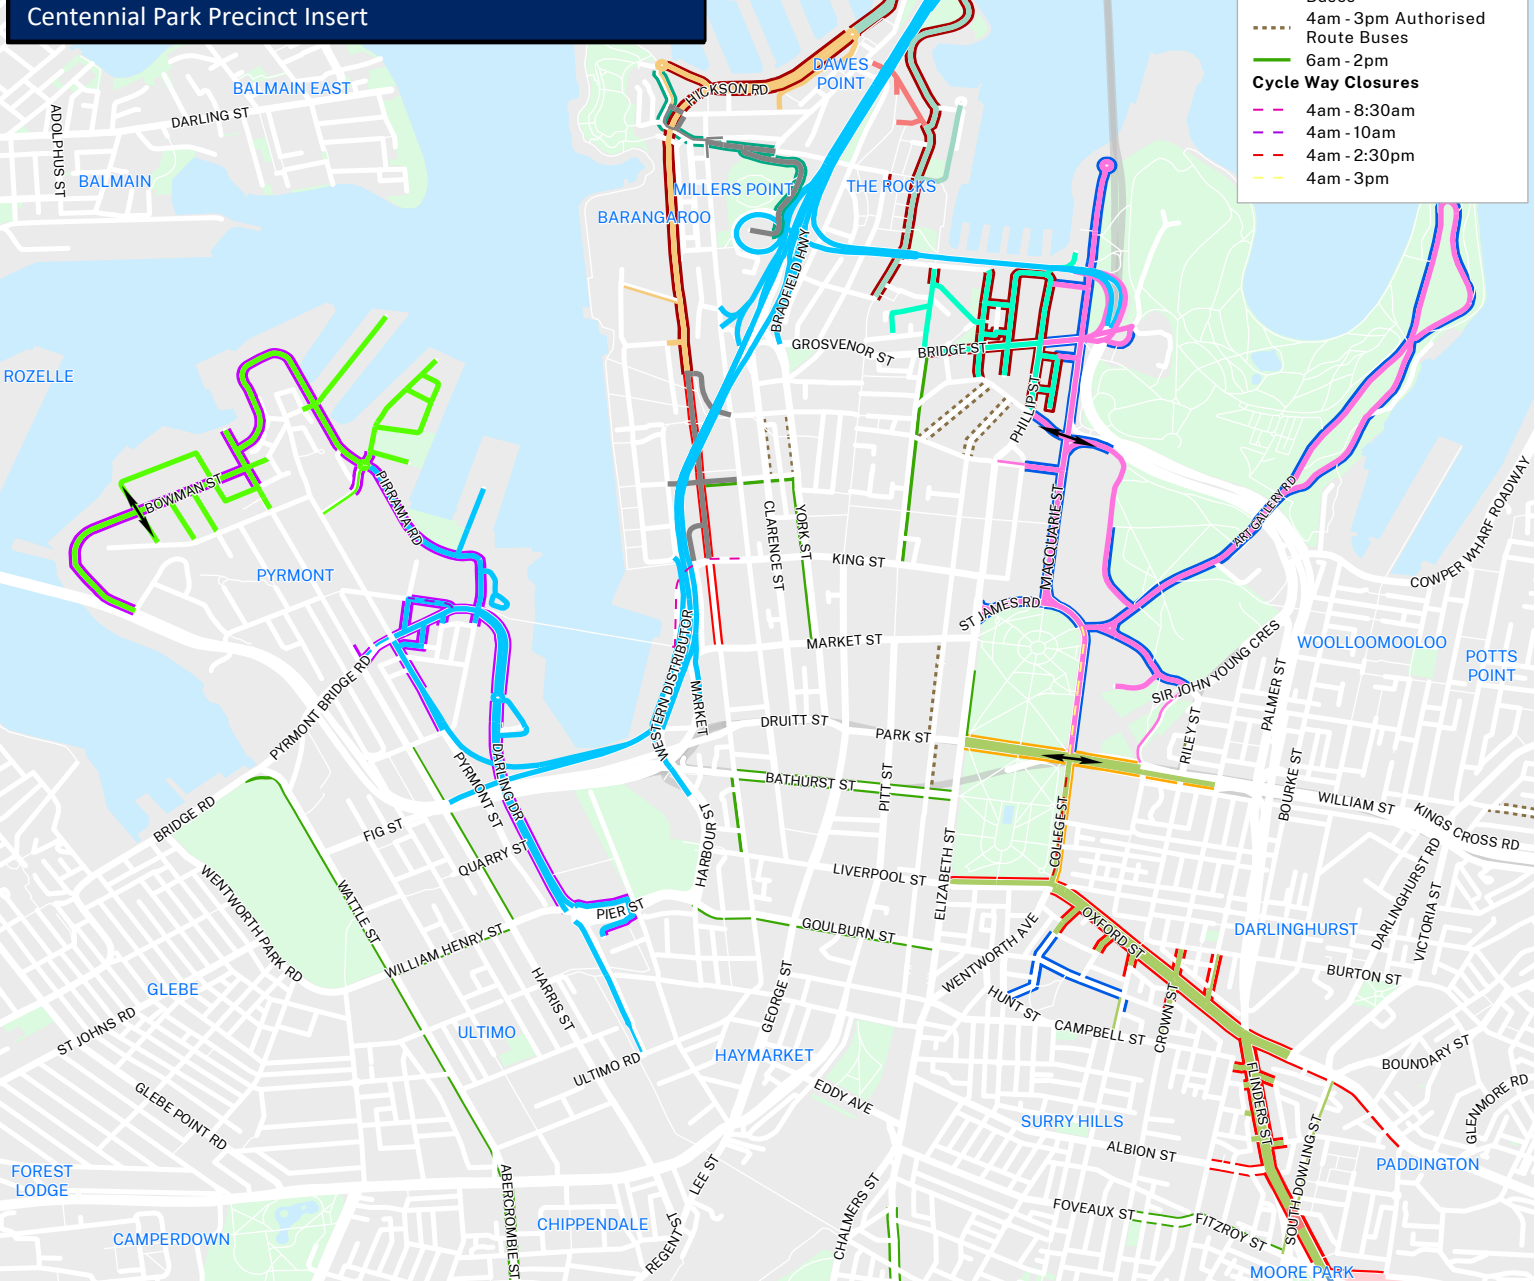

Road Closures

- 2pm Fri 15 Sept to 1am Mon 18 Sept
- 3:30am - 11am
- 4am - 8:30am
- 4am - 9:30am
- 4am - 10am
- 4am - 10:30am
- 4am - 11am
- 4am - 1:30pm
- 4am - 2pm
- 4am - 2:30pm
- 4am - 2:30pm Busway Closure
- 4am - 3pm
- 5:30am - 11am
- 6:30am - 12pm
- southbound only
- Crossover until 5am

Special Event Clearways

- 12:15am - 10am
- 12:15am - 11am
- 1am - 2pm
- 1am - 3pm
- 1am - 8:30am
- 2am - 9:30am
- 2am - 11am
- 2am - 2pm
- 4am - 10am Authorised Buses
- - - 4am - 3pm Authorised Route Buses
- 6am - 2pm

Cycle Way Closures

- - - 4am - 8:30am
- - - 4am - 10am
- - - 4am - 2:30pm
- - - 4am - 3pm

Visit liveltraffic.com for more details. Visit transportnsw.info to plan your trip.