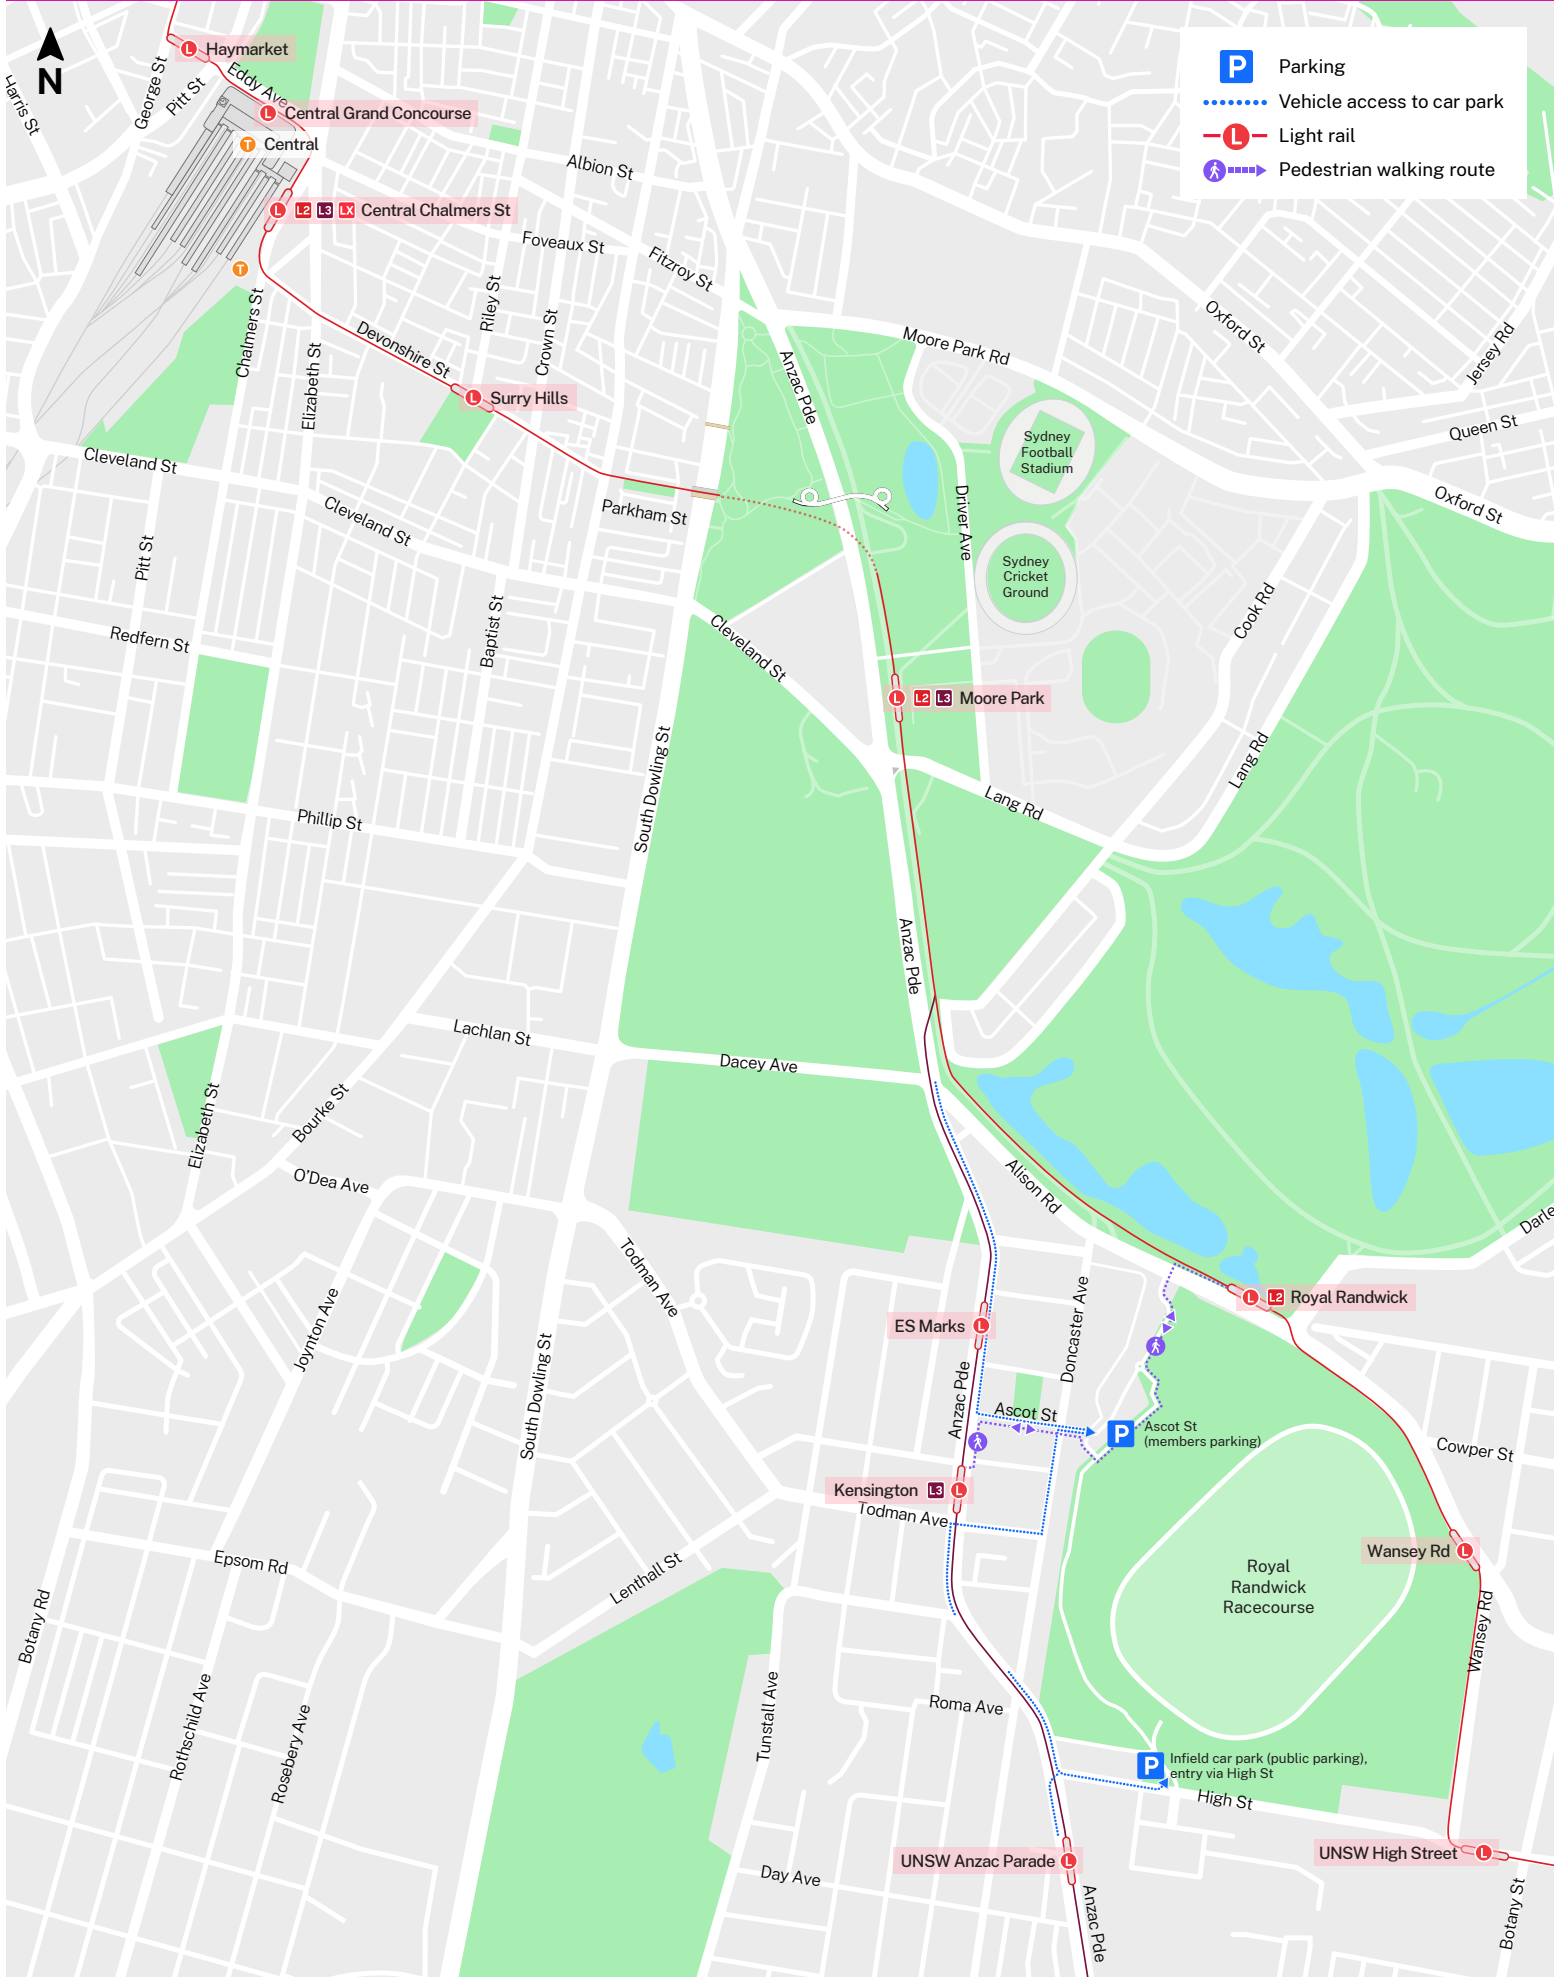

Randwick Racecourse transport map

- Parking
- Vehicle access to car park
- Light rail
- Pedestrian walking route