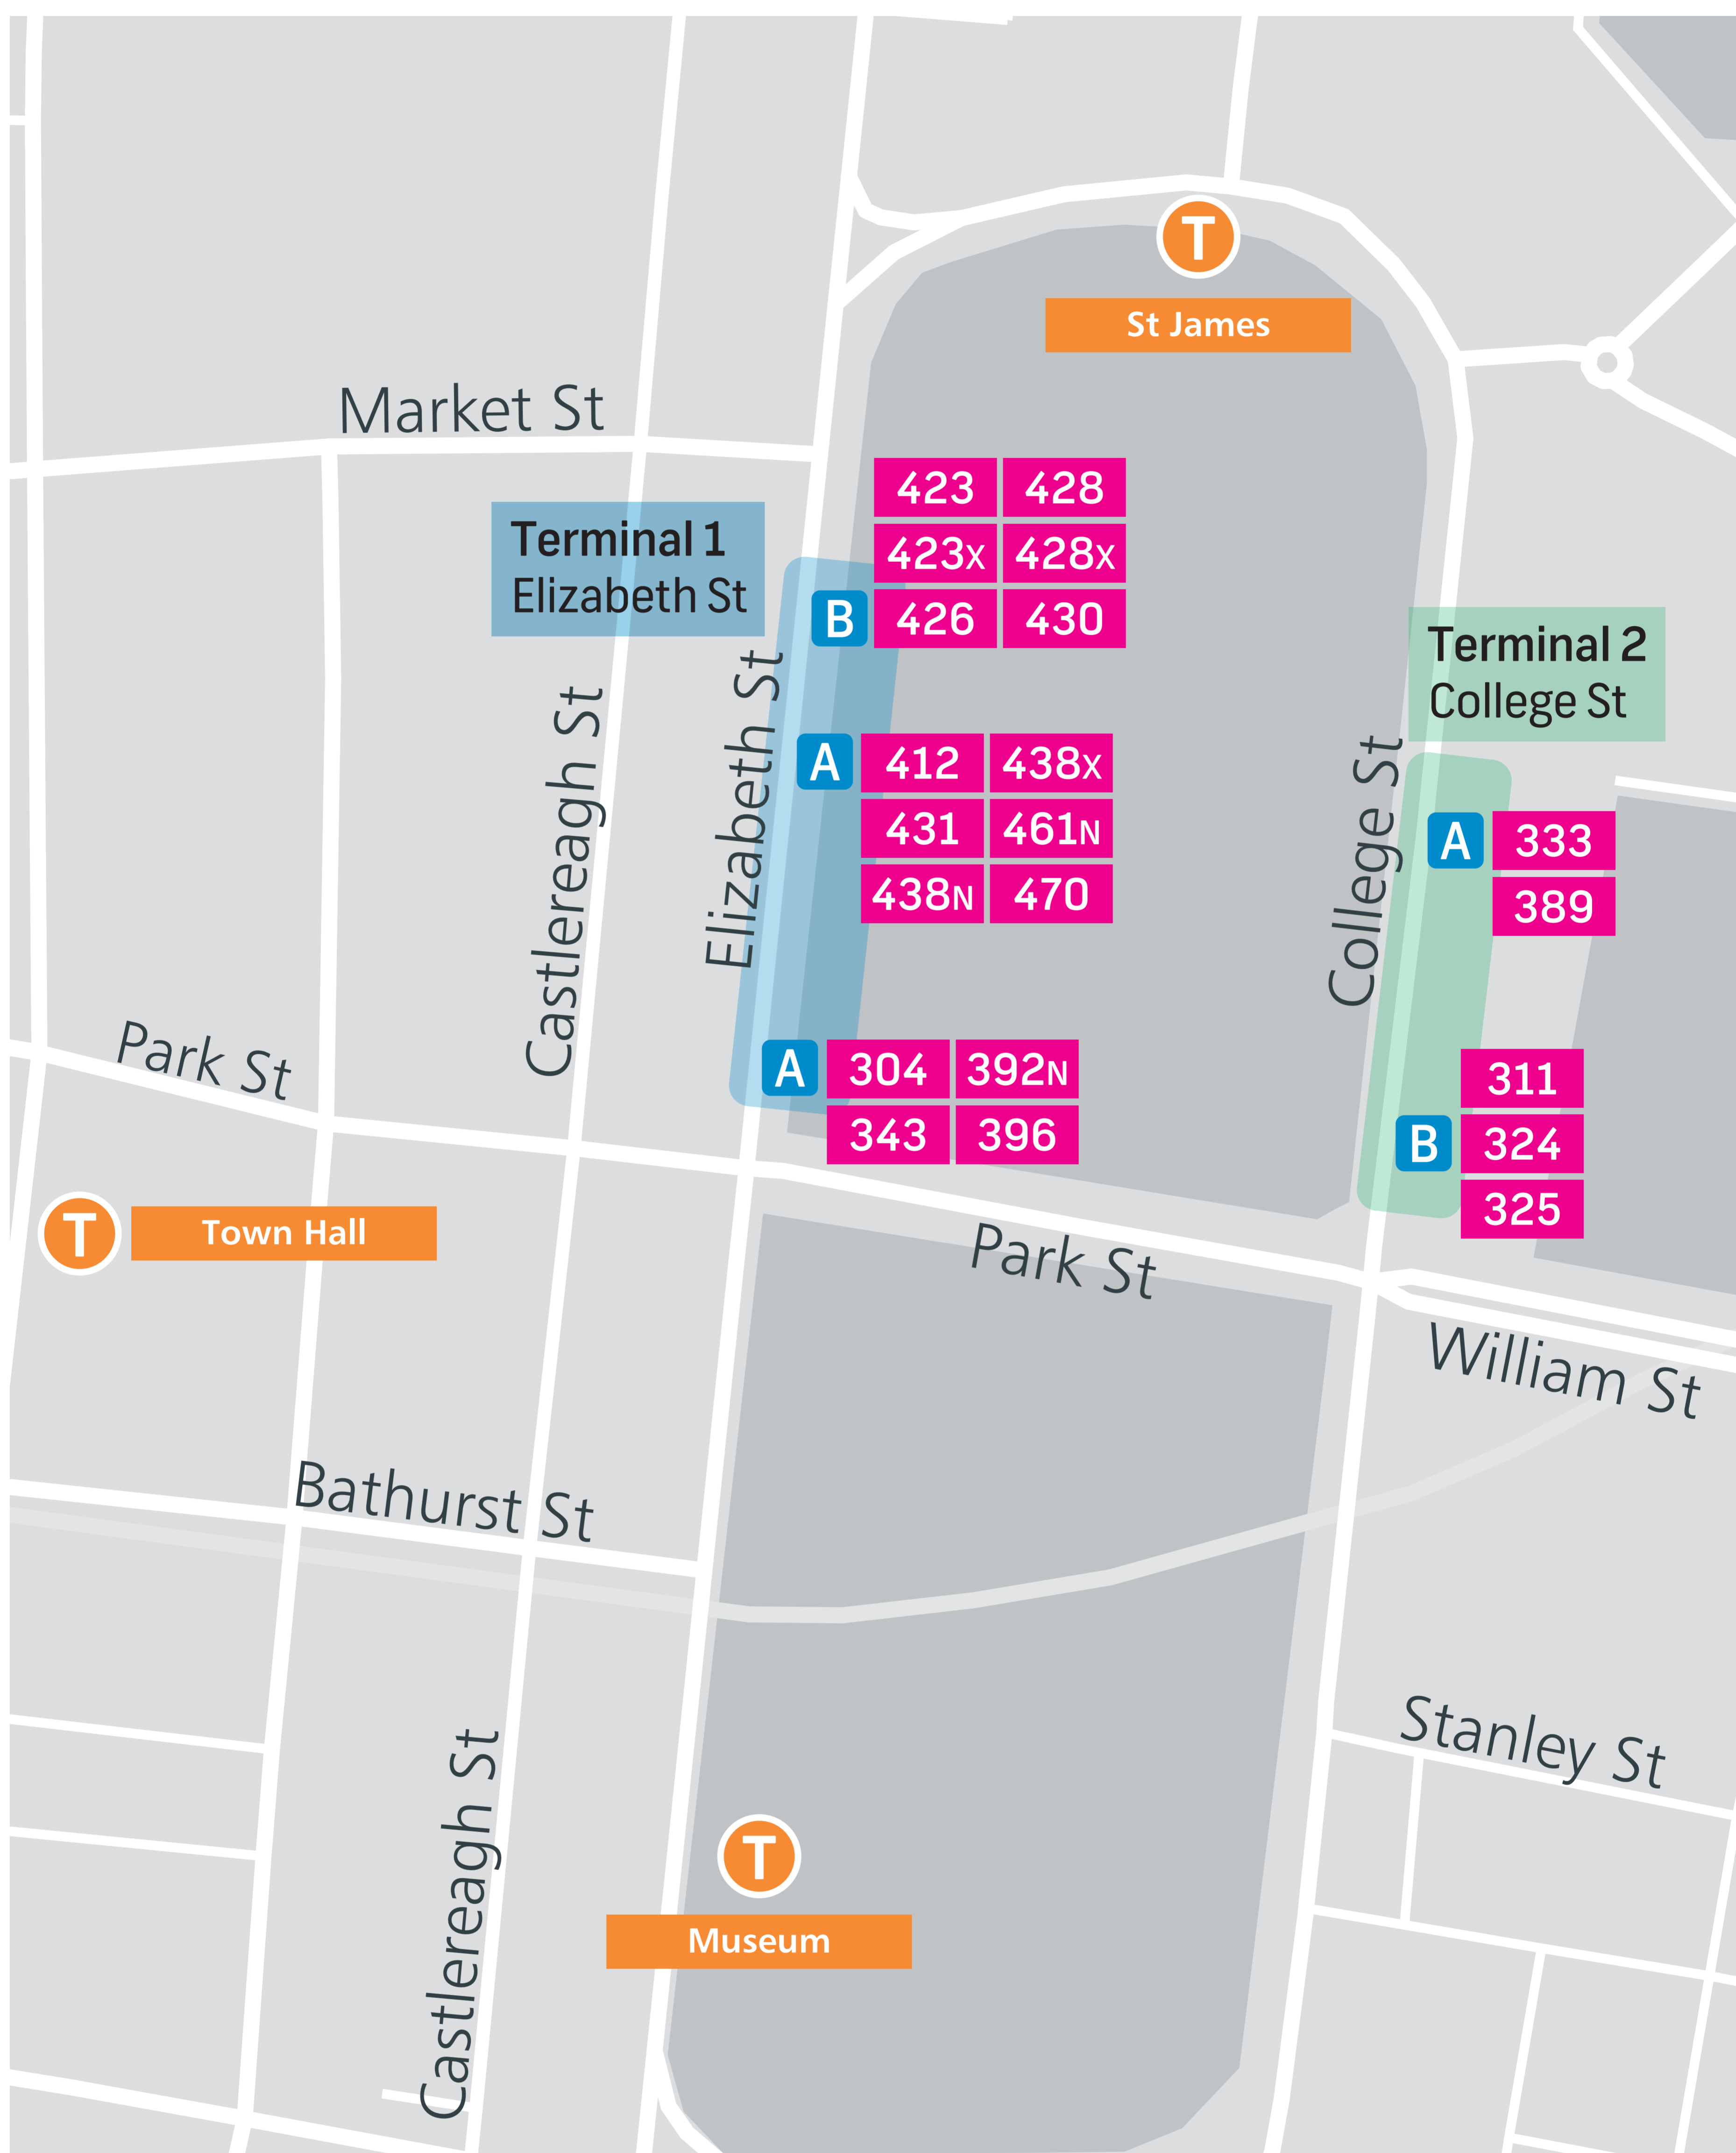

New Year's Eve

Departure information

Hyde Park Interchange - from 7pm to 4am

Location	Route	Stand	Destination
Terminal 1 Elizabeth St	304	A	Zetland via Surry Hills
	343	A	Kingsford via Zetland & Rosebery
	392N	A	Matraville via Anzac Pde & Eastgardens
	396	A	Maroubra Beach via Anzac Pde
	412	A	Campsie via Dulwich Hill & Earlwood
	423	B	Kingsgrove via Newtown & Earlwood
	423x	B	Kingsgrove via Newtown & Earlwood
	426	B	Dulwich Hill via Newtown
	428	B	Canterbury via Newtown & Dulwich Hill
	428x	B	Canterbury via Newtown & Dulwich Hill
	430	B	Sydenham via Newtown
	431	A	Glebe Point via Glebe
	438N	A	Abbotsford via Leichhardt & Five Dock
	438x	A	Abbotsford via Leichhardt & Five Dock
	461N	A	Burwood via Parramatta Rd
	470	A	Lilyfield via Forest Lodge & Annandale

Location	Route	Stand	Destination
Terminal 2 College St	311	B	Elizabeth Bay & Central
	324	B	Watsons Bay via Edgecliff & Vaucluse
	325	B	Watsons Bay via Edgecliff & Vaucluse
	333	A	North Bondi via Bondi Junction
	389	A	Bondi Junction via Woollahra