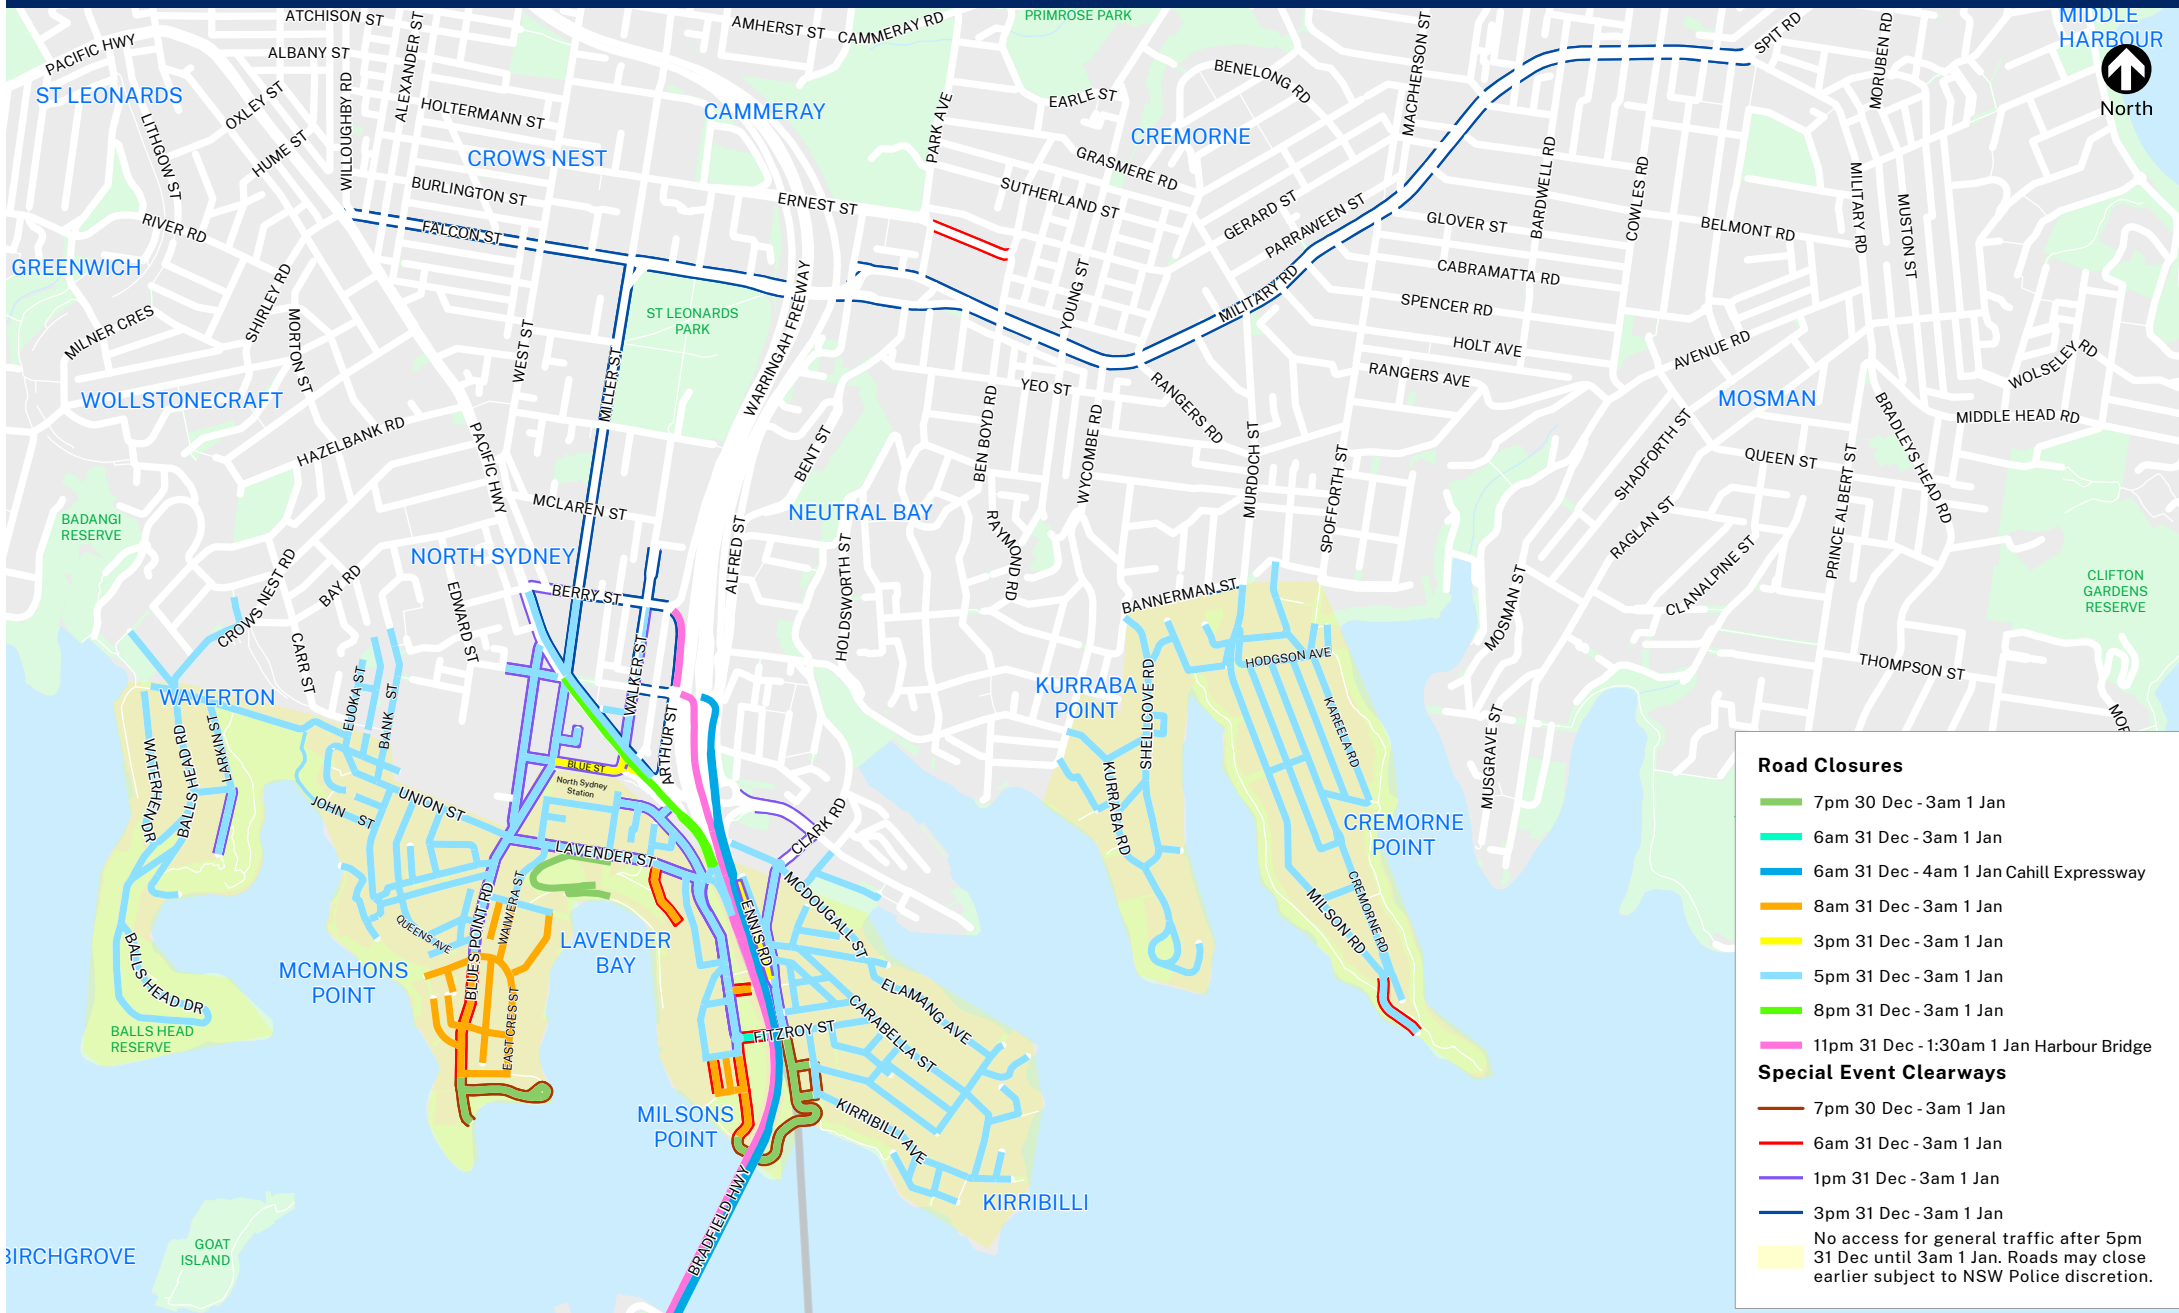

New Year's Eve 2023 - North Sydney Council

Road Closures & Special Event Clearways

Road Closures

- 7pm 30 Dec - 3am 1 Jan
- 6am 31 Dec - 3am 1 Jan
- 6am 31 Dec - 4am 1 Jan Cahill Expressway
- 8am 31 Dec - 3am 1 Jan
- 3pm 31 Dec - 3am 1 Jan
- 5pm 31 Dec - 3am 1 Jan
- 8pm 31 Dec - 3am 1 Jan
- 11pm 31 Dec - 1:30am 1 Jan Harbour Bridge

Special Event Clearways

- 7pm 30 Dec - 3am 1 Jan
- 6am 31 Dec - 3am 1 Jan
- 1pm 31 Dec - 3am 1 Jan
- 3pm 31 Dec - 3am 1 Jan
- No access for general traffic after 5pm 31 Dec until 3am 1 Jan. Roads may close earlier subject to NSW Police discretion.

Visit livetraffic.com for more details. Visit transportnsw.info to plan your trip.