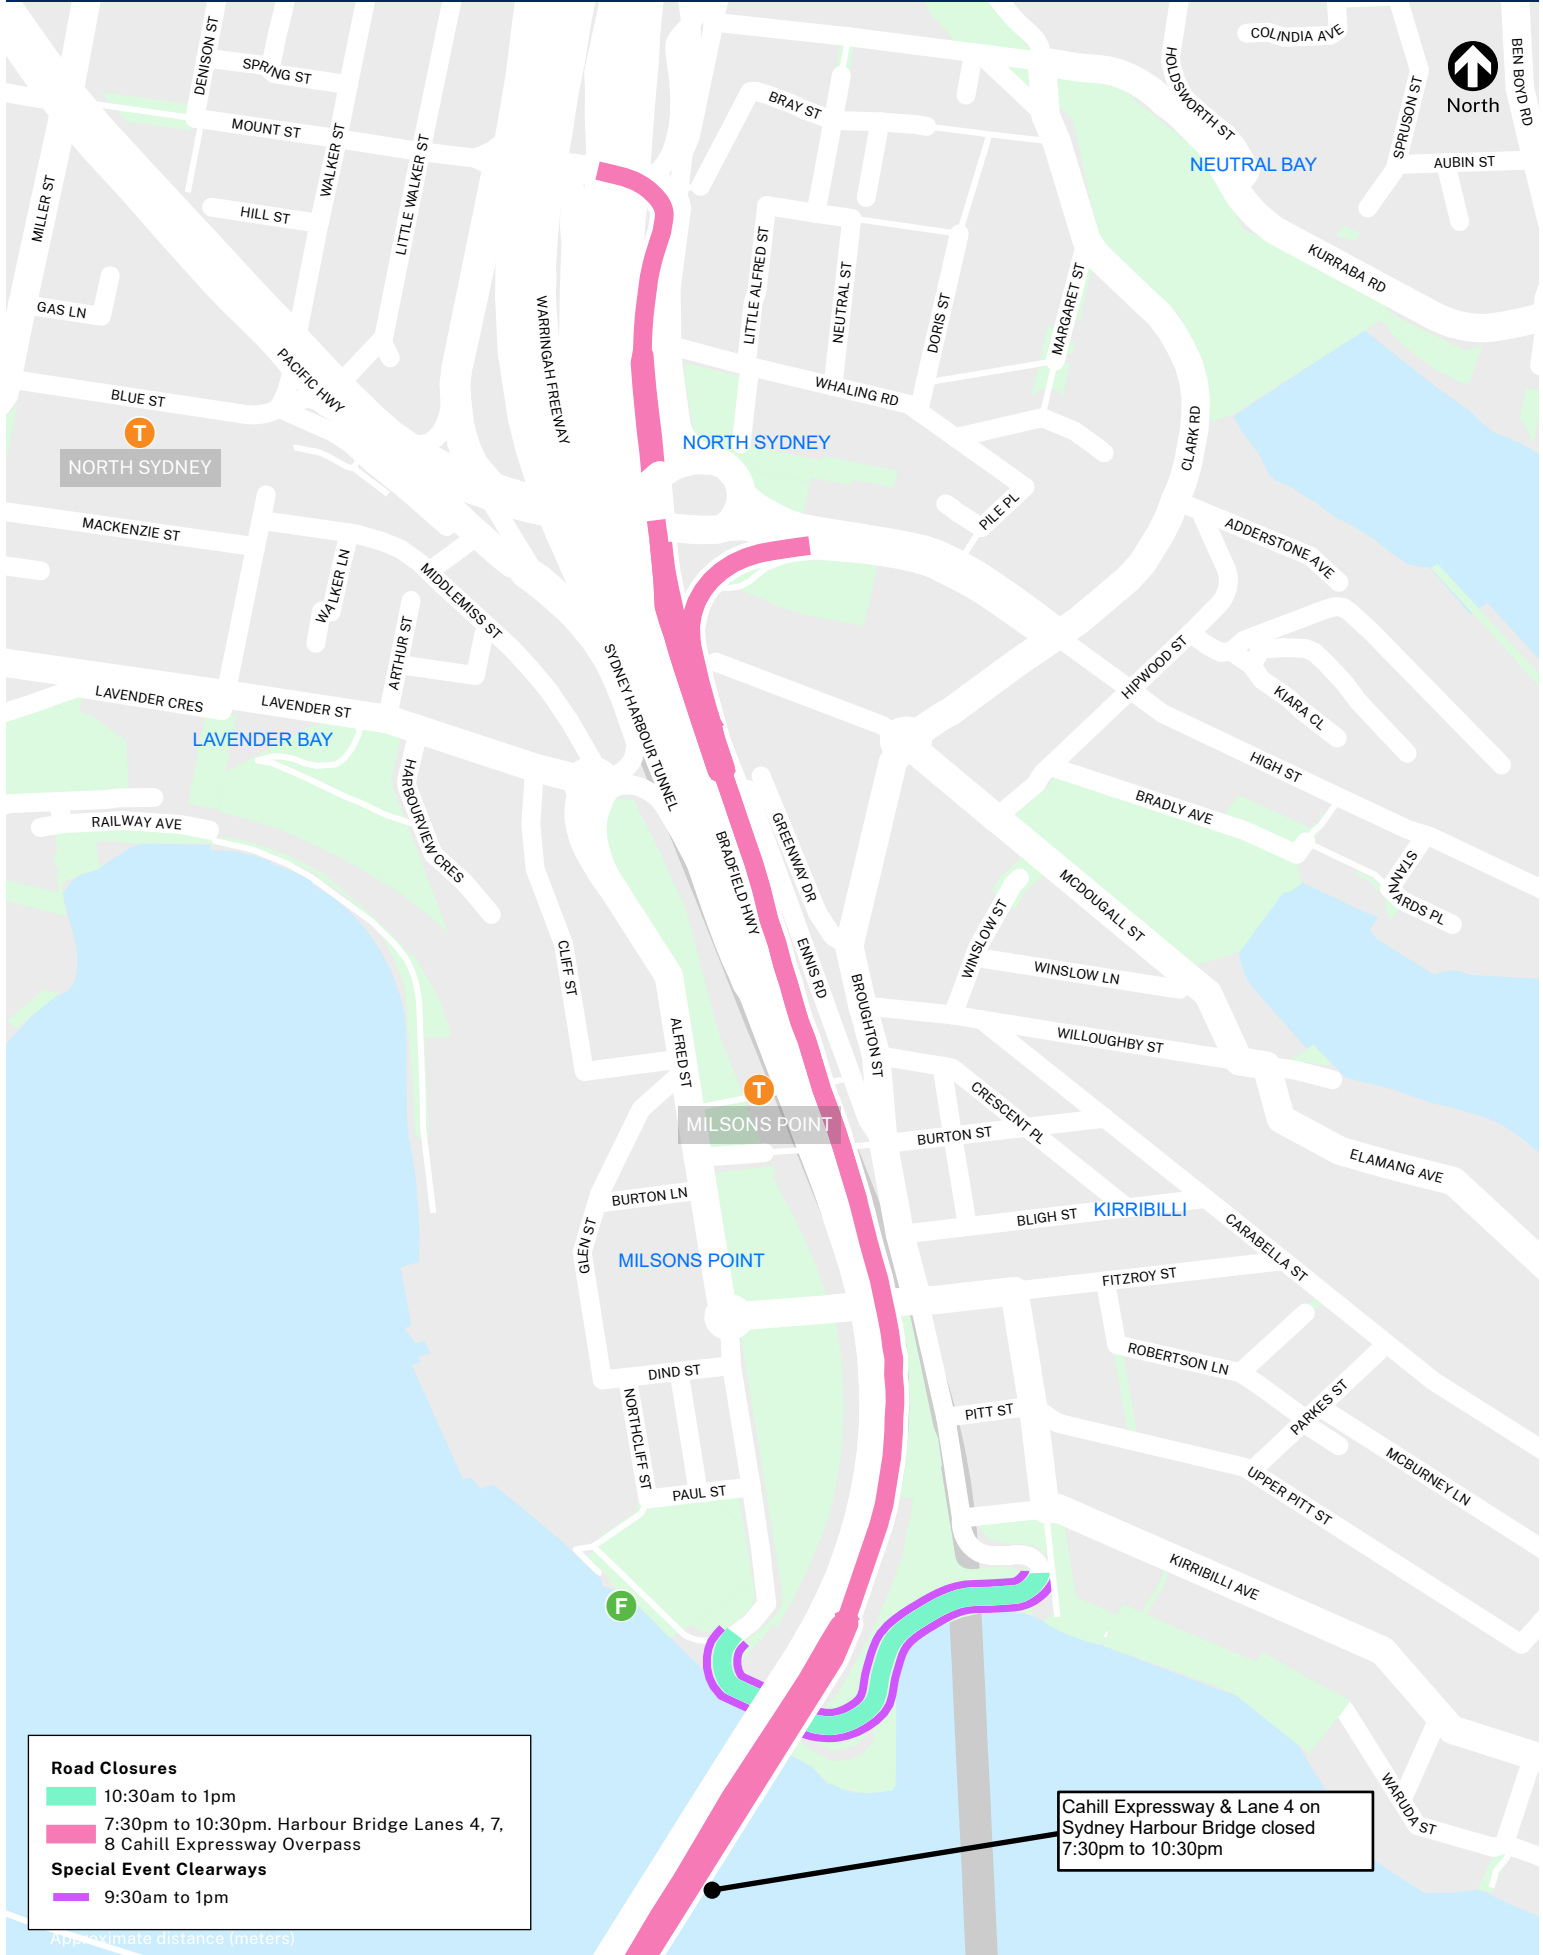

Australia Day - Friday 26 January 2024 - North Sydney

Road Closures & Special Event Clearways

Road Closures

- 10:30am to 1pm
- 7:30pm to 10:30pm. Harbour Bridge Lanes 4, 7, 8 Cahill Expressway Overpass

Special Event Clearways

- 9:30am to 1pm

Cahill Expressway & Lane 4 on Sydney Harbour Bridge closed 7:30pm to 10:30pm

Approximate distance (metres)

Visit livetraffic.com for more details. Visit transportnsw.info to plan your