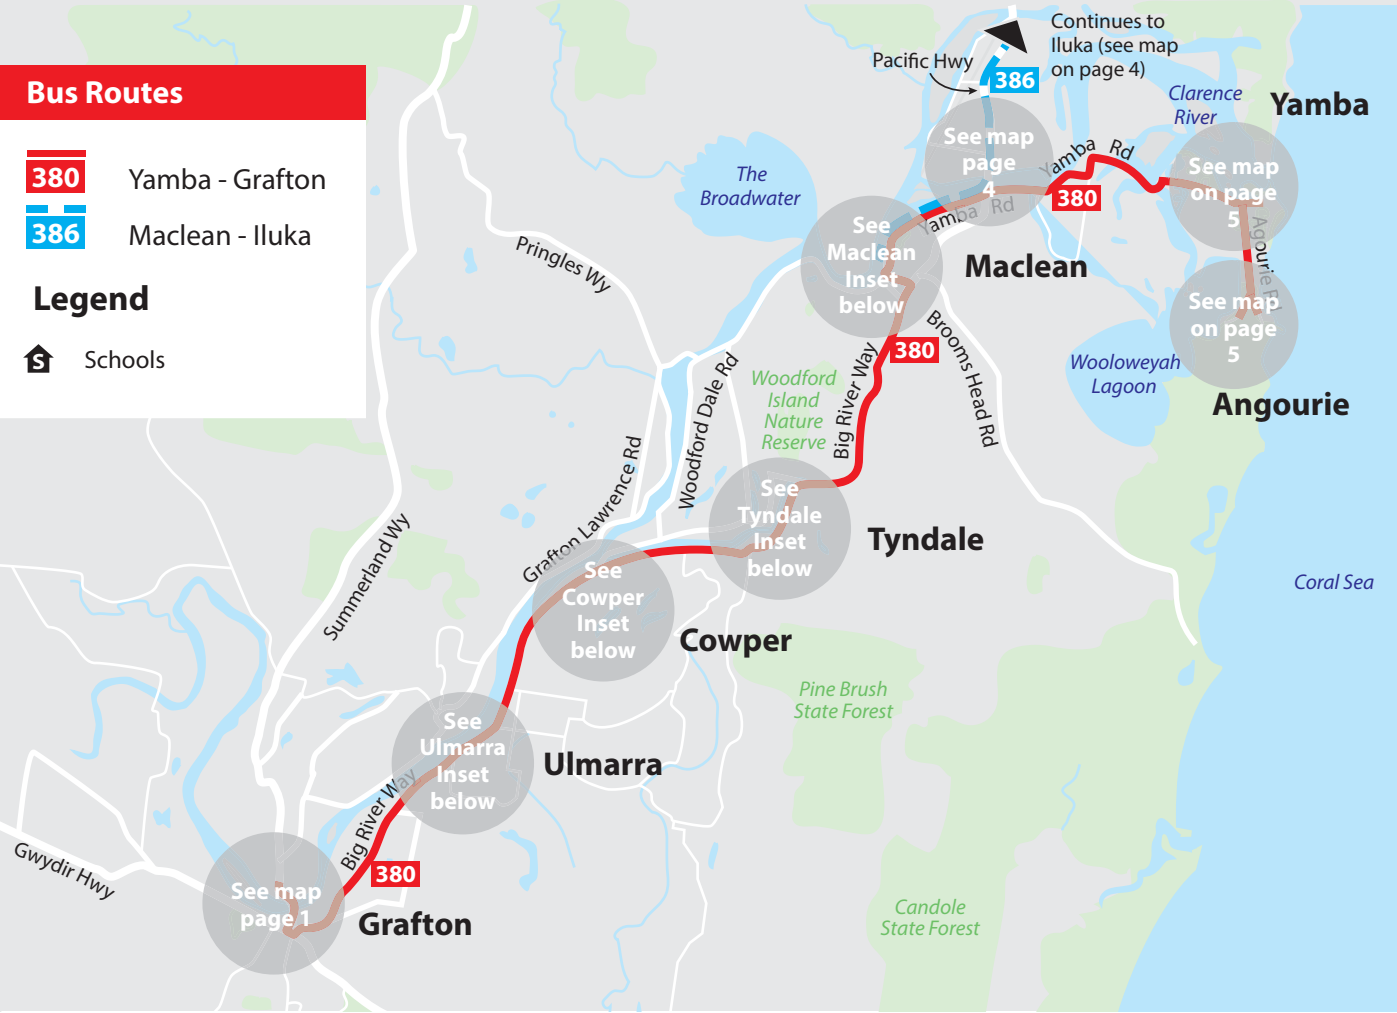

Junction Hill Inset

Bus Routes

- 373** Grafton - South Grafton via Fairway Dr
- 374** Grafton - South Grafton via Bimble Av
- 376** Grafton - Dovedale via Hospital
- 377** Grafton - Junction Hill via Hospital
- 378** Grafton - Jackadgery & Cangai via South Grafton
- 379** Grafton - Copmanhurst via South Grafton
- 380** Grafton - Yamba via Maclean
- 381** Grafton - Westlawn via Hospital (Anti-clockwise Loop)
- 382** Grafton - Westlawn via Hospital (Clockwise Loop)
- Common Route** Common Route

Legend

- Shopping Centres
- Hospitals
- Schools

Bus Routes

- 380** Yamba - Grafton
- 386** Maclean - Iluka

Legend

-  Schools

Maclean Inset

Tyndale Inset

Cowper Inset

Ulmarra Inset

Bus Routes

- 380 Yamba - Grafton
- 386 Maclean - Iluka
- Occasional diversions

Legend

- Schools

Bus routes

- 380** Yamba - Grafton
- 386** Maclean - Iluka
- Occasional diversions

Angourie local area