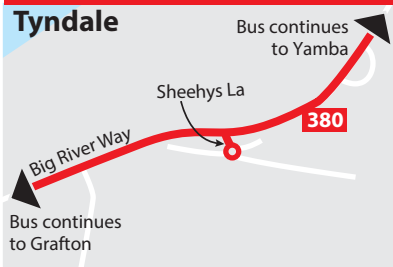

Junction Hill Inset

Bus Routes

- 373** Grafton - South Grafton via Fairway Dr
- 374** Grafton - South Grafton via Bimble Av
- 376** Grafton - Dovedale via Hospital
- 377** Grafton - Junction Hill via Hospital
- 378** Grafton - Jackadgery & Cangai via South Grafton
- 379** Grafton - Copmanhurst via South Grafton
- 380** Grafton - Yamba via Maclean
- 381** Grafton - Westlawn via Hospital (Anti-clockwise Loop)
- 382** Grafton - Westlawn via Hospital (Clockwise Loop)
- Common Route** Common Route

Legend

- Shopping Centres
- Hospitals
- Schools

Bus Routes

- 380** Yamba - Grafton
- 386** Maclean - Iluka

Legend

-  Schools

Maclean Inset

Tyndale Inset

Cowper Inset

Ulmarra Inset

Bus Routes

- 380 Yamba - Grafton
- 386 Maclean - Iluka
- Occasional diversions

Legend

- Schools

Bus routes

- 380** Yamba - Grafton
- 386** Maclean - Iluka
- Occasional diversions

Angourie local area