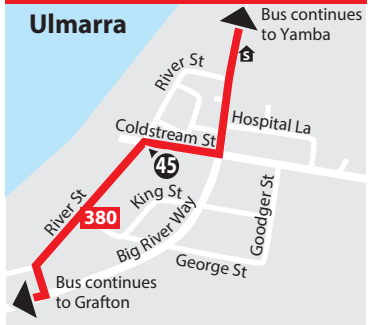

Junction Hill Inset

Bus Routes

- 373** Grafton - South Grafton via Fairway Dr
- 374** Grafton - South Grafton via Bimble Av
- 376** Grafton - Dovedale via Hospital
- 377** Grafton - Junction Hill via Hospital
- 378** Grafton - Jackadgery & Cangai via South Grafton
- 379** Grafton - Copmanhurst via South Grafton
- 380** Grafton - Yamba via Maclean
- 381** Grafton - Westlawn via Hospital (Anti-clockwise Loop)
- 382** Grafton - Westlawn via Hospital (Clockwise Loop)
- Common Route** Common Route

Legend

- Shopping Centres
- Hospitals
- Schools

Bus Routes

- 380** Yamba - Grafton
- 386** Maclean - Iluka

Legend

-  Schools

Maclean Inset

Tyndale Inset

Cowper Inset

Ulmarra Inset

Bus Routes

- 380 Yamba - Grafton
- 386 Maclean - Iluka
- Occasional diversions

Legend

- Schools

Bus routes

- 380** Yamba - Grafton
- 386** Maclean - Iluka
- Occasional diversions

Angourie local area