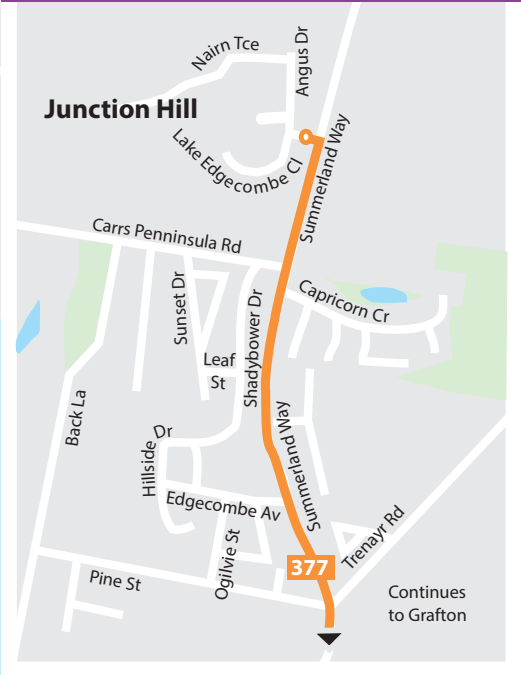

Junction Hill Inset

Bus Routes

- 373** Grafton - South Grafton via Fairway Dr
- 374** Grafton - South Grafton via Bimble Av
- 376** Grafton - Dovedale via Hospital
- 377** Grafton - Junction Hill via Hospital
- 378** Grafton - Jackadgery & Cangai via South Grafton
- 379** Grafton - Copmanhurst via South Grafton
- 380** Grafton - Yamba via Maclean
- 381** Grafton - Westlawn via Hospital (Anti-clockwise Loop)
- 382** Grafton - Westlawn via Hospital (Clockwise Loop)
- Common Route** Common Route

Legend

- Shopping Centres
- Hospitals
- Schools

Bus Routes

- 380** Yamba - Grafton
- 386** Maclean - Iluka

Legend

-  Schools

Maclean Inset

Tyndale Inset

Cowper Inset

Ulmarra Inset

Bus Routes

- 380 Yamba - Grafton
- 386 Maclean - Iluka
- Occasional diversions

Legend

- Schools

Bus routes

- 380** Yamba - Grafton
- 386** Maclean - Iluka
- Occasional diversions

Angourie local area