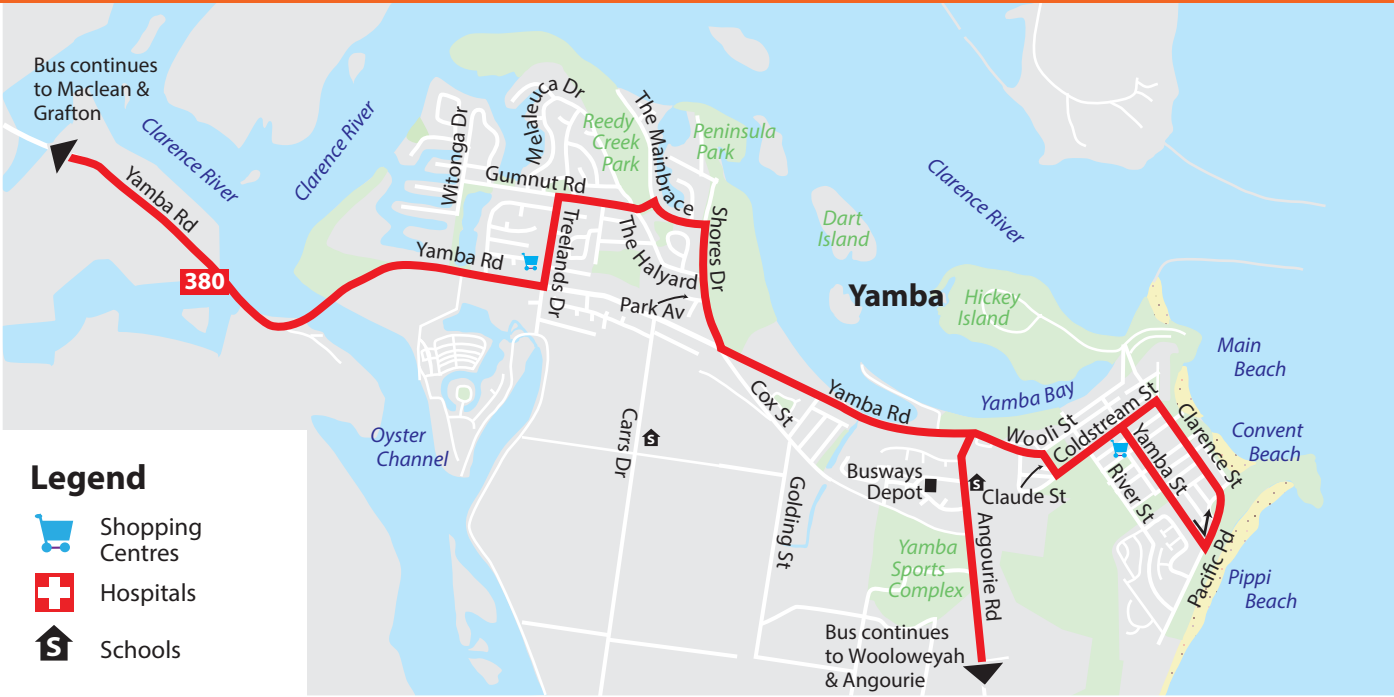

Junction Hill Inset

Bus Routes

- 373** Grafton - South Grafton via Fairway Dr
- 374** Grafton - South Grafton via Bimble Av
- 376** Grafton - Dovedale via Hospital
- 377** Grafton - Junction Hill via Hospital
- 378** Grafton - Jackadgery & Cangai via South Grafton
- 379** Grafton - Copmanhurst via South Grafton
- 380** Grafton - Yamba via Maclean
- 381** Grafton - Westlawn via Hospital (Anti-clockwise Loop)
- 382** Grafton - Westlawn via Hospital (Clockwise Loop)
- Common Route** Common Route

Legend

- Shopping Centres
- Hospitals
- Schools

Bus Routes

- 380** Yamba - Grafton
- 386** Maclean - Iluka

Legend

-  Schools

Maclean Inset

Tyndale Inset

Cowper Inset

Ulmarra Inset

Bus Routes

- 380 Yamba - Grafton
- 386 Maclean - Iluka
- Occasional diversions

Legend

- Schools

Bus routes

- 380** Yamba - Grafton
- 386** Maclean - Iluka
- Occasional diversions

Angourie local area