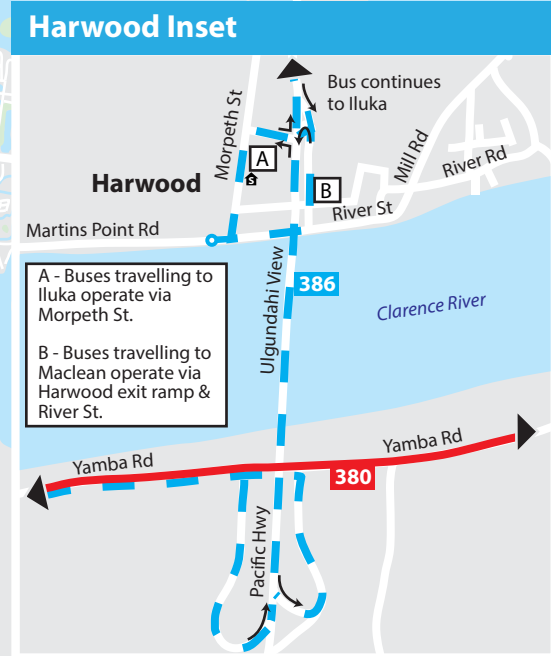

Junction Hill Inset

Bus Routes

- 373** Grafton - South Grafton via Fairway Dr
- 374** Grafton - South Grafton via Bimble Av
- 376** Grafton - Dovedale via Hospital
- 377** Grafton - Junction Hill via Hospital
- 378** Grafton - Jackadgery & Cangai via South Grafton
- 379** Grafton - Copmanhurst via South Grafton
- 380** Grafton - Yamba via Maclean
- 381** Grafton - Westlawn via Hospital (Anti-clockwise Loop)
- 382** Grafton - Westlawn via Hospital (Clockwise Loop)
- Common Route** Common Route

Legend

- Shopping Centres
- Hospitals
- Schools

Bus Routes

- 380** Yamba - Grafton
- 386** Maclean - Iluka

Legend

-  Schools

Maclean Inset

Tyndale Inset

Cowper Inset

Ulmarra Inset

Bus Routes

- 380 Yamba - Grafton
- 386 Maclean - Iluka
- Occasional diversions

Legend

- Schools

Bus routes

- 380** Yamba - Grafton
- 386** Maclean - Iluka
- Occasional diversions

Angourie local area