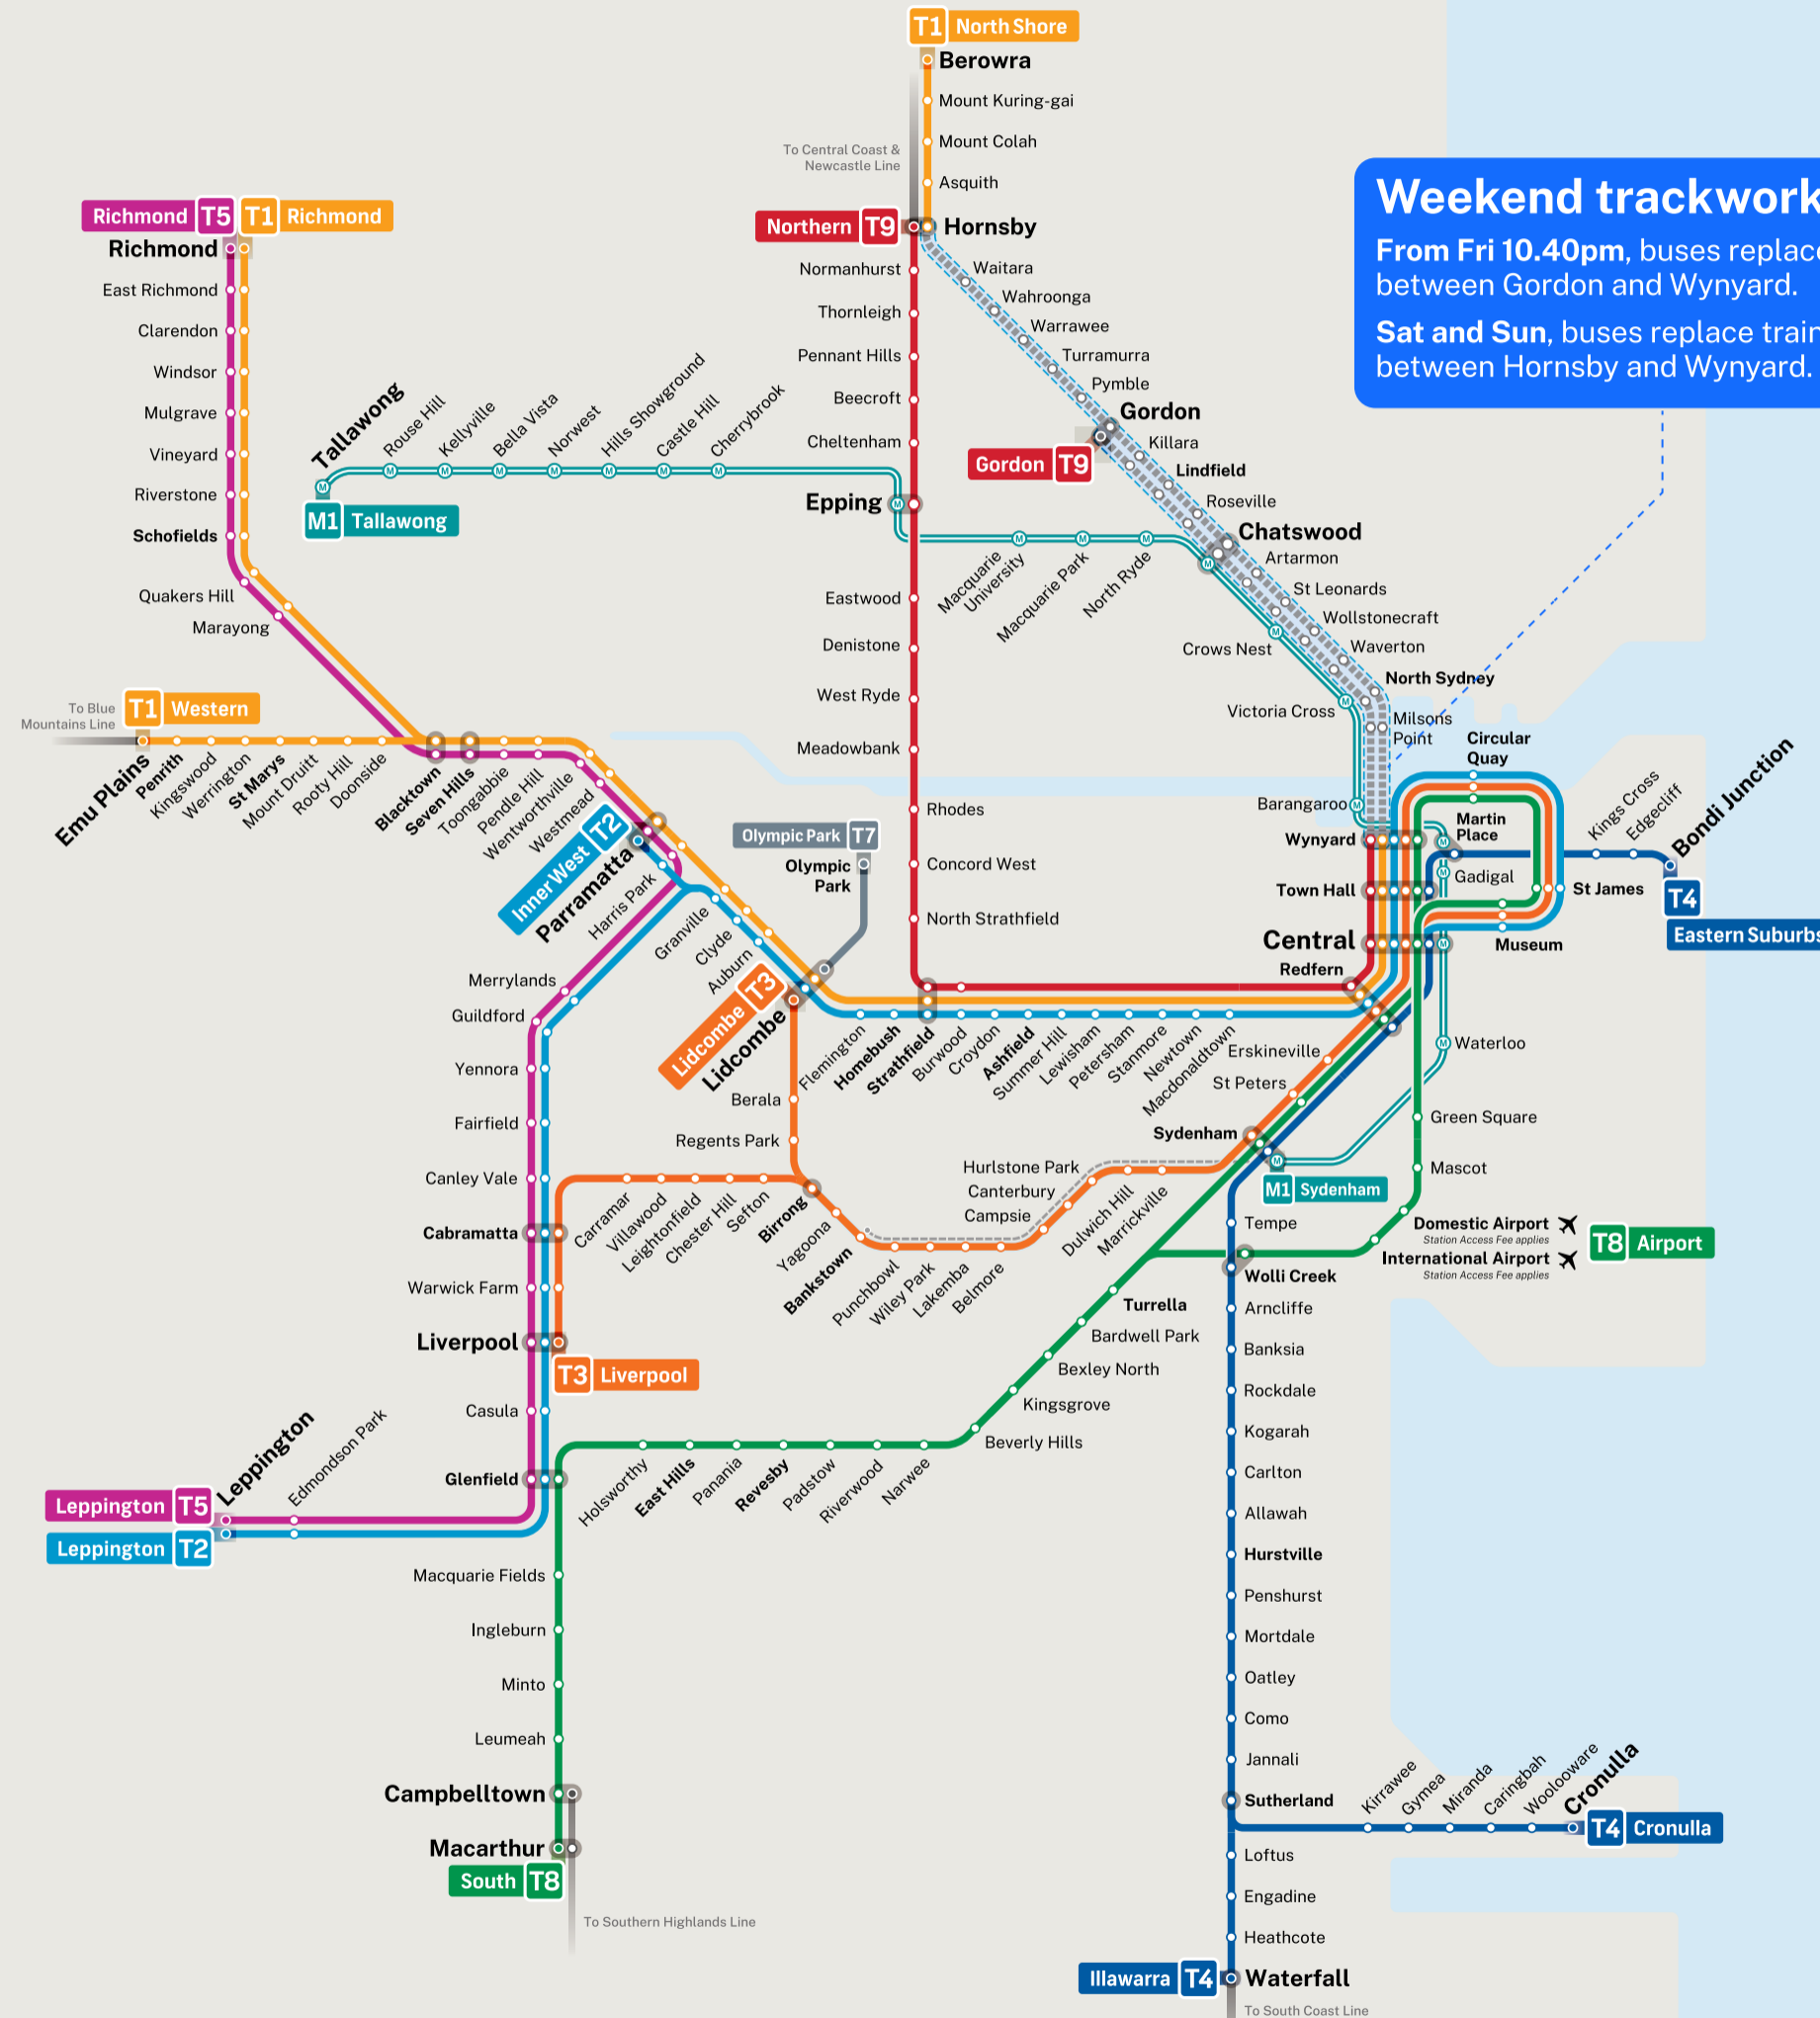

Weekend trackwork

Friday 6 – Sunday 8 September

T1 North Shore Line

From Fri 10.40pm, buses replace trains between Gordon and Wynyard.
Sat and Sun, buses replace trains between Hornsby and Wynyard.

T4 Eastern Suburbs & Illawarra Line

Sun from 4am to 10.20am, buses replace trains between Sutherland and Hurstville.

T9 Northern Line

Sat from 10.50pm to 2am, buses replace trains between Hornsby and Epping.

Central Coast & Newcastle Line

Sat from 10.50pm to 2am, buses replace some trains between Hornsby and Epping.

South Coast Line

Sat and Sun, buses replace trains between Bomaderry and Wollongong.
Sun from 4am to 10am, buses replace trains between Sutherland and Hurstville.

Southern Highlands Line

Sat from 4.40am to 4pm, buses replace trains between Goulburn, Moss Vale and Campbelltown.

T1 T4 T9 CCN SCO SHL

Trains may run to a changed timetable and stopping pattern. Passengers may need to change trains to continue their journey.

Plan your trip at
transportnsw.info