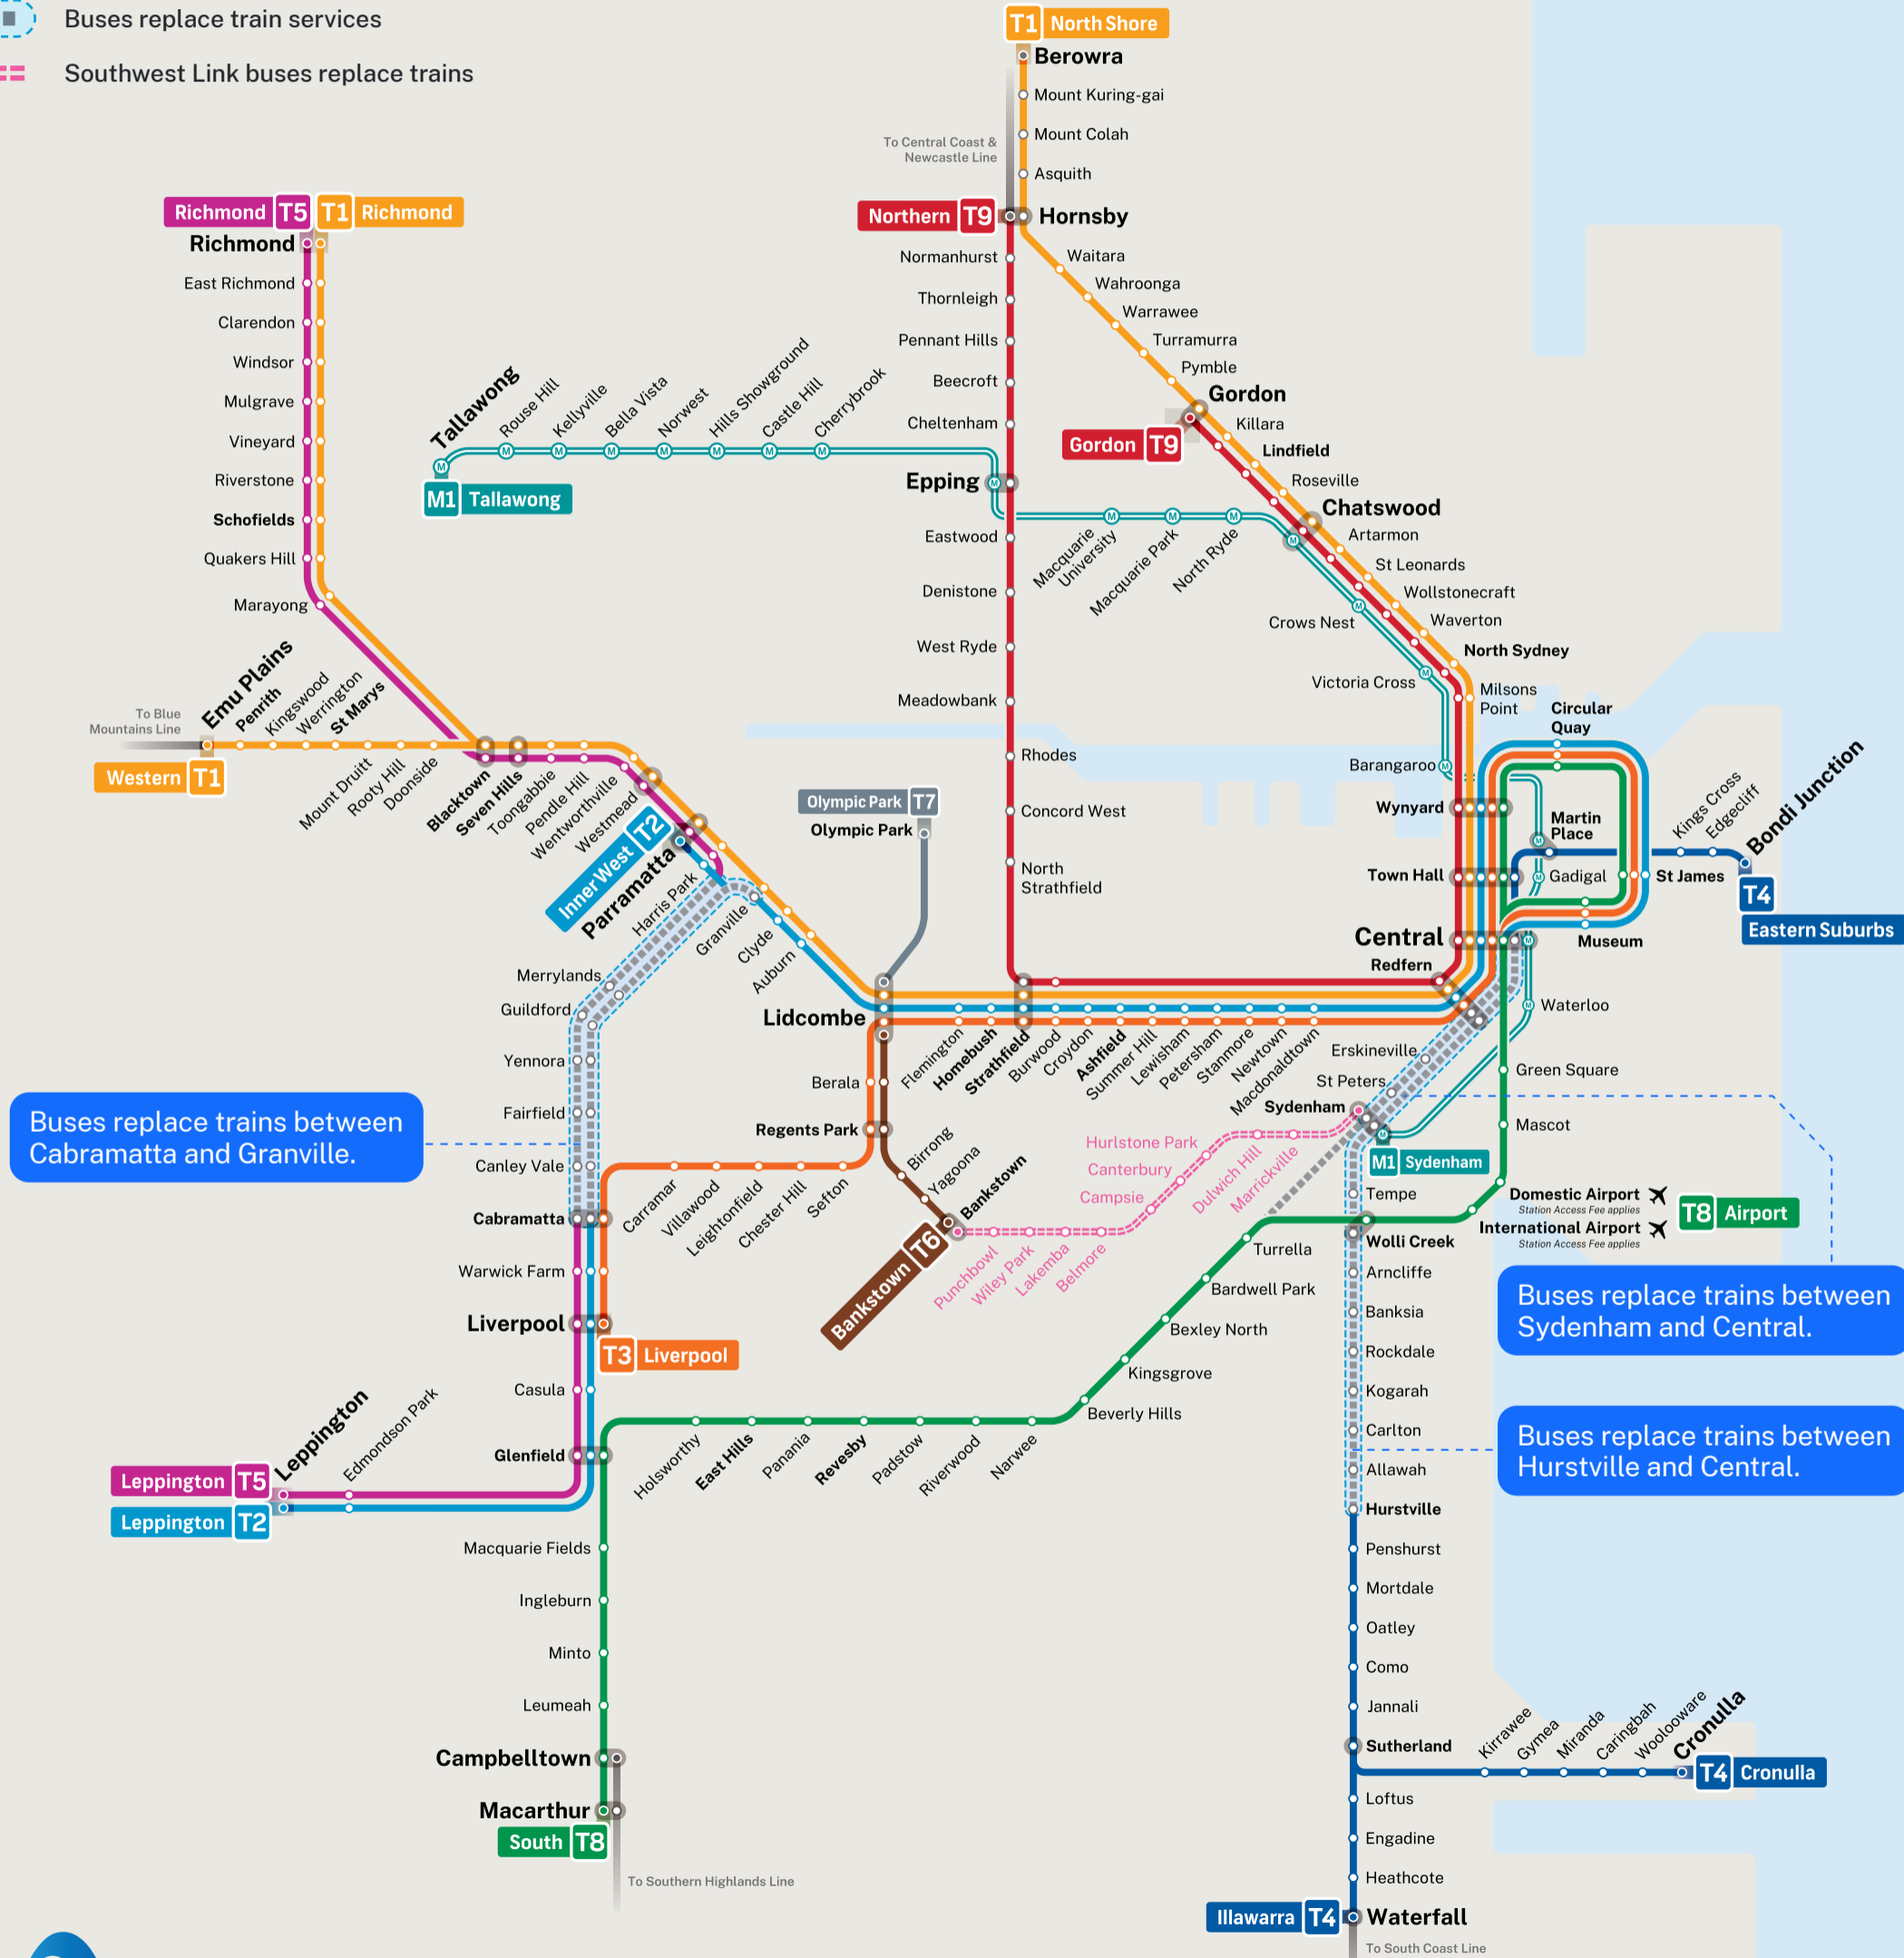

## Legend

-  Buses replace train services
-  Southwest Link buses replace trains

Buses replace trains between Cabramatta and Granville.

Buses replace trains between Sydenham and Central.

Buses replace trains between Hurstville and Central.

### T4 Eastern Suburbs & Illawarra Line

Buses replace trains between Hurstville and Central.

### T5 Cumberland Line

From Sat 2am to Mon 6am, buses replace trains between Cabramatta and Granville.

### T8 Airport & South Line

Buses replace trains between Sydenham and Central.