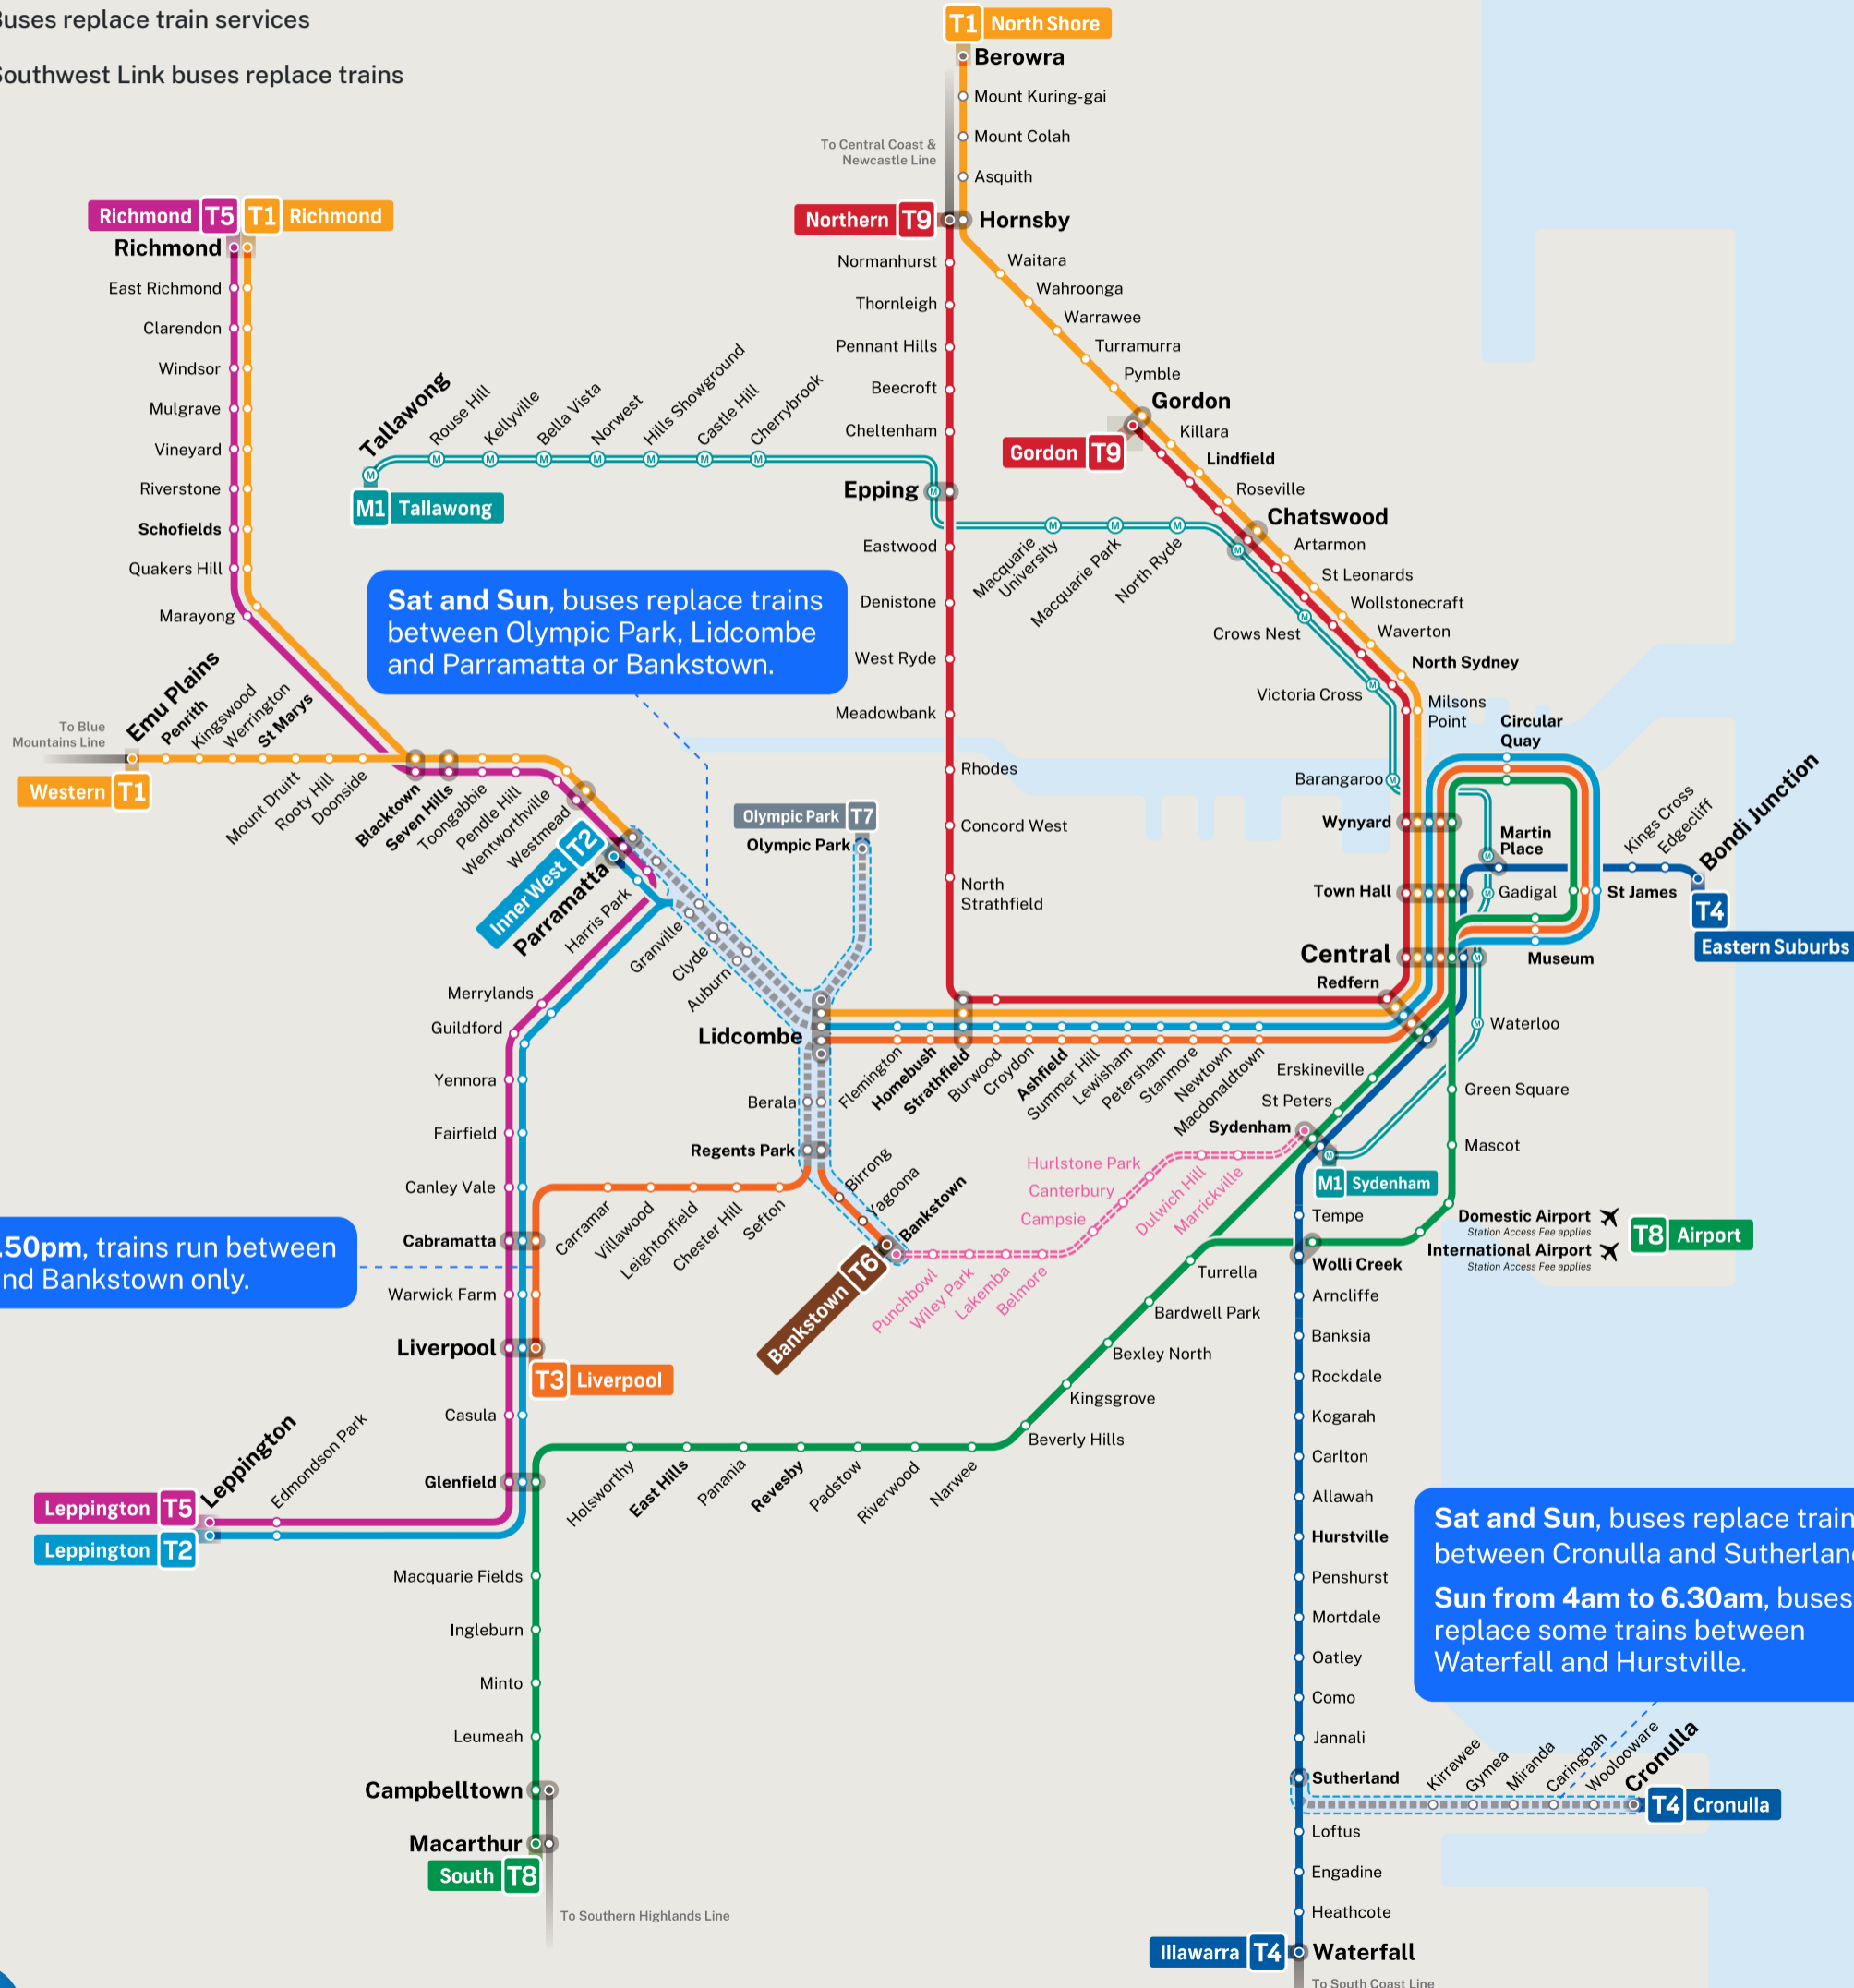

Weekend trackwork

Friday 14 – Sunday 16 February

Legend

- Buses replace train services
- Southwest Link buses replace trains

T1 Western Line

Sat and Sun, buses replace trains between Parramatta and Olympic Park.

T2 Leppington & Inner West Line

Sat and Sun, buses replace trains between Parramatta and Olympic Park.

T3 Liverpool & Inner West Line

From Fri 9.50pm, trains run between Liverpool and Bankstown only.

T4 Eastern Suburbs & Illawarra Line

Sat and Sun, buses replace trains between Cronulla and Sutherland.

Sun from 4am to 6.30am, buses replace some trains between Waterfall and Hurstville.

T6 Lidcombe & Bankstown Line

From Fri 9.50pm, buses replace trains between Bankstown and Lidcombe.

Sat and Sun, buses replace trains between Bankstown and Olympic Park.

T7 Olympic Park Line

Sat and Sun, buses replace trains between Olympic Park, Lidcombe and Parramatta or Bankstown.

Blue Mountains Line

Sat and Sun, trains run between Blue Mountains Line stations and Blacktown only.

Change at Penrith for express buses to Olympic Park.

South Coast Line

Sun from 4am to 6.30am, buses replace some trains between Waterfall and Hurstville.

- T1
- T2
- T3
- T4
- T5
- T6
- T7
- BMT
- SCO

Trains may run to a changed timetable and stopping pattern. You may need to change trains to continue your journey.