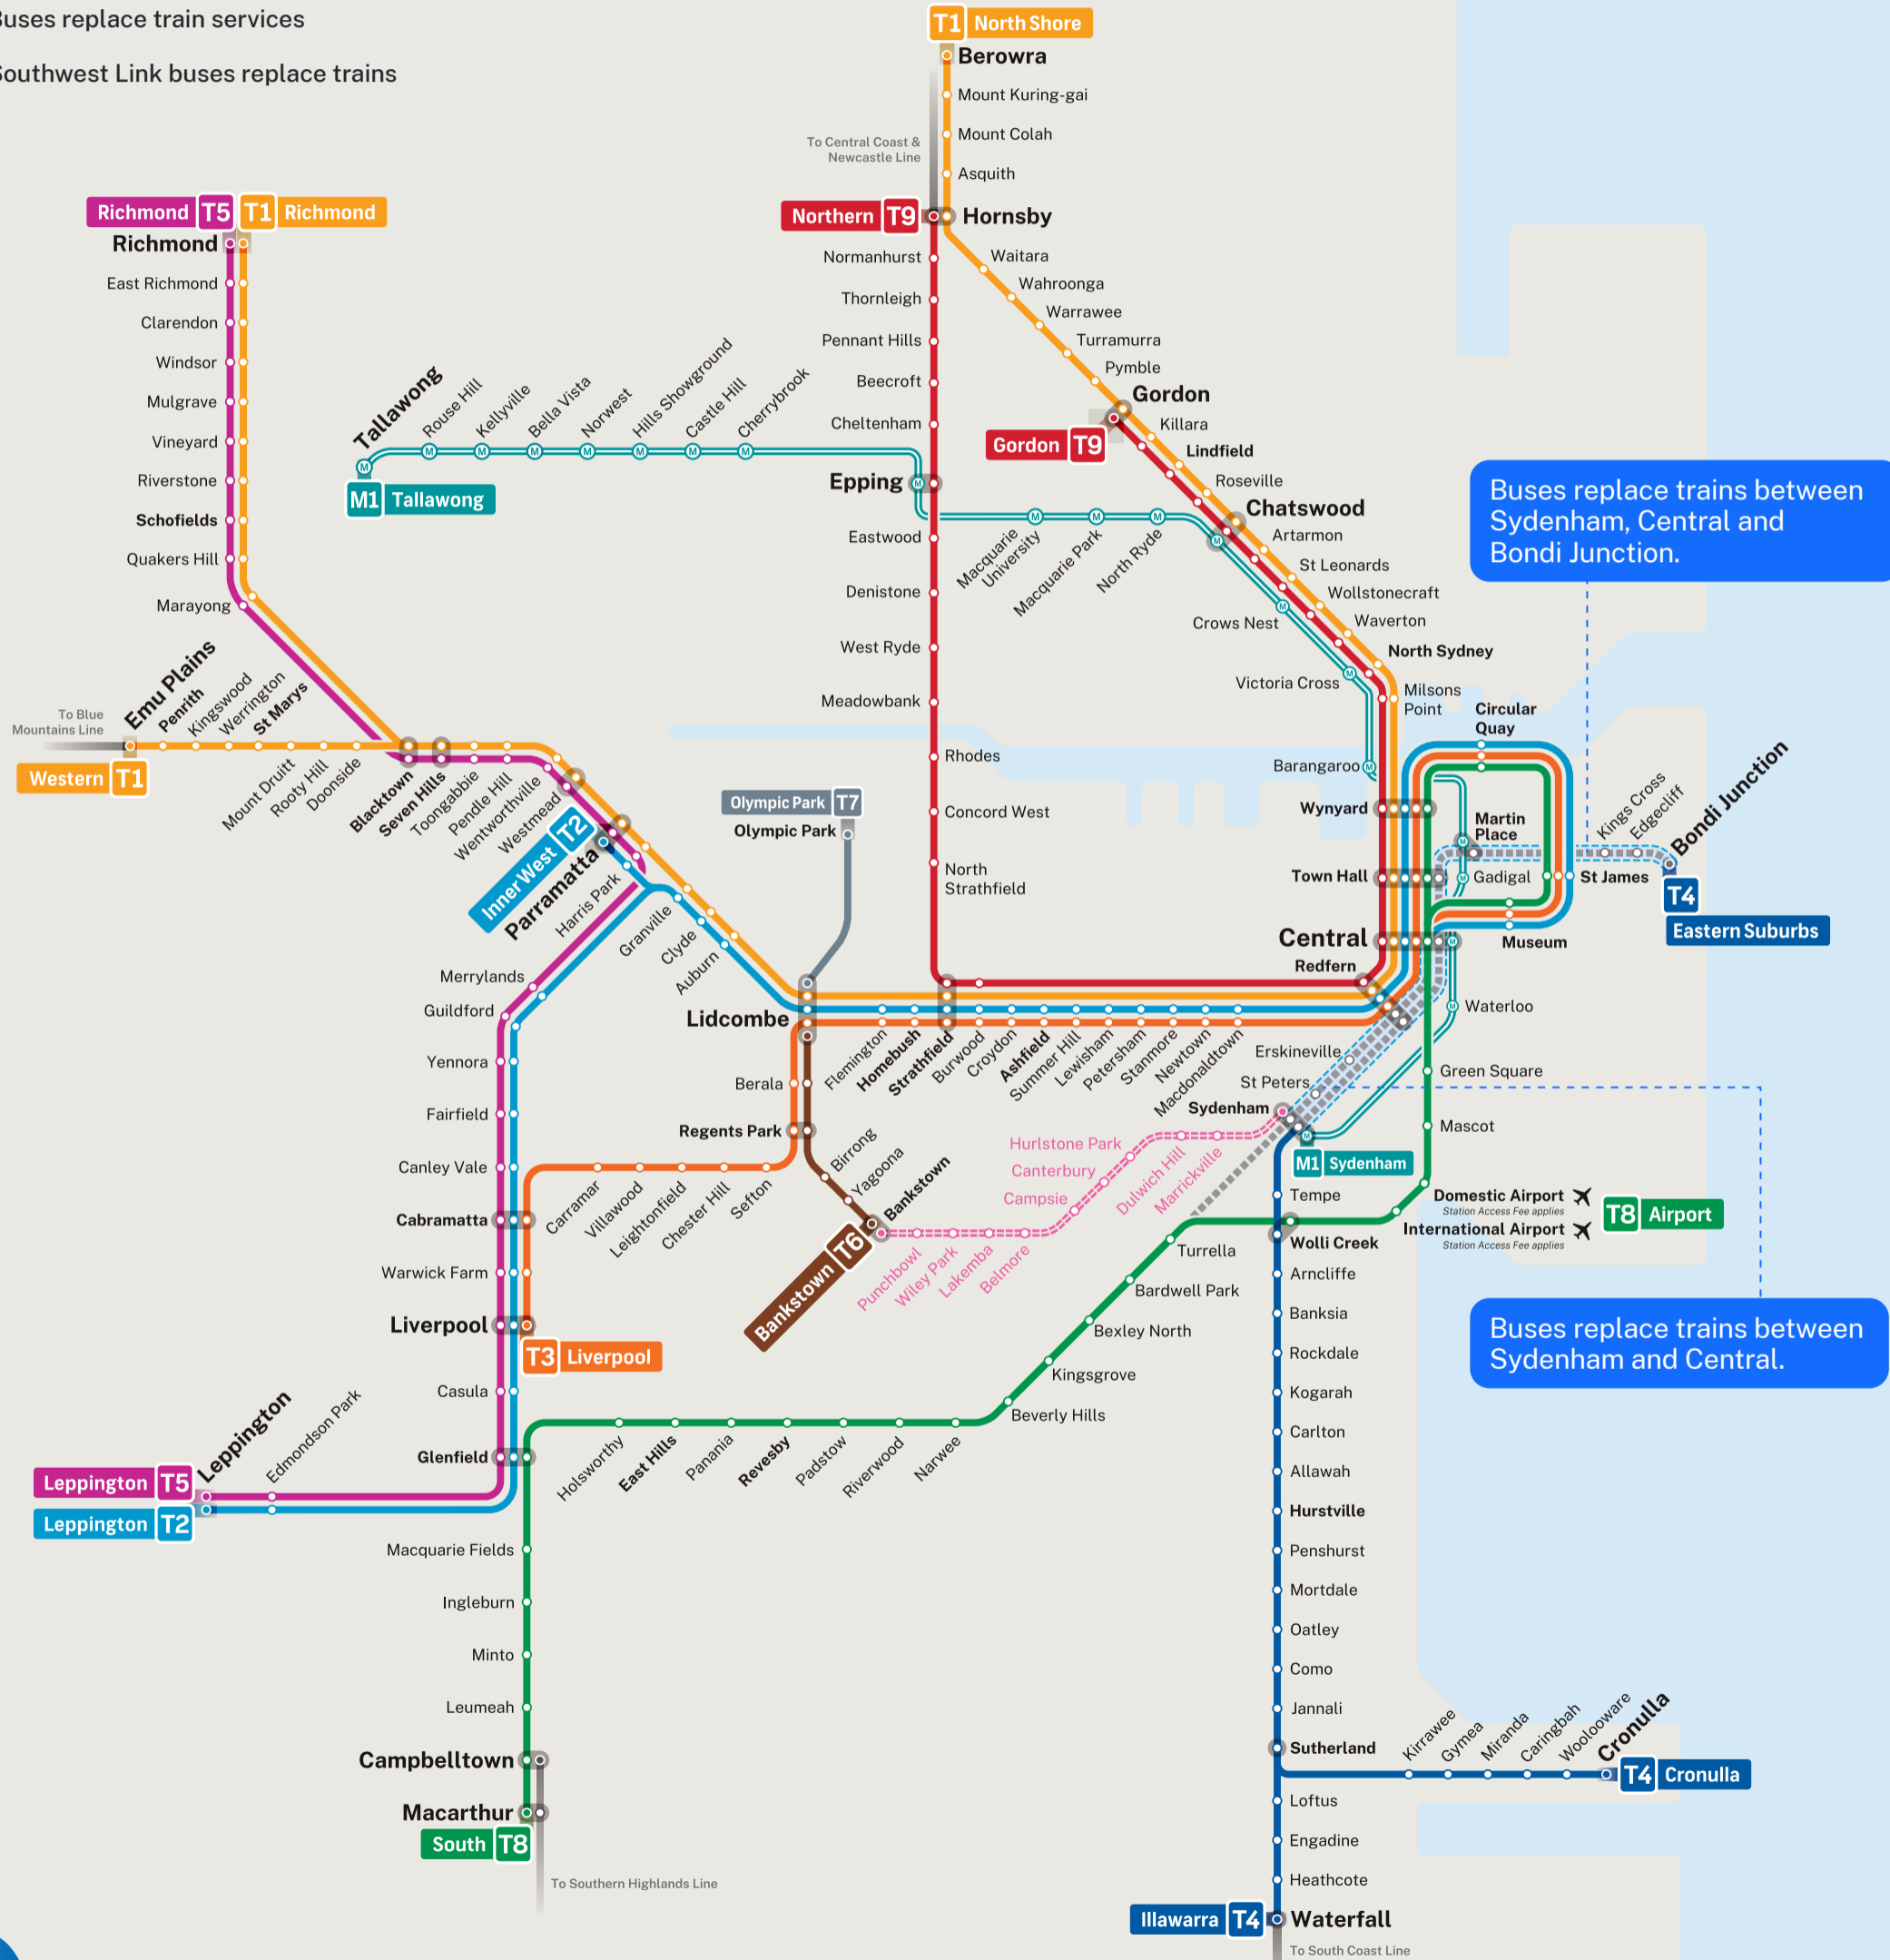

Weekend trackwork

Saturday 14 – Sunday 15 December

Legend

-  Buses replace train services
-  Southwest Link buses replace trains

T2 Leppington Line

Sun from 5.30am to 9.40am, buses replace trains between Cabramatta and Granville.

T4 Eastern Suburbs & Illawarra Line

Buses replace trains between Sydenham, Central and Bondi Junction.

T5 Cumberland Line

Sun from 5.30am to 9.40am, buses replace trains between Cabramatta and Granville.

T8 Airport & South Line

Buses replace trains between Sydenham and Central.

South Coast Line

Trains run between South Coast Line stations and Hurstville only.
Buses replace trains between Sydenham, Central and Bondi Junction.

Southern Highlands Line

Sat from 4.40am to 4pm, buses replace trains between Goulburn, Moss Vale and Campbelltown.

- M1
- T2
- T3
- T4
- T5
- T8
- BMT
- CCN
- SCO
- SHL

Train and metro services may run to a changed timetable and stopping pattern. Passengers may need to change services to continue their journey.