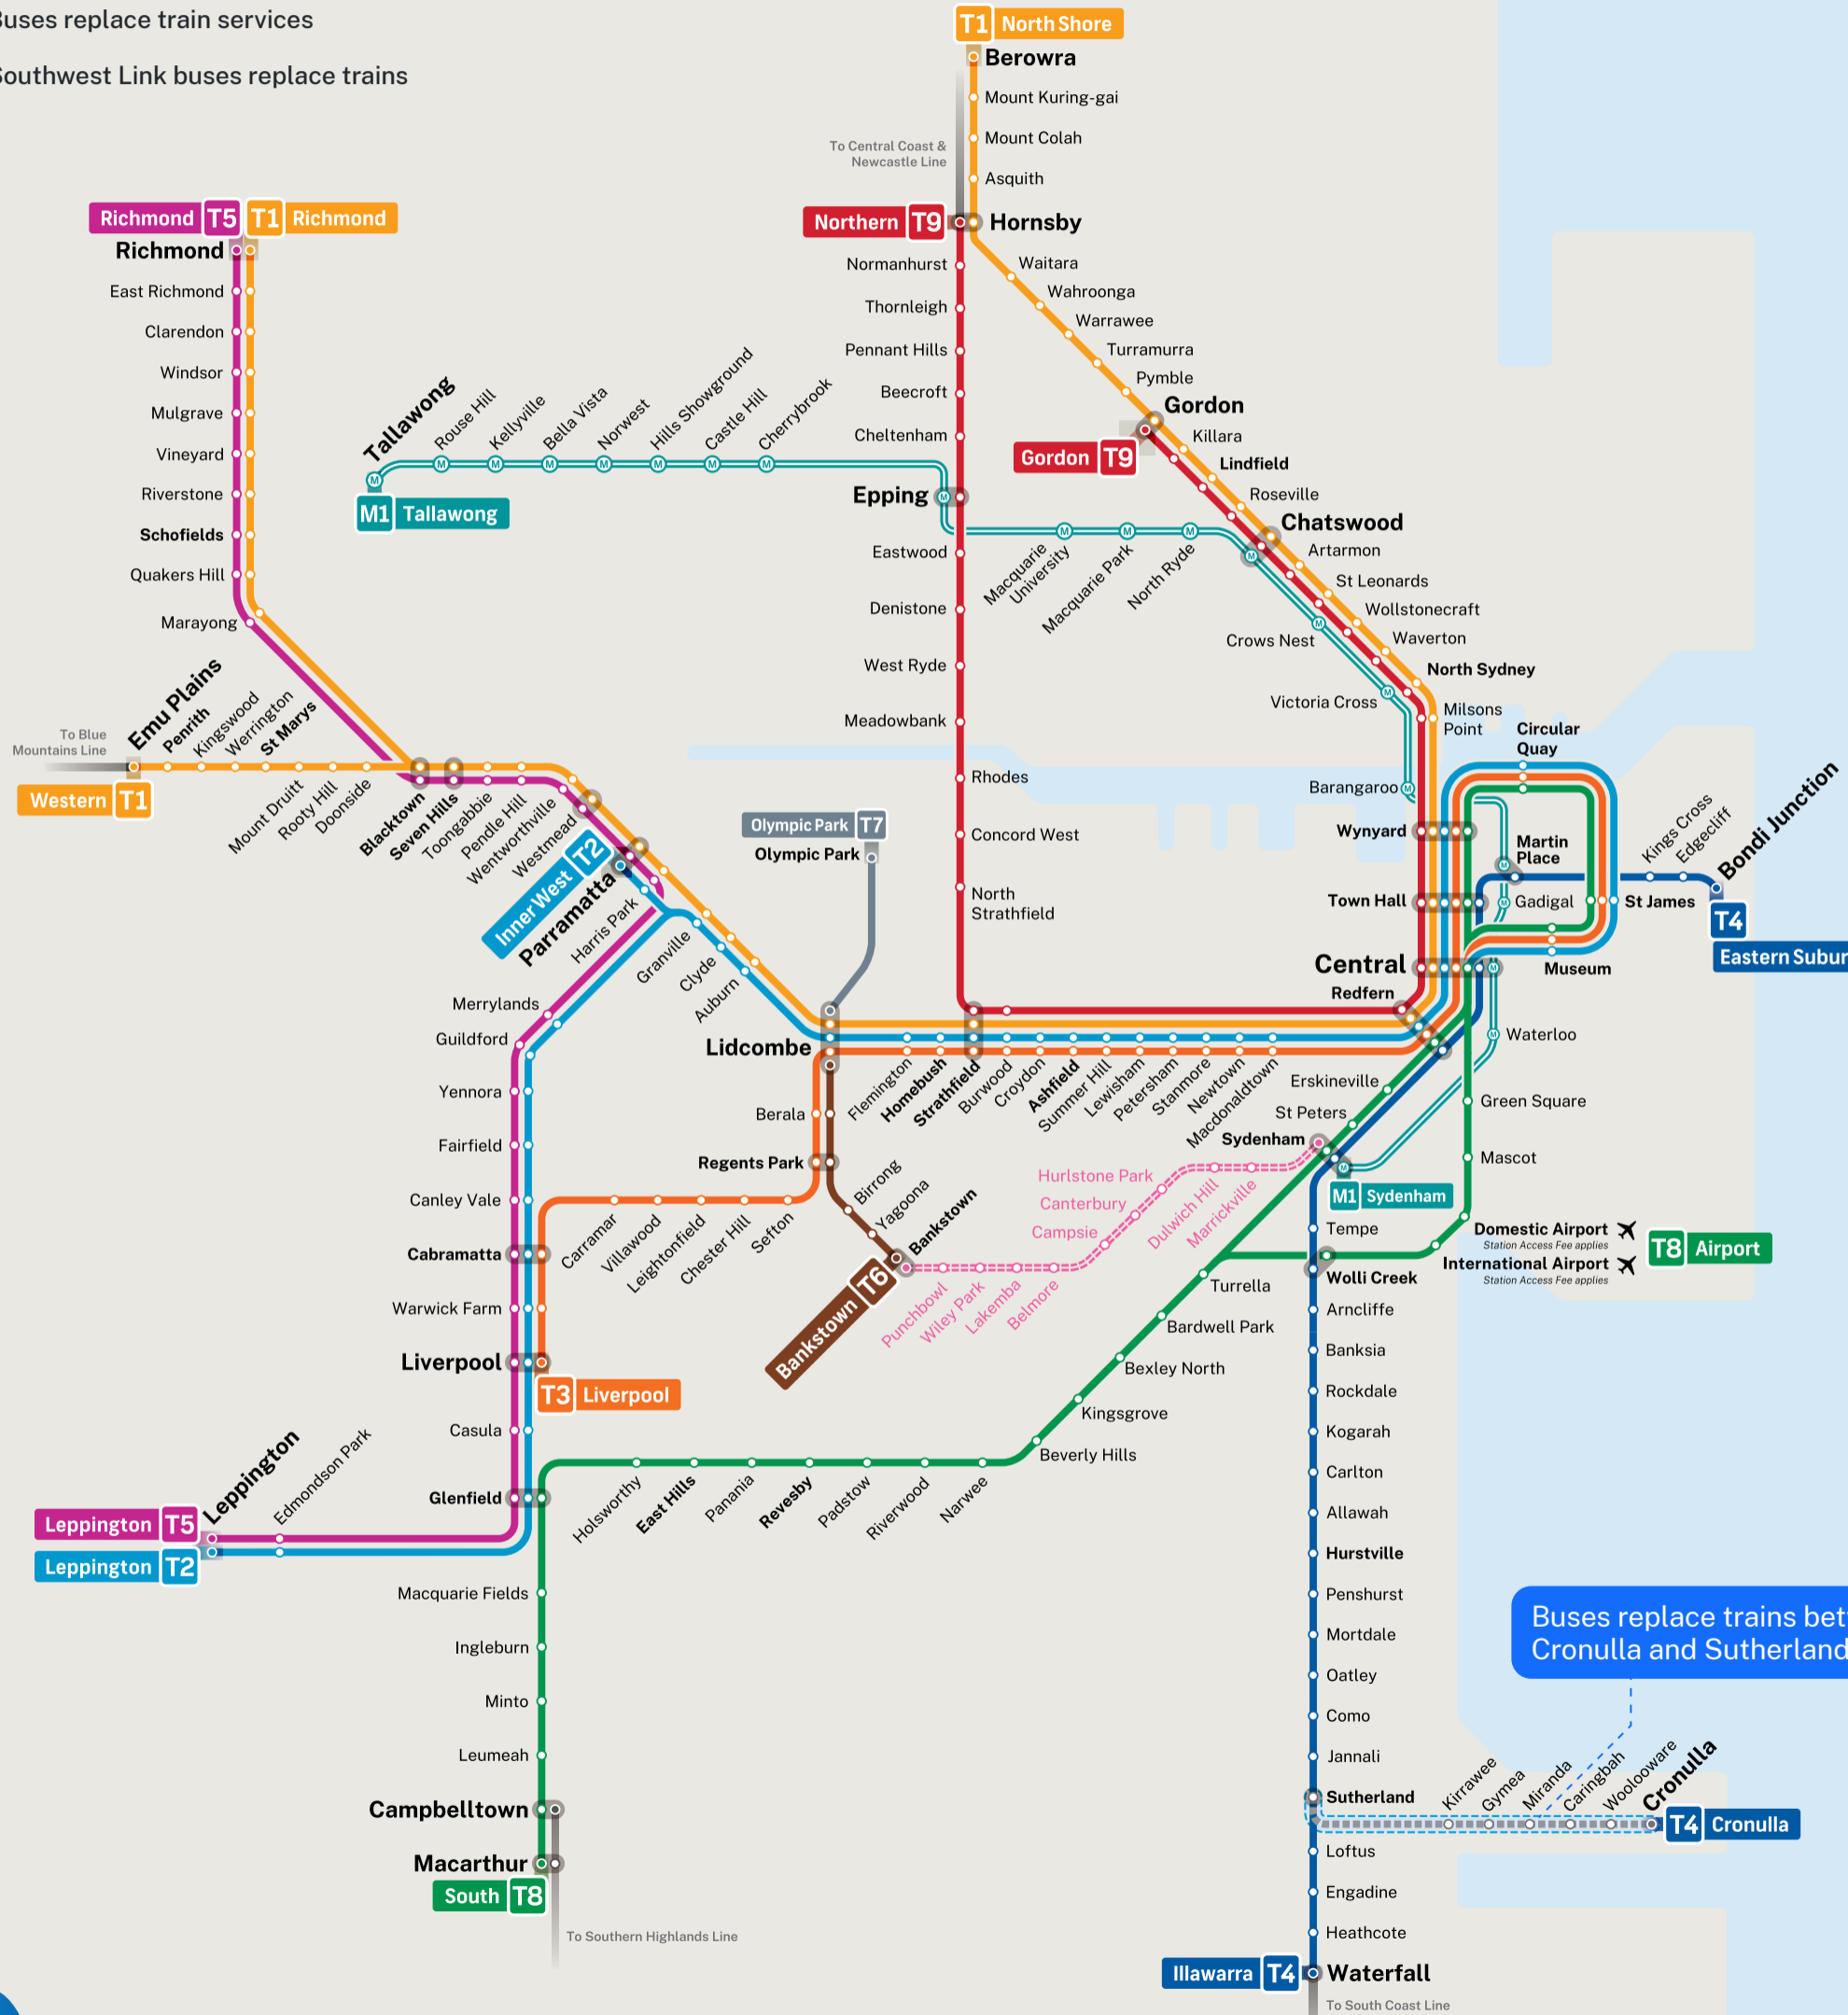

Weekend trackwork

Saturday 21 – Sunday 22 December

Legend

-  Buses replace train services
-  Southwest Link buses replace trains

T2 Inner West Line

From Sat 11pm to Sun 5.30am, buses replace trains between Ashfield and Central.

T3 Inner West Line

From Sat 11pm to Sun 5.30am, buses replace trains between Ashfield and Central.

T4 Eastern Suburbs & Illawarra Line

Buses replace trains between Cronulla and Sutherland.

T9 Northern Line

From Sat 11pm to Sun 5.30am, buses replace trains between Strathfield and Central.

Blue Mountains Line

Most trains run between Blue Mountains Line stations and Blacktown only. Change trains at Blacktown to continue your journey.

Central Coast & Newcastle Line

Trains run between Central Coast & Newcastle Line stations and Strathfield only. Change trains at Strathfield to continue your journey.

From Sat 11pm to Sun 5.30am, buses replace trains between Strathfield and Central.