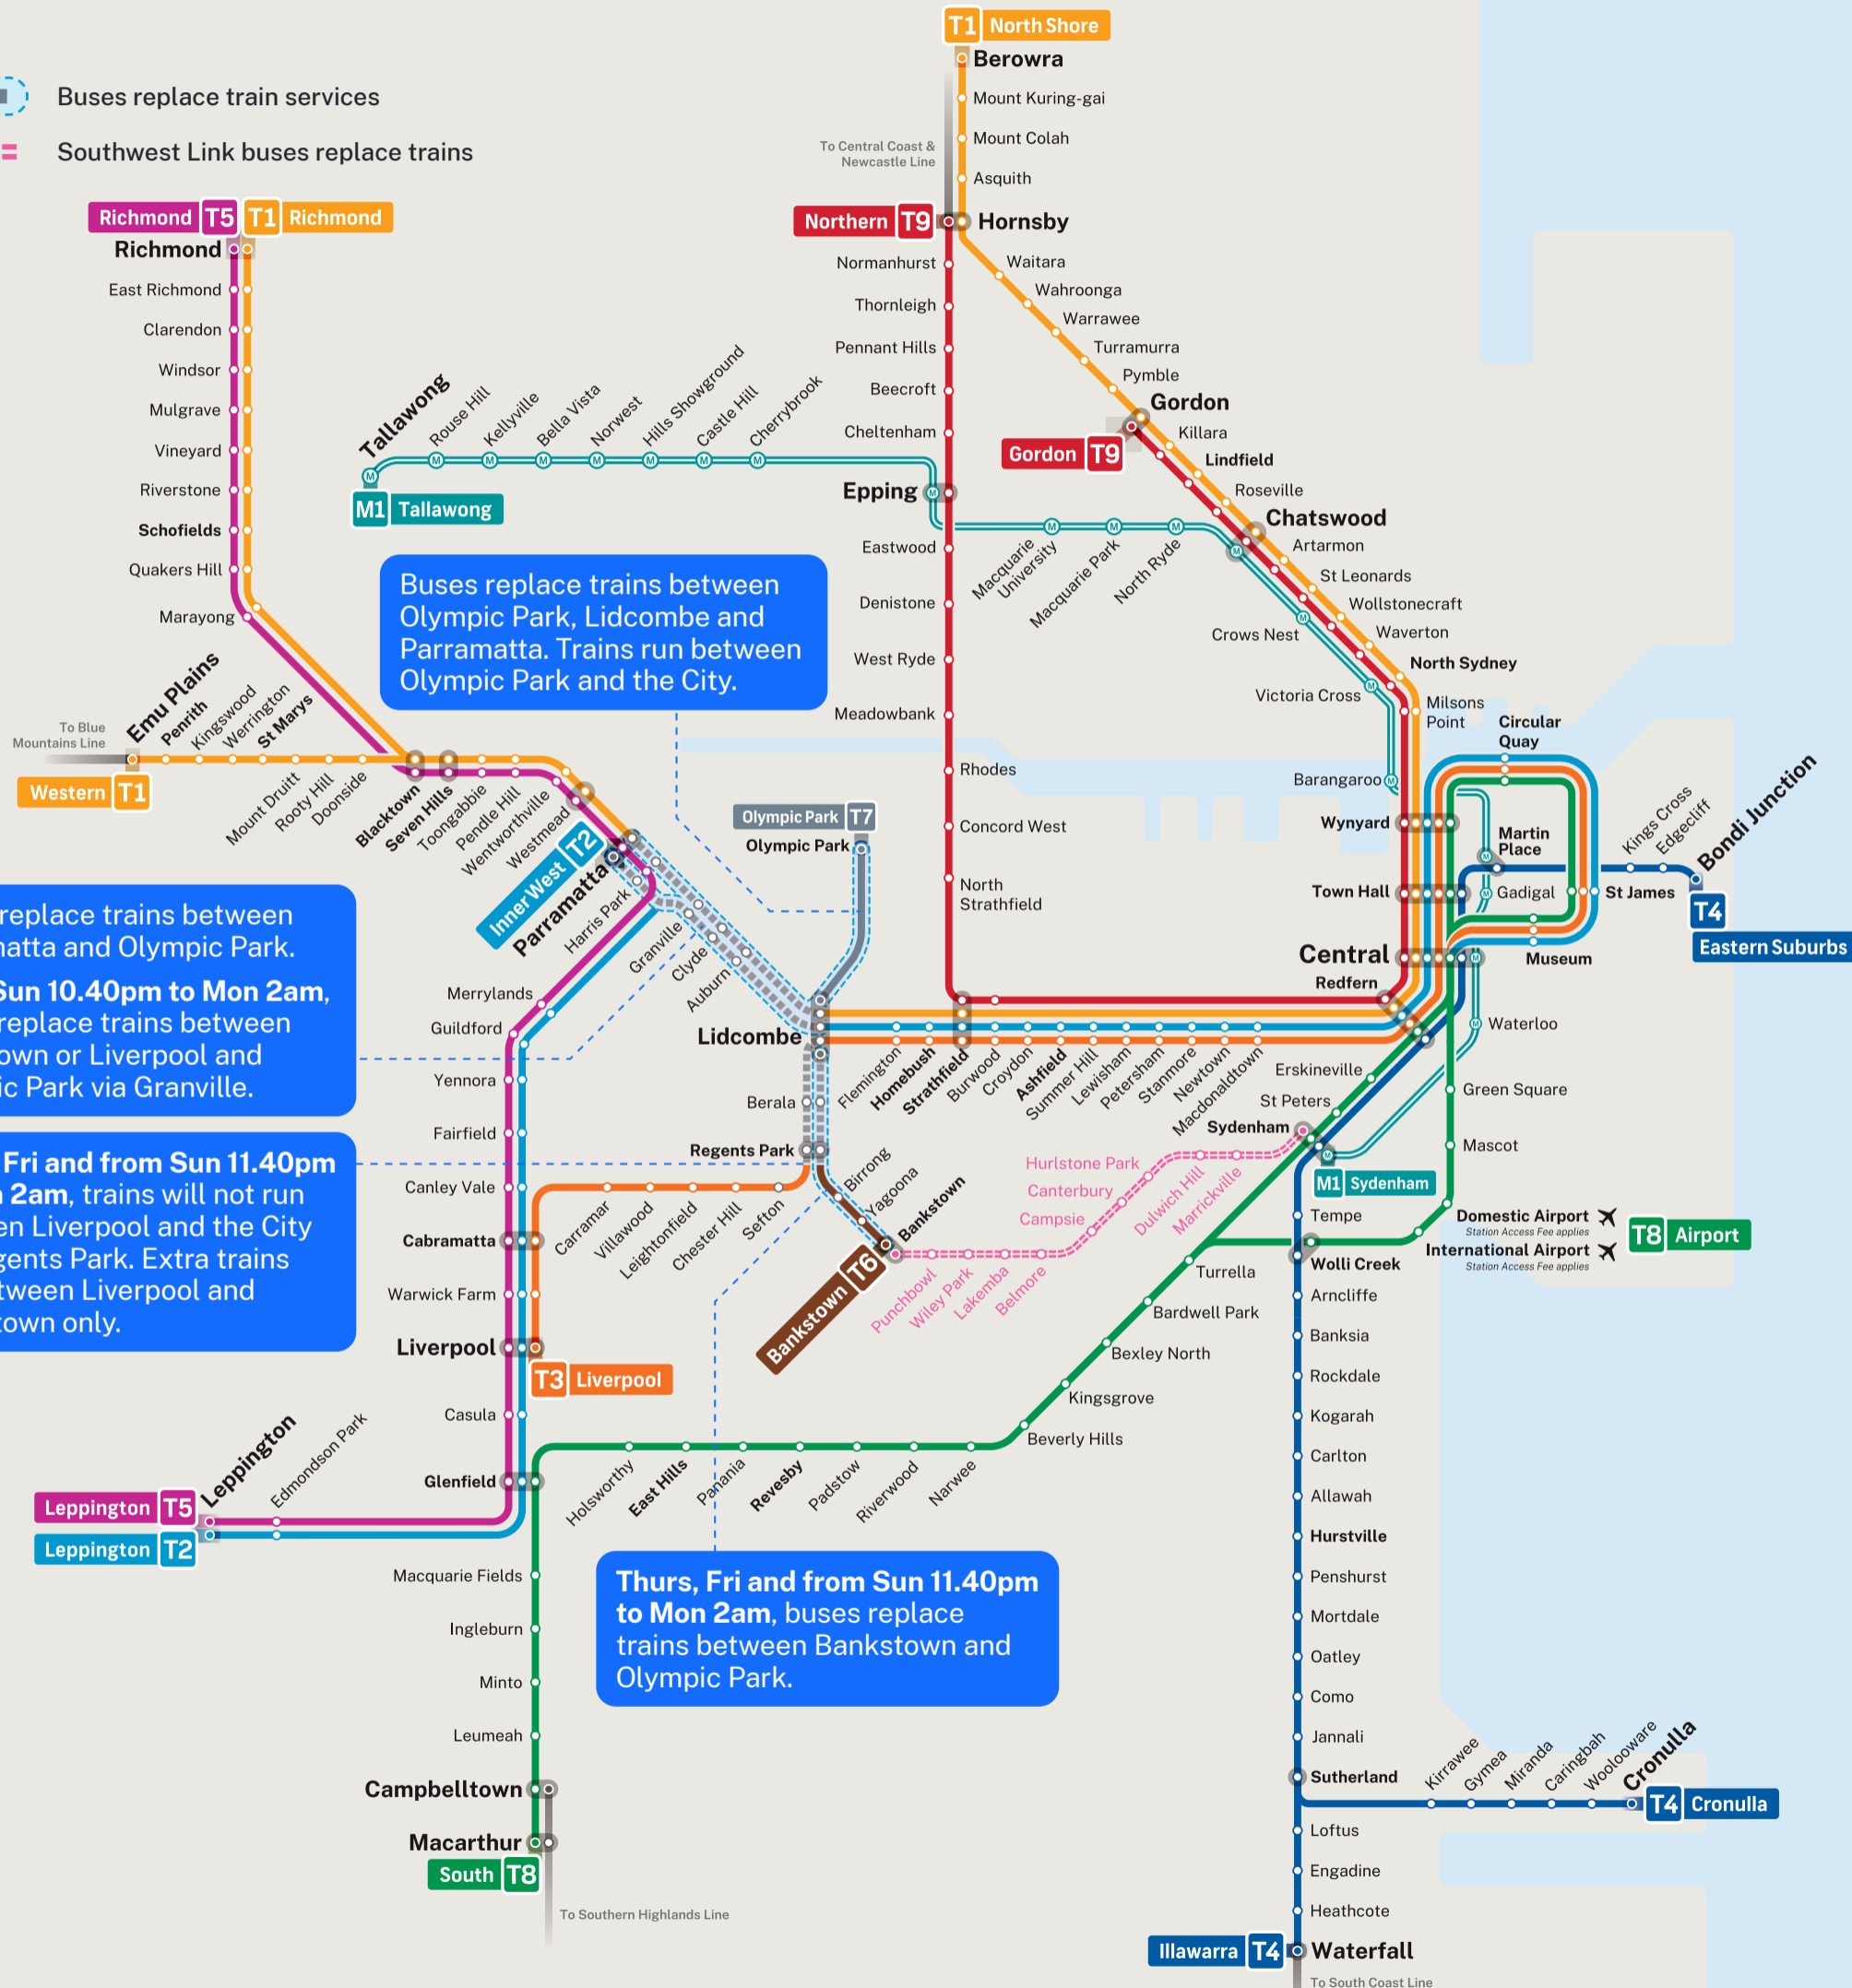

Weekend trackwork

Thursday 26 – Monday 30 December

Legend

- Buses replace train services
- Southwest Link buses replace trains

Buses replace trains between Parramatta and Olympic Park. From Sun 10.40pm to Mon 2am, buses replace trains between Blacktown or Liverpool and Olympic Park via Granville.

Thurs, Fri and from Sun 11.40pm to Mon 2am, trains will not run between Liverpool and the City via Regents Park. Extra trains run between Liverpool and Bankstown only.

Thurs, Fri and from Sun 11.40pm to Mon 2am, buses replace trains between Bankstown and Olympic Park.

T1 Western Line

T2 Leppington & Inner West Line

Buses replace trains between Parramatta and Olympic Park. From Sun 10.40pm to Mon 2am, buses replace trains between Blacktown or Liverpool and Olympic Park via Granville.

T3 Liverpool & Inner West Line

Thurs, Fri and from Sun 11.40pm to Mon 2am, trains will not run between Liverpool and the City via Regents Park. Extra trains run between Liverpool and Bankstown only.

T4 Eastern Suburbs & Illawarra Line

South Coast Line

Sun from 1pm to 4pm, trains will not stop at Wolli Creek. Buses run between Sydenham, Wolli Creek and Arncliffe.

T5 Cumberland Line

From Sun 10.40pm to Mon 2am, buses replace trains between Blacktown or Liverpool and Olympic Park via Granville.

T6 Lidcombe & Bankstown Line

Thurs, Fri and from Sun 11.40pm to Mon 2am, buses replace trains between Bankstown and Olympic Park.

T7 Olympic Park Line

Buses replace trains between Olympic Park, Lidcombe and Parramatta. Trains run between Olympic Park and the City.

Blue Mountains Line

Trains run between Blue Mountains Line stations and Blacktown only. Express buses run between Penrith and Olympic Park.

Central Coast & Newcastle Line

Most trains run between Central Coast & Newcastle Line stations and Strathfield only. Change at Epping for metro services to the City, or change trains at Strathfield to continue your journey.

Southern Highlands Line

Trains run between Southern Highlands Line stations and Campbelltown only. Change trains at Campbelltown to continue your journey.

- T1
- T2
- T3
- T4
- T5
- T6
- T7
- T8
- T9

- BMT
- CCN
- SCO
- SHL

Trains may run to a changed timetable and stopping pattern. Passengers may need to change trains to continue their journey.