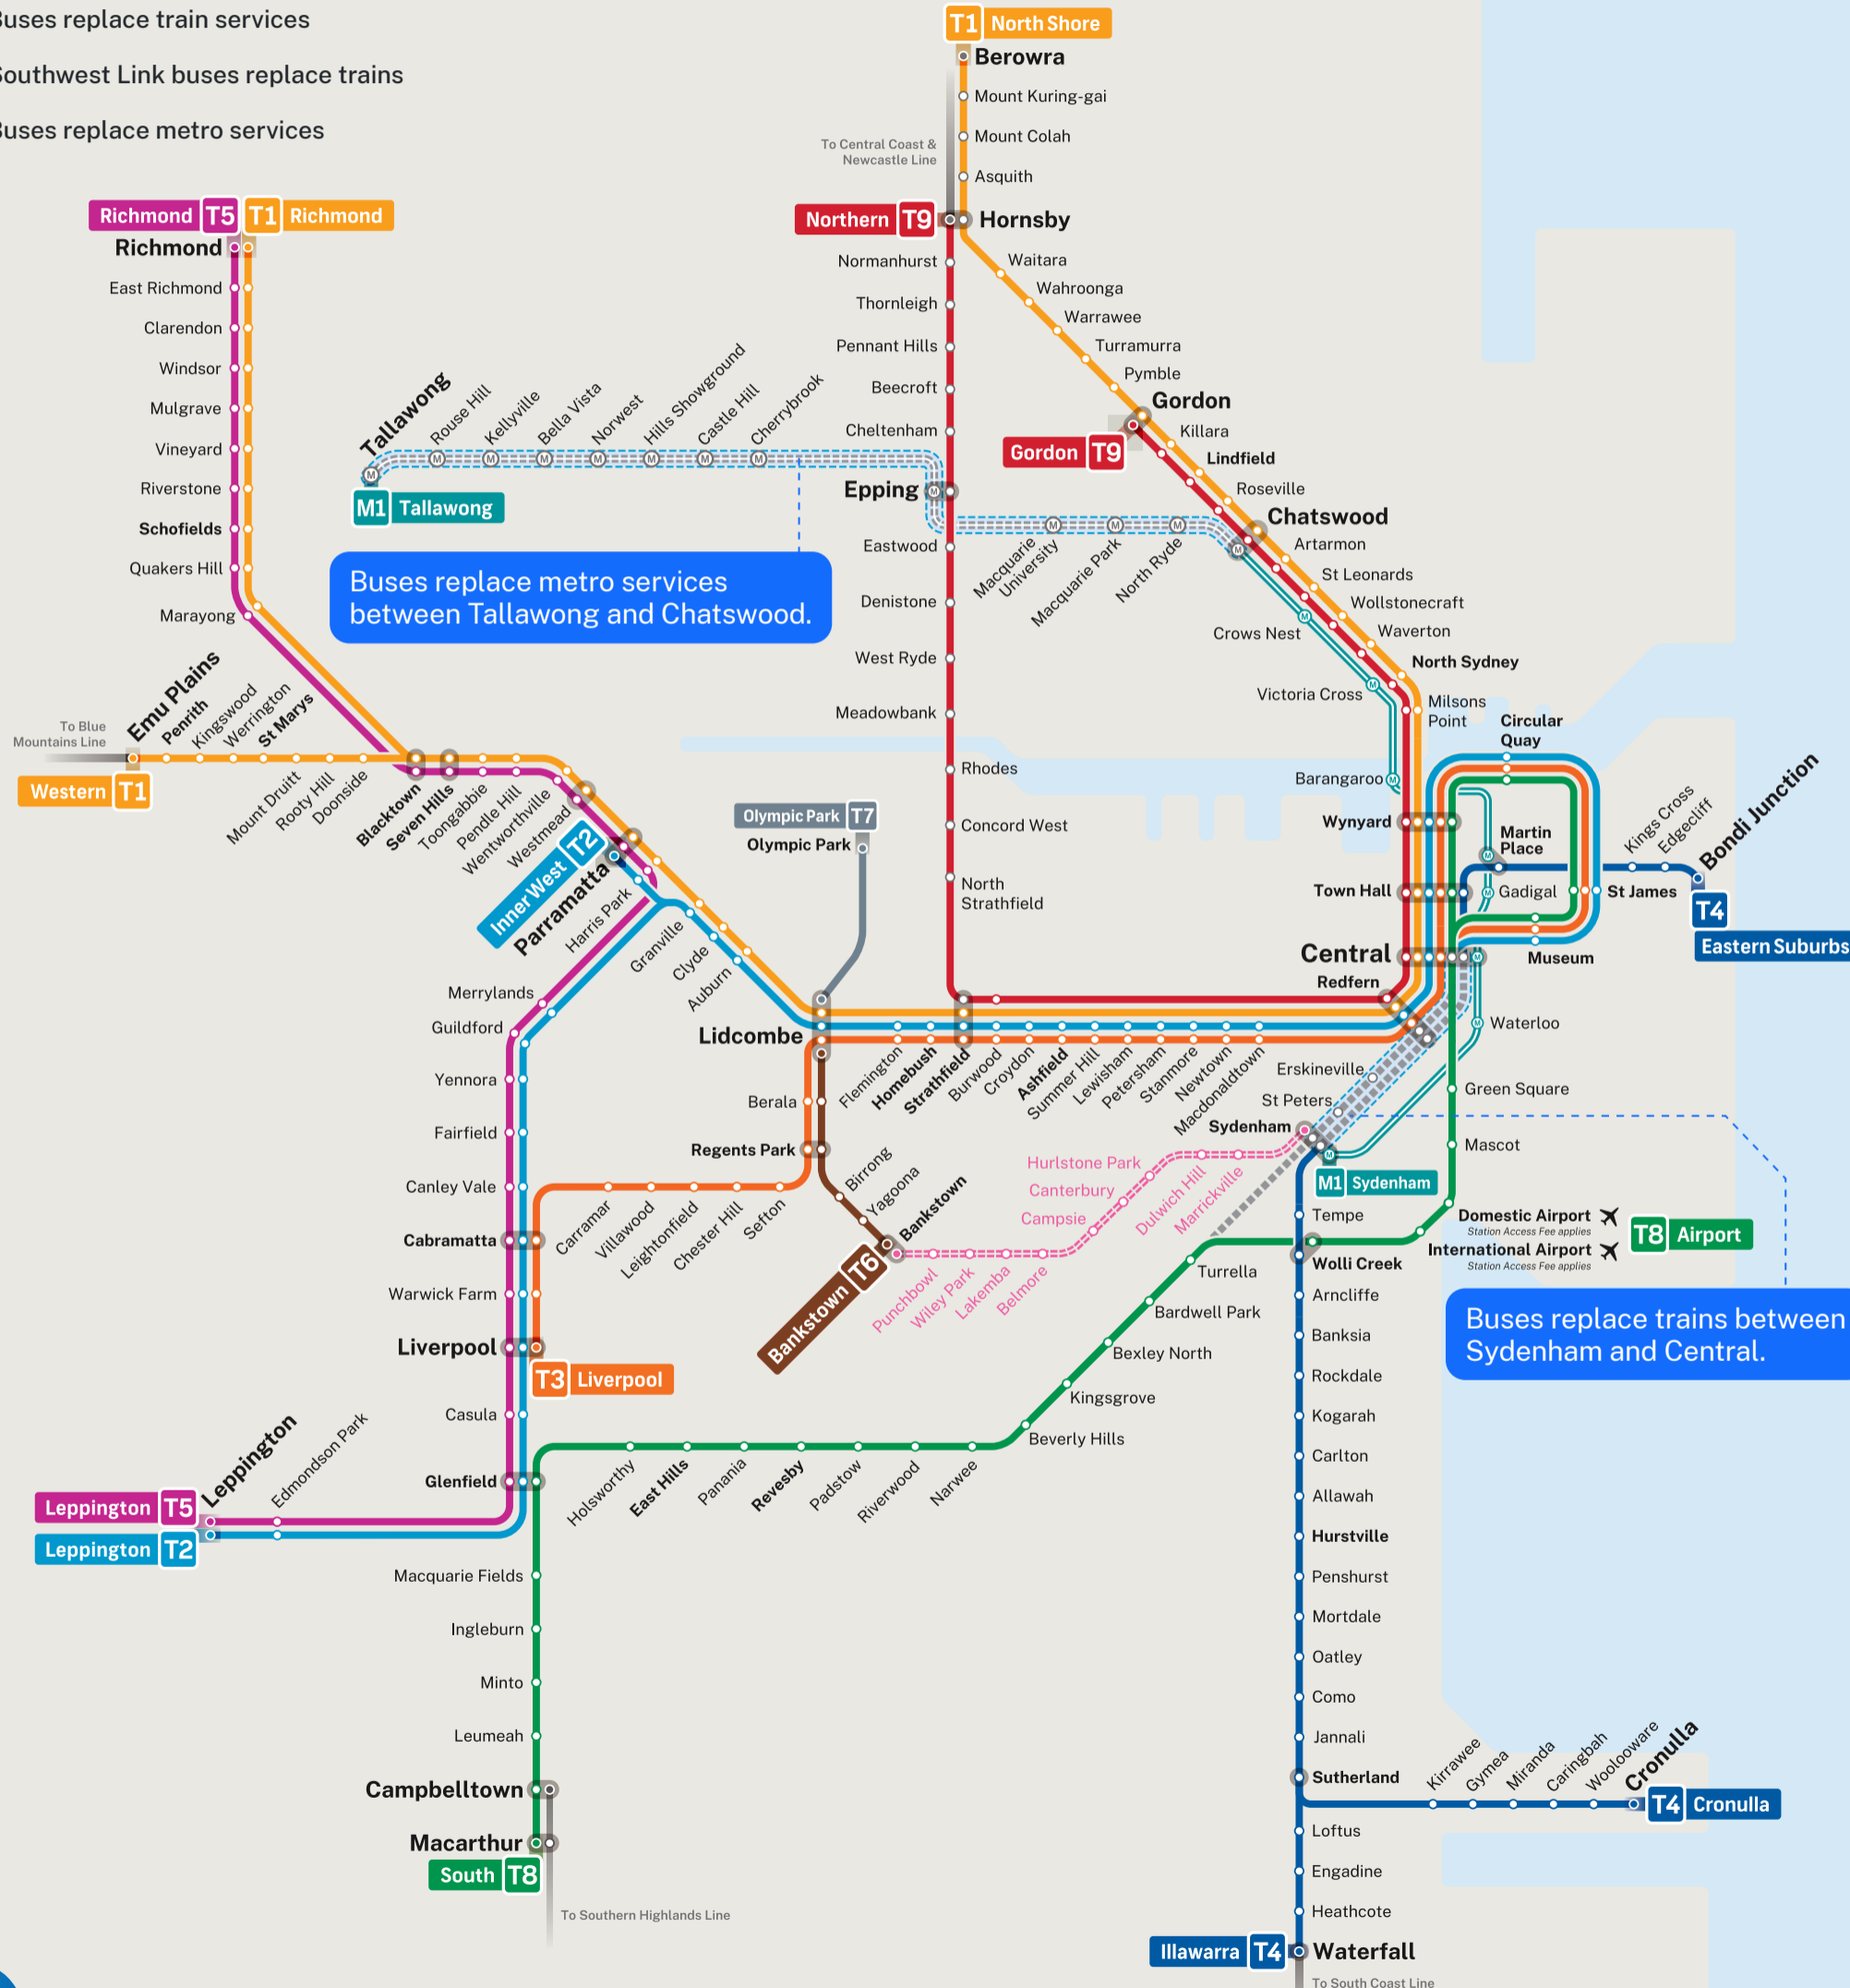

Weekend trackwork

Saturday 1 – Sunday 2 February

Legend

-  Buses replace train services
-  Southwest Link buses replace trains
-  Buses replace metro services

M1 Metro North West & Bankstown Line

Buses replace metro services between Tallawong and Chatswood.

T4 Eastern Suburbs & Illawarra Line

Buses replace trains between Sydenham and Central.

T8 Airport & South Line

Buses replace trains between Sydenham and Central.

Hunter Line

From Sat 8.50pm to Sun 3.30am, buses replace trains between Newcastle Interchange and Telarah.

South Coast Line

Trains run to a changed timetable between South Coast Line stations and Hurstville only.

M1 CC T1 T2 T3 T4 T6 T9 SCO

Train and metro services may run to a changed timetable and stopping pattern. You may need to change services to continue your journey.