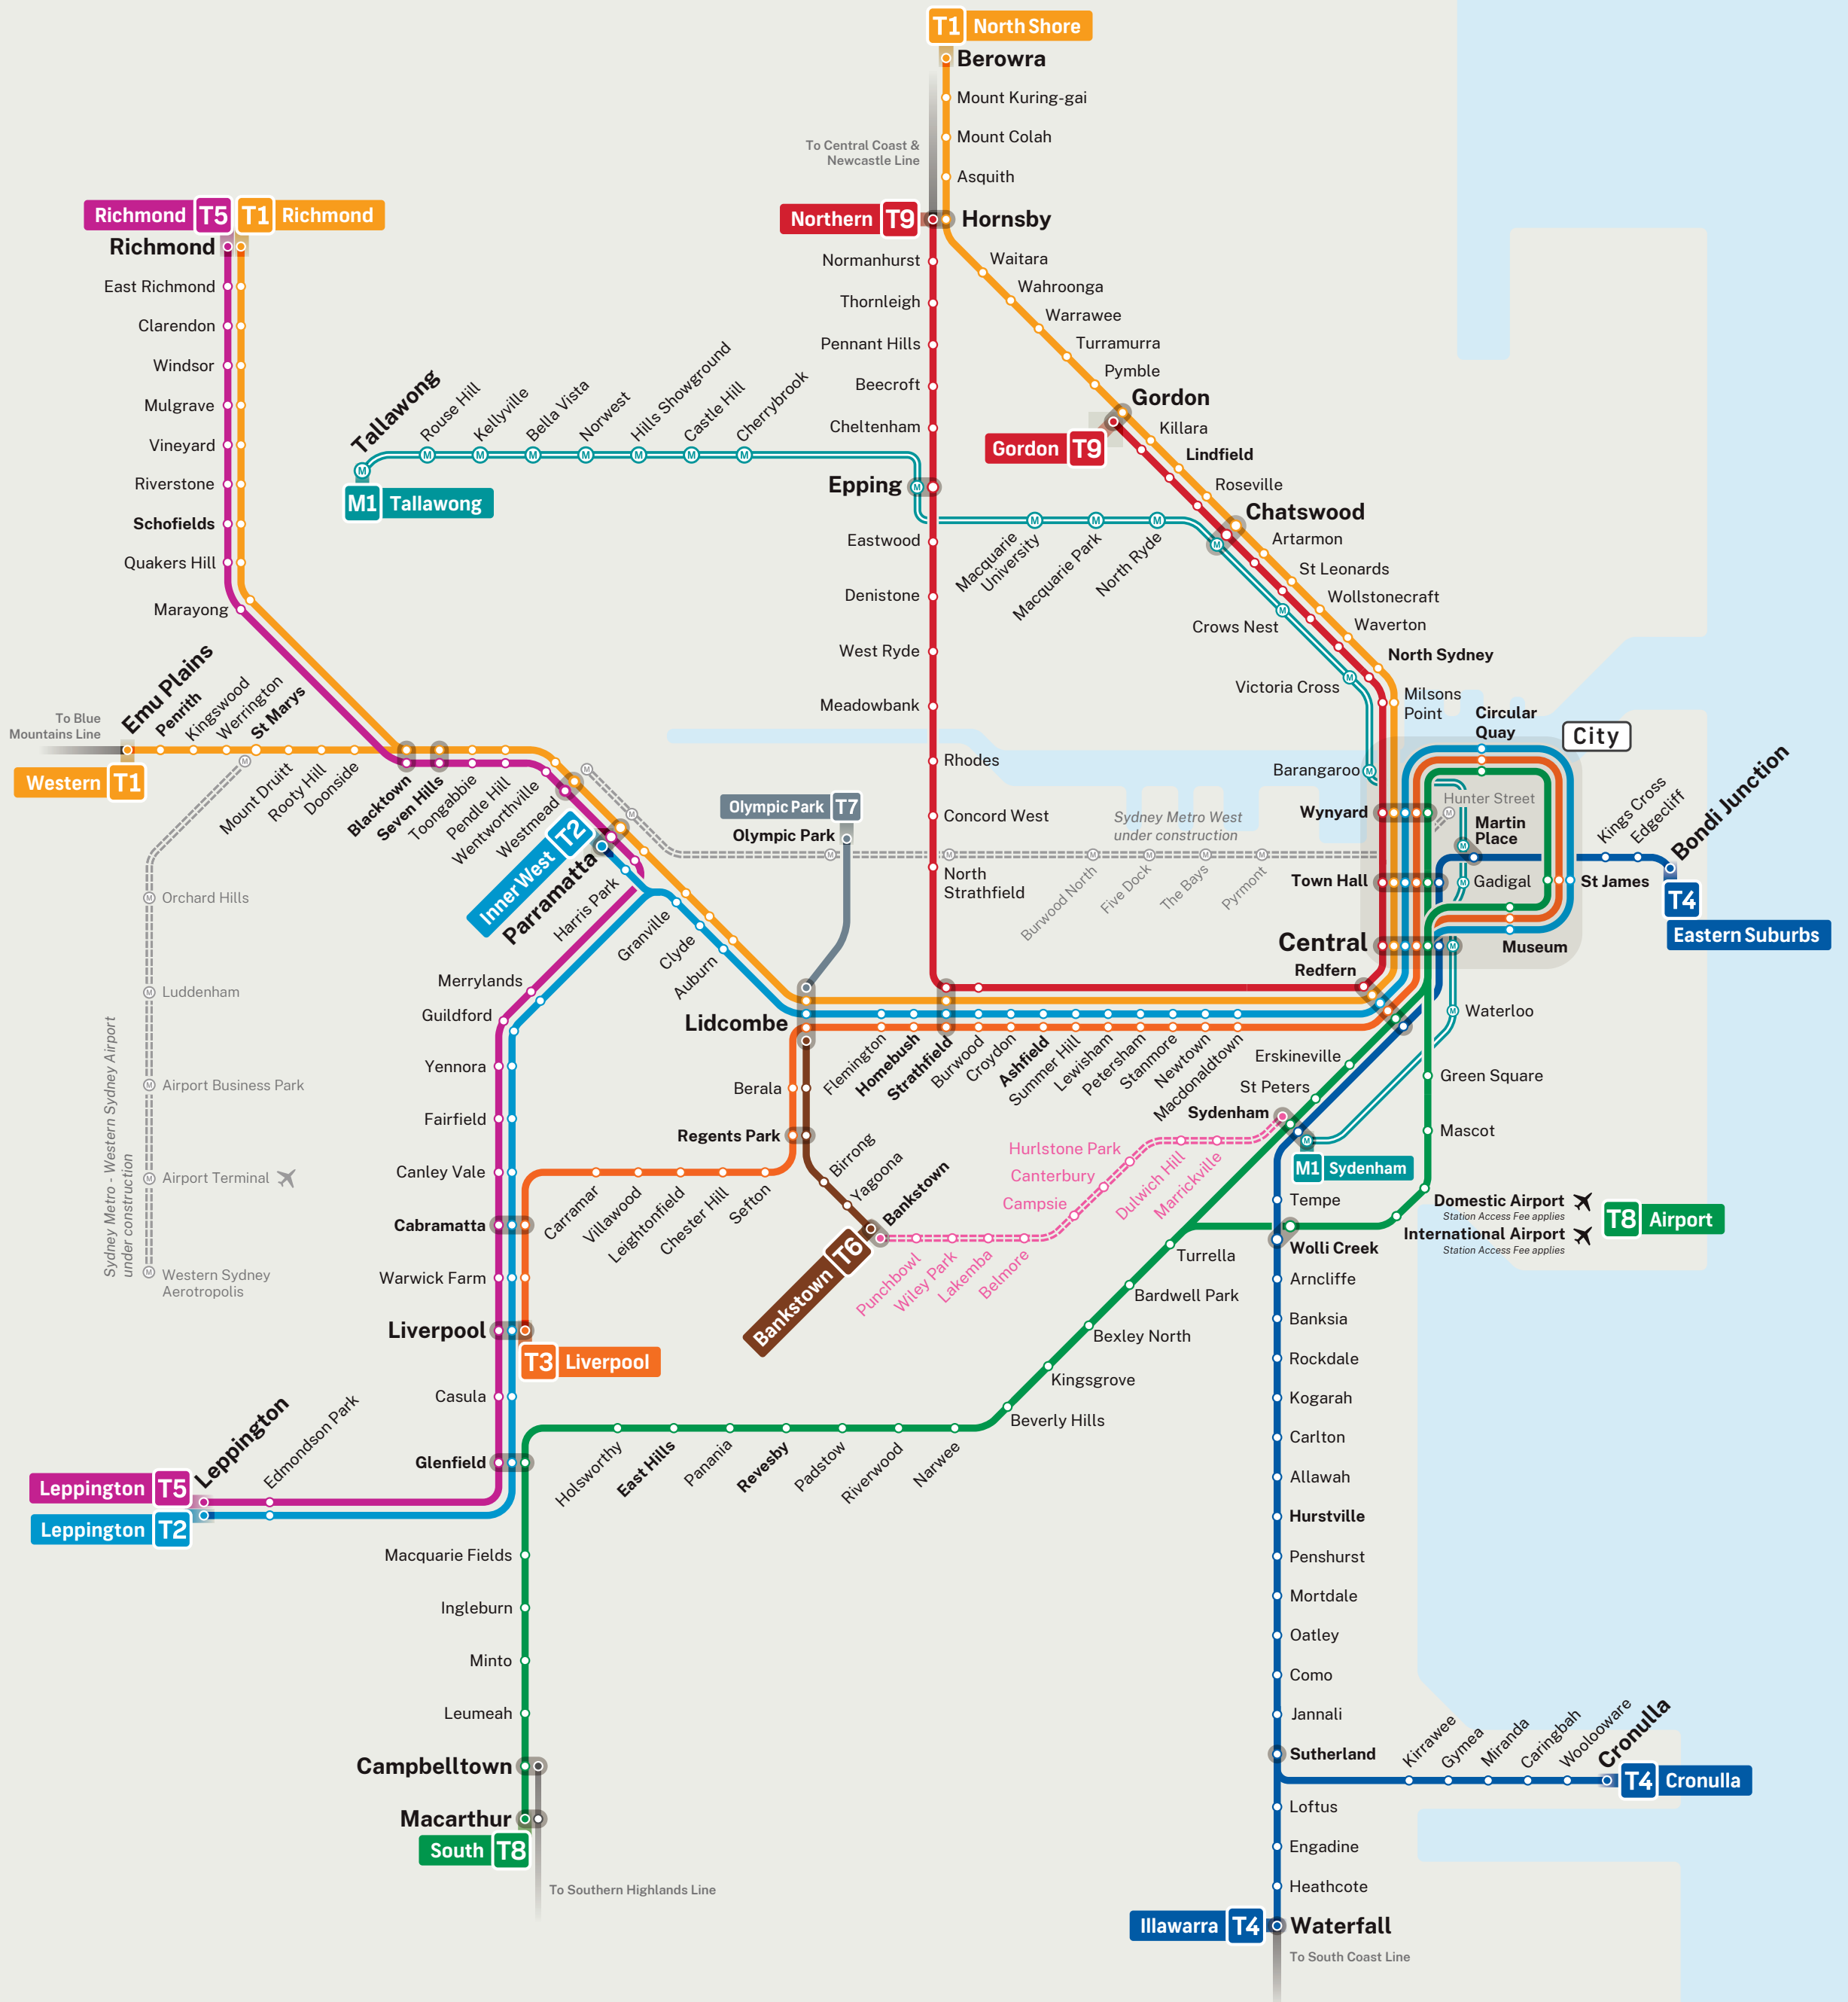

# Sydney rail network

**T** Trains **M** Metro

## Sydney train and metro lines

**T1** North Shore & Western Line  
North Shore  
Western  
Richmond

**T2** Leppington & Inner West Line  
Leppington  
Inner West  
Leppington  
City

**T3** Liverpool & Inner West Line  
Liverpool  
City

**T4** Eastern Suburbs & Illawarra Line  
Eastern Suburbs  
Illawarra  
Cronulla

**T5** Cumberland Line  
Leppington  
Richmond

**T6** Lidcombe & Bankstown Line  
Lidcombe  
Bankstown

**T7** Olympic Park Line  
Olympic Park  
Lidcombe

**T8** Airport & South Line  
Airport  
South  
City

**T9** Northern Line  
Northern  
Gordon

**M1** Metro North West & Bankstown Line  
Sydenham  
Tallawong

Check timetables and trip planners for train services and connections