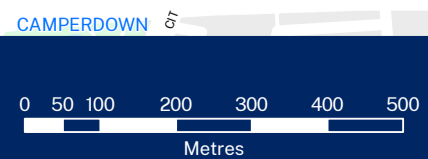

Trains will not stop at Circular Quay Station 6pm - 11pm

Circular Quay buses will run to and from Martin Place only from 5pm.

Light rail will run to and from Town Hall only from 5pm.

- Event Precinct
- Road Closures**
 - 7am Fri 10 May - 1am Sat 22 June 2024
 - 12 Midday - 1am
 - 3pm - 1am
 - 5pm - 1am
 - 5:30pm - 12 Midnight
 - 7pm - 11pm
 - 8pm - 10pm 8, 9 & 15 June
- Special Event Clearways**
 - 7am Fri 10 May - 1am Sat 22 June 2024
 - 12 Midday - 12 Midnight
 - 1pm - 12 Midnight
 - 2pm - 12 Midnight
 - 3pm - 12 Midnight
 - 5pm - 12 Midnight