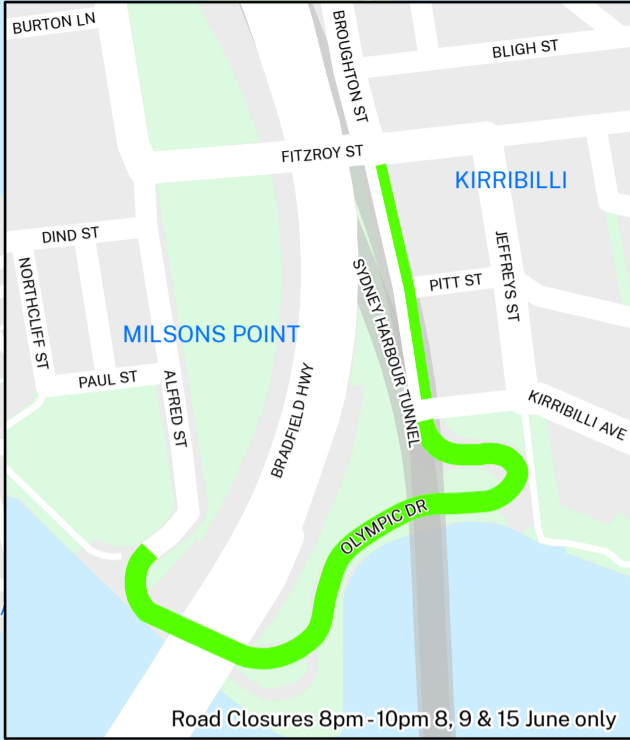

Vivid Sydney 2024 - Road closures & special event clearways

Sat 25 May, Sat 1 Jun, Sat 8 June, Sun 9 June & Sat 15 Jun

KIRIBILLI

North

Managed Kiss & Ride Point 5pm - 12 Midnight

Managed Pick up & Drop off 3pm - 5pm

Trains will not stop at Circular Quay Station 6pm - 11pm

Circular Quay buses will run to and from Martin Place only from 5pm.

Light rail will run to and from Town Hall only from 5pm.

- Event Precinct
- **Road Closures**
  - 7am Fri 10 May - 1am Sat 22 June 2024
  - 12 Midday - 1am
  - 3pm - 1am
  - 5pm - 1am
  - 5:30pm - 12 Midnight
  - 7pm - 11pm
  - 8pm - 10pm 8, 9 & 15 June
- **Special Event Clearways**
  - 7am Fri 10 May - 1am Sat 22 June 2024
  - 12 Midday - 12 Midnight
  - 1pm - 12 Midnight
  - 2pm - 12 Midnight
  - 3pm - 12 Midnight
  - 5pm - 12 Midnight

Visit livetraffic.com for more details. Visit transportnsw.info to plan your trip.