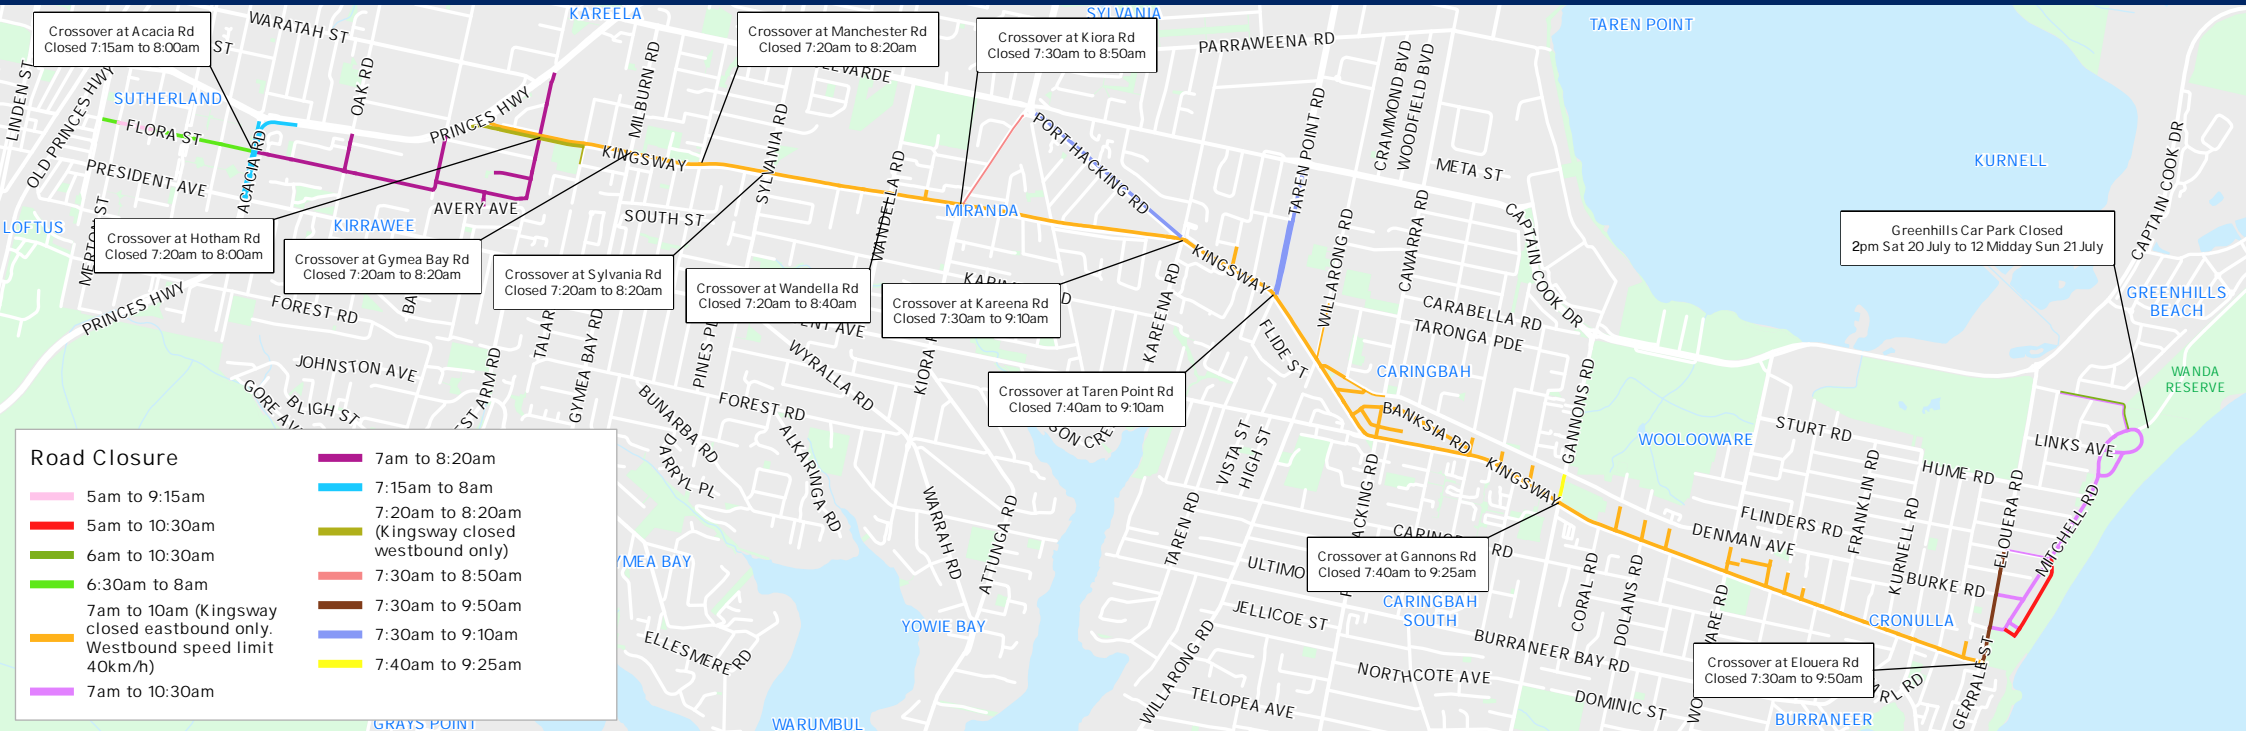

Sutherland to Surf Fun Run - Road Closure Map

Sunday 21 July 2024

Road Closure

5am to 9:15am	7am to 8:20am
5am to 10:30am	7:15am to 8am
6am to 10:30am	7:20am to 8:20am (Kingsway closed westbound only)
6:30am to 8am	7:30am to 8:50am
7am to 10am (Kingsway closed eastbound only. Westbound speed limit 40km/h)	7:30am to 9:50am
7am to 10:30am	7:30am to 9:10am
	7:40am to 9:25am

Visit livetraffic.com for more details. Visit transportnsw.info to plan your trip.