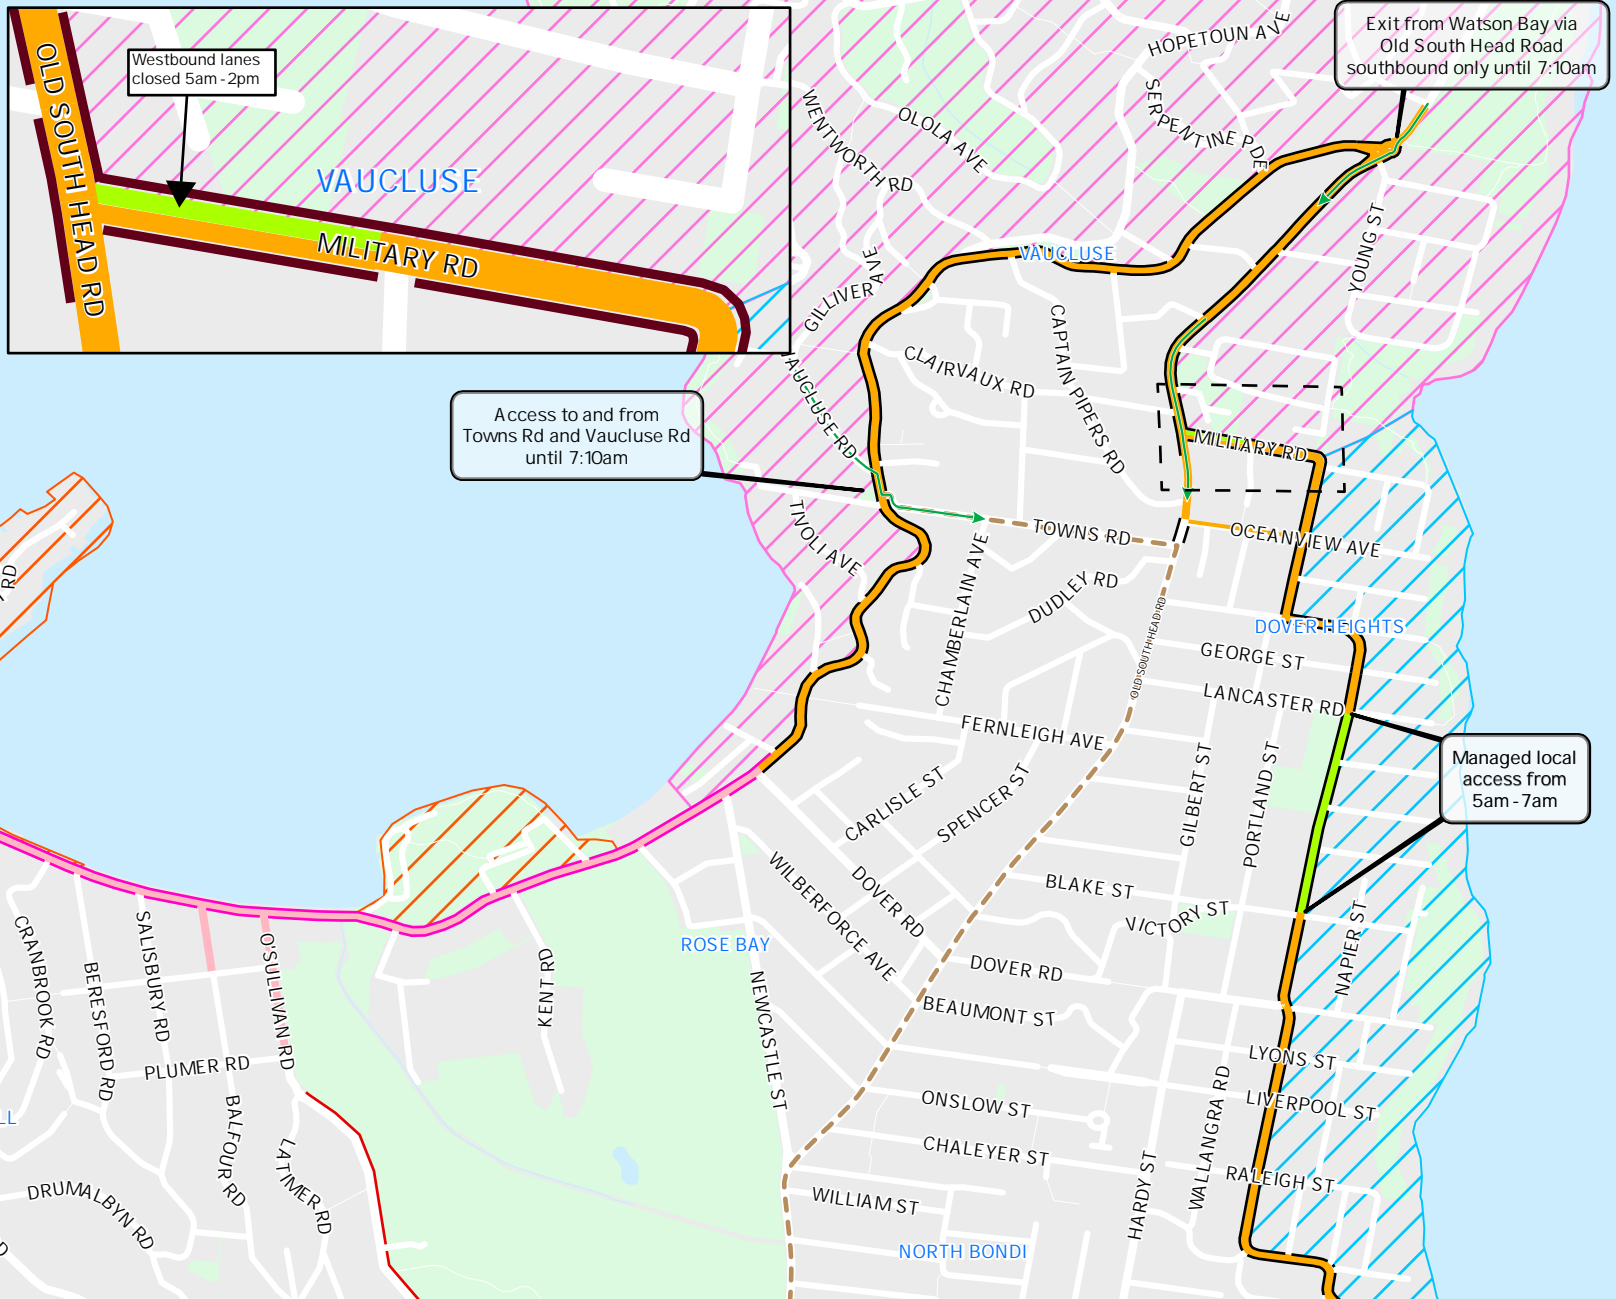

Road Closures

- █ 5am - 2pm
- █ 7am - 1pm
- █ 7am - 2pm

Special Event Clearways

- █ 7pm Sat 10 Aug - 4pm Sun 11 Aug
- █ 1am - 12 Midday
- █ 1am - 4pm

Local Access

- ▧ No Access 7am - 12 Midday
- ▧ No Access 7am - 1pm
- ▧ No Access 7am - 2pm
- ▧ No Access 7:10am - 2pm
- Course Crossover Point
- - - Vehicle Detour Routes 7am - 4pm

North