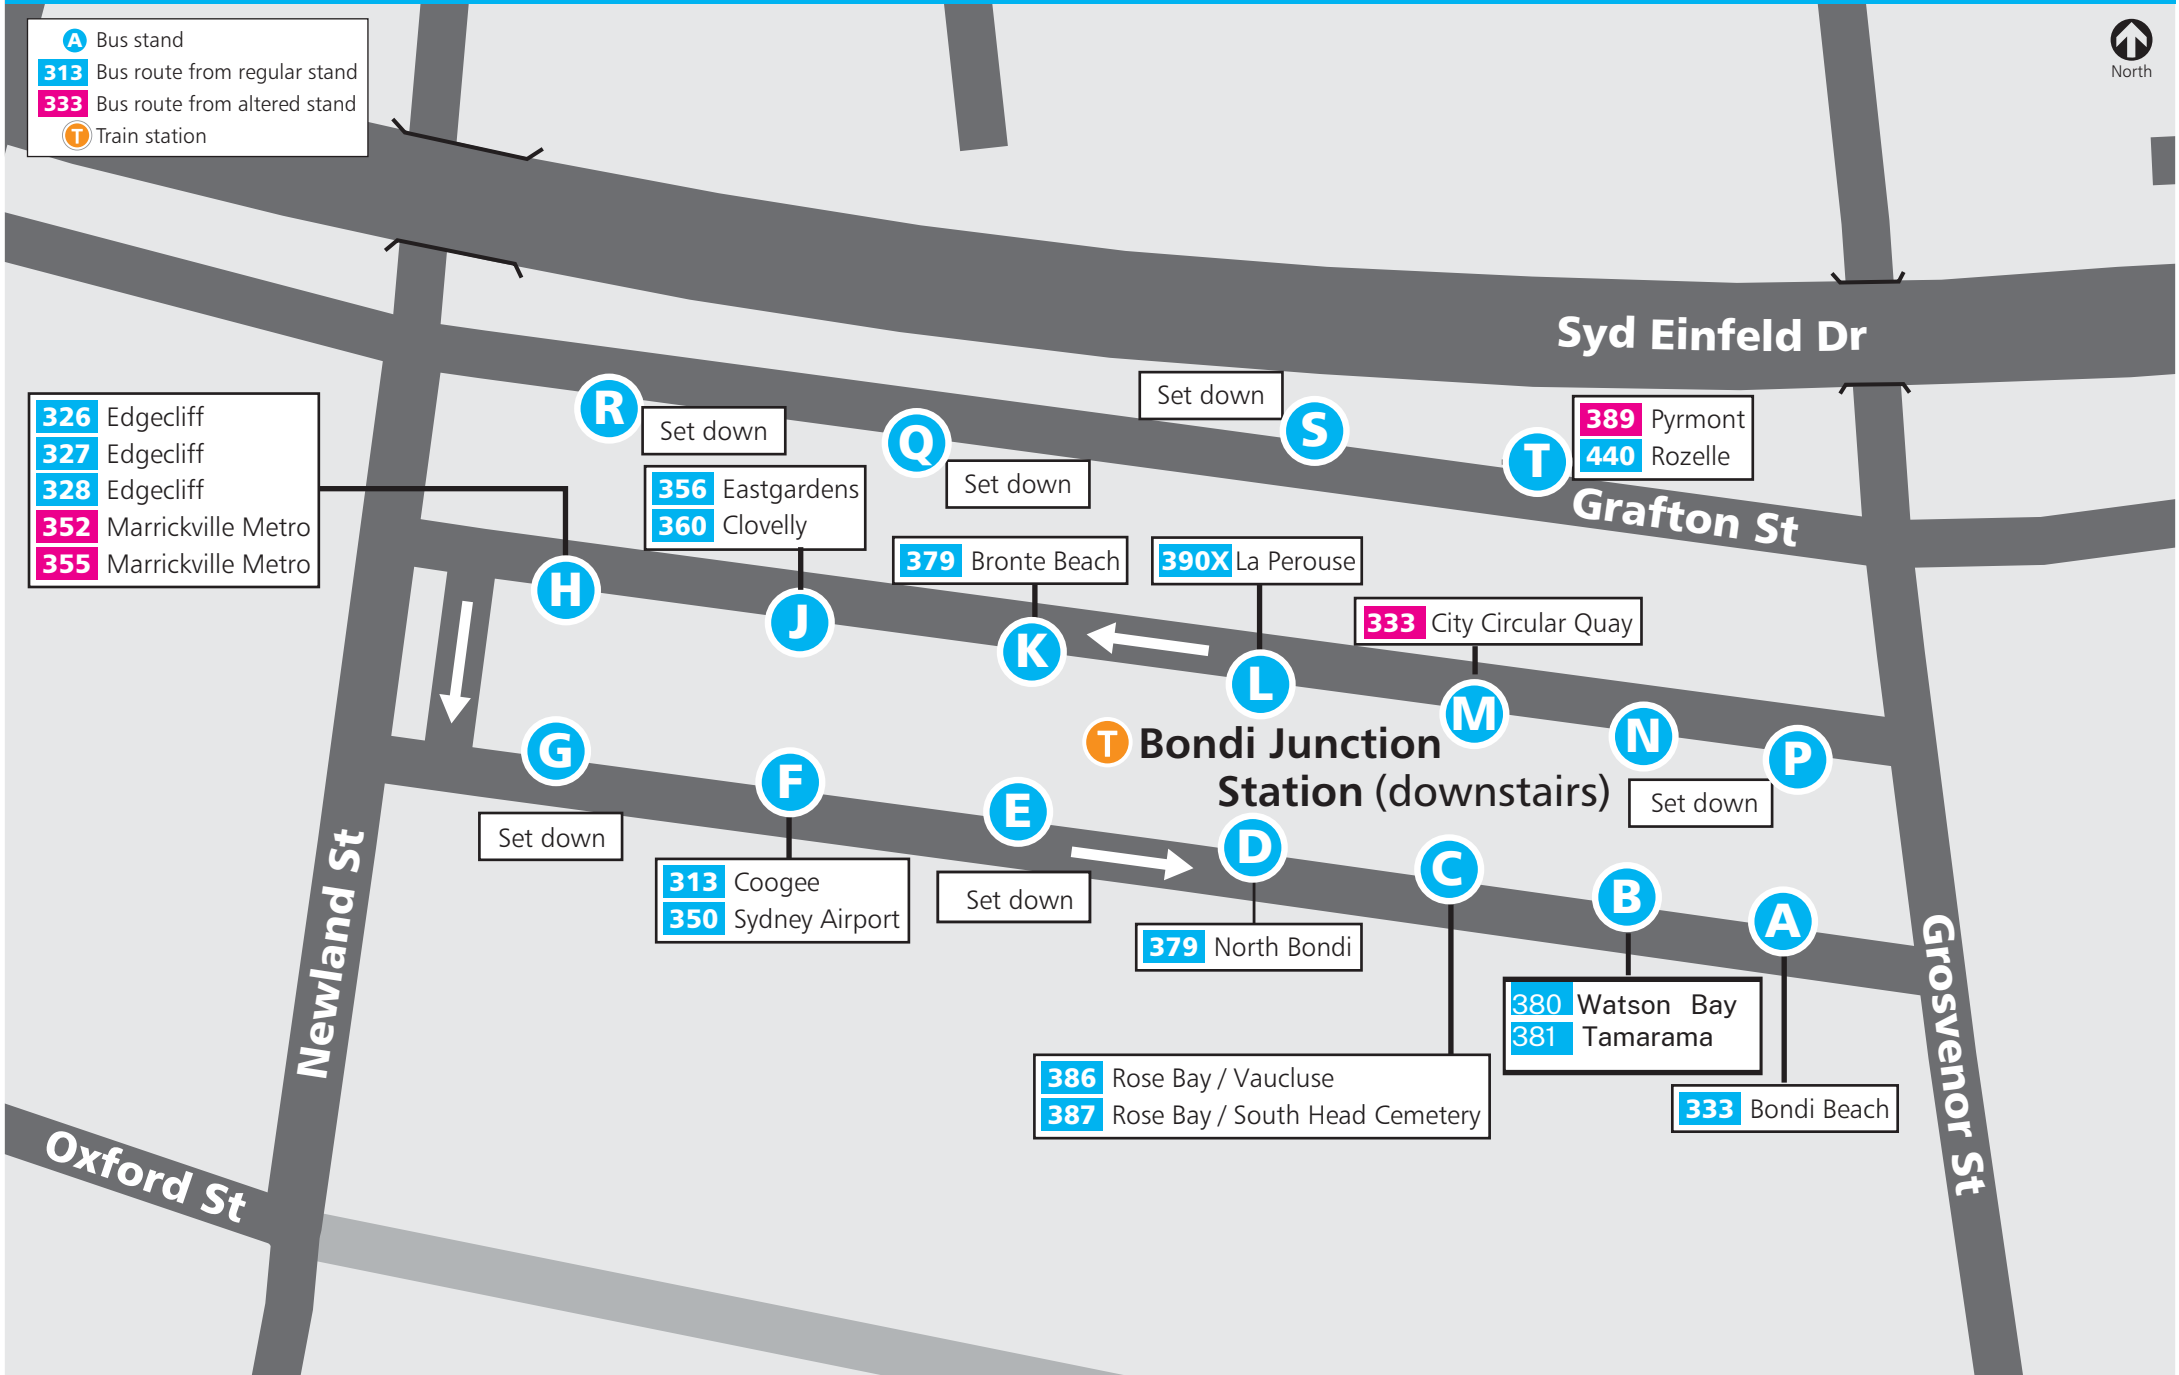

City 2 Surf - Bondi Junction Station - Service Changes

Sunday 11 August 2024, 09:00 to 16:00

- A Bus stand
- 313 Bus route from regular stand
- 333 Bus route from altered stand
- T Train station

- 326 Edgecliff
- 327 Edgecliff
- 328 Edgecliff
- 352 Marrickville Metro
- 355 Marrickville Metro

H
Set down

R
Set down

J
356 Eastgardens
360 Clovelly

Q
Set down

K
379 Bronte Beach

S
Set down

L
390X La Perouse

T
339 Pyrmont
440 Rozelle

M
333 City Circular Quay

T Bondi Junction Station (downstairs)

N
Set down

G
Set down

F
313 Coogee
350 Sydney Airport

E
Set down

D
379 North Bondi

C

B
380 Watson Bay
381 Tamarama

A

386 Rose Bay / Vaucluse
387 Rose Bay / South Head Cemetery

333 Bondi Beach

Newland St

Oxford St

Syd Einfeld Dr

Grafton St