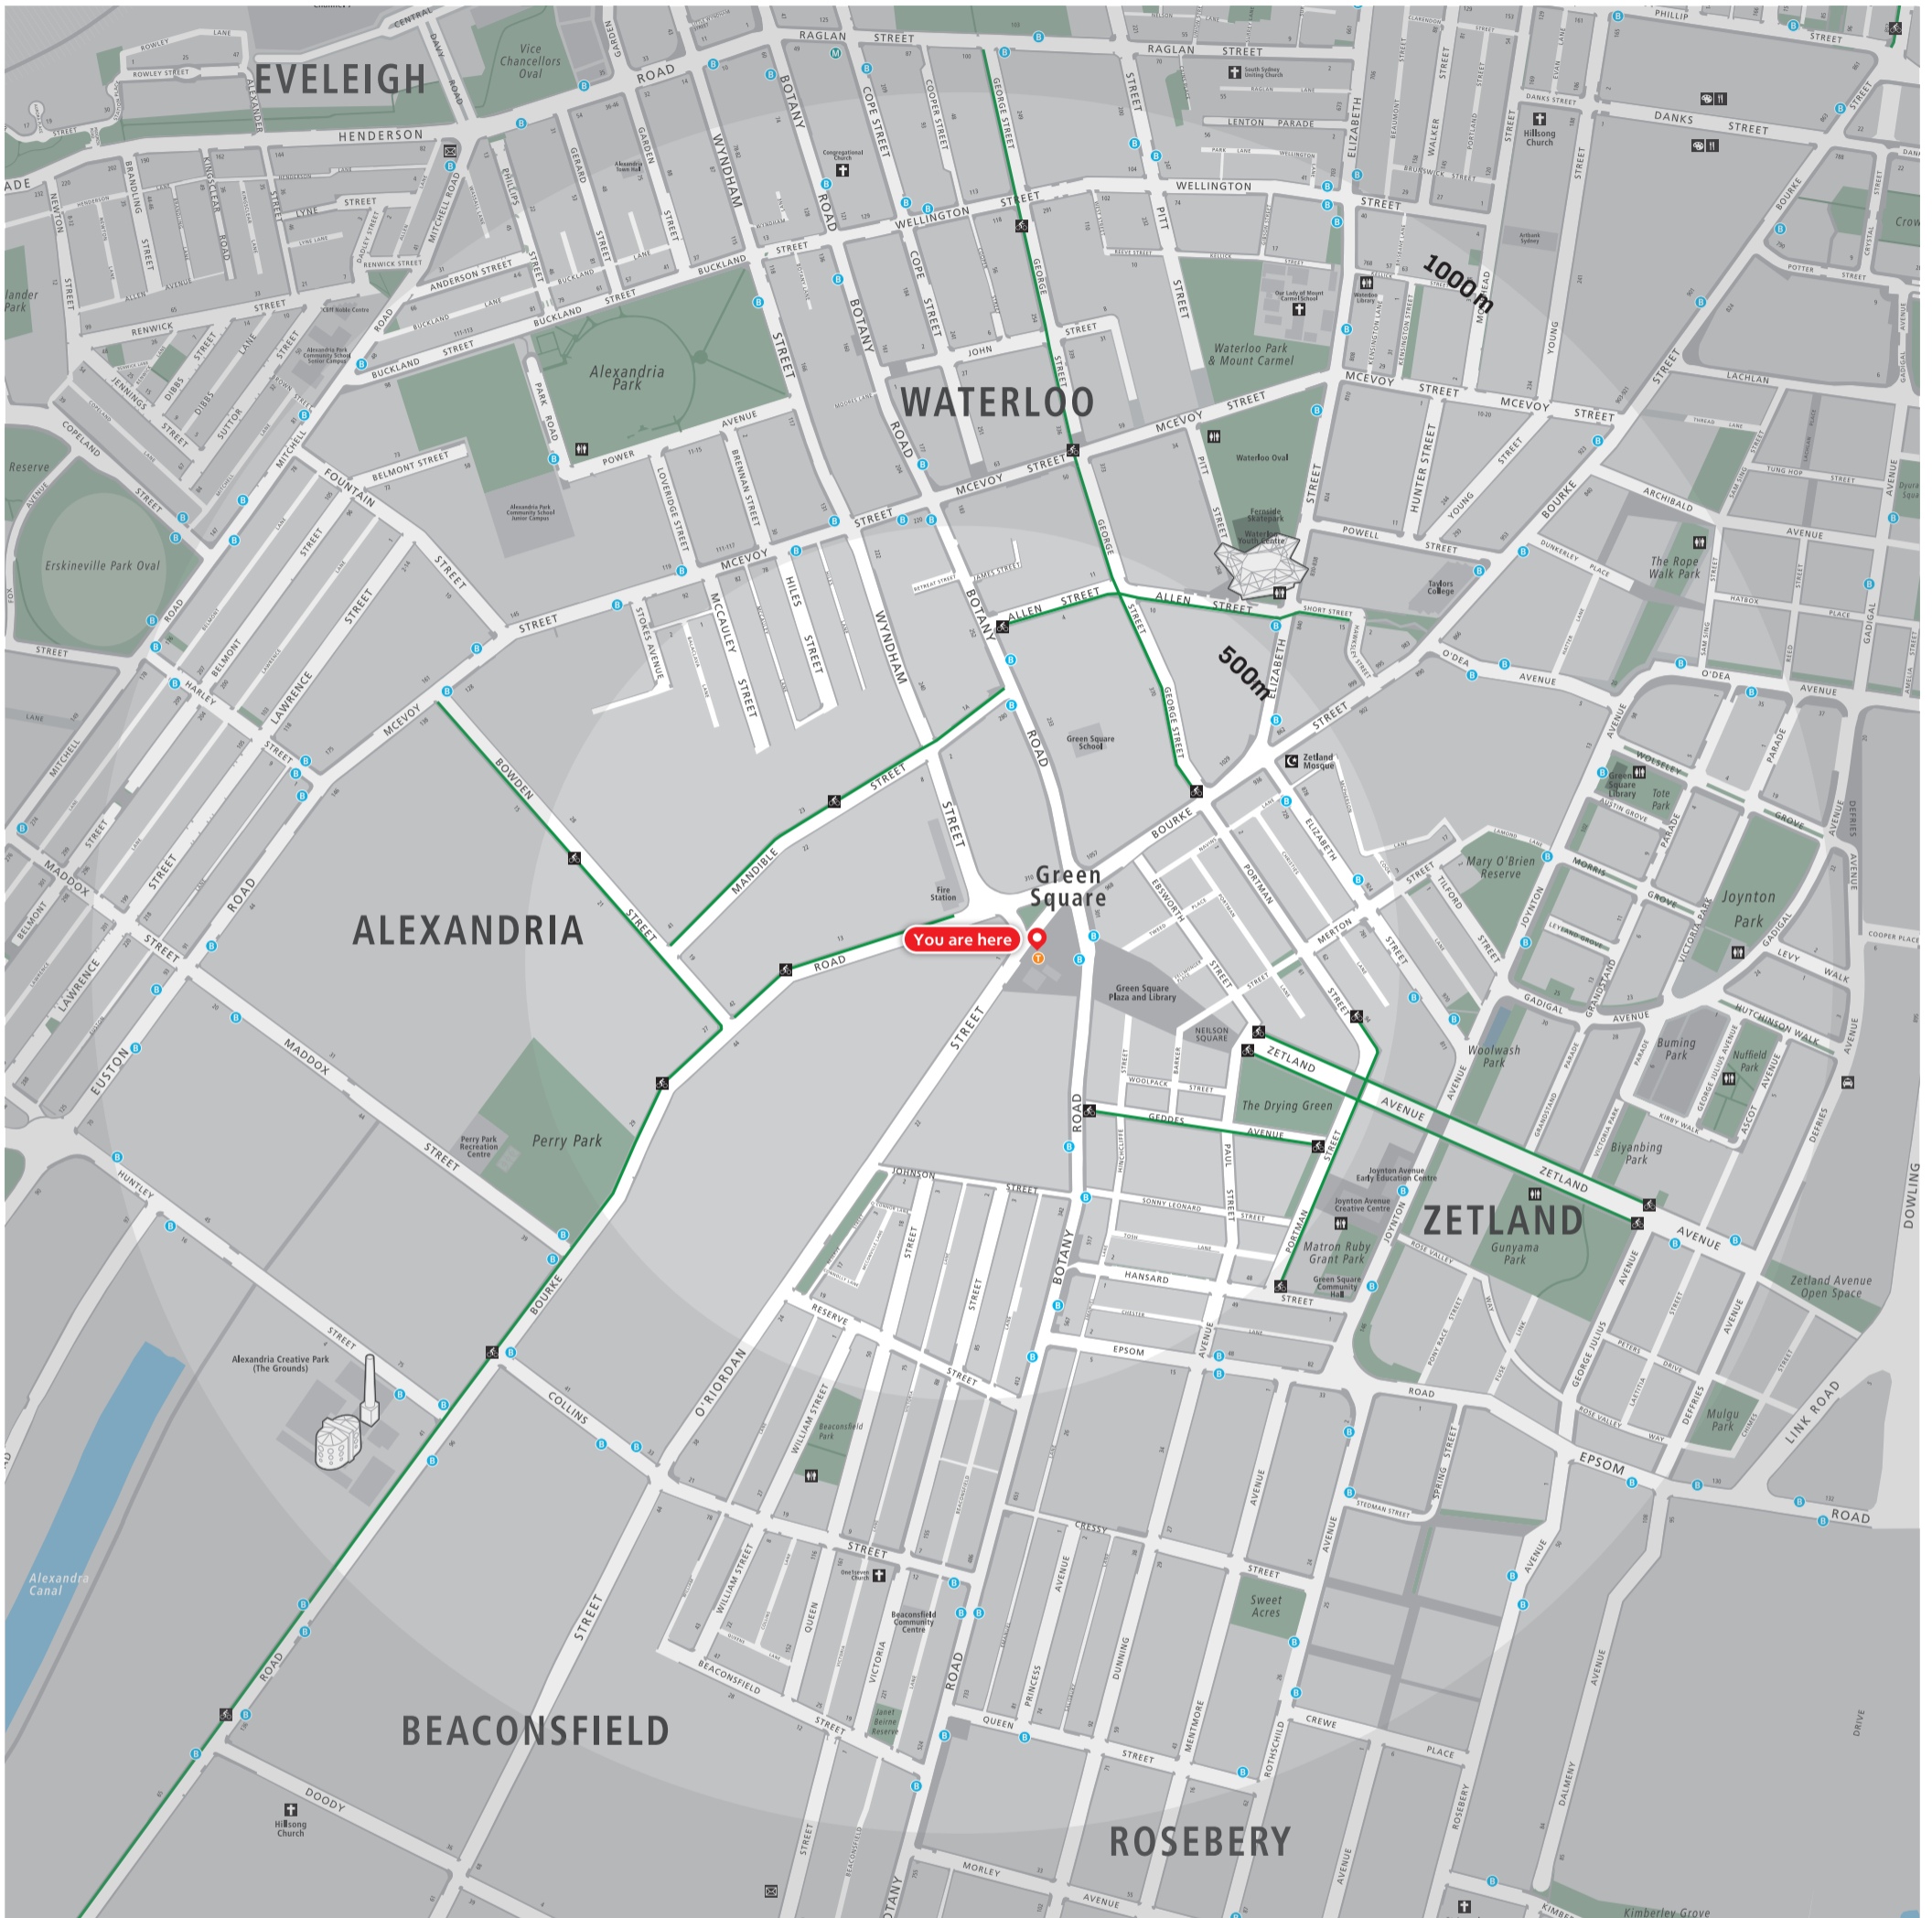

Local area map

T Train station

M Metro station

B Bus stop

 On / off road cycling path

0 250
metres

Disclaimer: Information in this map is based on the latest details at the time of printing, and is subject to change without notice. May 2019.

Map graphic copyright © 2019 City of Sydney