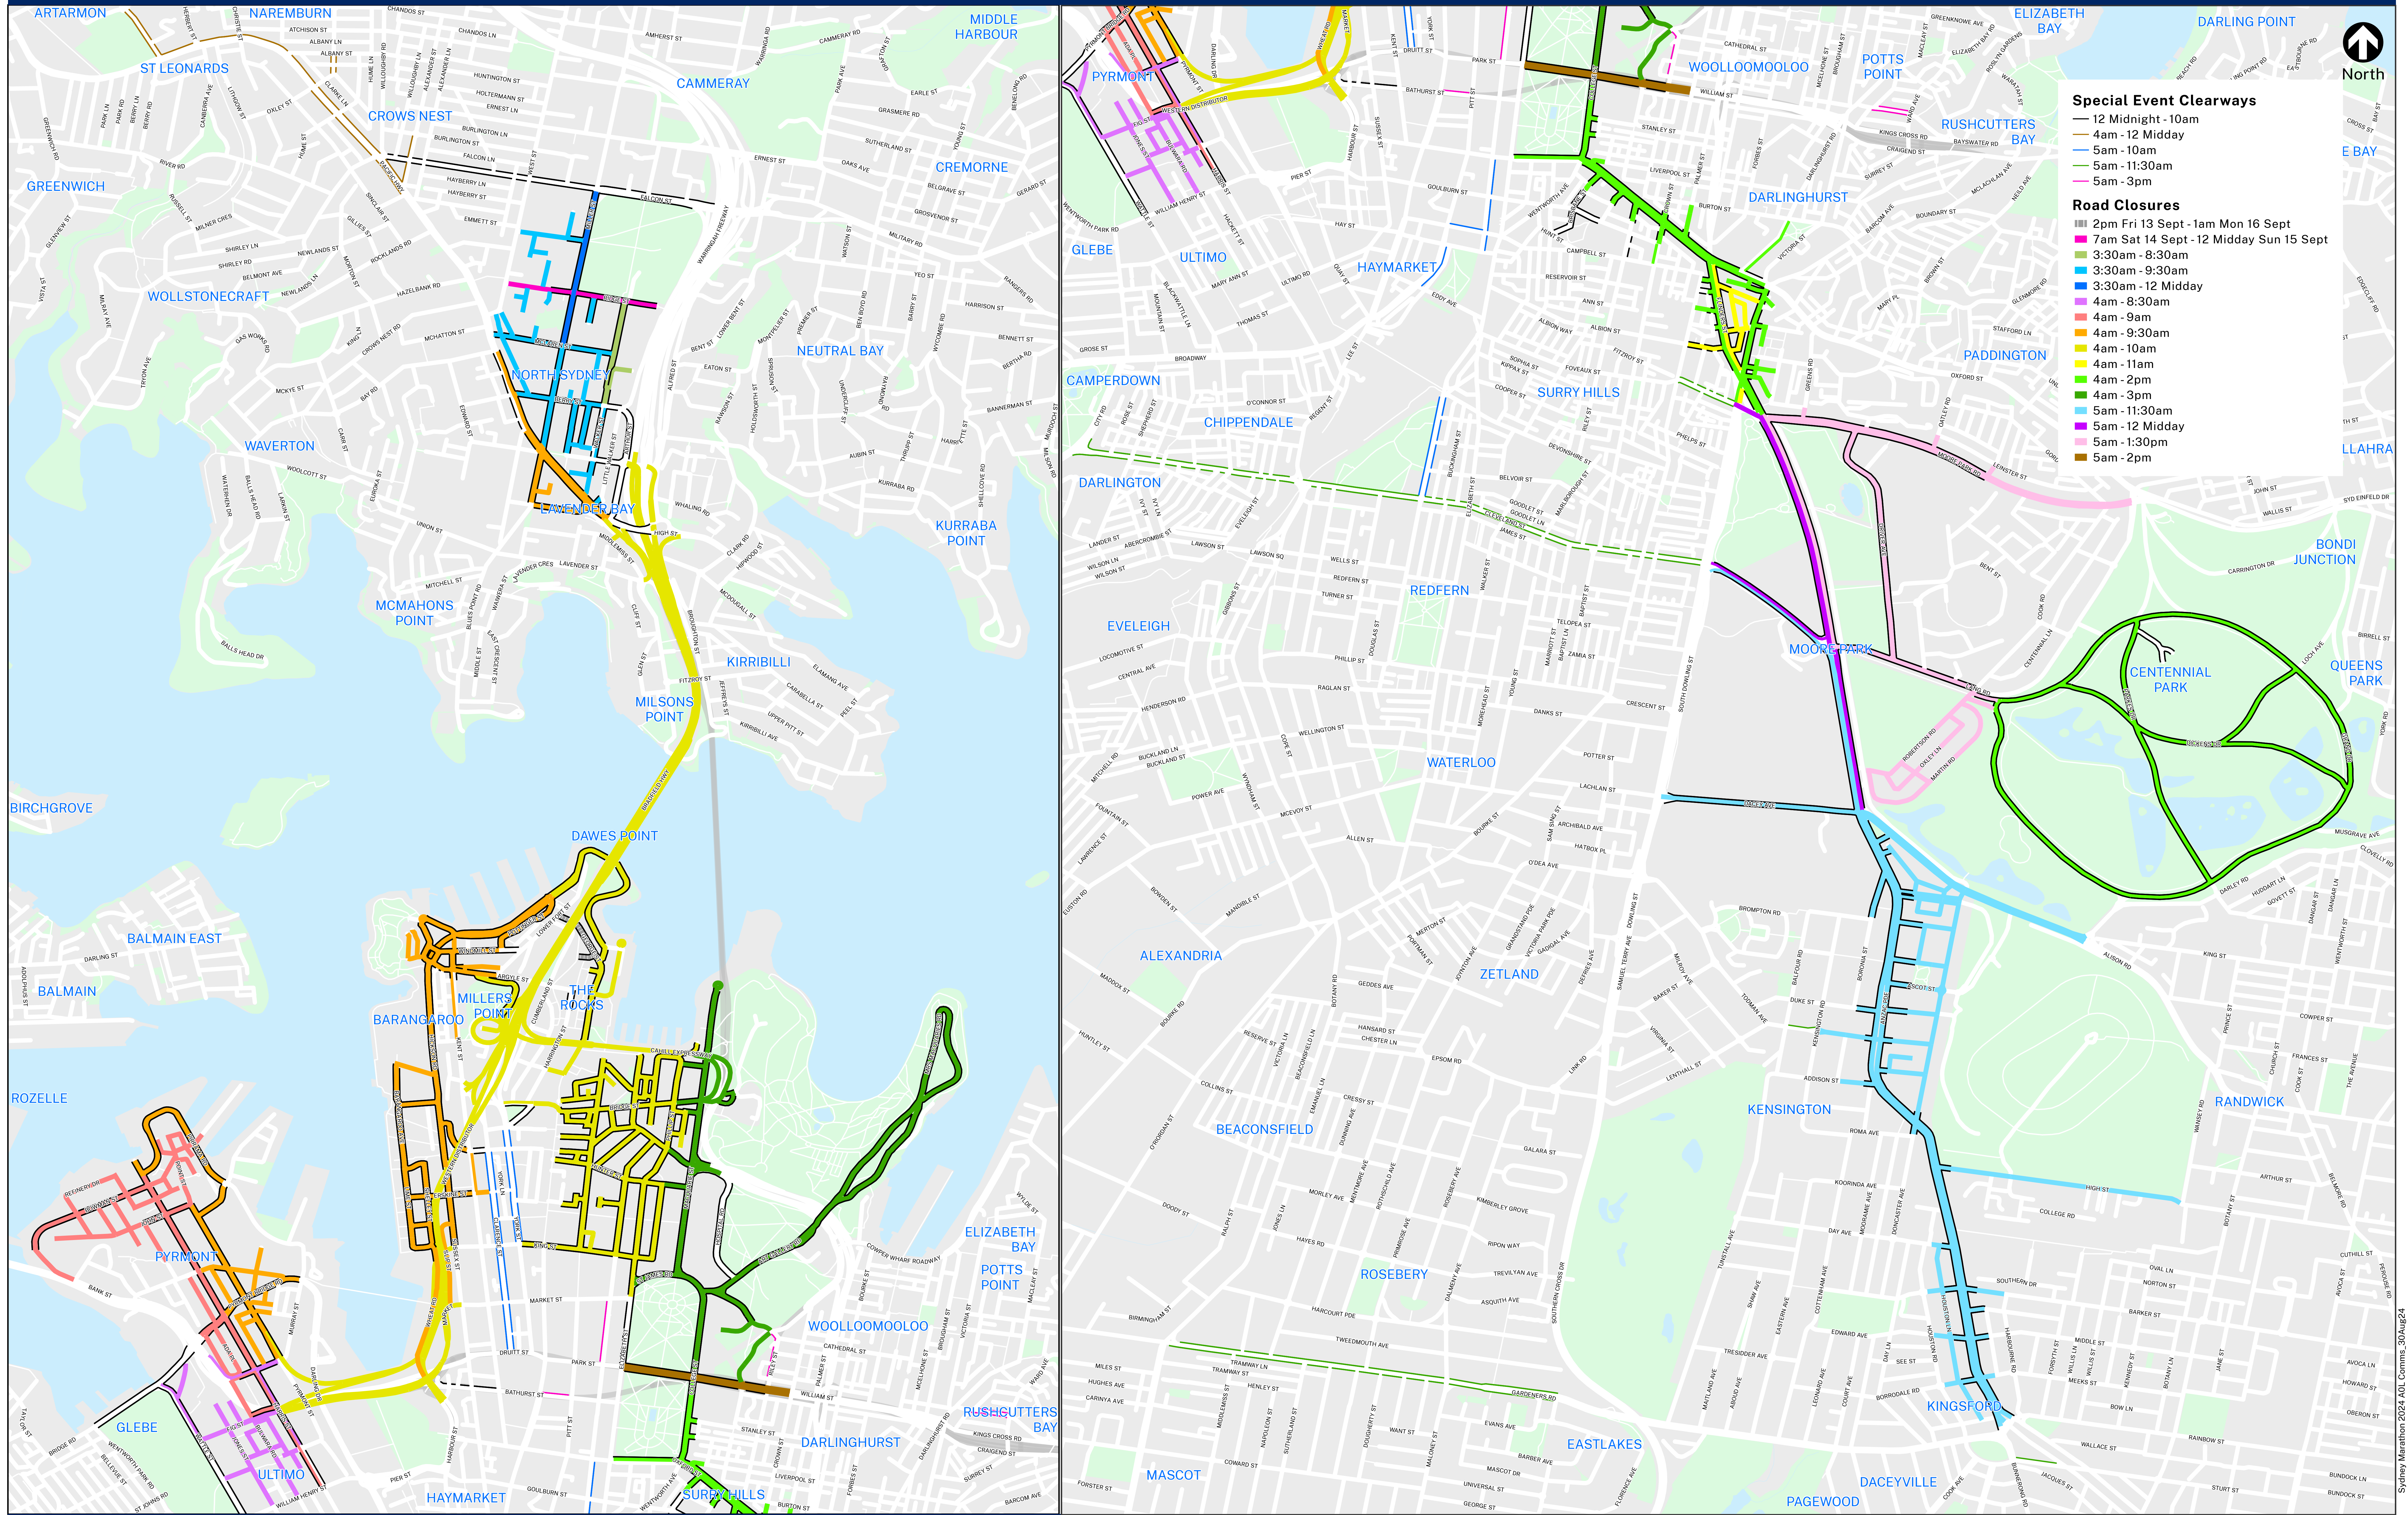

# Sydney Marathon - Sunday 15 September 2024

## Road Closures & Special Event Clearways

- Special Event Clearways**
- 12 Midnight - 10am
  - 4am - 12 Midday
  - 5am - 10am
  - 5am - 11:30am
  - 5am - 3pm
- Road Closures**
- 2pm Fri 13 Sept - 1am Mon 16 Sept
  - 7am Sat 14 Sept - 12 Midday Sun 15 Sept
  - 3:30am - 8:30am
  - 3:30am - 9:30am
  - 3:30am - 12 Midday
  - 4am - 8:30am
  - 4am - 9am
  - 4am - 9:30am
  - 4am - 10am
  - 4am - 11am
  - 4am - 2pm
  - 4am - 3pm
  - 5am - 11:30am
  - 5am - 12 Midday
  - 5am - 1:30pm
  - 5am - 2pm