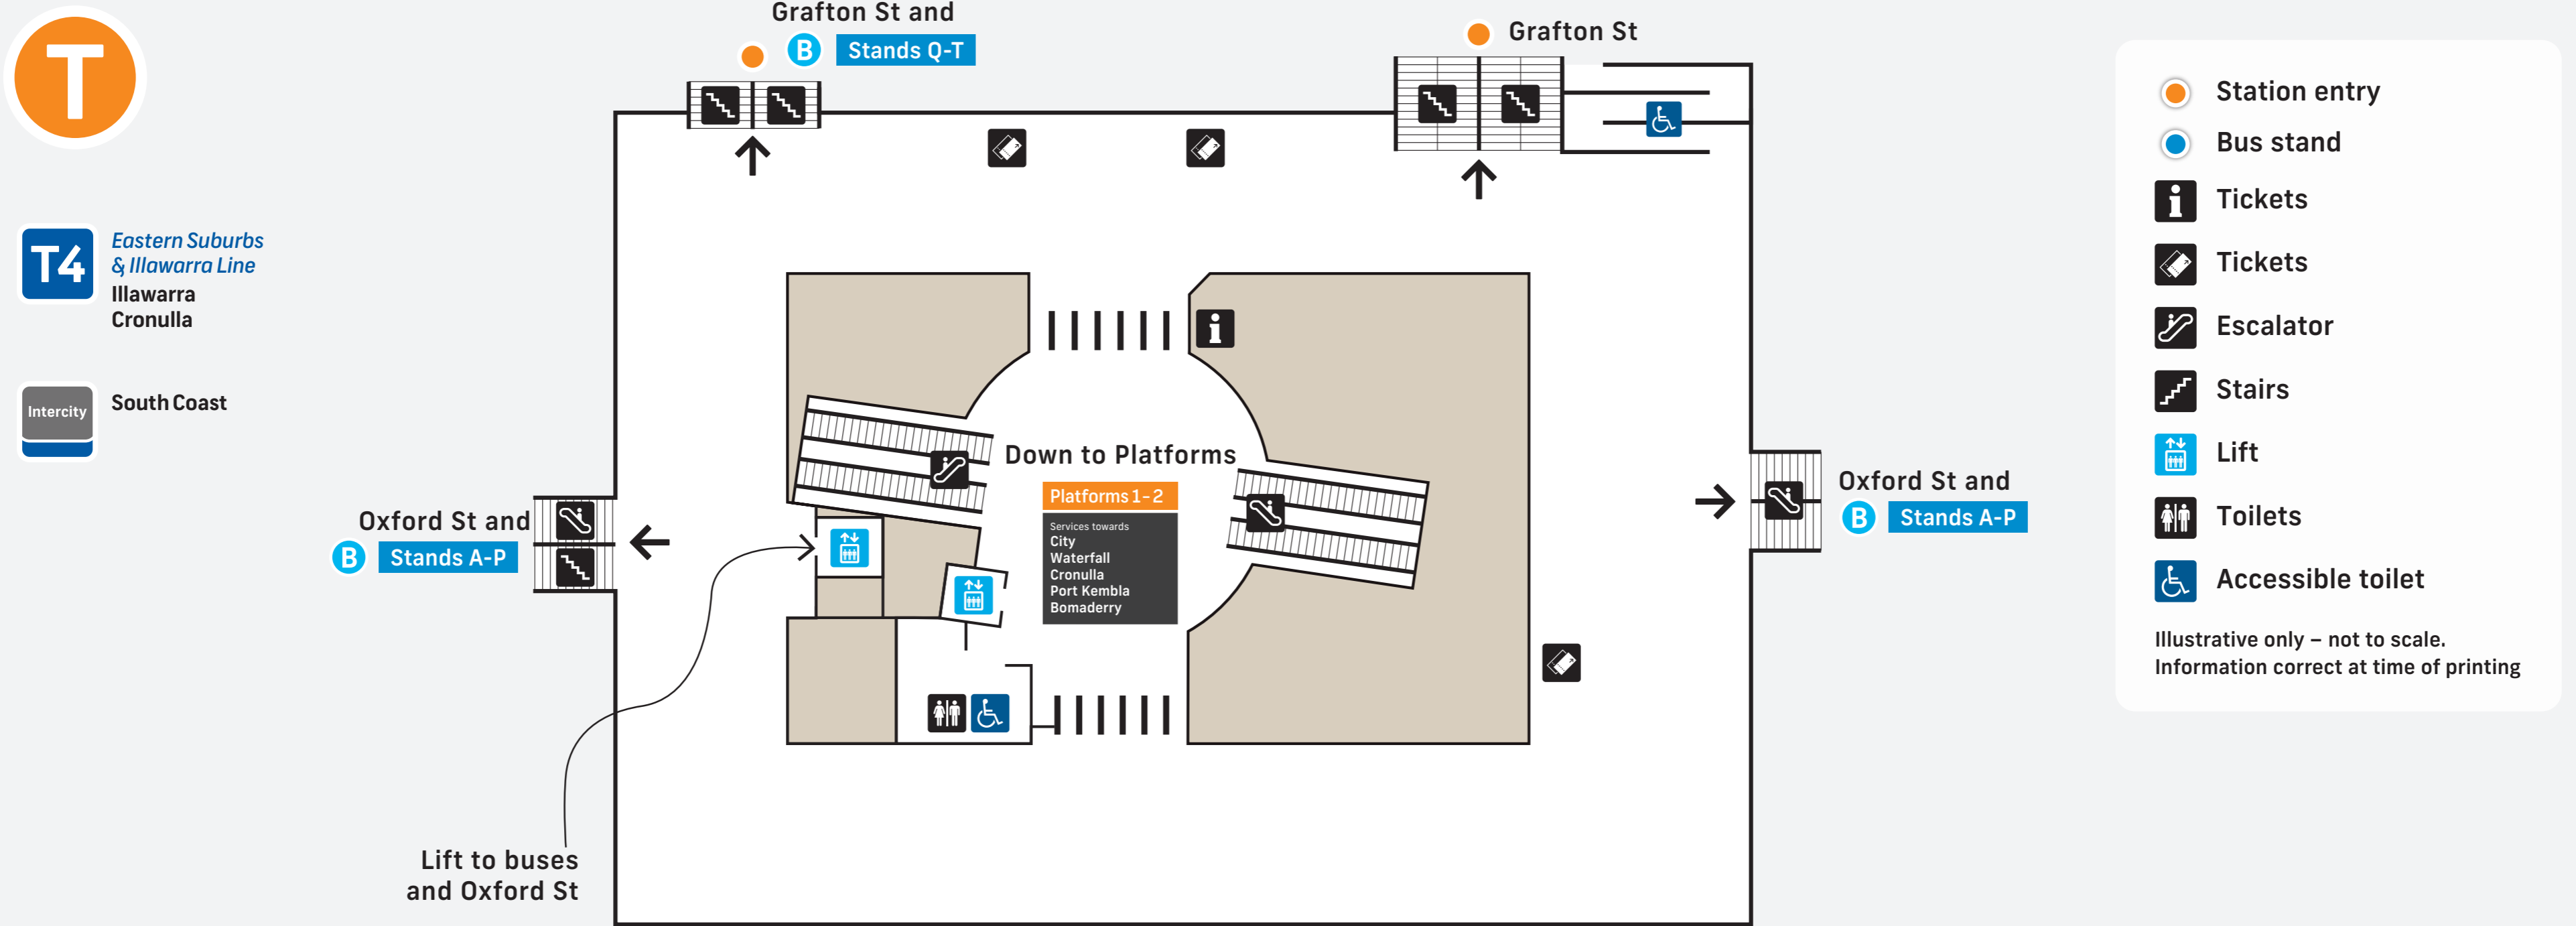

Bondi Junction Station Public Transport Map

Train station concourse level

Bus interchange level

Stand A Stop no. 202269 333 North Bondi	Stand F Stop no. 202273 313 Coogee 350 Sydney Airport ✈️	Stand K Stop no. 202277 379 Bronte	Stand Q Stop no. 202268 Arrivals only
Stand B Stop no. 202249 380 Watsons Bay 381 Bondi Junction via Tamarama	Stand G Stop no. 202267 Arrivals only	Stand L Stop no. 202278 390X La Perouse	Stand R Stop no. 202281 333 City Circular Quay 352 Marrickville Metro 355 Marrickville Metro 389 Pyrmont
Stand C Stop no. 202270 386 Vaucluse 387 South Head Cemetery	Stand H Stop no. 202275 326 Edgecliff via Bellevue Hill 327 Edgecliff via Manning Rd 328 Darling Point	Stand M Stop no. 202279 School services only	Stand S Stop no. 202212 Arrivals only
Stand D Stop no. 202271 379 North Bondi	Stand J Stop no. 202276 356 Eastgardens 360 Clovelly	Stand N Stop no. 202280 Arrivals only	Stand T Stop no. 202213 440 Rozelle
Stand E Stop no. 202272 Arrivals only		Stand P Stop no. 202266 Arrivals only	

Going to the beach?

Bondi Beach 333 Stand A 380 Stand B	Coogee Beach 313 Stand F 350 Stand F
Bronte Beach 379 Stand K	Tamarama Beach 381 Stand B

✈️ Going to Sydney Airport?

Catch the 350 bus from Stand F for Domestic Terminal. Change at Domestic Terminal for the 420 bus to International Terminal.