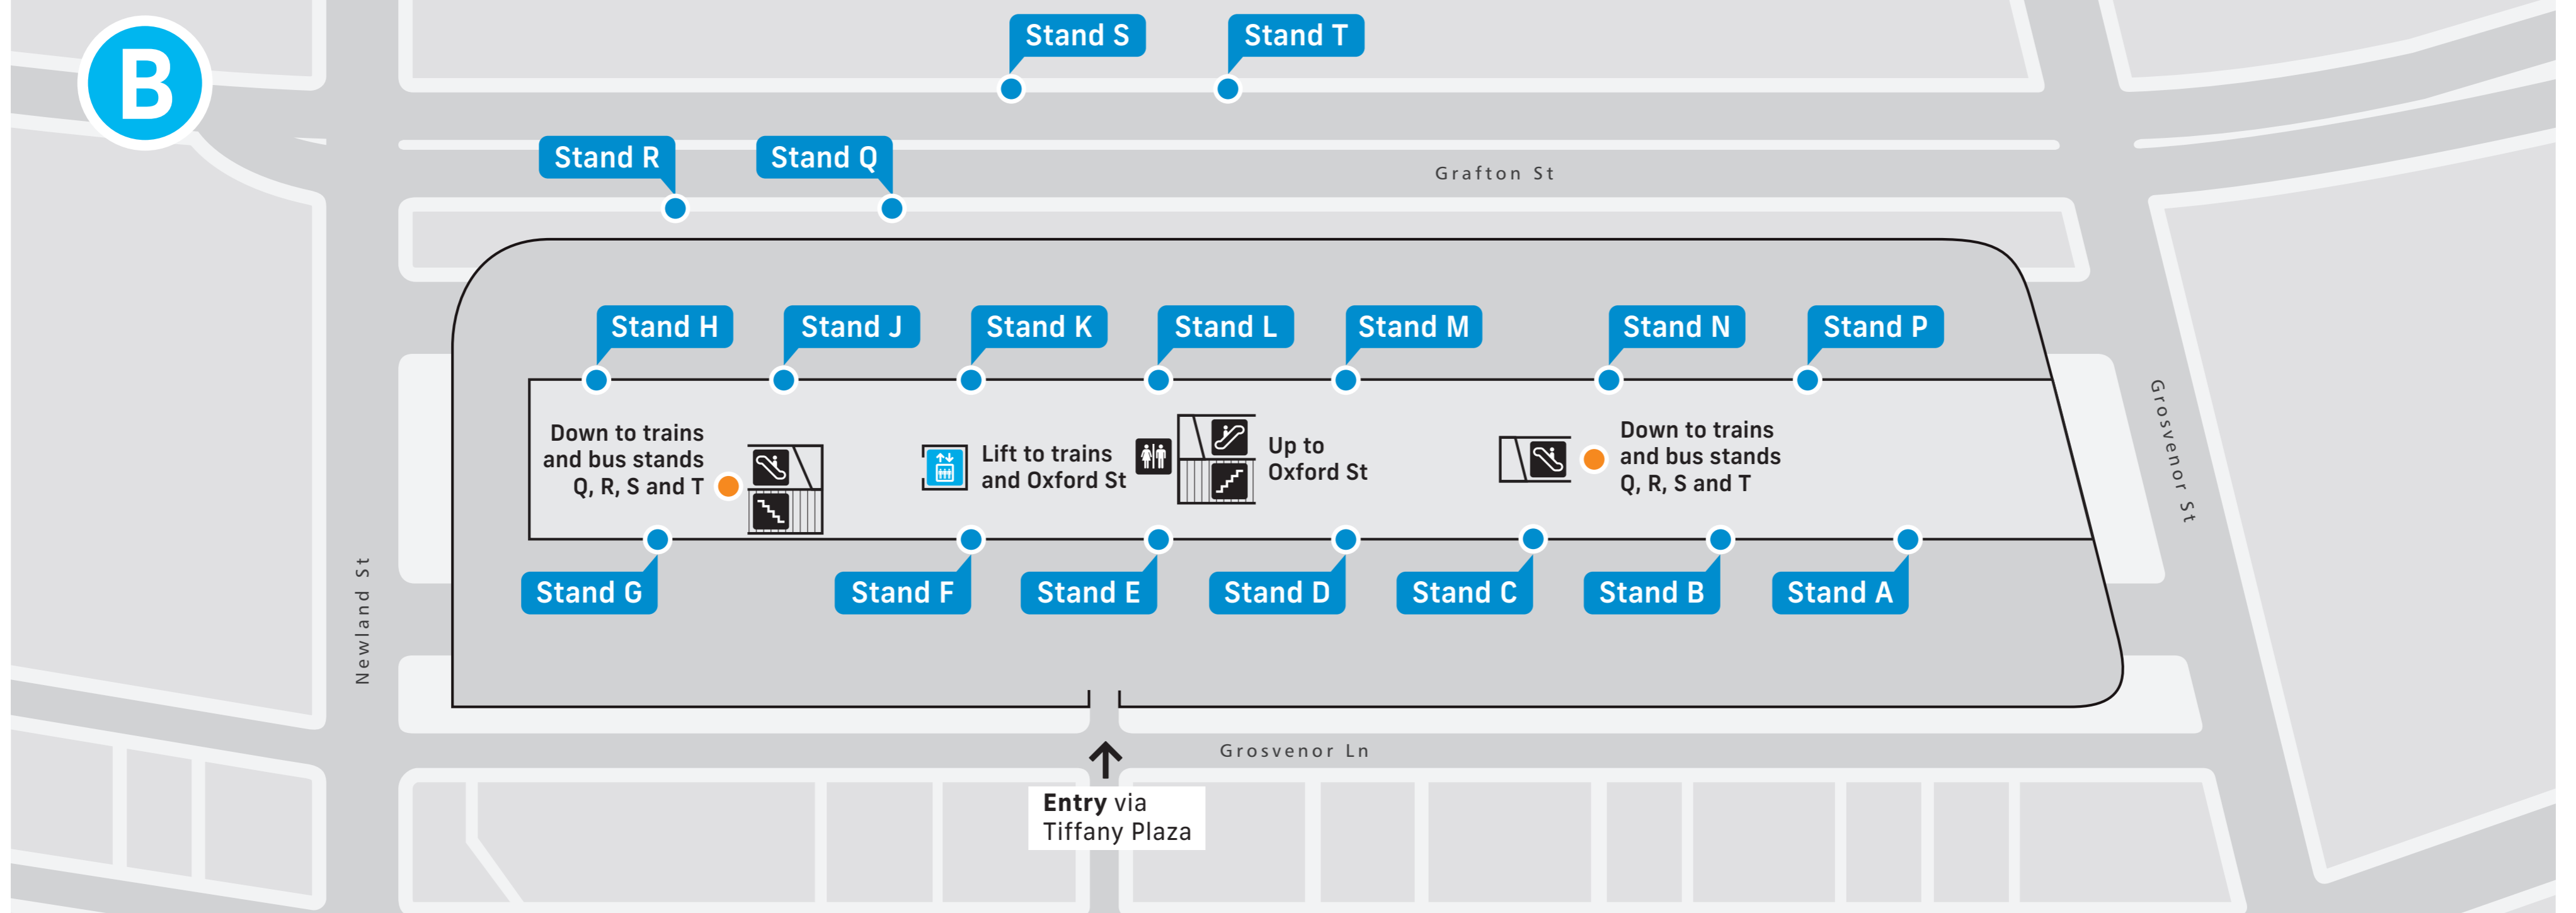

Bondi Junction Station Public Transport Map

Train station concourse level

Bus interchange level

Stand A Stop no. 202269 333 North Bondi	Stand F Stop no. 202273 313 Coogee 350 Sydney Airport ✈️	Stand K Stop no. 202277 379 Bronte	Stand Q Stop no. 202268 Arrivals only
Stand B Stop no. 202249 380 Watsons Bay 381 Bondi Junction via Tamarama	Stand G Stop no. 202267 Arrivals only	Stand L Stop no. 202278 390X La Perouse	Stand R Stop no. 202281 333 City Circular Quay 352 Marrickville Metro 355 Marrickville Metro 389 Pyrmont
Stand C Stop no. 202270 386 Vaucluse 387 South Head Cemetery	Stand H Stop no. 202275 326 Edgecliff via Bellevue Hill 327 Edgecliff via Manning Rd 328 Darling Point	Stand M Stop no. 202279 School services only	Stand S Stop no. 202212 Arrivals only
Stand D Stop no. 202271 379 North Bondi	Stand J Stop no. 202276 356 Eastgardens 360 Clovelly	Stand N Stop no. 202280 Arrivals only	Stand T Stop no. 202213 440 Rozelle
Stand E Stop no. 202272 Arrivals only		Stand P Stop no. 202266 Arrivals only	

Going to the beach?

Bondi Beach 333 Stand A 380 Stand B	Coogee Beach 313 Stand F 350 Stand F
Bronte Beach 379 Stand K	Tamarama Beach 381 Stand B

✈️ Going to Sydney Airport?

Catch the 350 bus from Stand F for Domestic Terminal. Change at Domestic Terminal for the 420 bus to International Terminal.