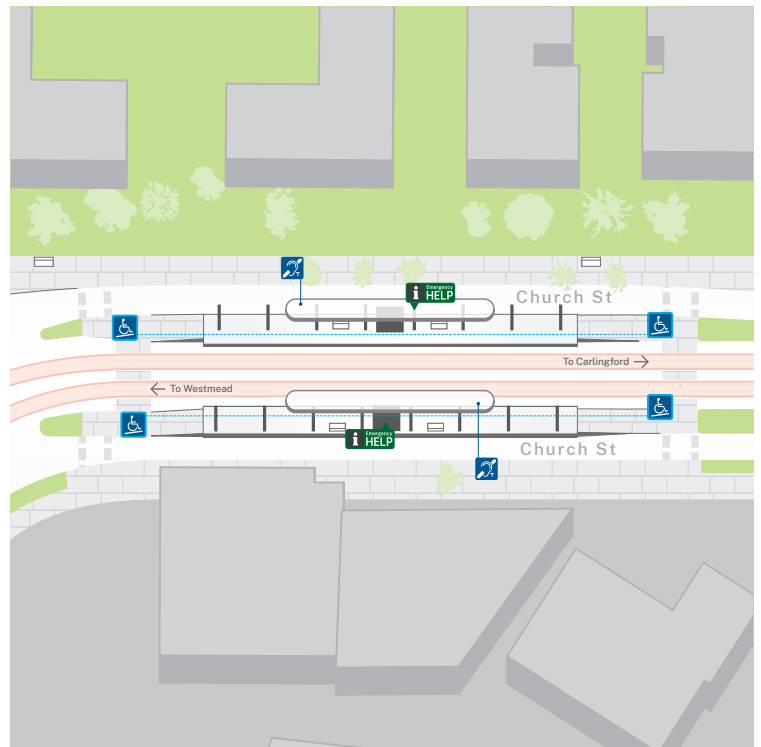

B Bus services depart from Bus stop 215145 towards Blacktown, Dural, Epping, Hornsby, Rouse Hill and Winston Hills. For more details and for services from other bus stops nearby, visit transportnsw.info

Kiss and ride bays are located on Factory Street.

Bike parking spaces are provided near this stop.

Customer assistance

Emergency HELP Emergency Help Points link directly to staff who can assist you. Penalties may apply for misuse of Emergency Help Points.

This stop is equipped with hearing loops below the shelter canopy. Use a T-Switch hearing aid to more easily hear customer announcements.

To report lost items visit transportnsw.info. For hearing or speech impairments, please contact the National Relay Service on 133 677 or visit relayservice.gov.au

Facilities

Accessible toilets are available at Richie Benaud Oval - Belmore Park. Visit toiletmap.gov.au for opening hours

Tickets

For light rail services, you can use an Opal card, a contactless credit or debit card or a linked device to pay for travel by tapping on and tapping off at the Opal readers on each platform.

Plan ahead and top up or purchase your Opal card online or from an Opal retailer. Visit transportnsw.info for more information.

Tap on and tap off, every time. Remember to both tap on and tap off to avoid a fine of up to $550.00.