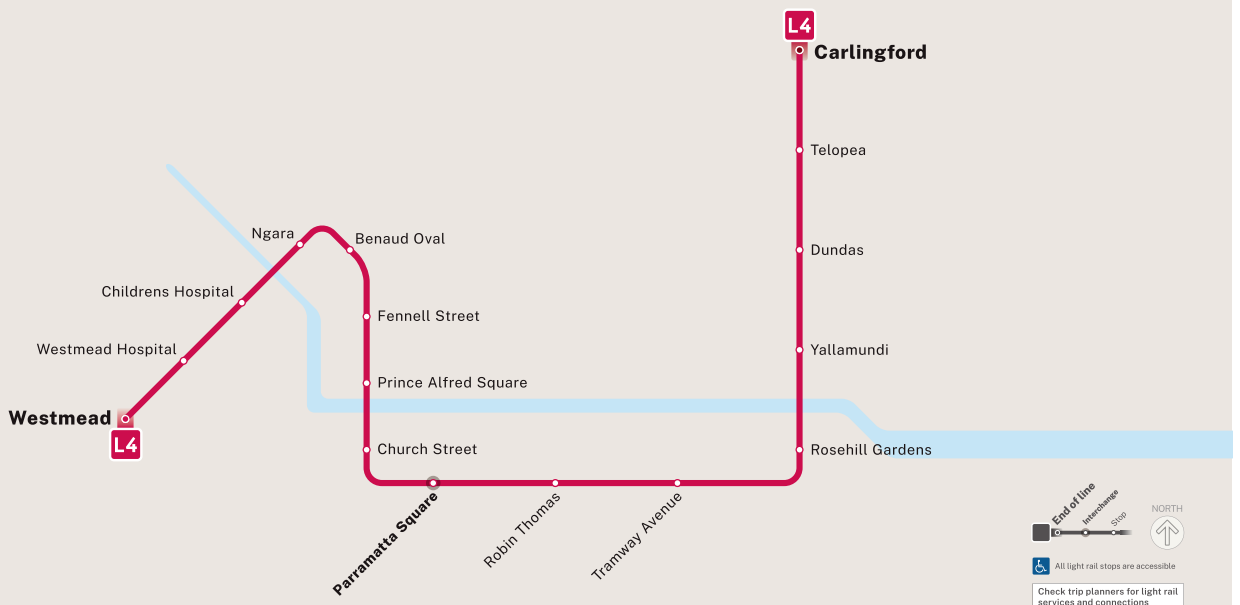

B Bus services depart from Bus stop 215145 towards Blacktown, Dural, Epping, Hornsby, Rouse Hill and Winston Hills. For more details and for services from other bus stops nearby, visit transportnsw.info

Parramatta light rail network

L Light Rail

Parramatta light rail lines

L4 Westmead & Carlingford Line
Westmead Carlingford

Copyright © 2024 Transport for NSW