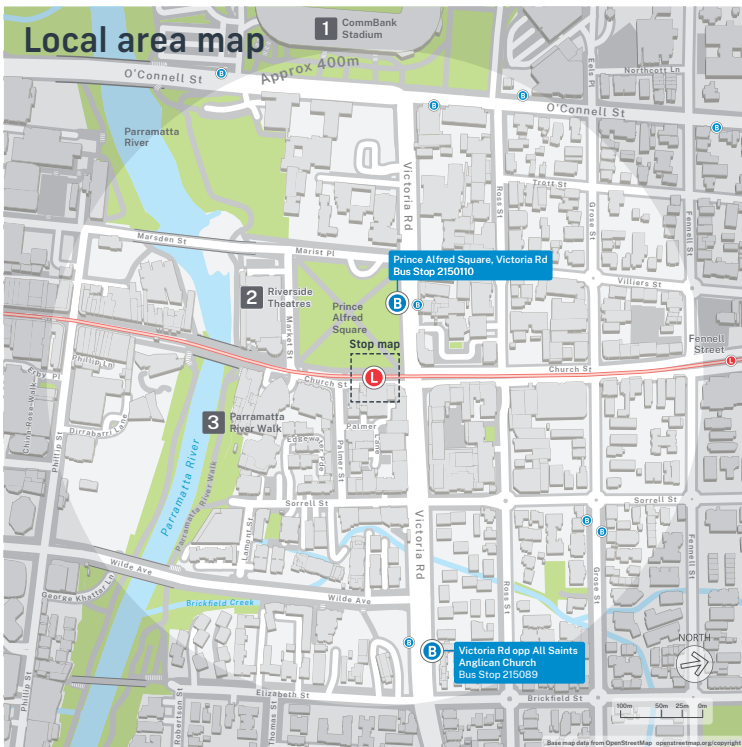

Stop guide

Next services information

Visit transportnsw.info or scan this QR code for next services information

Transport connections

L L4 Westmead & Carlingford Line services operate Monday to Sunday 05:00 to 01:00. For next services information refer to information displays on platforms.

B Bus services depart from: Bus stop 215089 towards City, Eastwood, Sydney Olympic Park and West Ryde. Bus stop 2150110 towards Blacktown, Dural, Epping, Hornsby, Macquarie Park, North Parramatta, Oatlands, Pennant Hills, Rouse Hill Station and Winston Hills. For more details and for services from other bus stops nearby, visit transportnsw.info.

Destinations

- 1 CommBank Stadium
- 2 Riverside Theatres
- 3 Parramatta River Walk

Parramatta light rail network

L Light Rail

Parramatta light rail lines

L4 Westmead & Carlingford Line
Westmead Carlingford

End of line
 Interchange
 Stop
 NORTH
 All light rail stops are accessible
Check trip planners for light rail services and connections