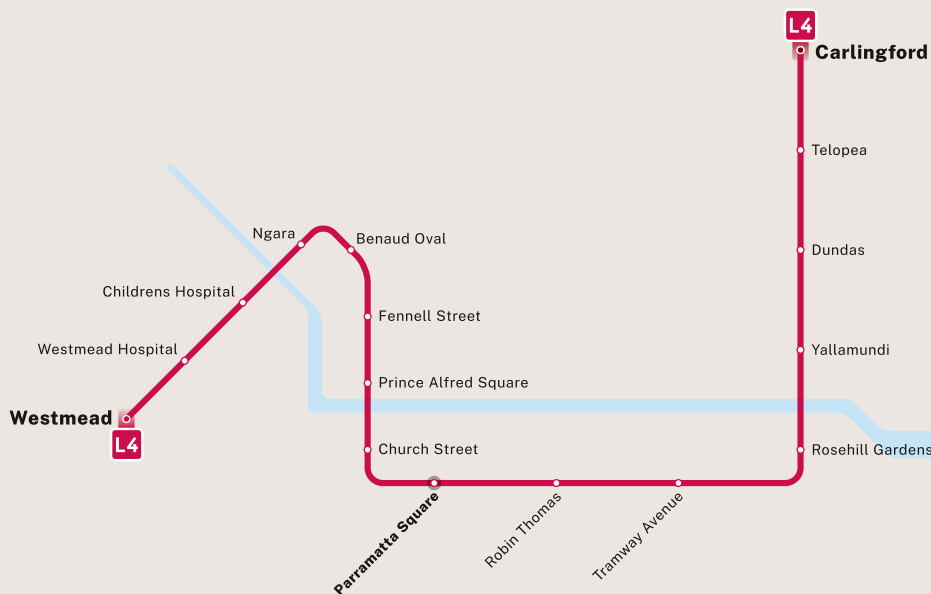

Stop guide

Next services information

Visit transportnsw.info or scan this QR code for next services information

Transport connections

L L4 Westmead & Carlingford Line services operate Monday to Sunday 05:00 to 01:00. For next services information refer to information displays on platforms.

B Bus services depart from: Bus stop 215089 towards City, Eastwood, Sydney Olympic Park and West Ryde. Bus stop 2150110 towards Blacktown, Dural, Epping, Hornsby, Macquarie Park, North Parramatta, Oatlands, Pennant Hills, Rouse Hill Station and Winston Hills. For more details and for services from other bus stops nearby, visit transportnsw.info.

Destinations

- 1 CommBank Stadium
- 2 Riverside Theatres
- 3 Parramatta River Walk

Parramatta light rail network

L Light Rail

Parramatta light rail lines

L4 Westmead & Carlingford Line
Westmead Carlingford

End of line
 Interchange
 Stop
 NORTH
 All light rail stops are accessible
Check trip planners for light rail services and connections