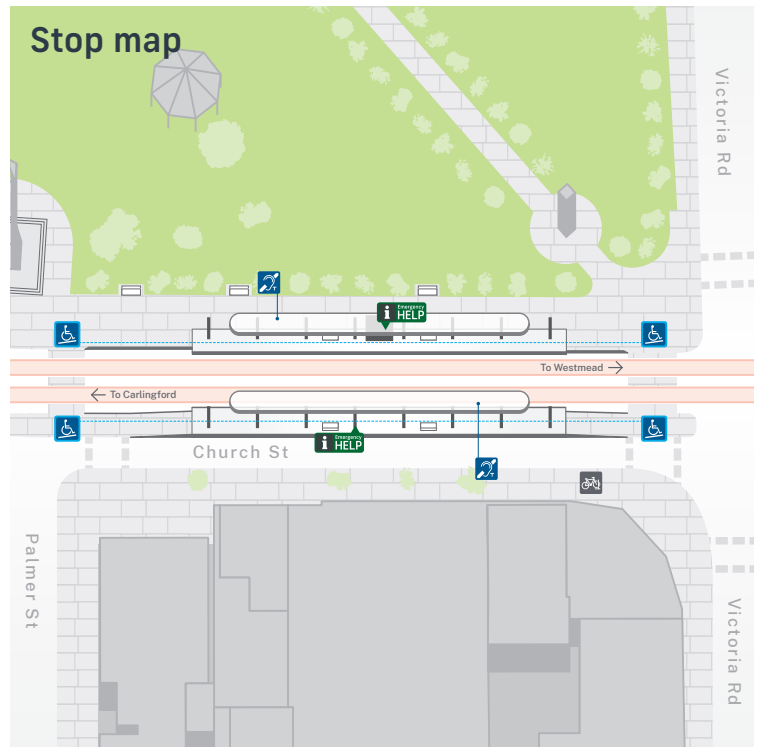

B Bus services depart from: Bus stop 215089 towards City, Eastwood, Sydney Olympic Park and West Ryde. Bus stop 2150110 towards Blacktown, Dural, Epping, Hornsby, Macquarie Park, North Parramatta, Oatlands, Pennant Hills, Rouse Hill Station and Winston Hills. For more details and for services from other bus stops nearby, visit transportnsw.info.

Bike parking spaces are provided at this stop.

Customer assistance

Emergency Help Points link directly to staff who can assist you. Penalties may apply for misuse of Emergency Help Points.

This stop is equipped with hearing loops below the shelter canopy. Use a T-Switch hearing aid to more easily hear customer announcements.

To report lost items visit transportnsw.info. For hearing or speech impairments, please contact the National Relay Service on 133 677 or visit relayservice.gov.au.

Tickets

For light rail services, you can use an Opal card, a contactless credit or debit card or a linked device to pay for travel by tapping on and tapping off at the Opal readers on each platform.

Plan ahead and top up or purchase your Opal card online or from an Opal retailer. Visit transportnsw.info for more information.

Tap on and tap off, every time. Remember to both tap on and tap off to avoid a fine of up to $550.00.

Destinations

- 1 CommBank Stadium
- 2 Riverside Theatres
- 3 Parramatta River Walk