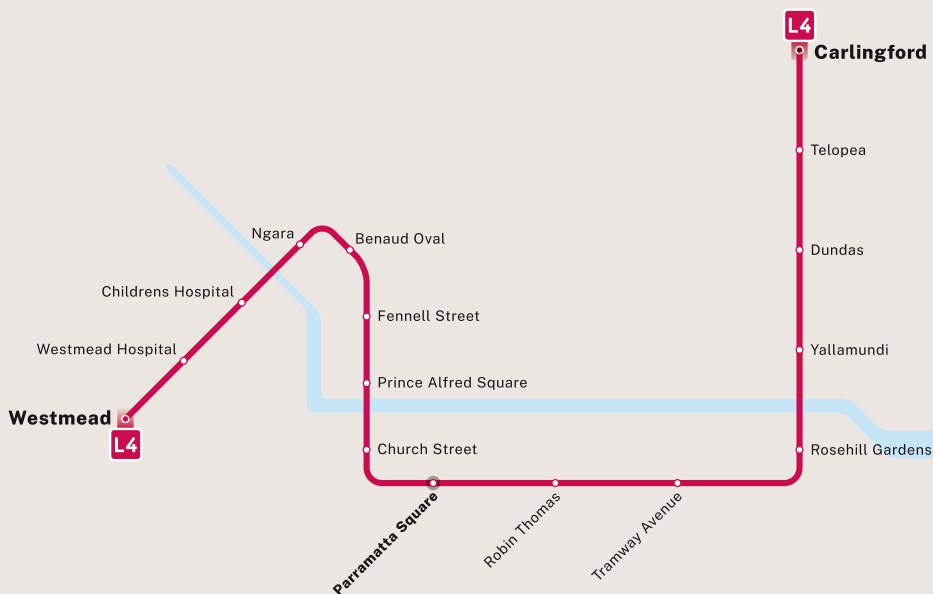

B Bus services depart from Bus stop 211613 towards Parramatta. Bus stop 211614 towards City, Eastwood, Sydney Olympic Park and West Ryde. For more details and of services from other bus stops nearby, visit transportnsw.info

P A commuter car park is located on the Brodie Street side of the stop.

A Kiss and ride bay is located on the Brodie Street side of the stop.

Bike parking spaces are provided at this stop.

Customer assistance

Destinations

1 Western Sydney University - Parramatta South Campus

Local area map

Stop map

Parramatta light rail network

L Light Rail

Parramatta light rail lines

L4 Westmead & Carlingford Line
Westmead
Carlingford

End of line
 Interchange
 Stop
 NORTH
 All light rail stops are accessible
Check trip planners for light rail services and connections