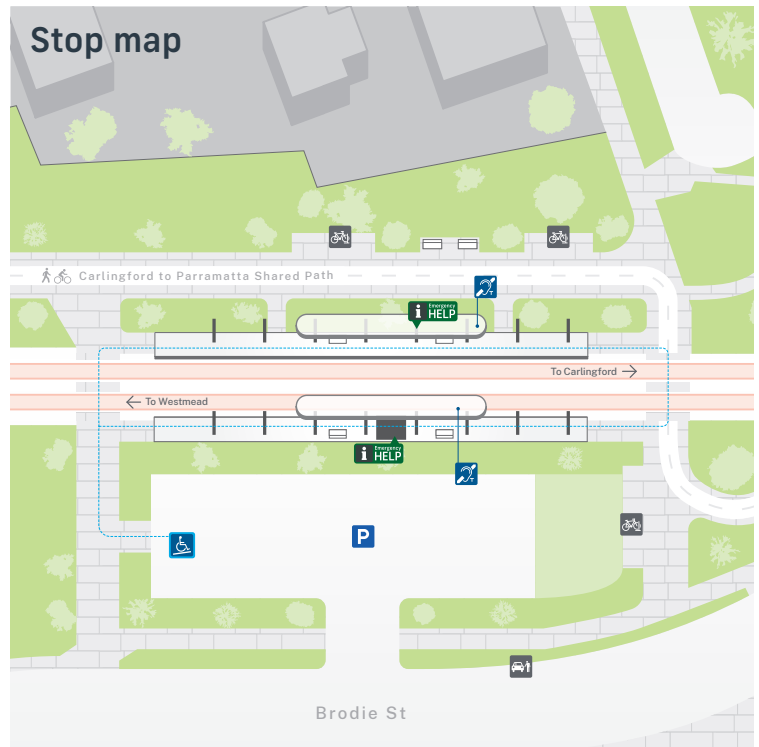

P A commuter car park is located on the Brodie Street side of the stop.

A Kiss and ride bay is located on the Brodie Street side of the stop.

Bike parking spaces are provided at this stop.

Customer assistance

Plan ahead and top up or purchase your Opal card online or from an Opal retailer. Visit transportnsw.info for more information.

Tap on and tap off, every time. Remember to both tap on and tap off to avoid a fine of up to \$550.00.

Destinations

1 Western Sydney University - Parramatta South Campus

Local area map

Stop map

Parramatta light rail network

L Light Rail

Parramatta light rail lines

L4 Westmead & Carlingford Line
Westmead
Carlingford

End of line
 Interchange
 Stop
 NORTH
 All light rail stops are accessible
Check trip planners for light rail services and connections