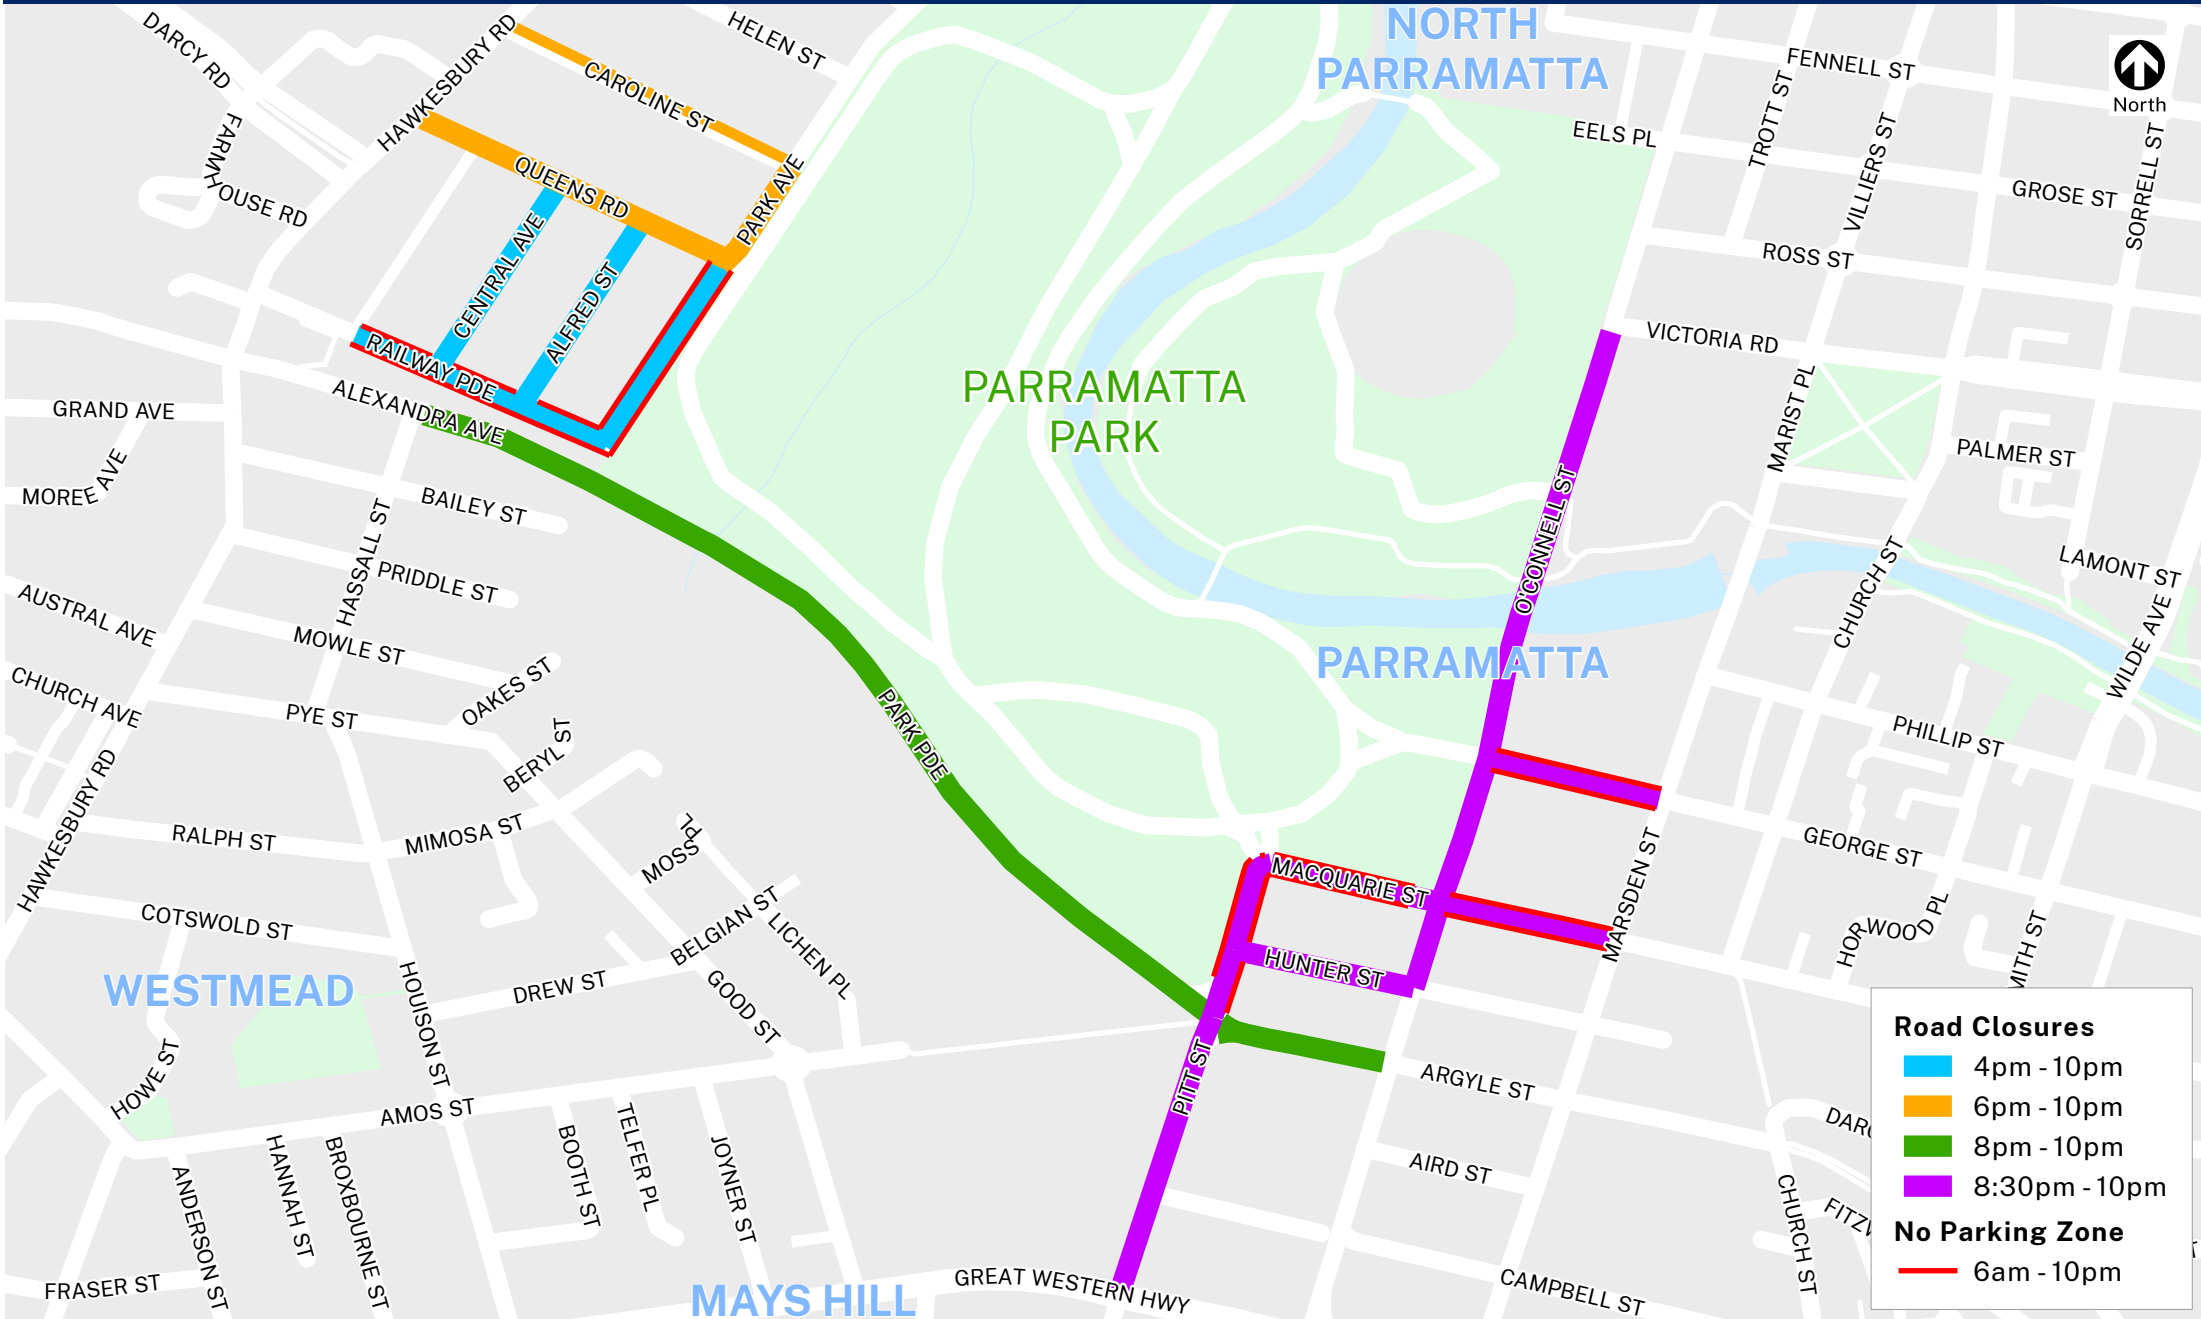

# New Year's Eve 2024 - City of Parramatta - Parramatta and Westmead

## Road Closures & Special Event Clearways

Road Closures	
<span style="color: lightblue;">■</span>	4pm - 10pm
<span style="color: orange;">■</span>	6pm - 10pm
<span style="color: green;">■</span>	8pm - 10pm
<span style="color: purple;">■</span>	8:30pm - 10pm
No Parking Zone	
<span style="color: red;">■</span>	6am - 10pm

Visit [livetraffic.com](http://livetraffic.com) for more details. Visit [transportnsw.info](http://transportnsw.info) to plan your trip.