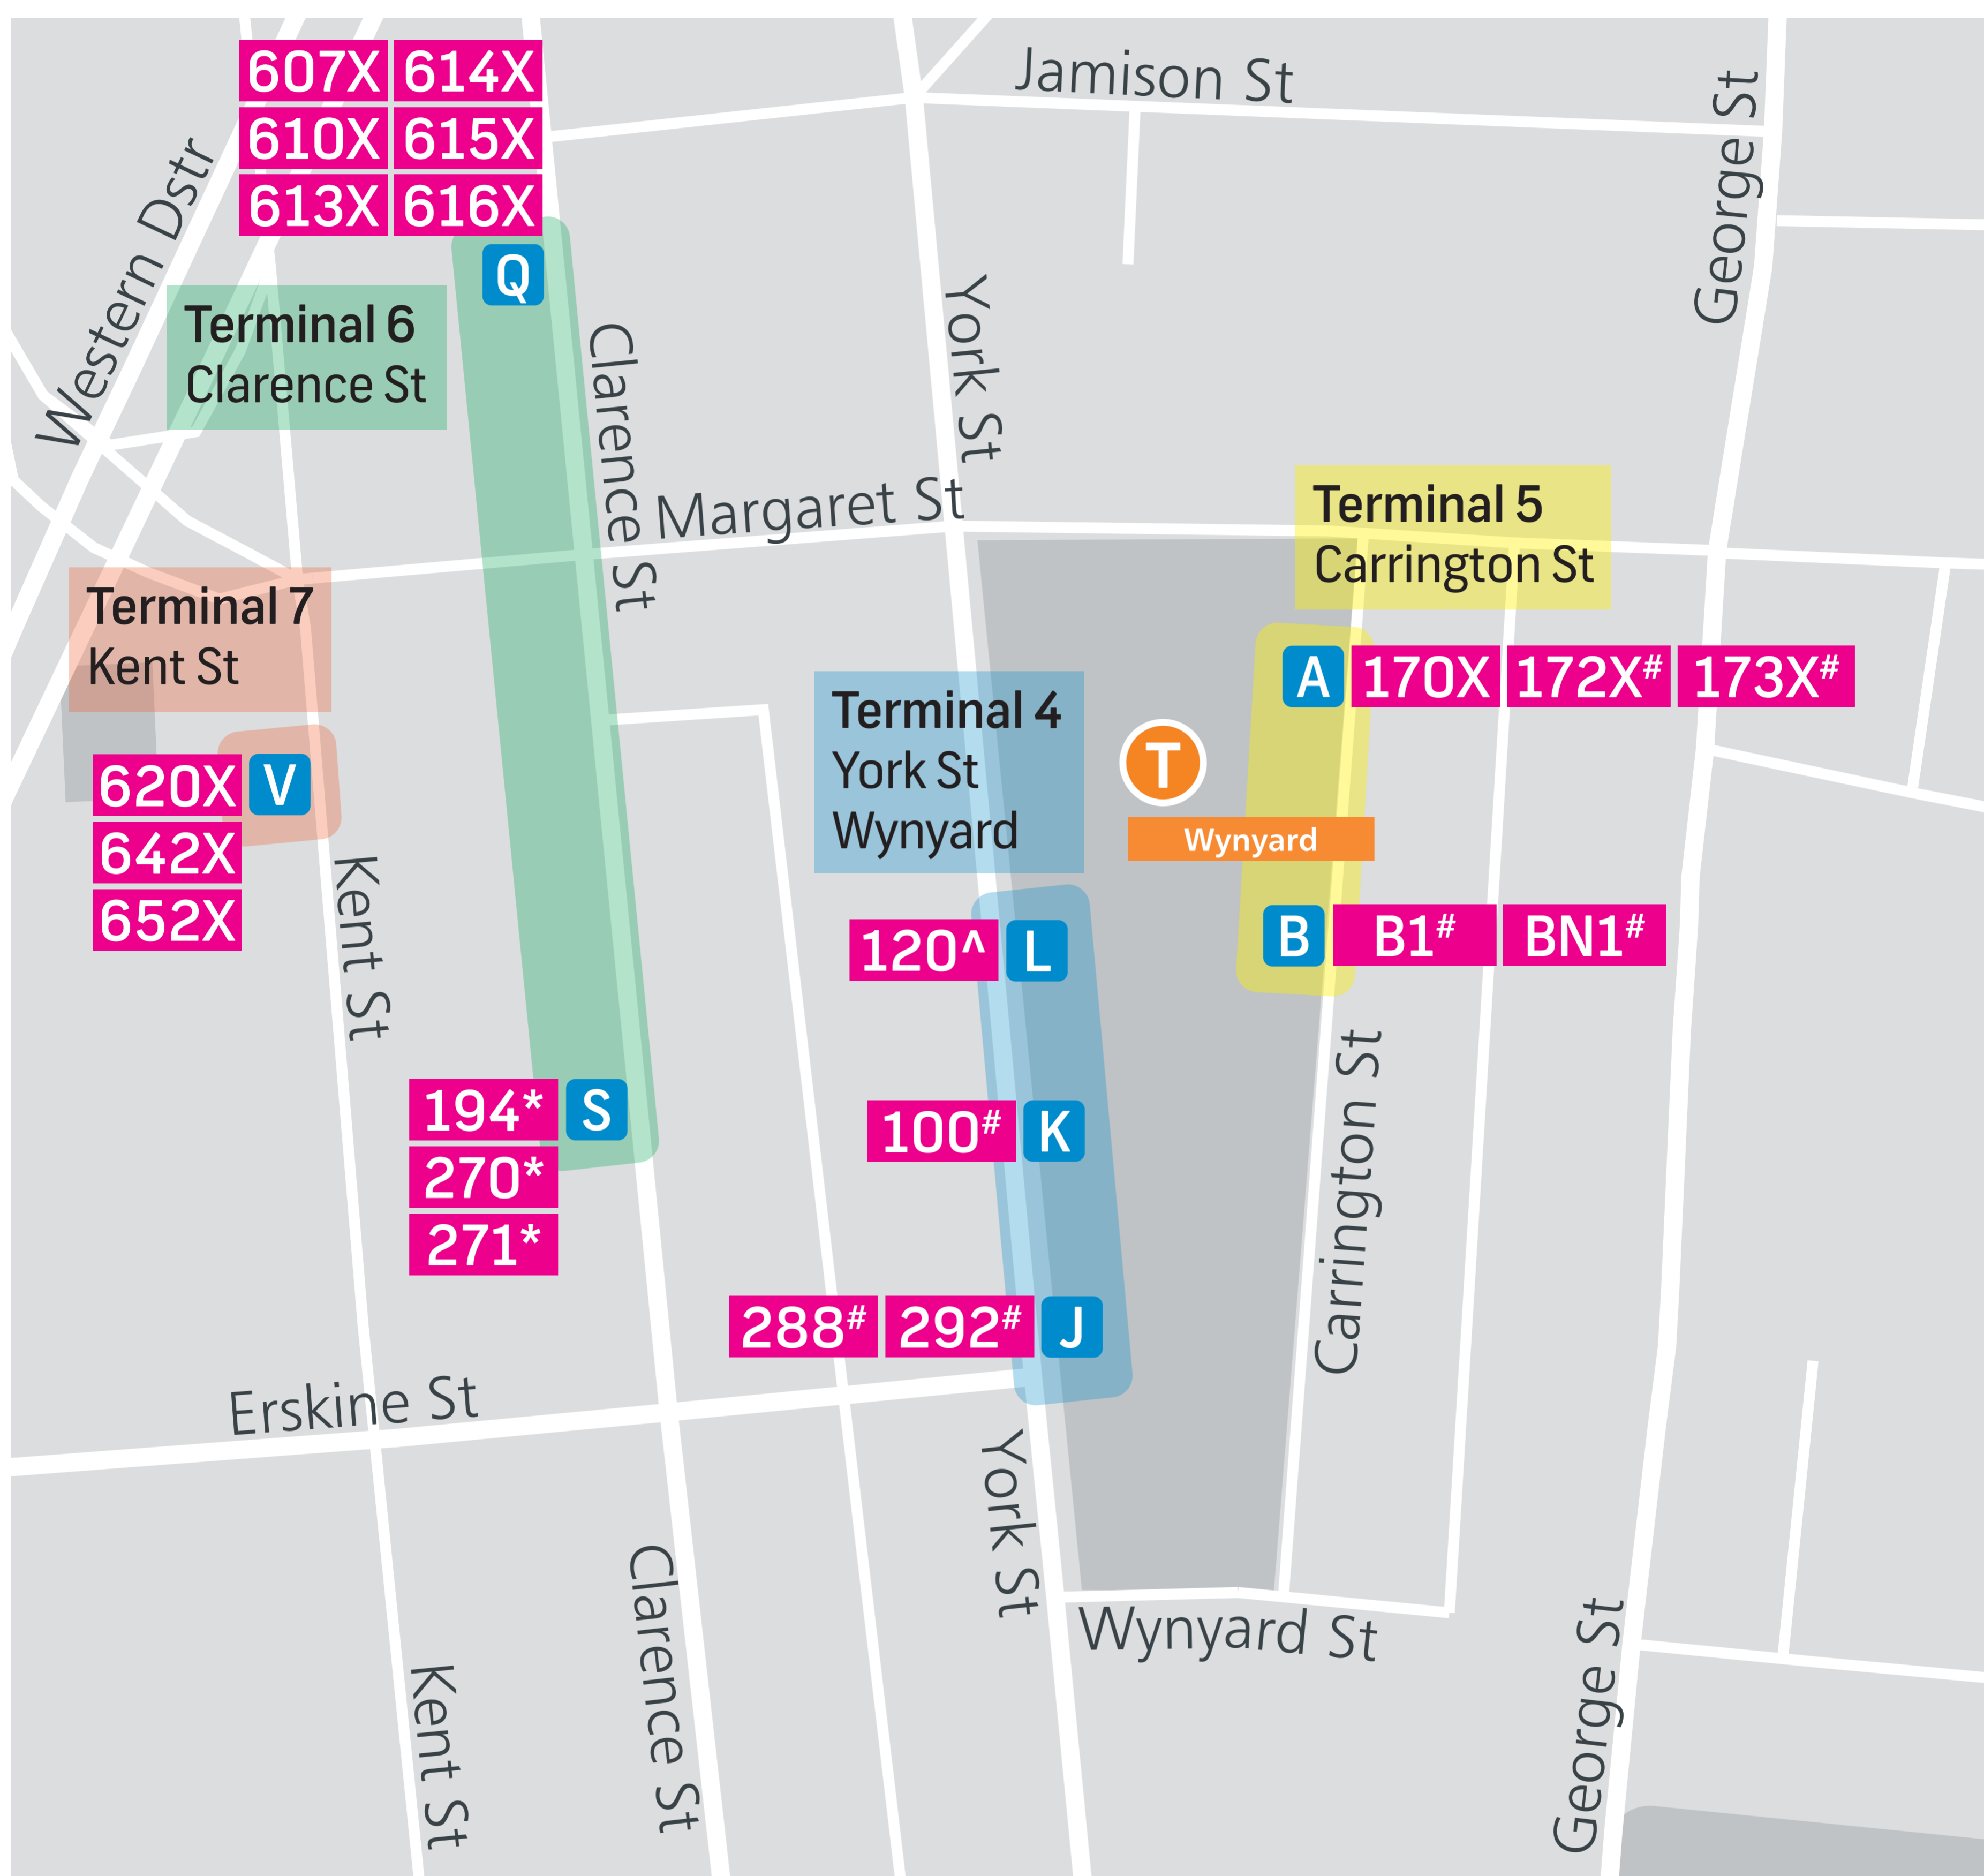

### Wynyard Interchange - from 7pm to 4am

#The Sydney Harbour Bridge will be closed from 11pm to 1:30am. Catch trains to North Sydney to connect with buses to the Lower North Shore, Northern Beaches and North West.

\*From 10pm, buses to Belrose, Davidson, Terrey Hills and St Ives leave from Chatswood and Gordon.

Location	Route	Stand	Destination
Terminal 4 York St Wynyard	100#	K	Taronga Zoo
	120^	L	Chatswood
	288#	J	Macquarie University
	292#	J	Marsfield

Location	Route	Stand	Destination
Terminal 5 Carrington St	B1#	B	Mona Vale
	BN1#	B	Mona Vale
	170X	A	Manly
	172X#	A	Warringah Mall
	173X#	A	Warringah Mall

Location	Route	Stand	Destination
Terminal 6 Clarence St	194*	S	St Ives
	270*	S	Terrey Hills
	271*	S	Belrose
	607X	Q	Bella Vista
	610X	Q	Castle Hill
	613X	Q	Bella Vista
	614X	Q	Crestwood
	615X	Q	North Kellyville
616X	Q	Kellyville Ridge	

Location	Route	Stand	Destination
Terminal 7 Kent St	620X	V	Dural
	642X	V	Dural
	652X	V	West Pennant Hills