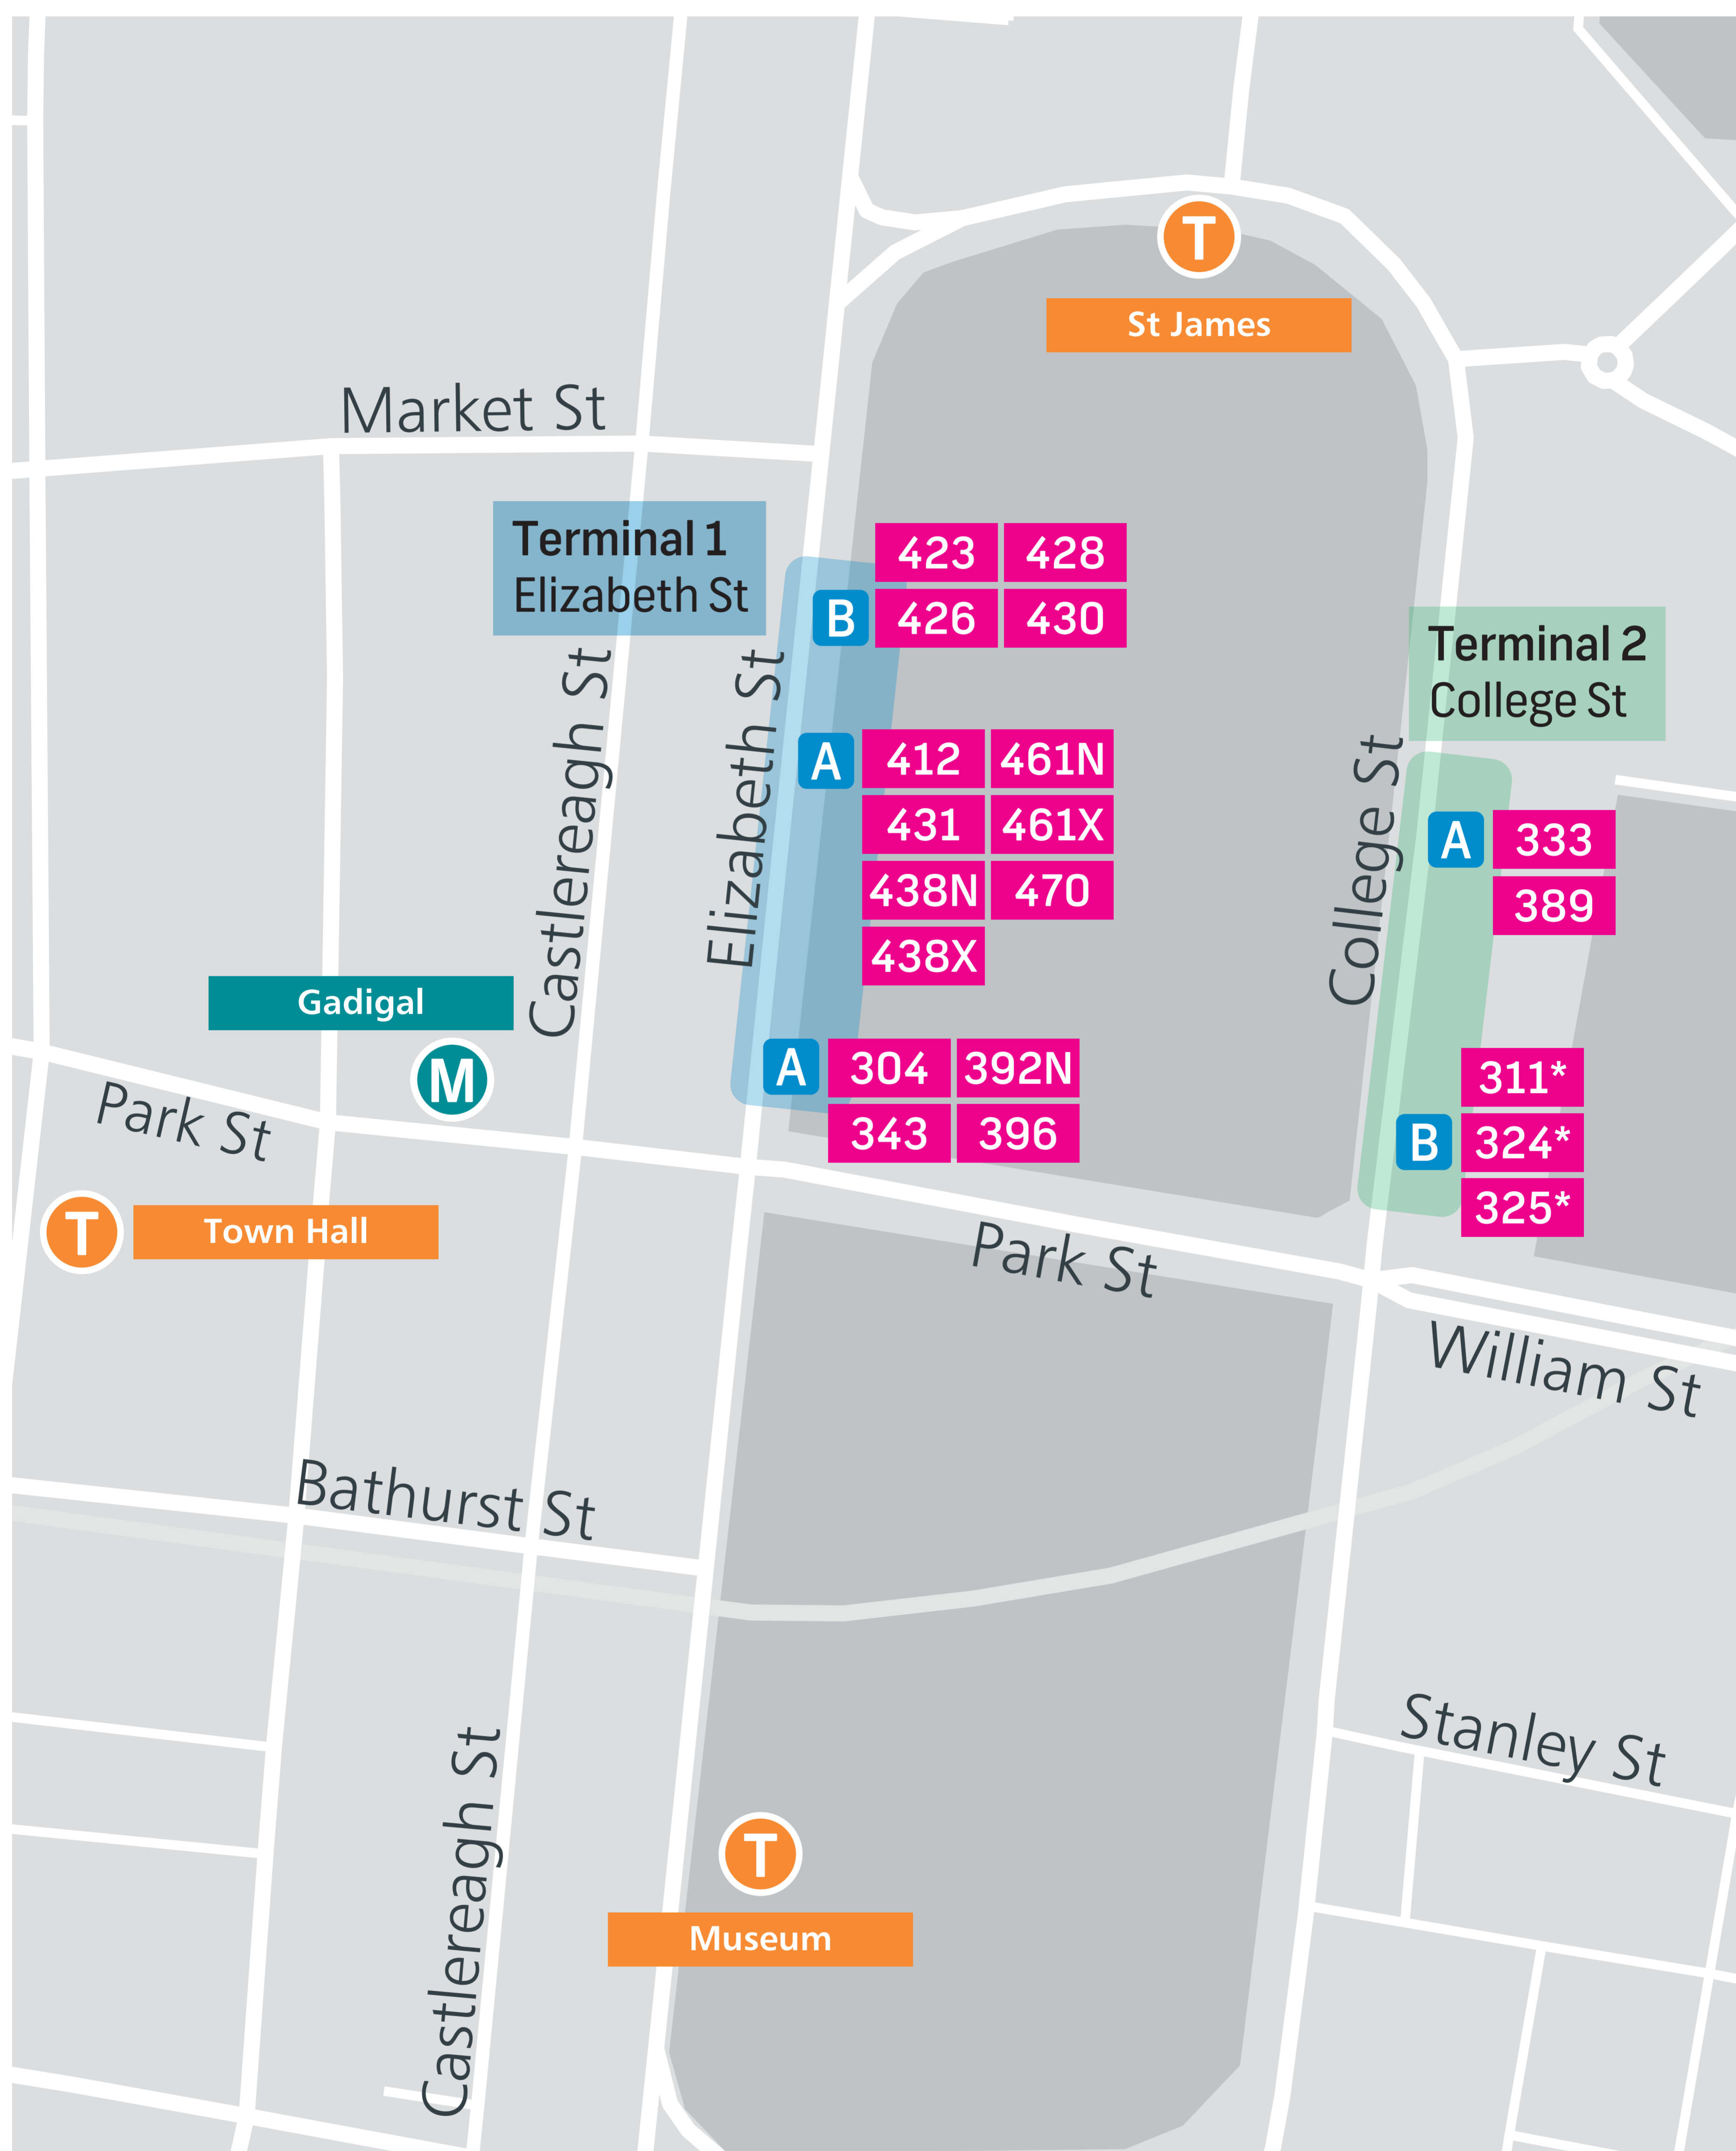

New Year's Eve

Departure information

Hyde Park Interchange - from 5pm to 4am

Location	Route	Stand	Destination
Terminal 1 Elizabeth St	304	A	Zetland via Surry Hills
	343	A	Kingsford via Zetland & Rosebery
	392N	A	Matraville via Anzac Pde & Eastgardens
	396	A	Maroubra Beach via Anzac Pde
	412	A	Campsie via Dulwich Hill & Earlwood
	423	B	Kingsgrove via Newtown & Earlwood
	426	B	Dulwich Hill via Newtown
	428	B	Canterbury via Newtown & Dulwich Hill
	430	B	Sydenham via Newtown
	431	A	Glebe Point via Glebe
	438N	A	Abbotsford via Leichhardt & Five Dock
	438X	A	Abbotsford via Leichhardt & Five Dock
	461N	A	Burwood via Parramatta Rd
	461X	A	Burwood via Parramatta Rd
	470	A	Lilyfield via Forest Lodge & Annandale

Location	Route	Stand	Destination
Terminal 2 College St	311*	B	Elizabeth Bay & Kings Cross
	324*	B	Watsons Bay via Edgecliff & Vaucluse
	325*	B	Watsons Bay via Edgecliff & Vaucluse
	333	A	North Bondi via Bondi Junction
	389	A	Bondi Junction via Woollahra

* These routes start here from 7pm.

For more information visit

transportnsw.info/sydney-nye