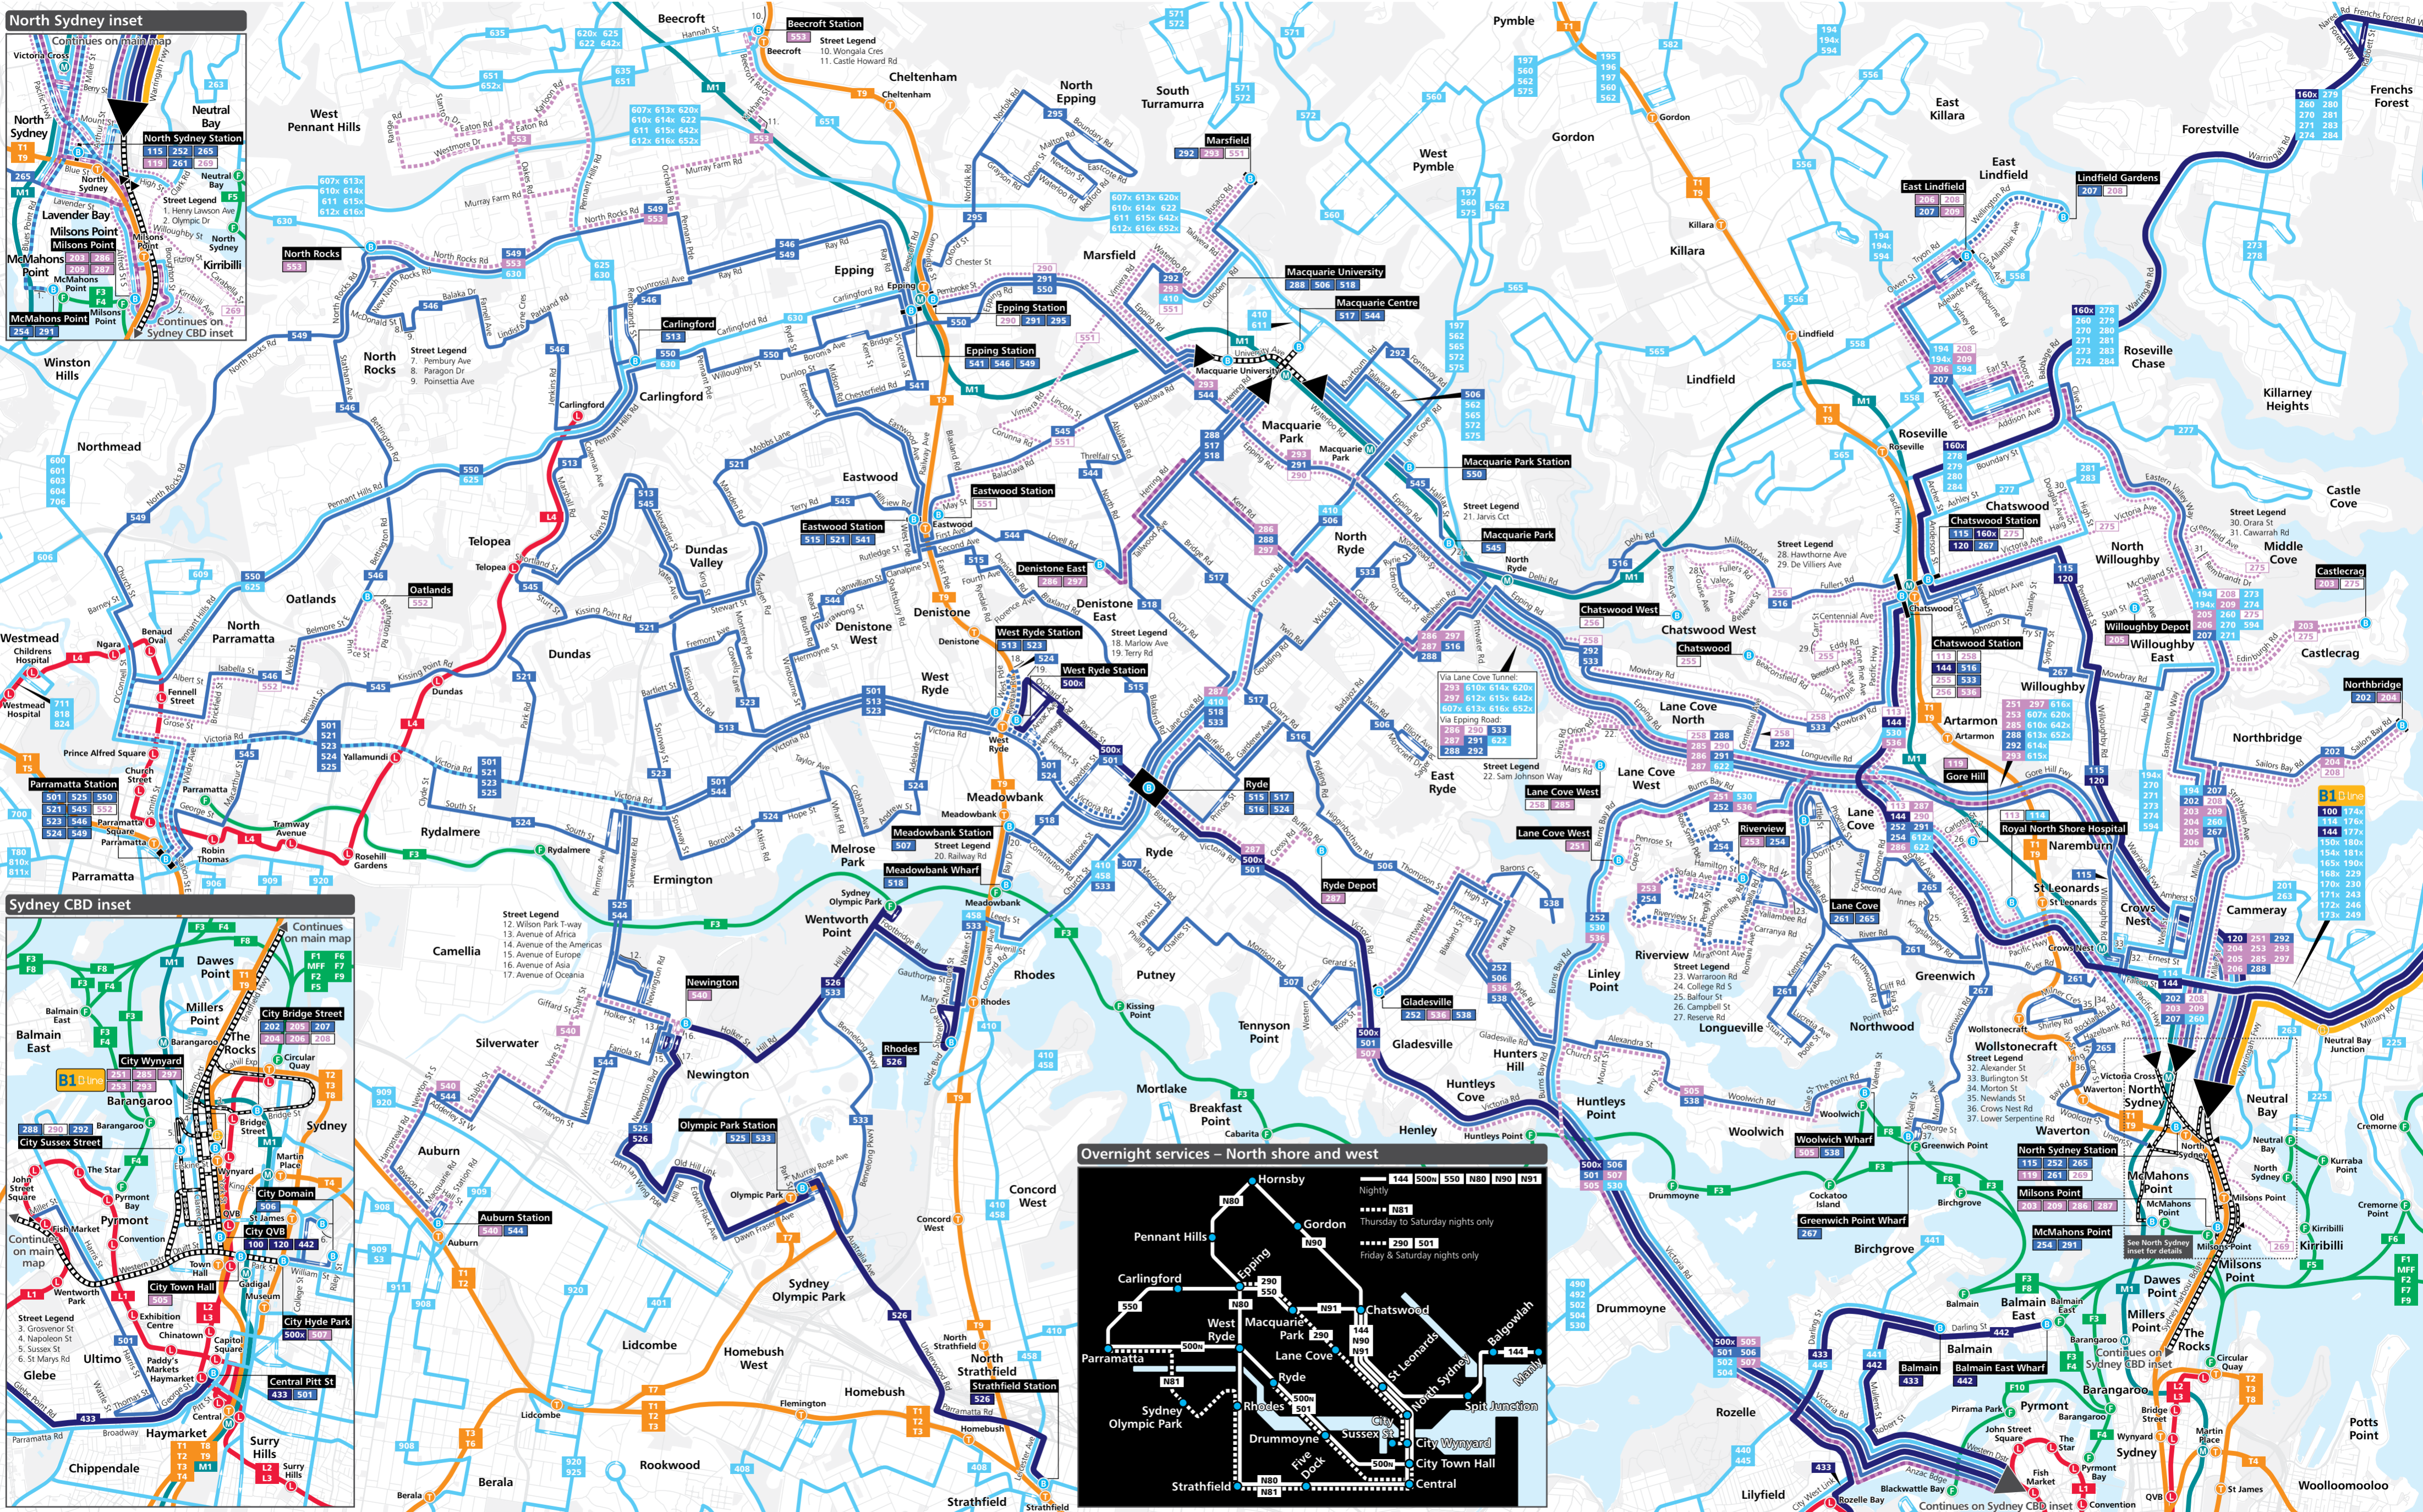

North Sydney inset

Continues on main map

Sydney CBD inset

Continues on main map

Overnight services – North shore and west

Nightly: 144, 500w, 550, N80, N90, N91
 Thursday to Saturday nights only: N81
 Friday & Saturday nights only: 290, 501

- Bus - service types**
 - B-Line
 - Frequent
 - Local
 - Peak only
 - Limited
 - Bus services to other areas
- Bus - common routes**
 - Multiple service types
 - Local
 - Peak only
- Bus - details**
 - 120 Route number
 - Terminus
 - B-Line stop
- Other transport modes**
 - Metro line & station
 - Train line & station
 - Ferry route & wharf
 - Light rail line & stop