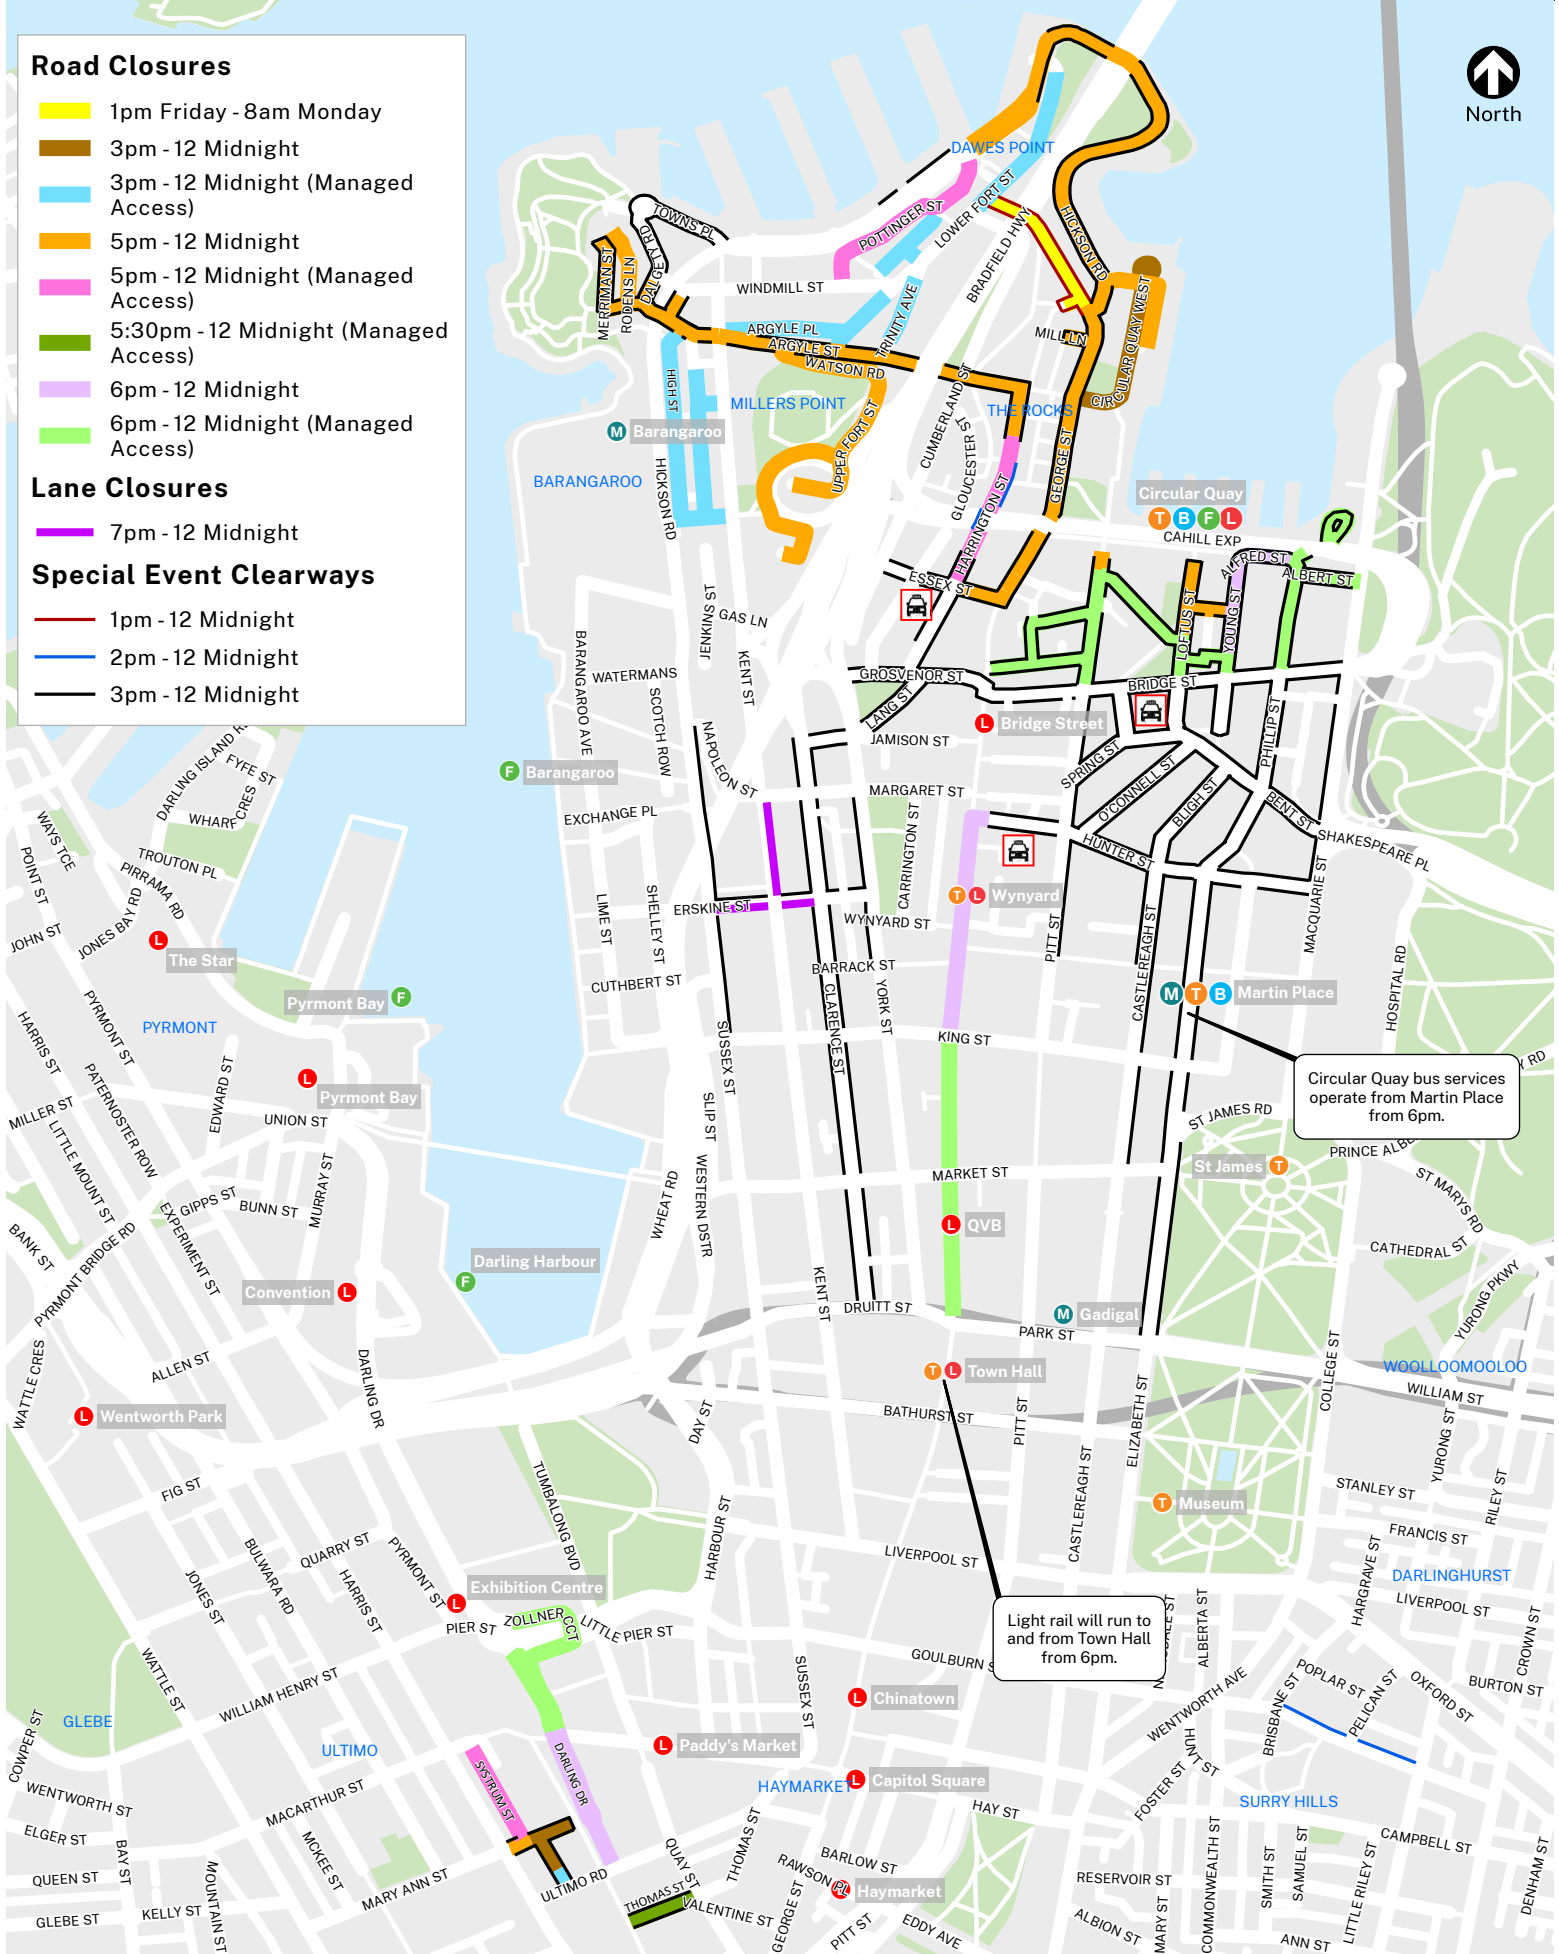

Vivid Sydney 2025

Special Event Clearways & Road Closures

Friday 23 May, Friday 30 May, Friday 6 June & Friday 13 June

Road Closures

- 1pm Friday - 8am Monday
- 3pm - 12 Midnight
- 3pm - 12 Midnight (Managed Access)
- 5pm - 12 Midnight
- 5pm - 12 Midnight (Managed Access)
- 5:30pm - 12 Midnight (Managed Access)
- 6pm - 12 Midnight
- 6pm - 12 Midnight (Managed Access)

Lane Closures

- 7pm - 12 Midnight

Special Event Clearways

- 1pm - 12 Midnight
- 2pm - 12 Midnight
- 3pm - 12 Midnight

Circular Quay bus services operate from Martin Place from 6pm.

Light rail will run to and from Town Hall from 6pm.