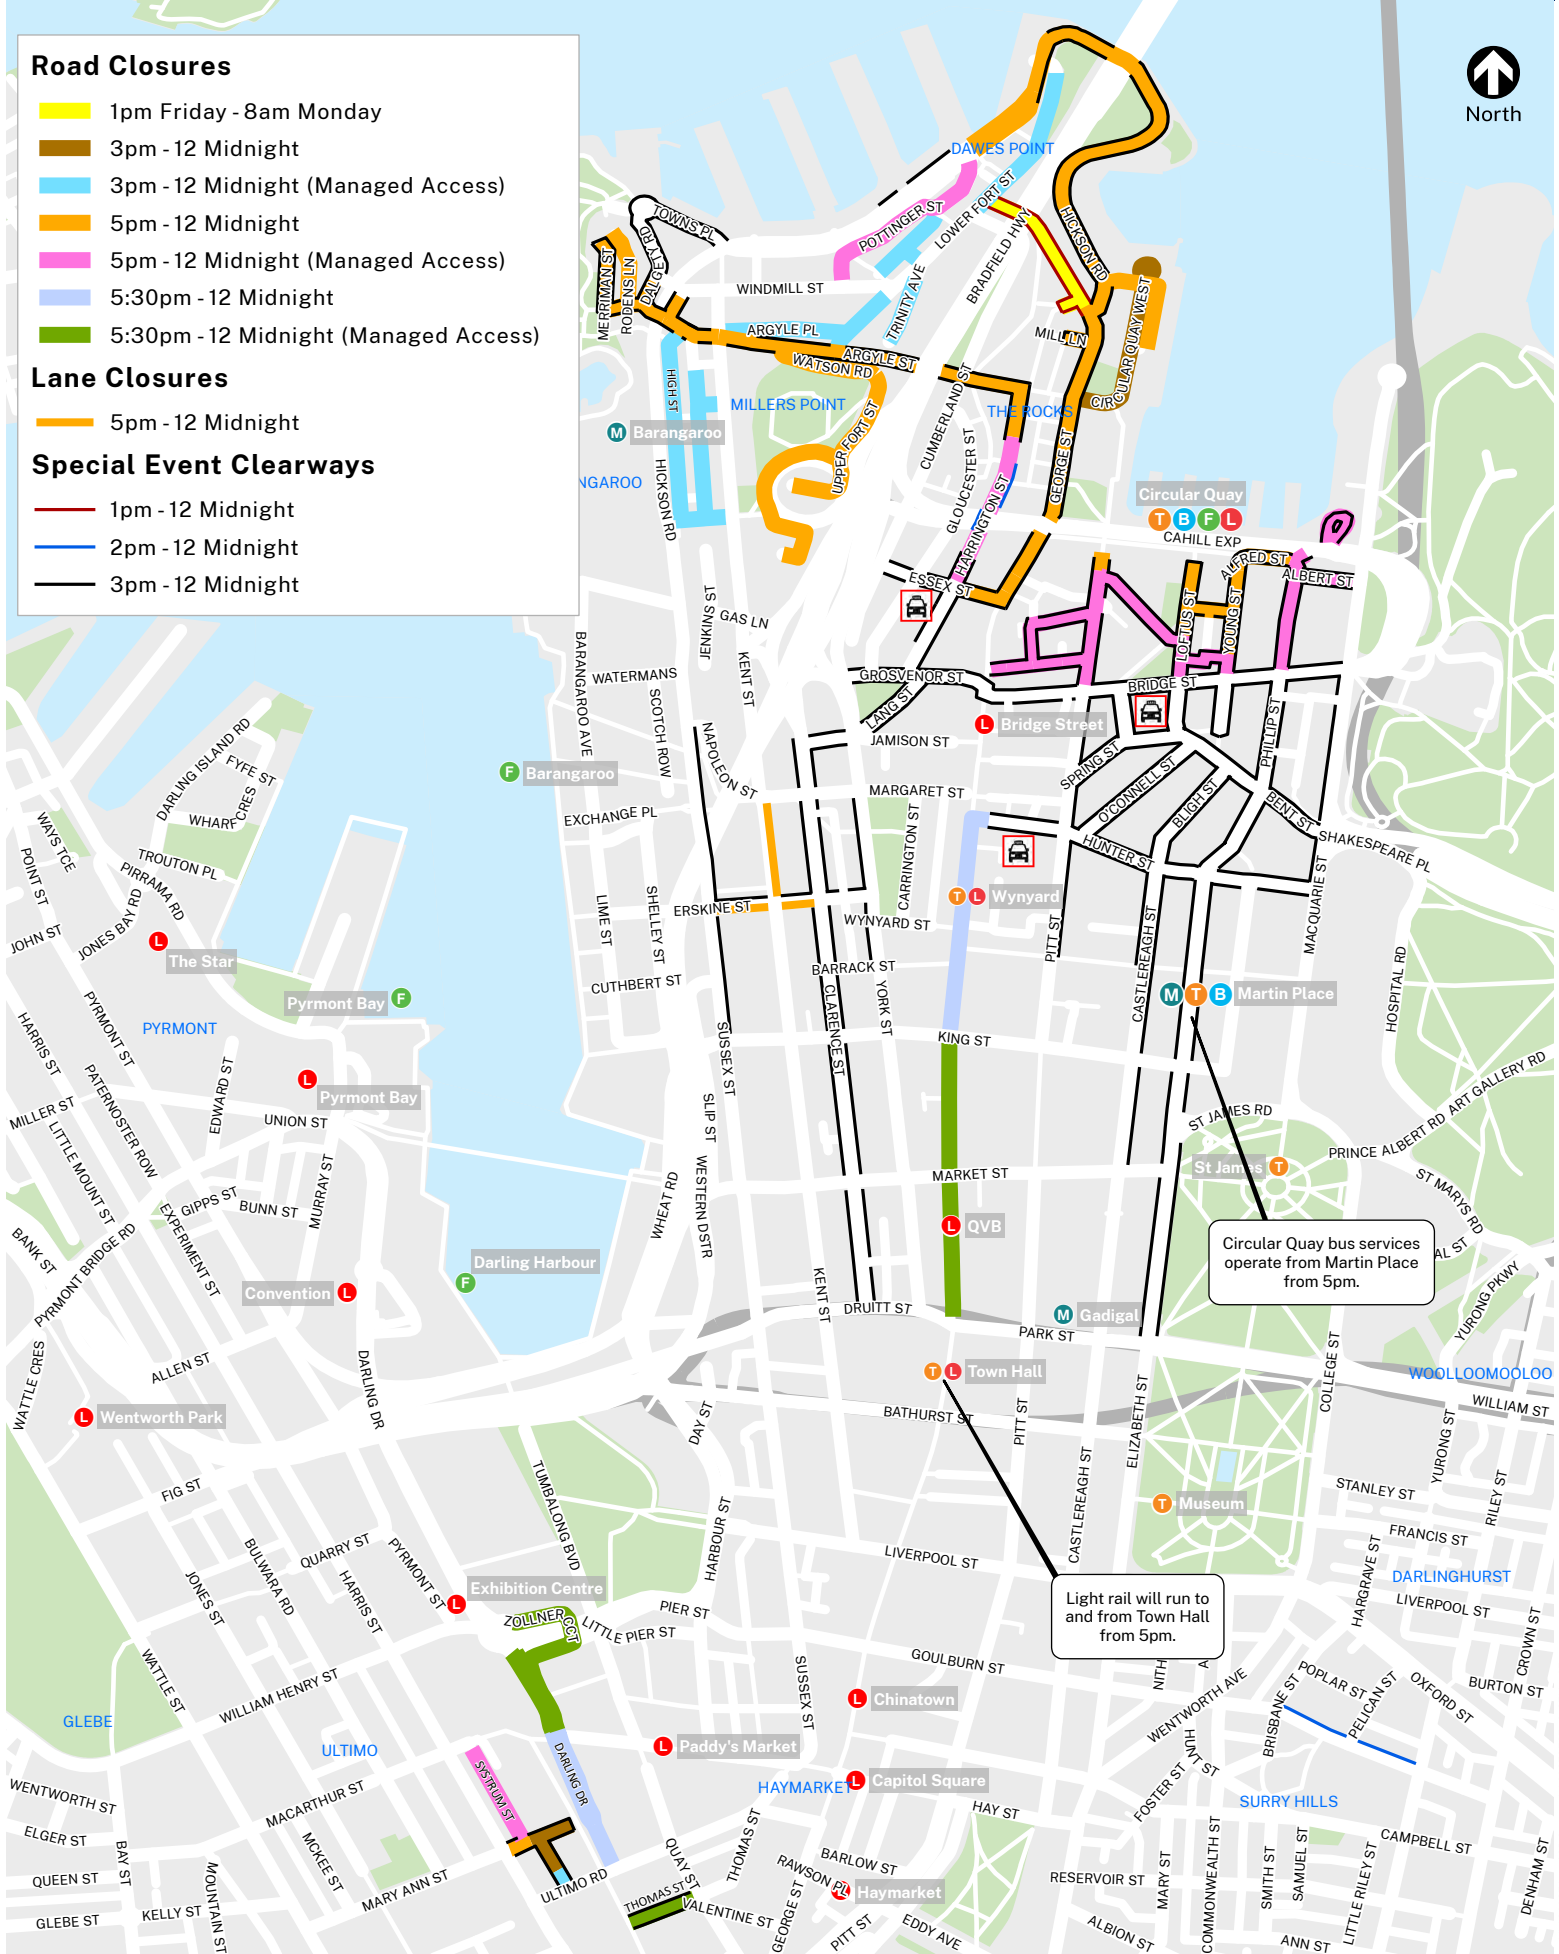

Vivid Sydney 2025

Special Event Clearways & Road Closures
Sunday 25 May, Sunday 1 June & Monday 9 June

Road Closures

- 1pm Friday - 8am Monday
- 3pm - 12 Midnight
- 3pm - 12 Midnight (Managed Access)
- 5pm - 12 Midnight
- 5pm - 12 Midnight (Managed Access)
- 5:30pm - 12 Midnight
- 5:30pm - 12 Midnight (Managed Access)

Lane Closures

- 5pm - 12 Midnight

Special Event Clearways

- 1pm - 12 Midnight
- 2pm - 12 Midnight
- 3pm - 12 Midnight

Circular Quay bus services operate from Martin Place from 5pm.

Light rail will run to and from Town Hall from 5pm.

Visit livetraffic.com for more details. Visit transportnsw.info to plan your trip.