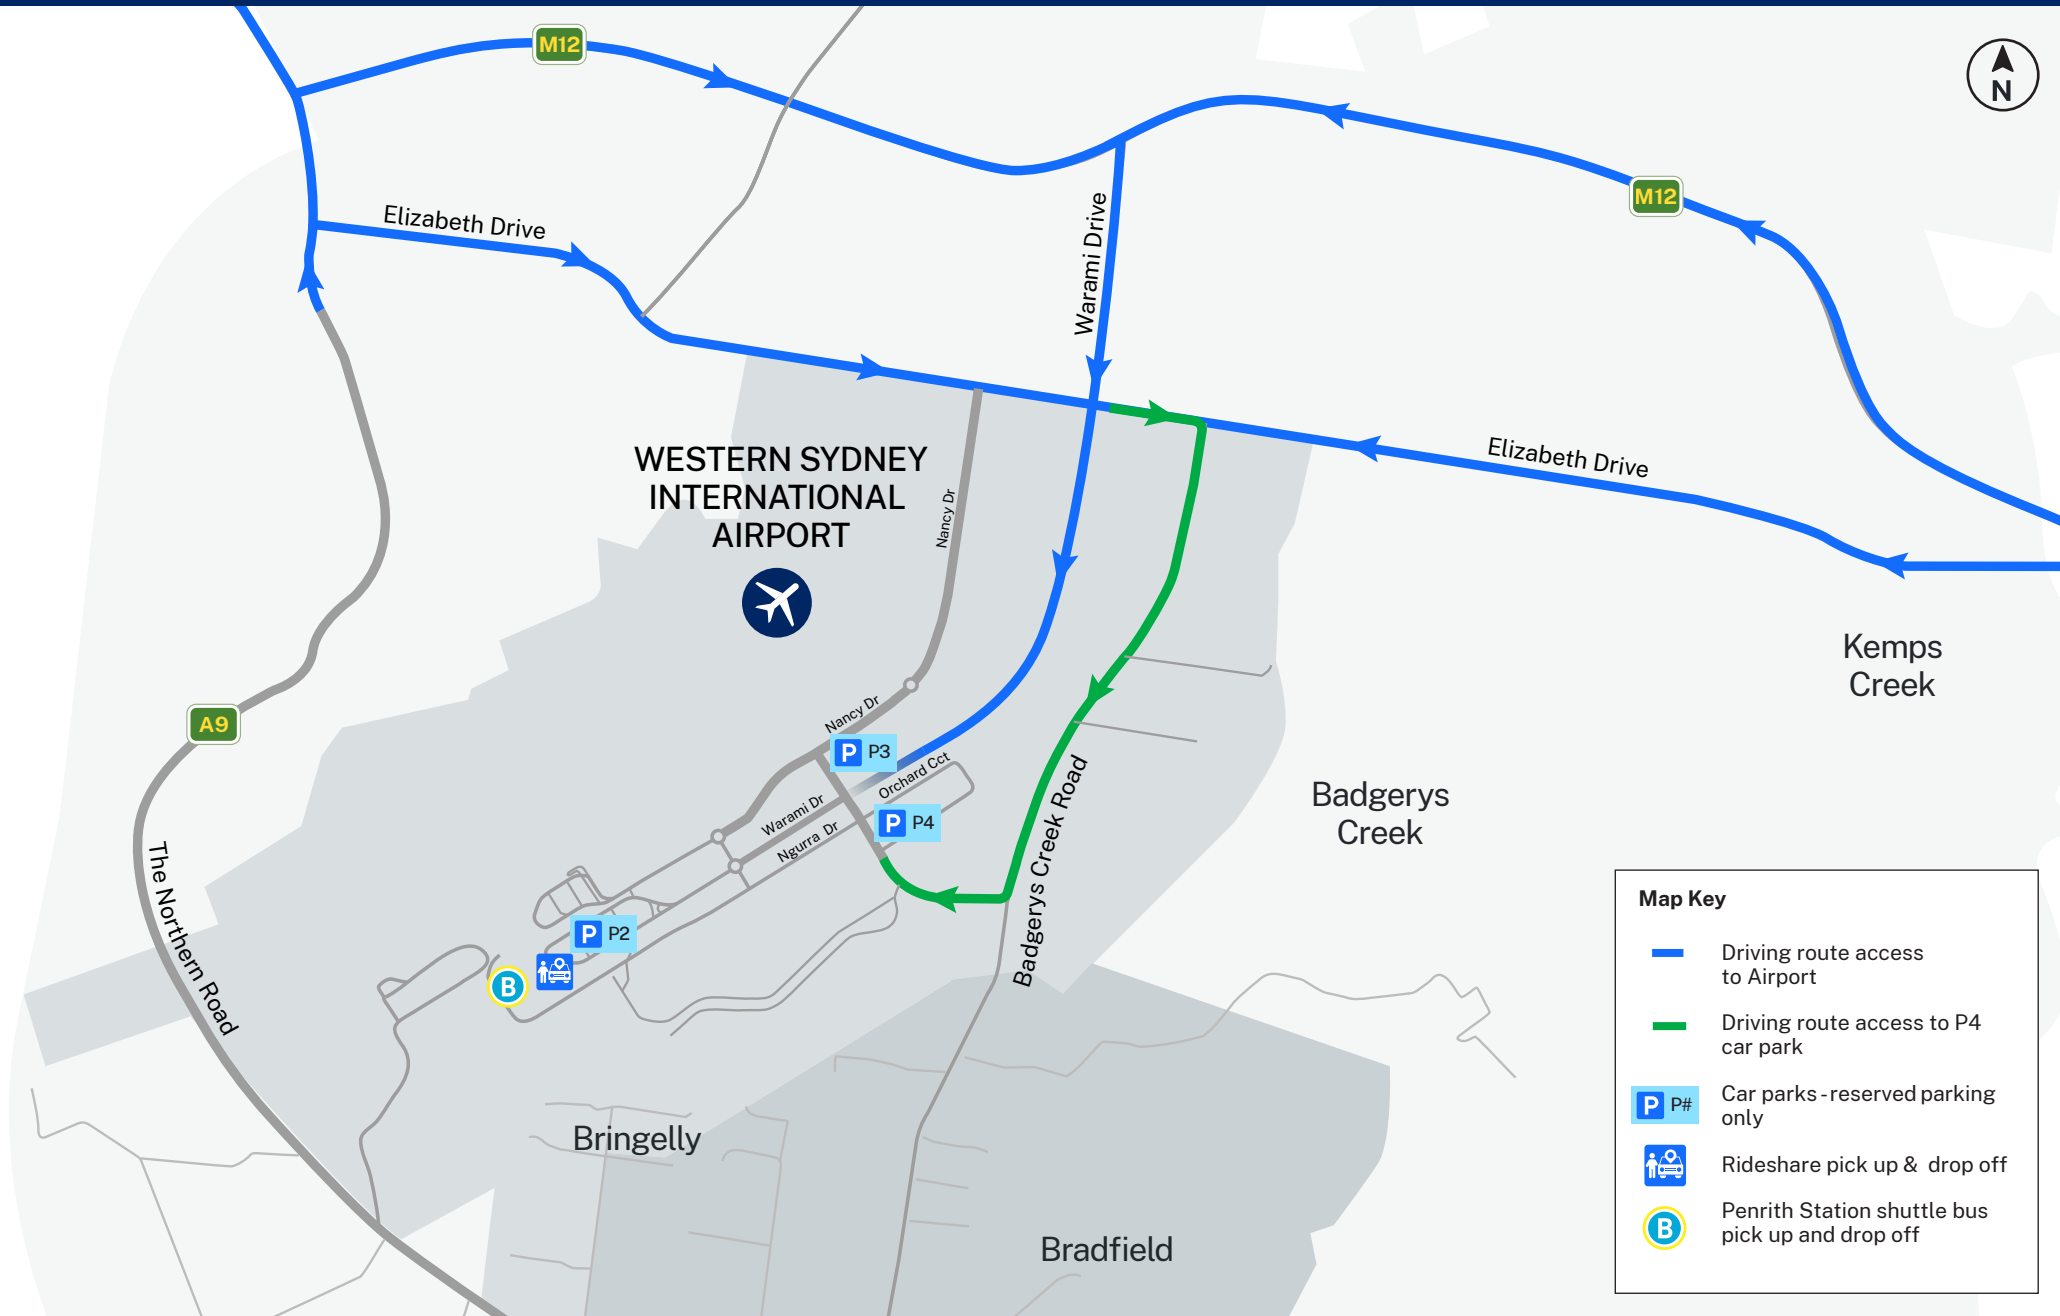

Runway Run/Walk – Access Map

Sunday 26 April 2026, Western Sydney International Airport

Map Key

-  Driving route access to Airport
-  Driving route access to P4 car park
-  Car parks - reserved parking only
-  Rideshare pick up & drop off
-  Penrith Station shuttle bus pick up and drop off

Visit livertraffic.com for more details.
Visit transportnsw.info to plan your trip.