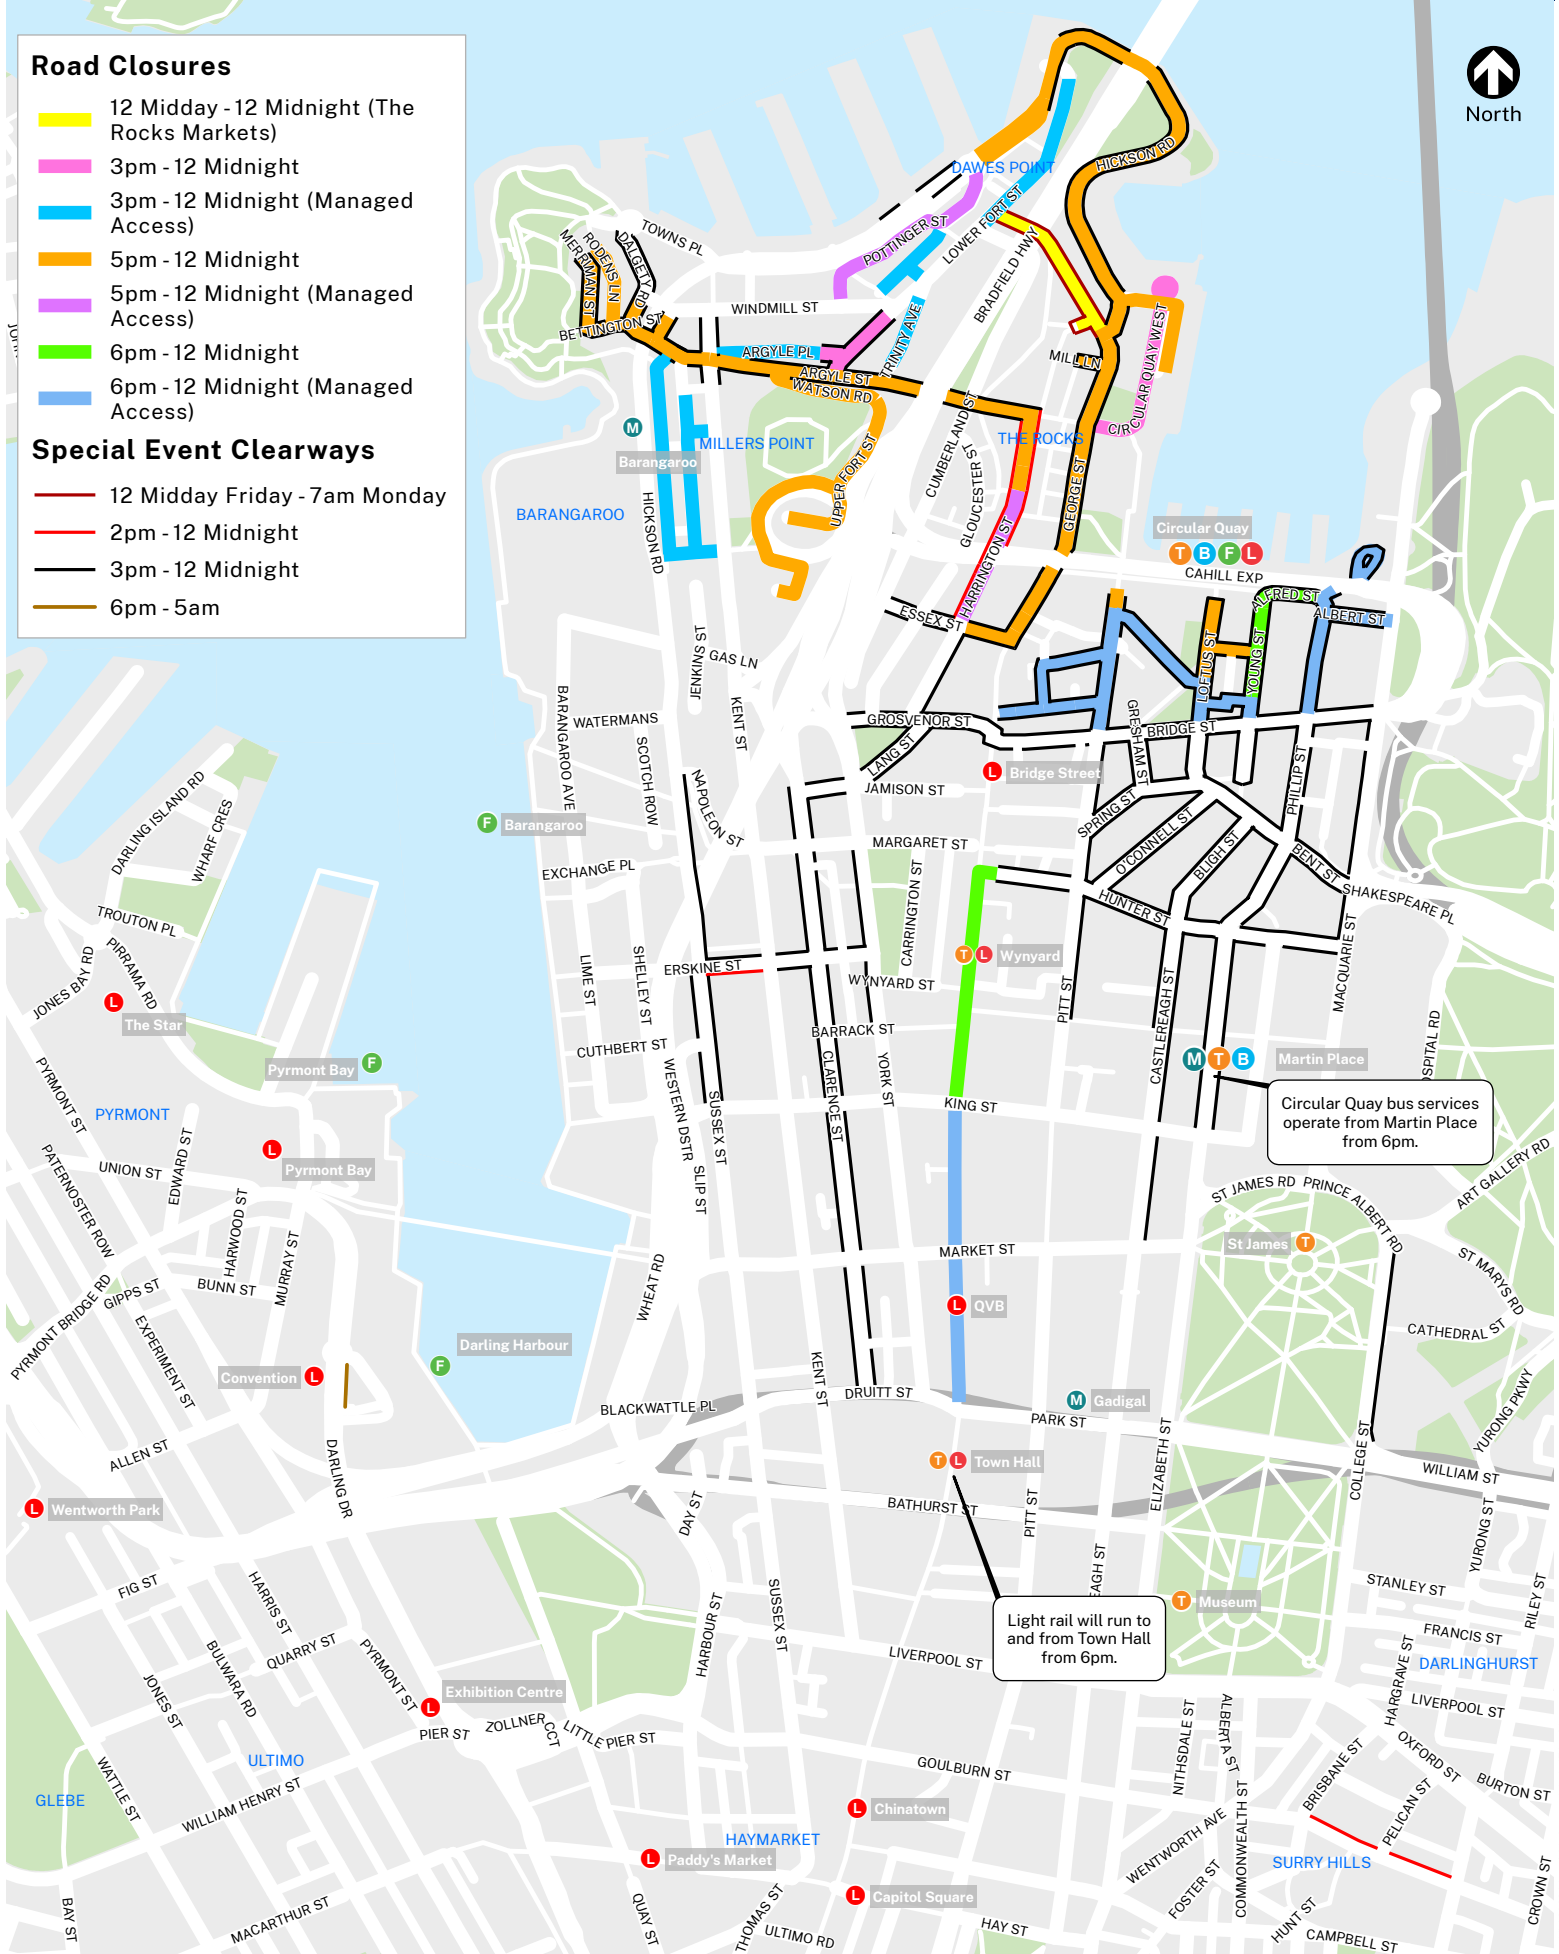

Vivid Sydney 2026

Special Event Clearways & Road Closures

Friday 22 May, Friday 29 May, Friday 5 June & Friday 12 June

Road Closures

- 12 Midday - 12 Midnight (The Rocks Markets)
- 3pm - 12 Midnight
- 3pm - 12 Midnight (Managed Access)
- 5pm - 12 Midnight
- 5pm - 12 Midnight (Managed Access)
- 6pm - 12 Midnight
- 6pm - 12 Midnight (Managed Access)

Special Event Clearways

- 12 Midday Friday - 7am Monday
- 2pm - 12 Midnight
- 3pm - 12 Midnight
- 6pm - 5am

Circular Quay bus services operate from Martin Place from 6pm.

Light rail will run to and from Town Hall from 6pm.