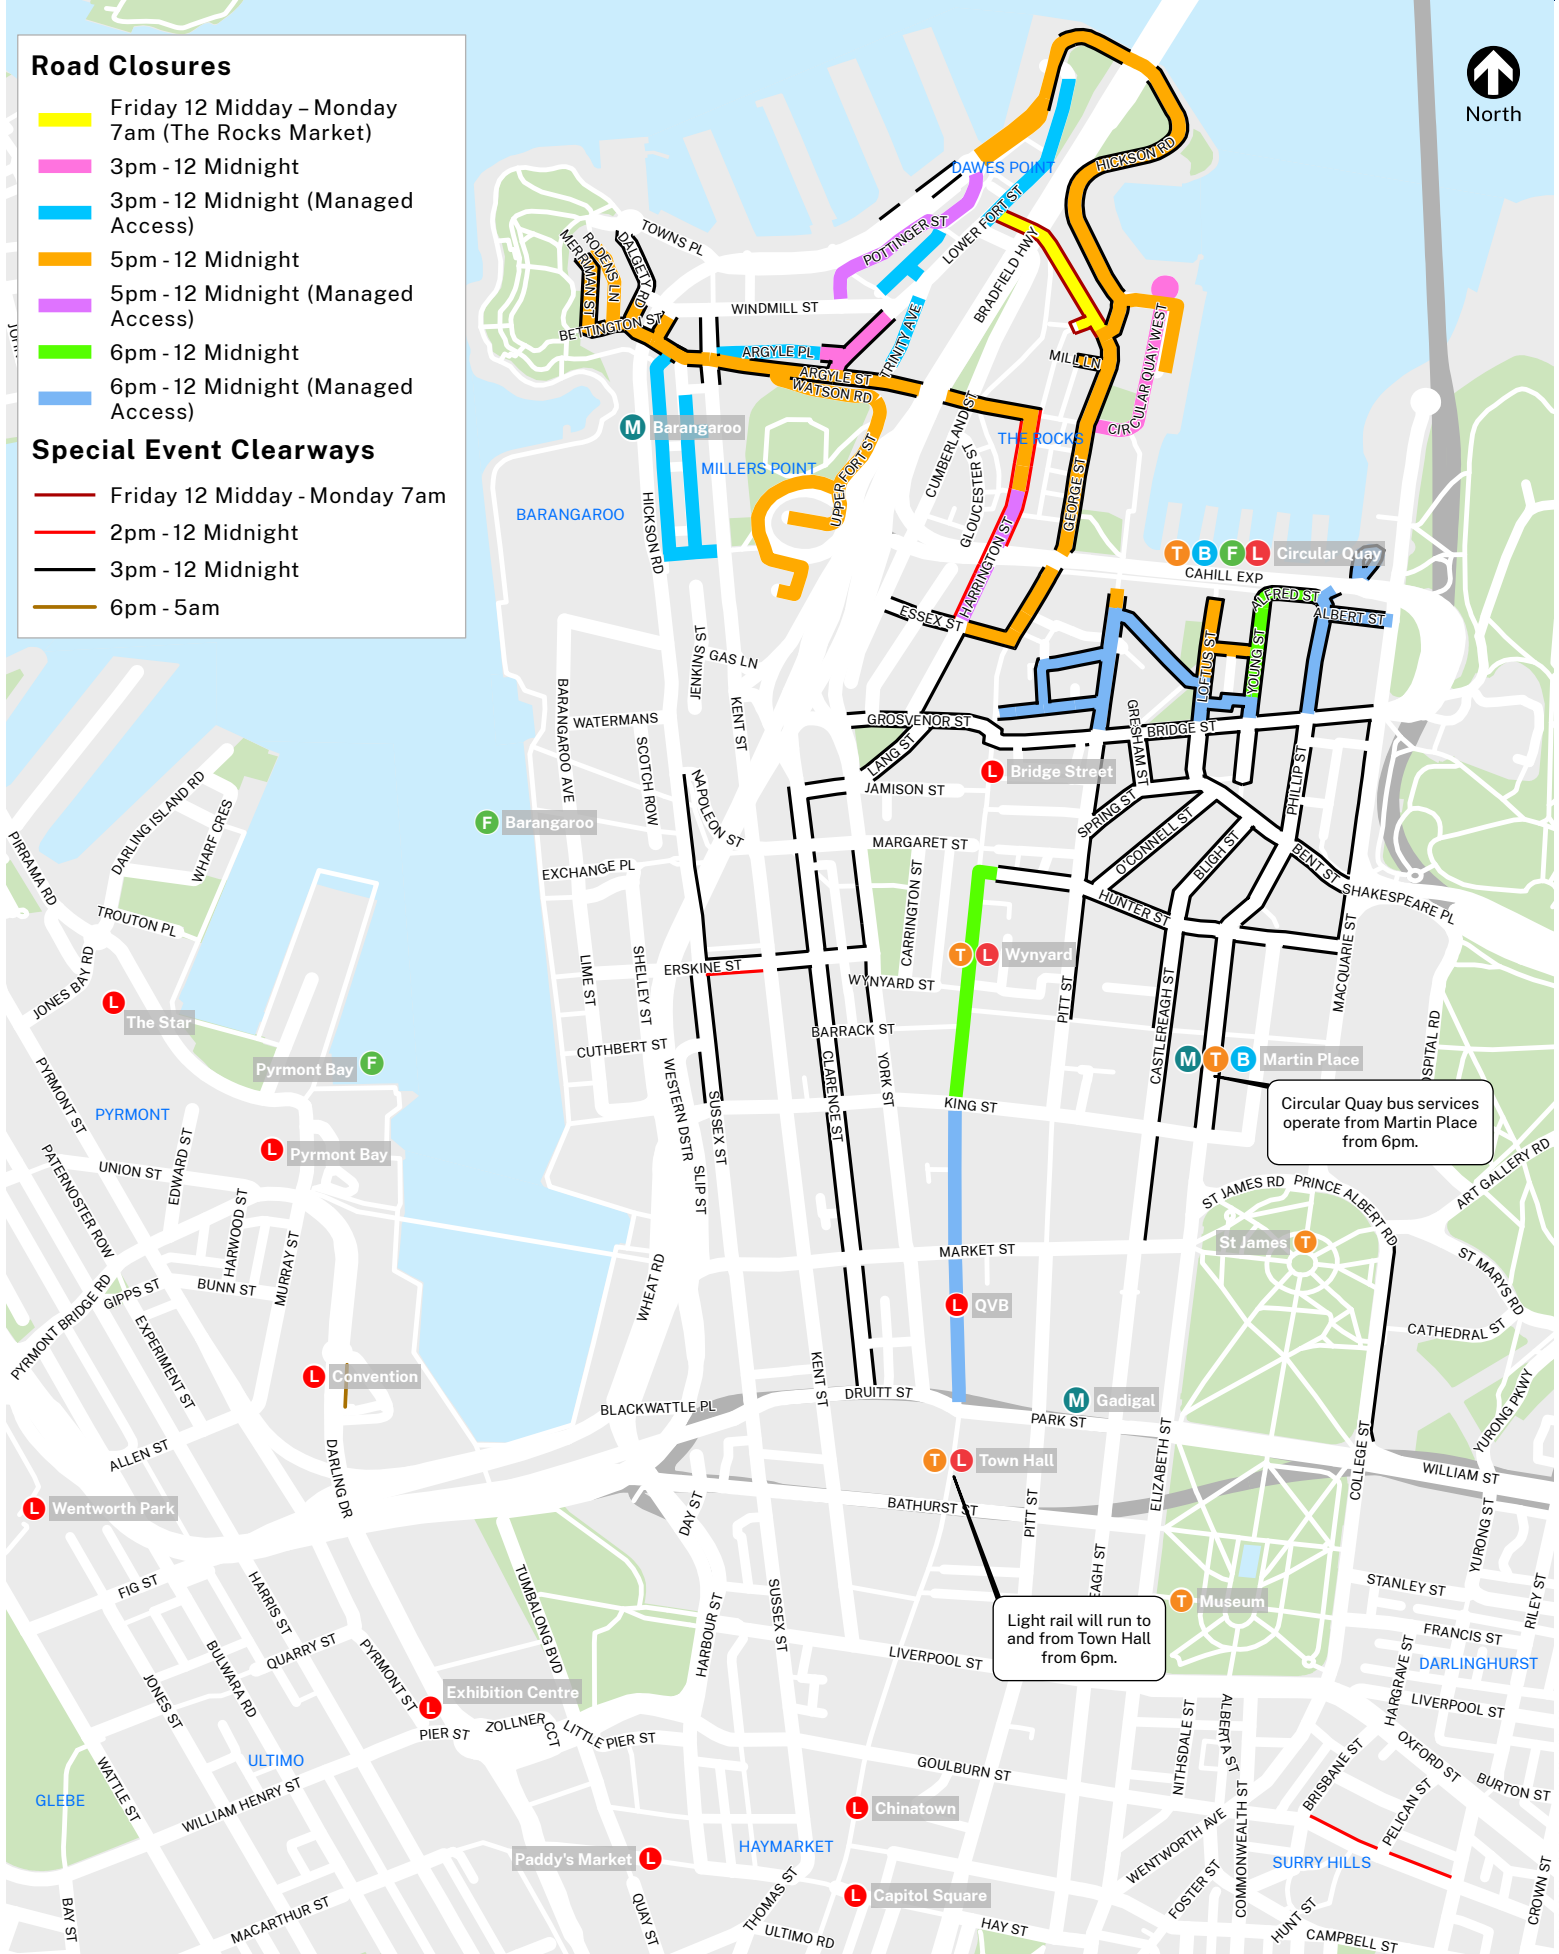

## Special Event Clearways & Road Closures

Friday 22 May, Friday 29 May, Friday 5 June & Friday 12 June

### Road Closures

- █ Friday 12 Midday - Monday 7am (The Rocks Market)
- █ 3pm - 12 Midnight
- █ 3pm - 12 Midnight (Managed Access)
- █ 5pm - 12 Midnight
- █ 5pm - 12 Midnight (Managed Access)
- █ 6pm - 12 Midnight
- █ 6pm - 12 Midnight (Managed Access)

### Special Event Clearways

- █ Friday 12 Midday - Monday 7am
- █ 2pm - 12 Midnight
- █ 3pm - 12 Midnight
- █ 6pm - 5am

Circular Quay bus services operate from Martin Place from 6pm.

Light rail will run to and from Town Hall from 6pm.