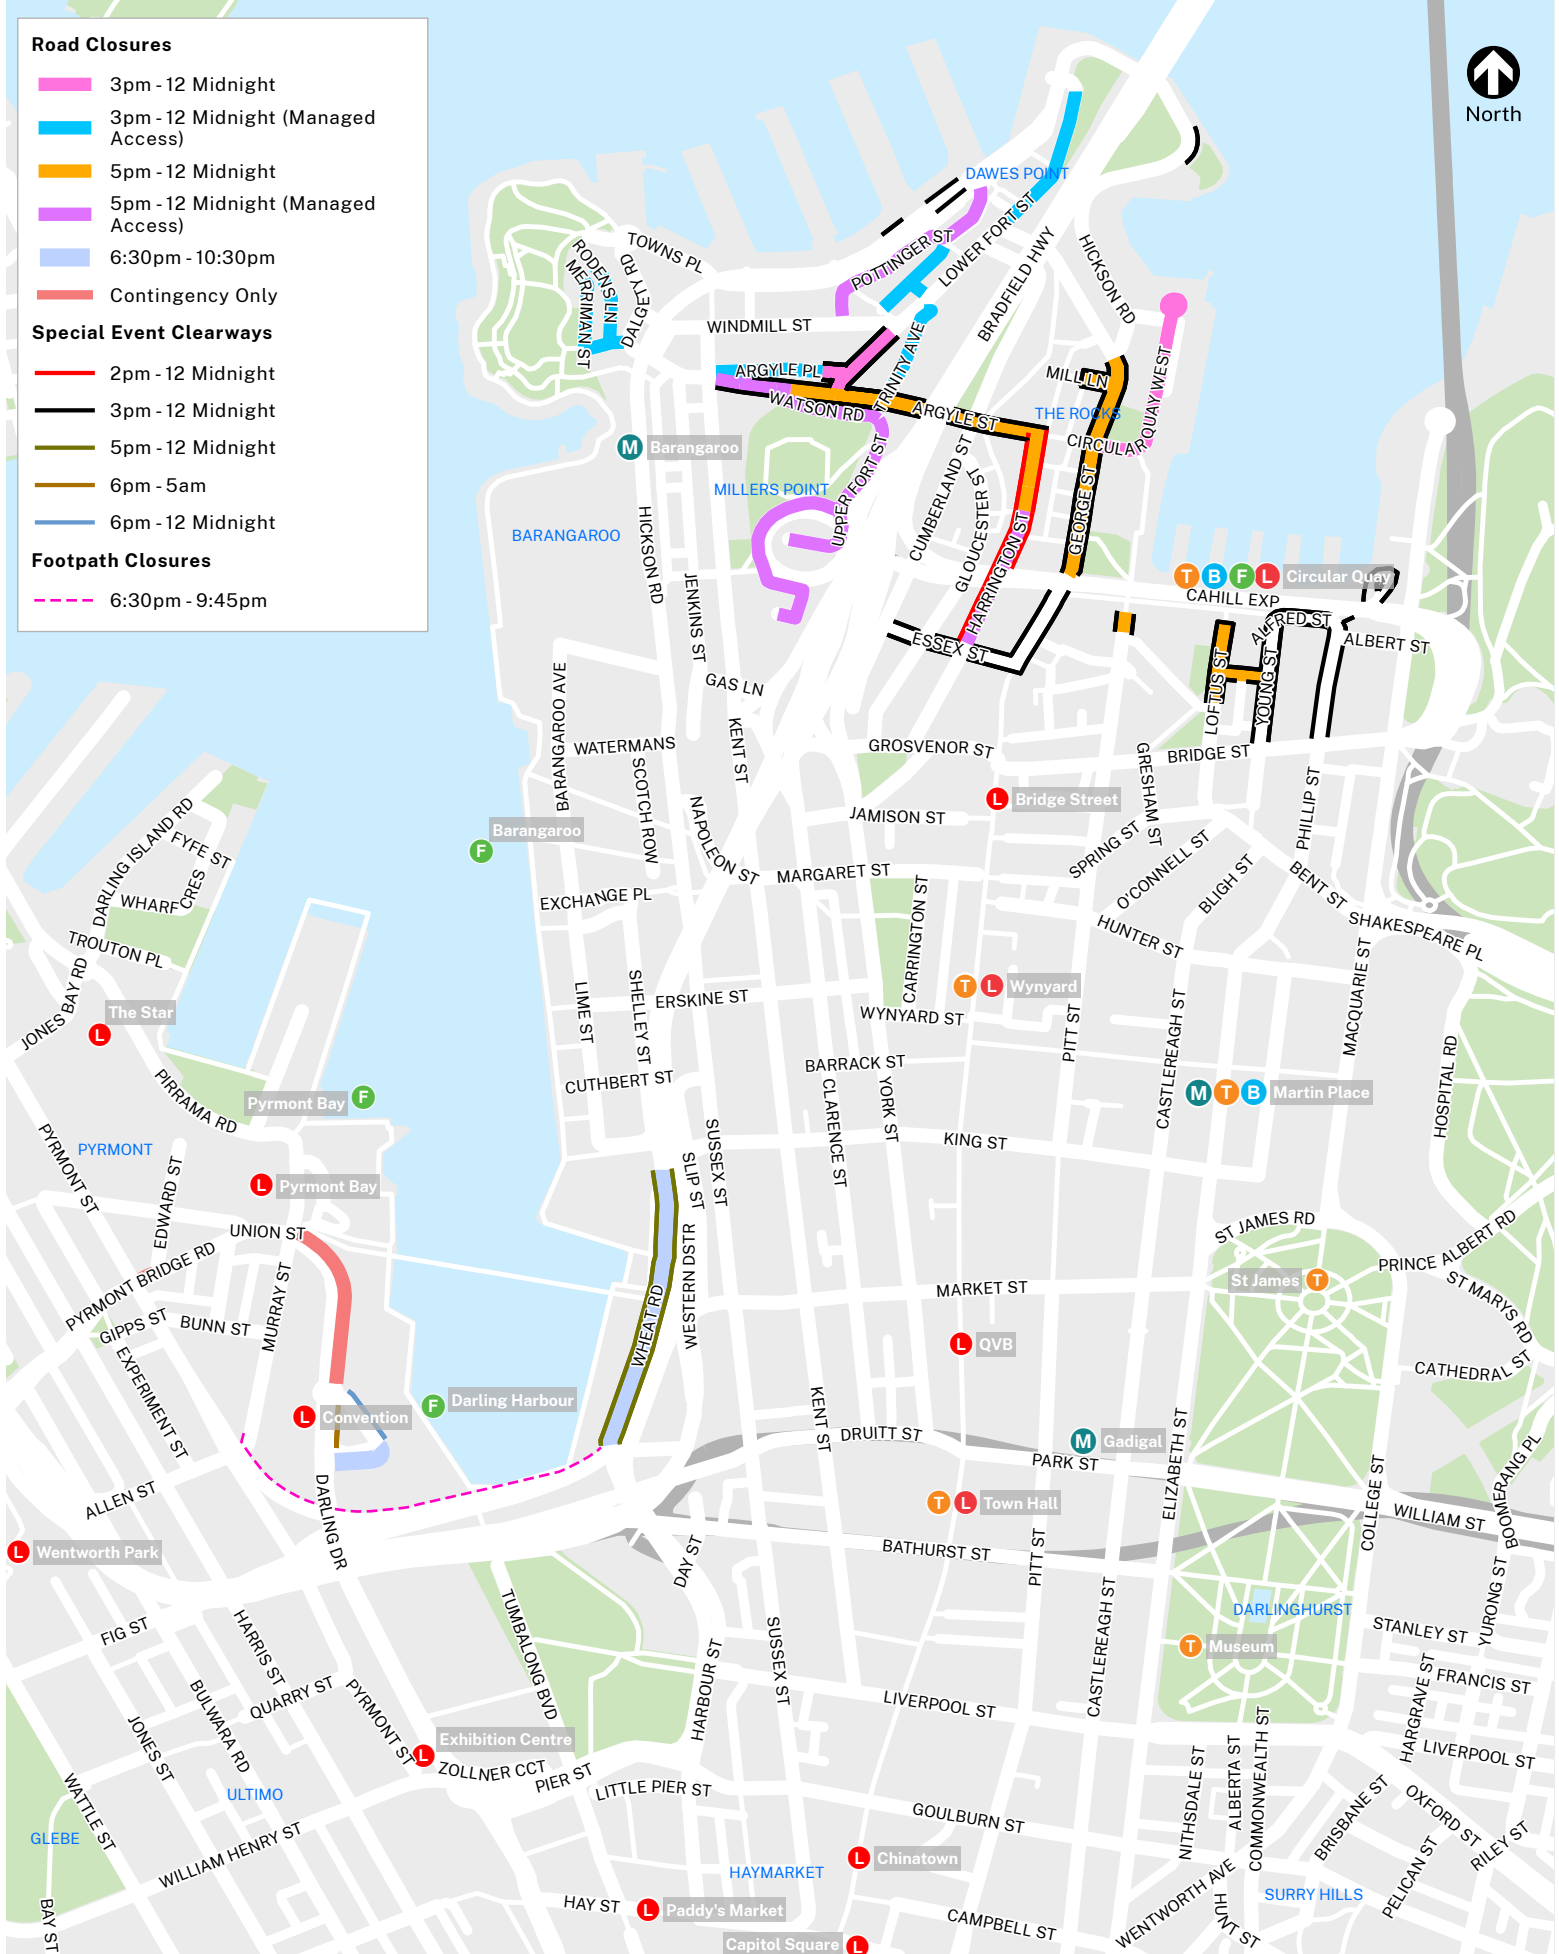

## Special Event Clearways & Road Closures

Monday - Wednesday 25 - 27 May, 1 - 3 June & Tuesday - Wednesday 9 - 10 June

### Road Closures

- █ 3pm - 12 Midnight
- █ 3pm - 12 Midnight (Managed Access)
- █ 5pm - 12 Midnight
- █ 5pm - 12 Midnight (Managed Access)
- █ 6:30pm - 10:30pm
- █ Contingency Only

### Special Event Clearways

- █ 2pm - 12 Midnight
- █ 3pm - 12 Midnight
- █ 5pm - 12 Midnight
- █ 6pm - 5am
- █ 6pm - 12 Midnight

### Footpath Closures

- - - 6:30pm - 9:45pm

Visit [livetraffic.com](http://livetraffic.com) for more details. Visit [transportnsw.info](http://transportnsw.info) to plan your trip.