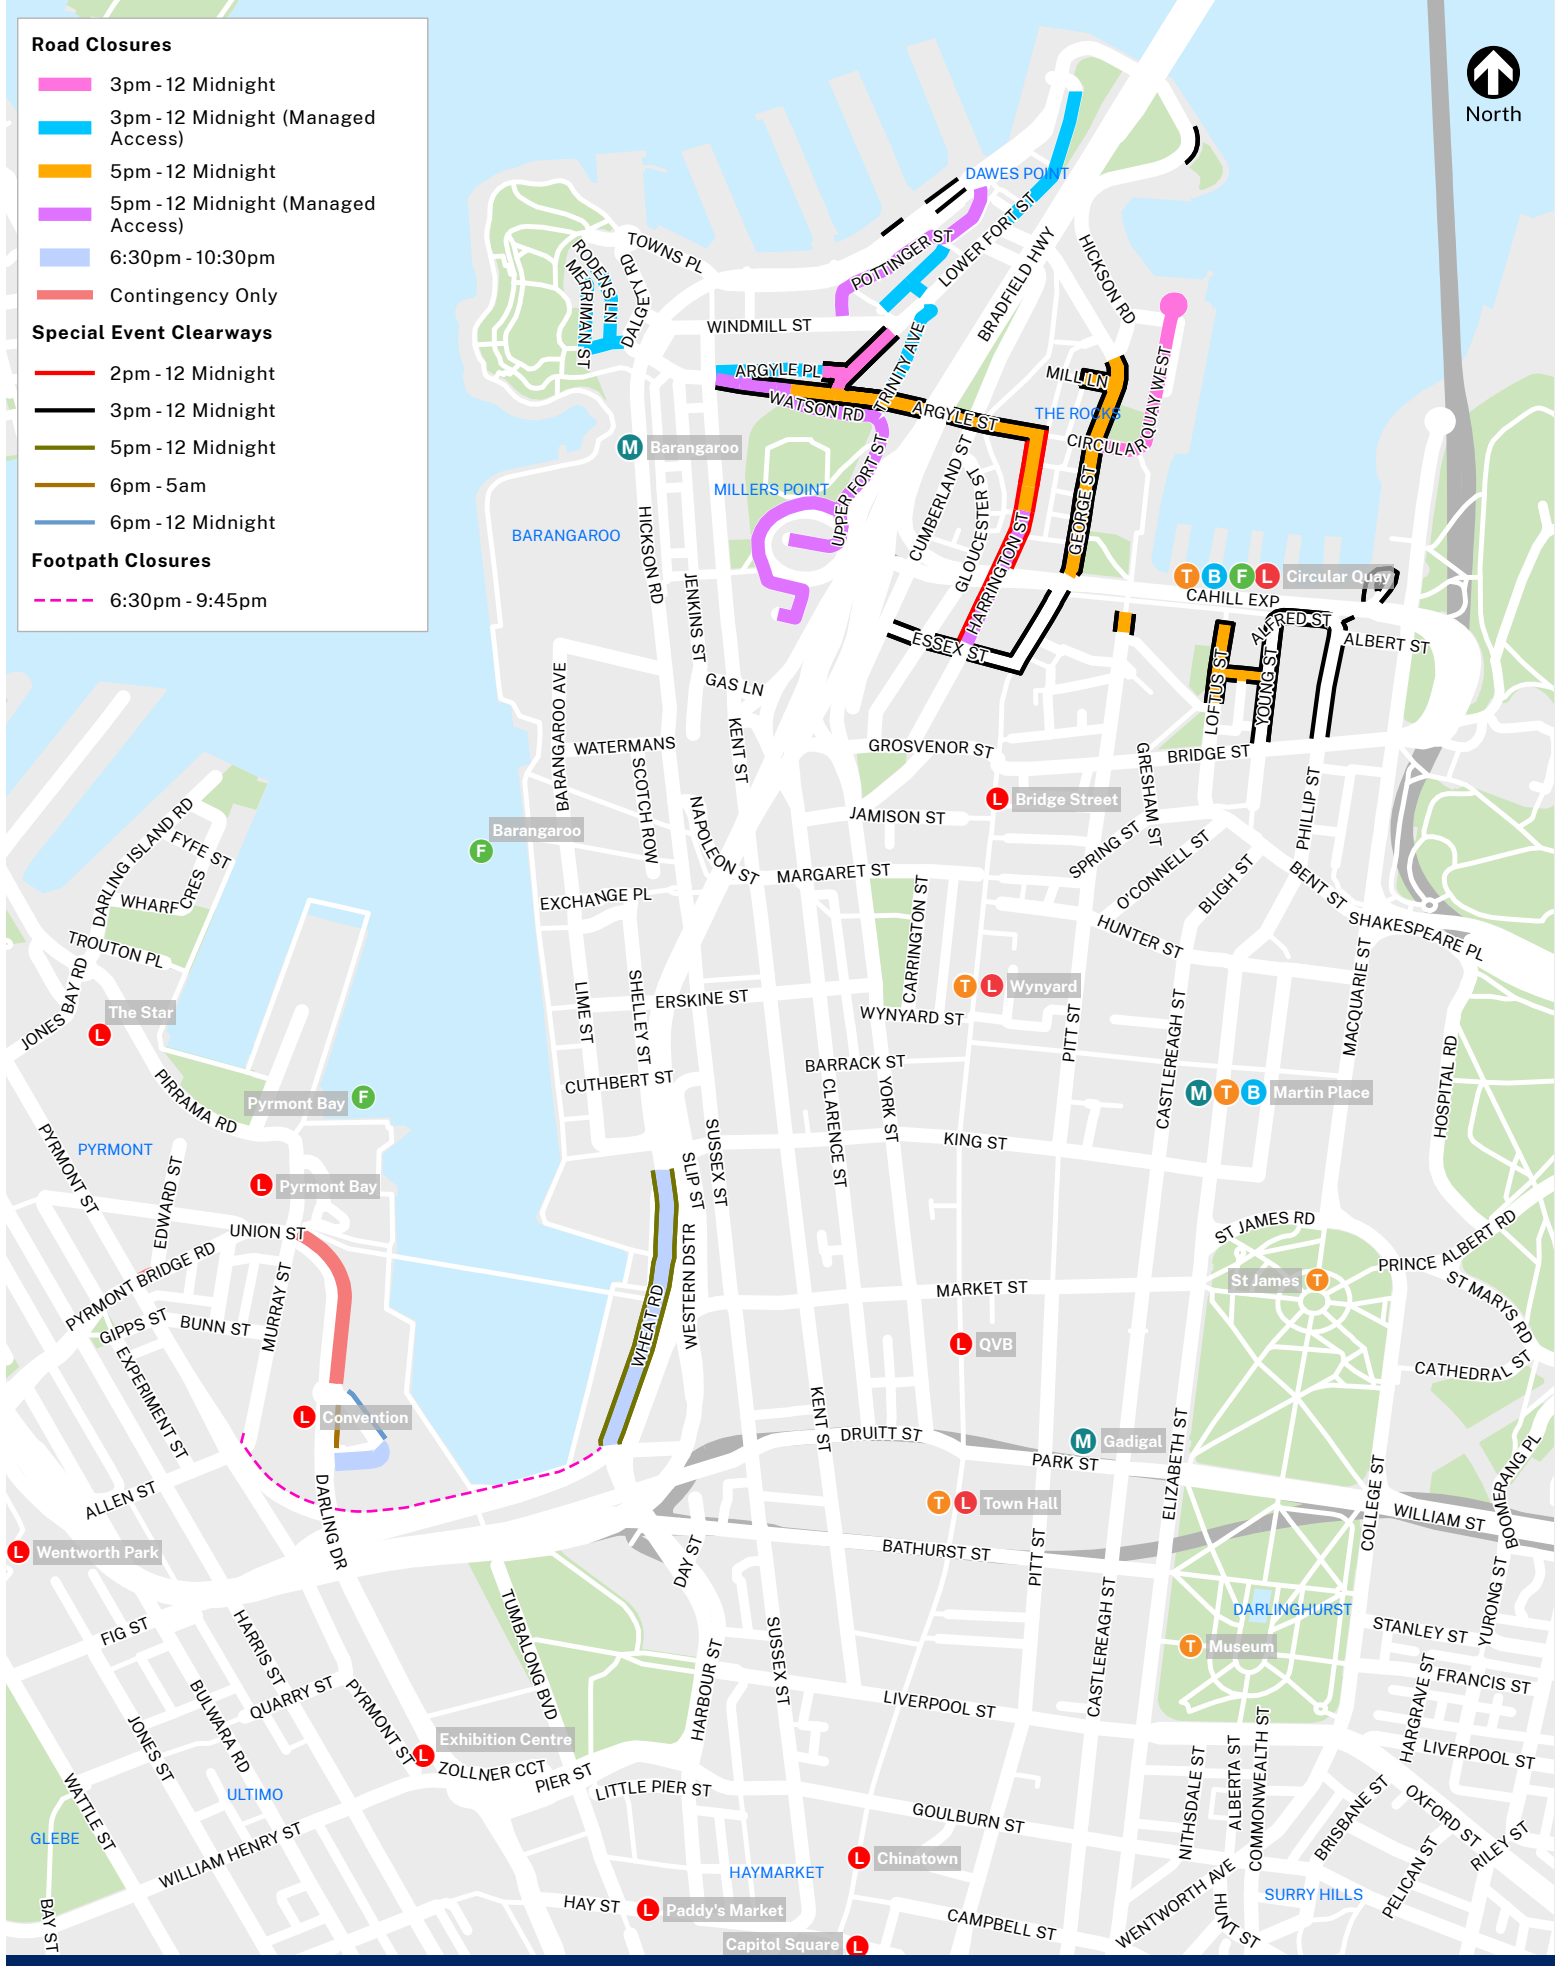

Vivid Sydney 2026

Special Event Clearways & Road Closures

Monday - Wednesday 25 - 27 May, 1 - 3 June & Tuesday - Wednesday 9 - 10 June

Road Closures

- 3pm - 12 Midnight
- 3pm - 12 Midnight (Managed Access)
- 5pm - 12 Midnight
- 5pm - 12 Midnight (Managed Access)
- 6:30pm - 10:30pm
- Contingency Only

Special Event Clearways

- 2pm - 12 Midnight
- 3pm - 12 Midnight
- 5pm - 12 Midnight
- 6pm - 5am
- 6pm - 12 Midnight

Footpath Closures

- 6:30pm - 9:45pm

Visit livetraffic.com for more details. Visit transportnsw.info to plan your trip.