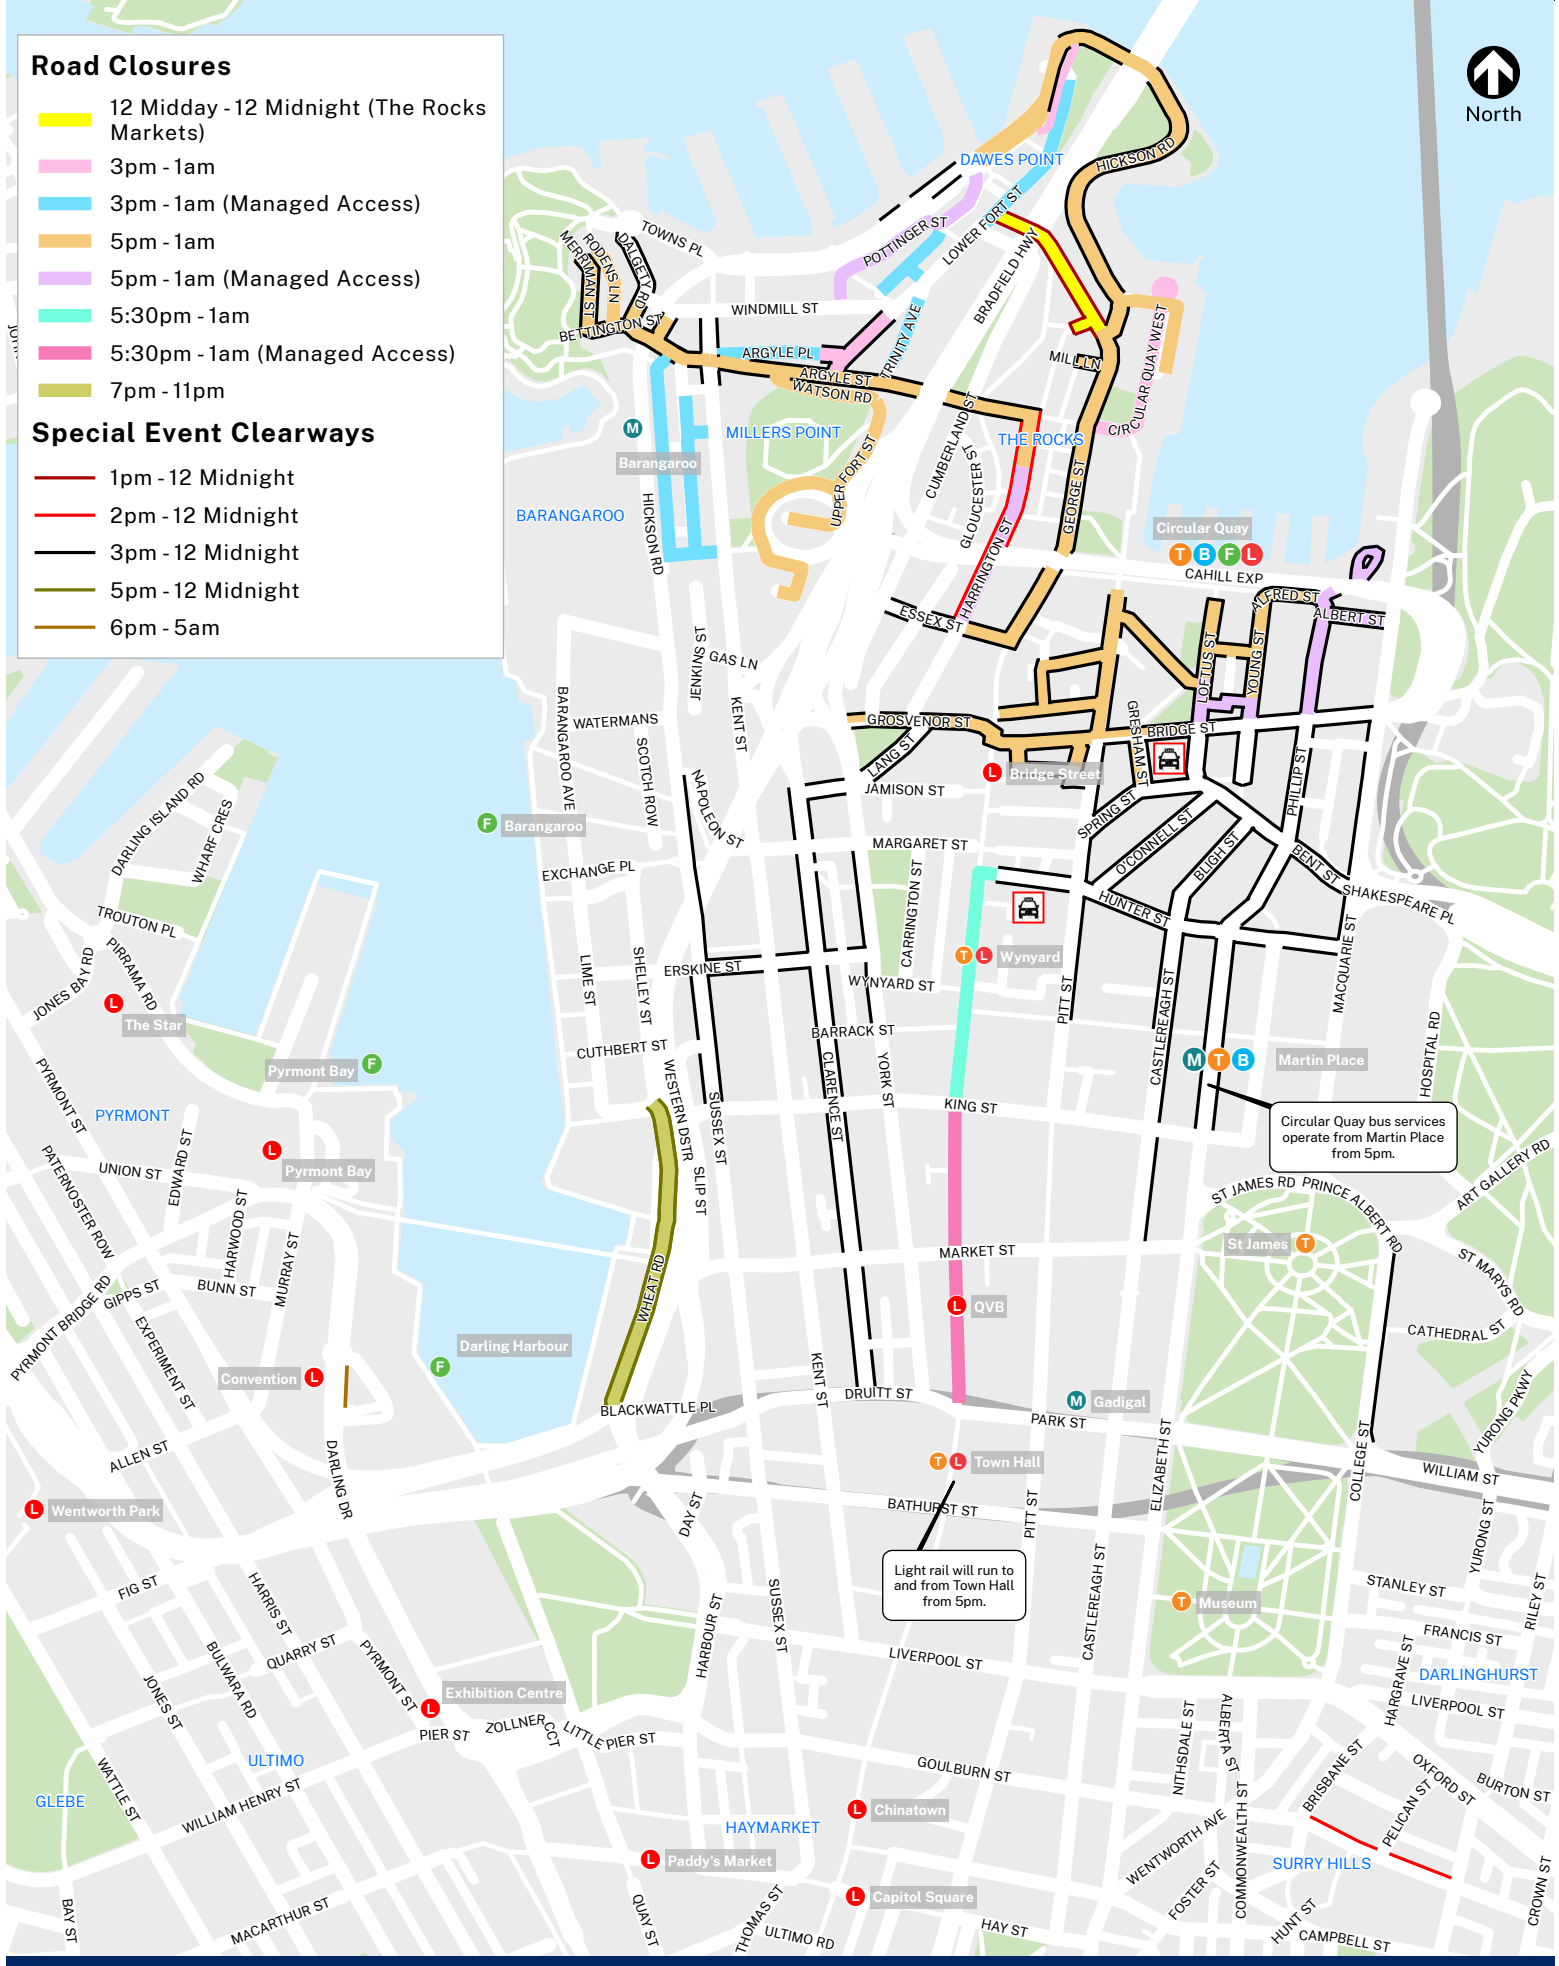

Vivid Sydney 2026

Special Event Clearways & Road Closures

Saturday 23 May, Saturday 30 May, Saturday 6 June - Sunday 7 June & Saturday 13 June

Road Closures

- 12 Midday - 12 Midnight (The Rocks Markets)
- 3pm - 1am
- 3pm - 1am (Managed Access)
- 5pm - 1am
- 5pm - 1am (Managed Access)
- 5:30pm - 1am
- 5:30pm - 1am (Managed Access)
- 7pm - 11pm

Special Event Clearways

- 1pm - 12 Midnight
- 2pm - 12 Midnight
- 3pm - 12 Midnight
- 5pm - 12 Midnight
- 6pm - 5am

Circular Quay bus services operate from Martin Place from 5pm.

Light rail will run to and from Town Hall from 5pm.