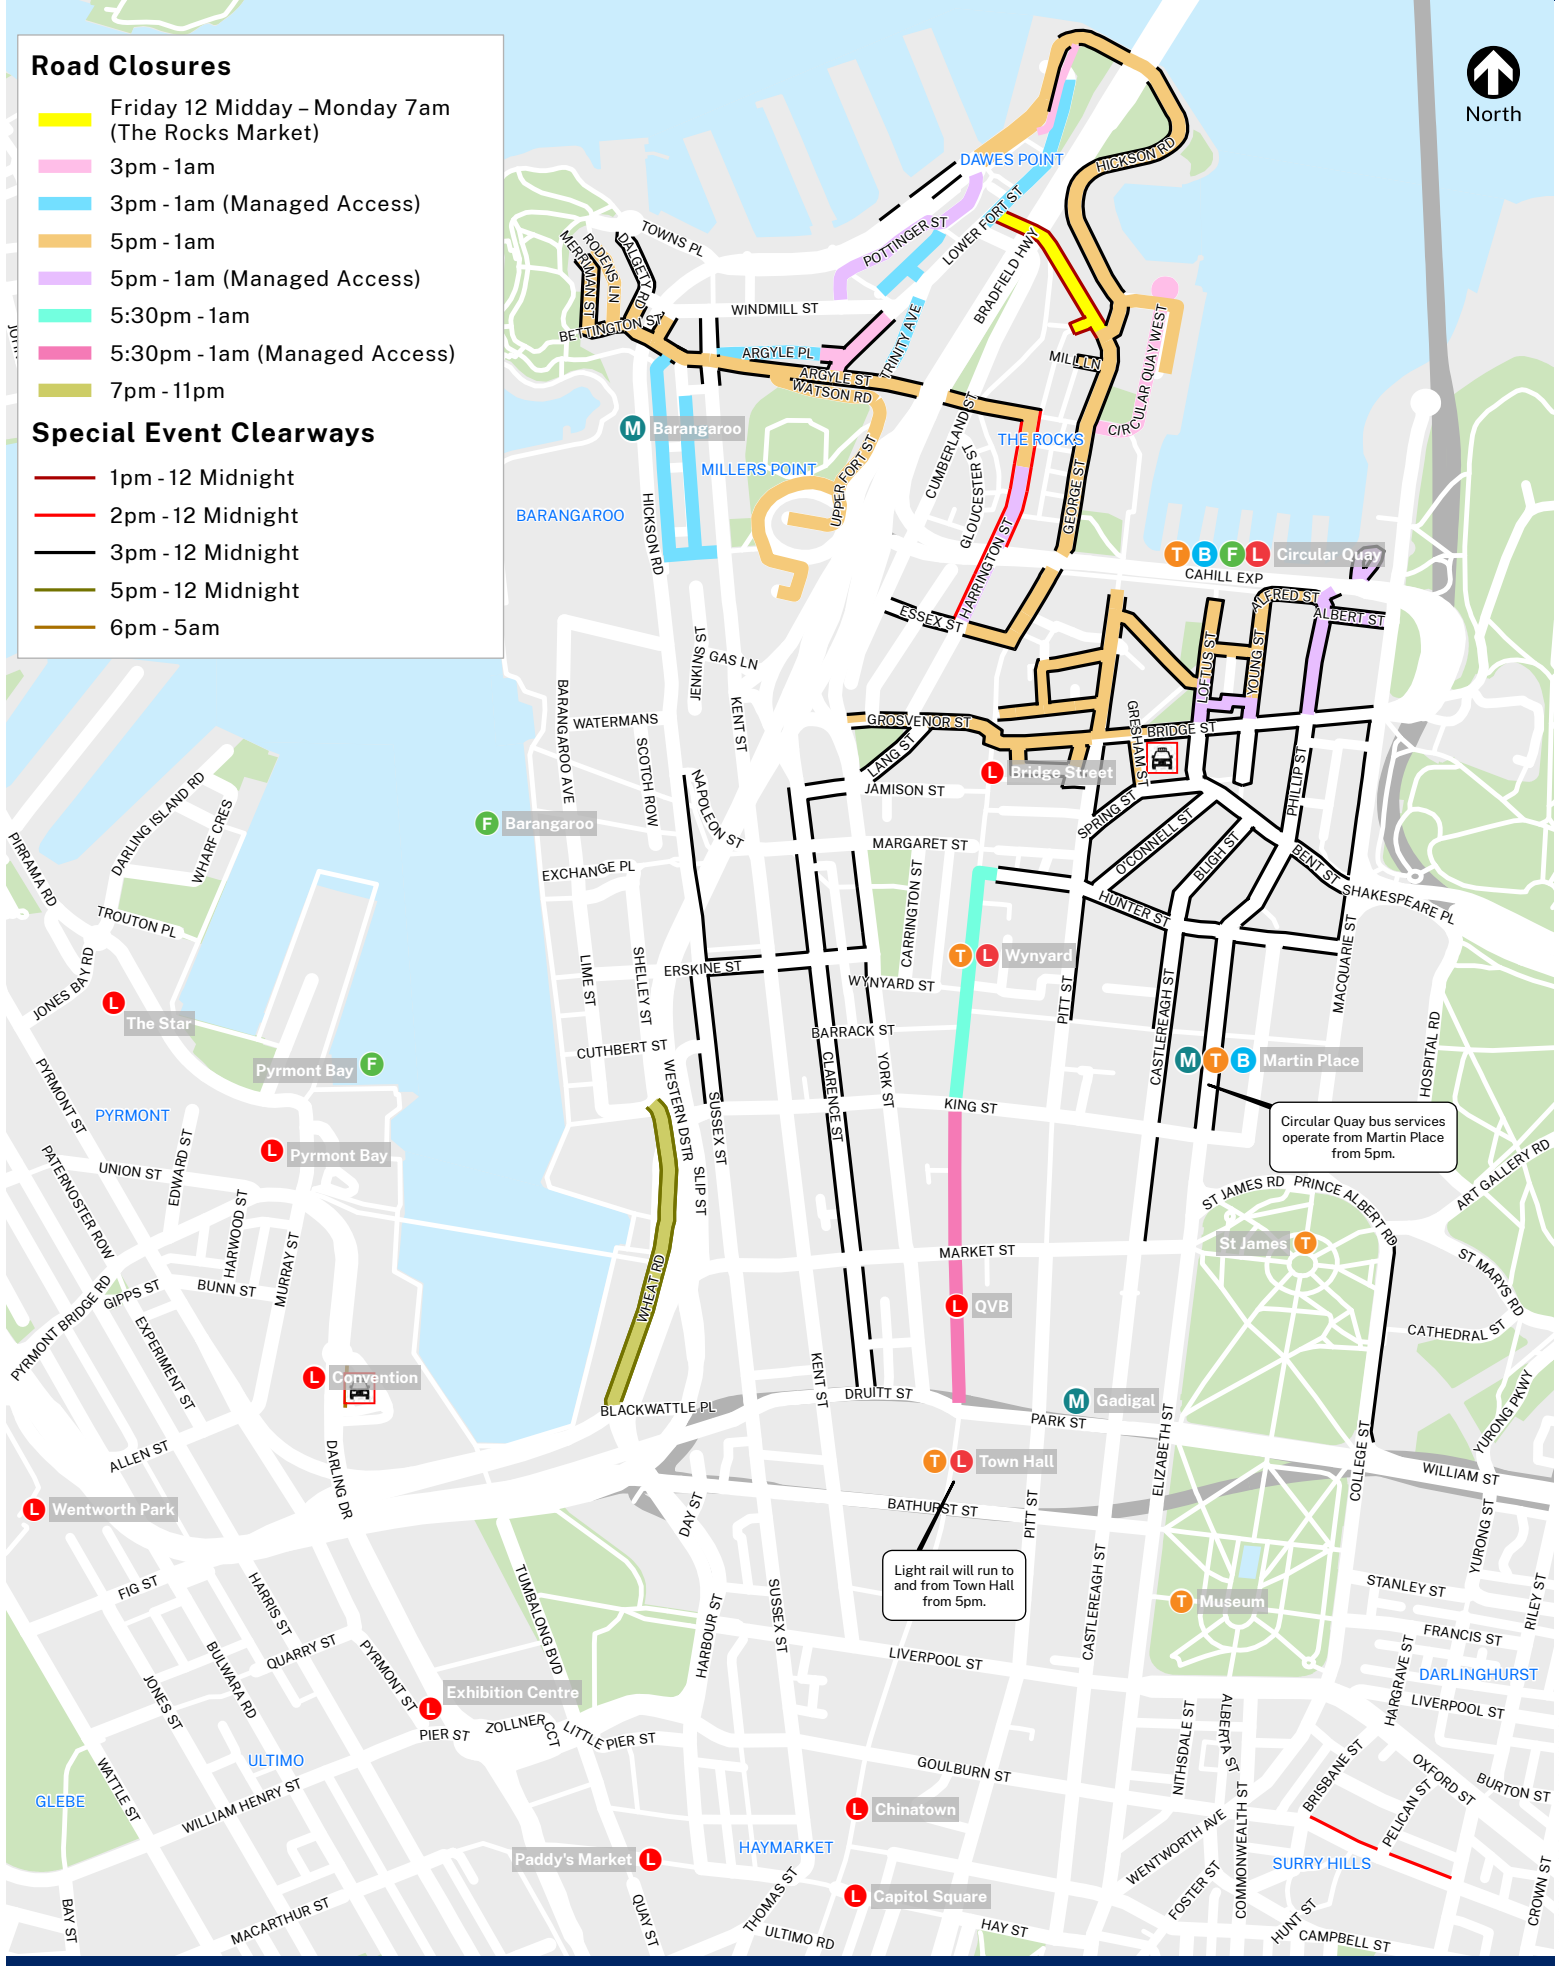

Vivid Sydney 2026

Special Event Clearways & Road Closures

Saturday 23 May, Saturday 30 May, Saturday 6 June - Sunday 7 June & Saturday 13 June

Road Closures

- █ Friday 12 Midday - Monday 7am (The Rocks Market)
- █ 3pm - 1am
- █ 3pm - 1am (Managed Access)
- █ 5pm - 1am
- █ 5pm - 1am (Managed Access)
- █ 5:30pm - 1am
- █ 5:30pm - 1am (Managed Access)
- █ 7pm - 11pm

Special Event Clearways

- █ 1pm - 12 Midnight
- █ 2pm - 12 Midnight
- █ 3pm - 12 Midnight
- █ 5pm - 12 Midnight
- █ 6pm - 5am

Circular Quay bus services operate from Martin Place from 5pm.

Light rail will run to and from Town Hall from 5pm.