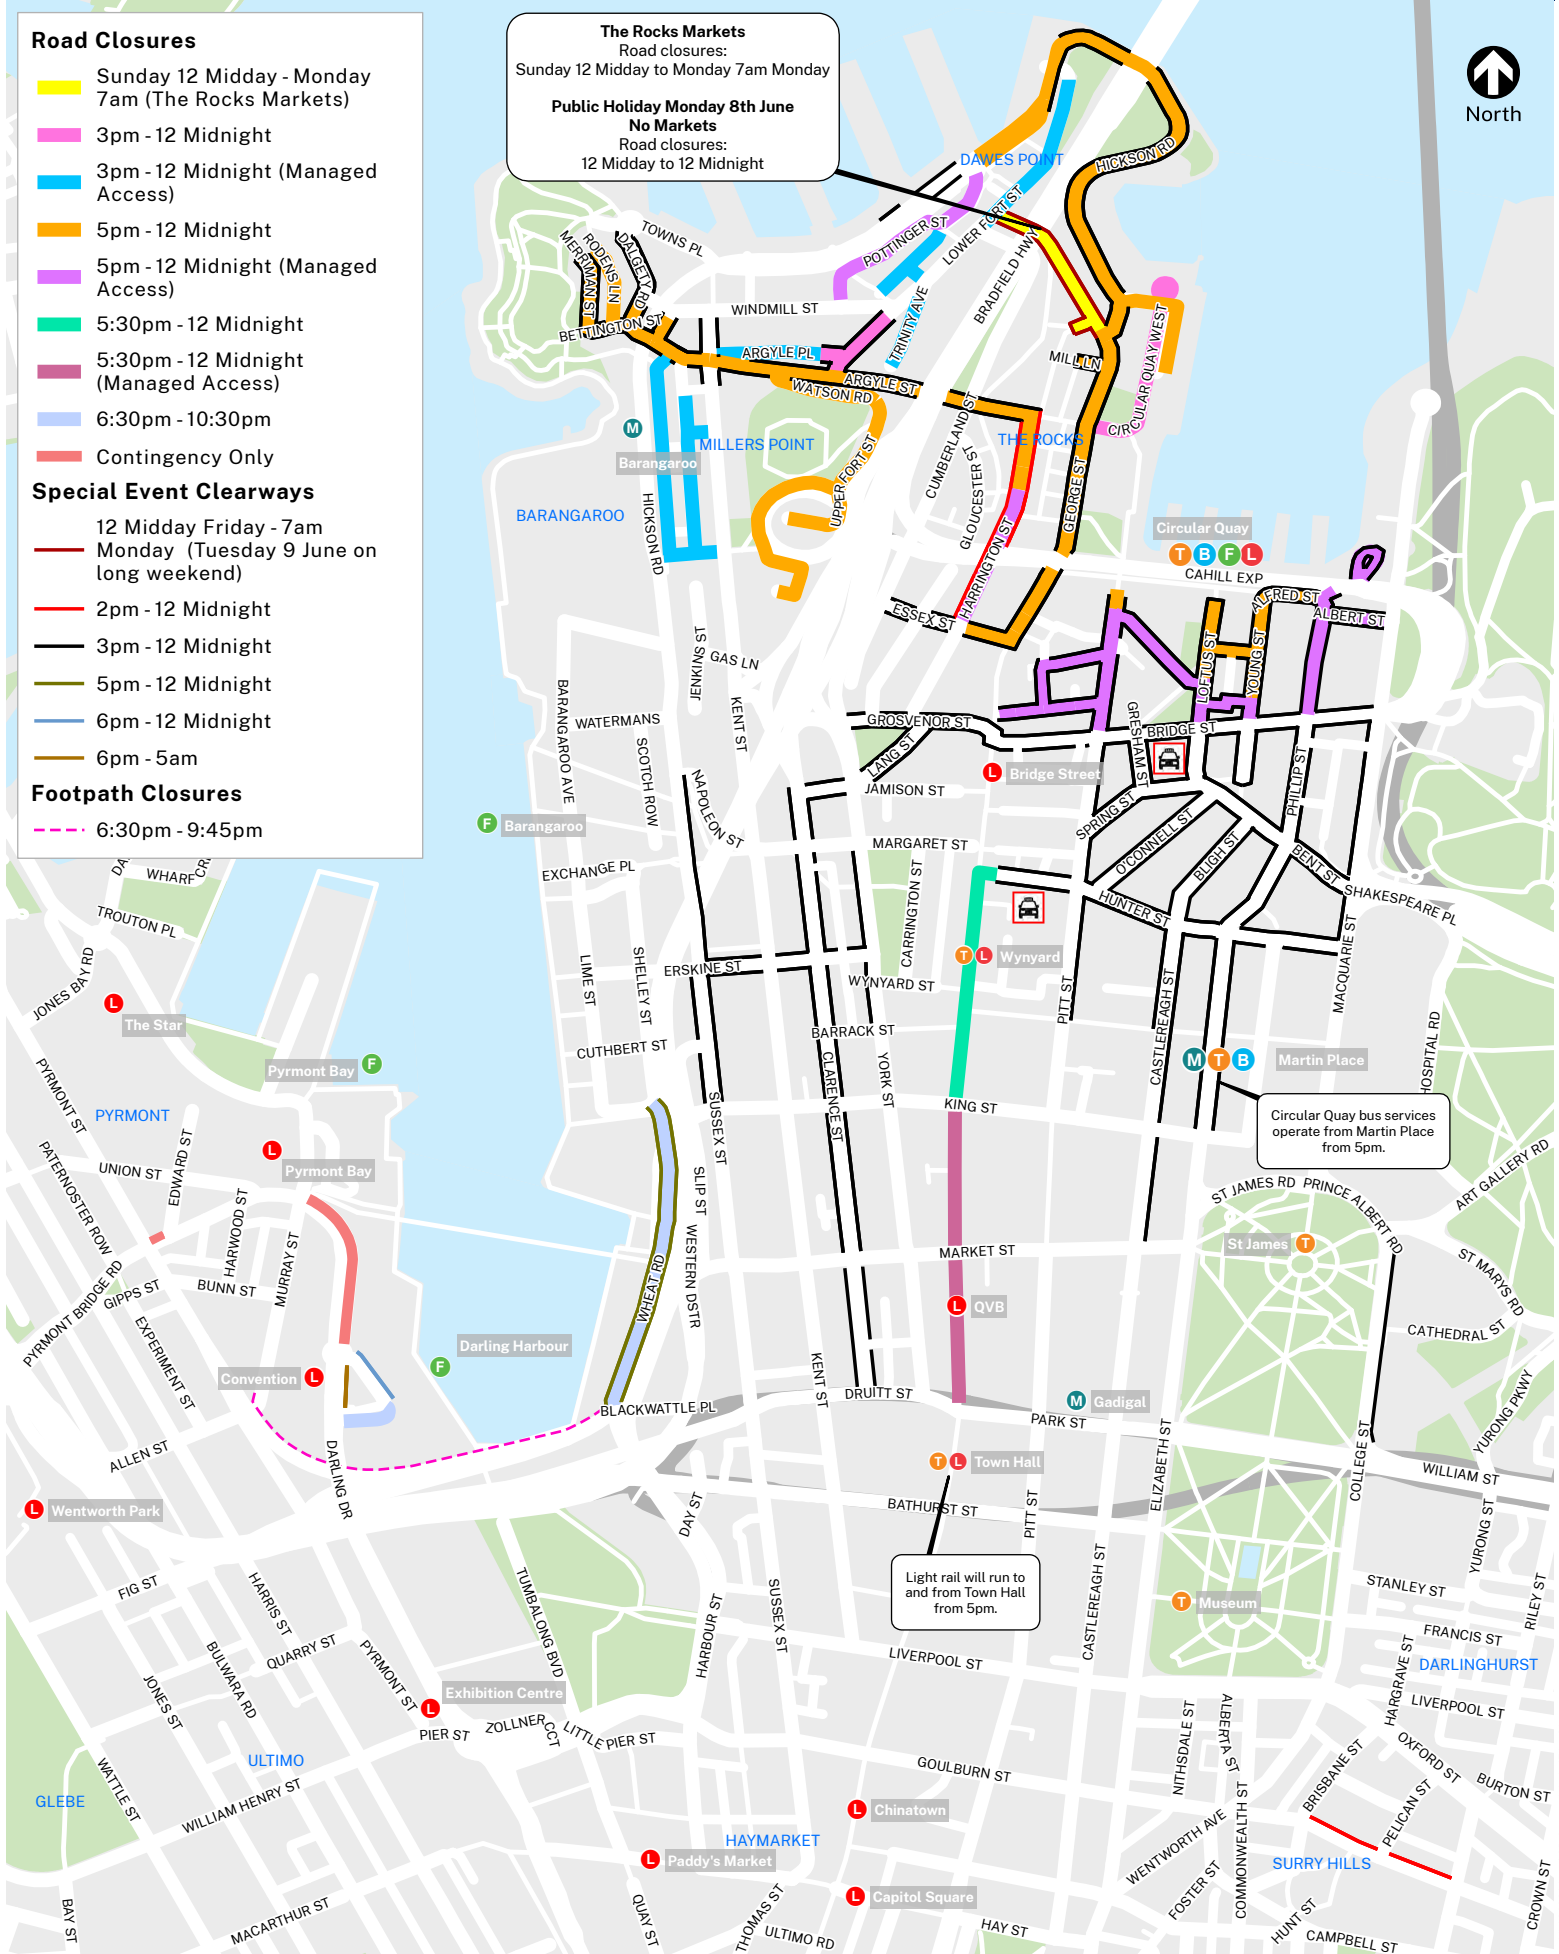

Vivid Sydney 2026

Special Event Clearways & Road Closures
Sunday 24 May, Sunday 31 May & Monday 8 June

Road Closures

- █ Sunday 12 Midday - Monday 7am (The Rocks Markets)
- █ 3pm - 12 Midnight
- █ 3pm - 12 Midnight (Managed Access)
- █ 5pm - 12 Midnight
- █ 5pm - 12 Midnight (Managed Access)
- █ 5:30pm - 12 Midnight
- █ 5:30pm - 12 Midnight (Managed Access)
- █ 6:30pm - 10:30pm
- █ Contingency Only

Special Event Clearways

- █ 12 Midday Friday - 7am
- █ Monday (Tuesday 9 June on long weekend)
- █ 2pm - 12 Midnight
- █ 3pm - 12 Midnight
- █ 5pm - 12 Midnight
- █ 6pm - 12 Midnight
- █ 6pm - 5am

Footpath Closures

- - - 6:30pm - 9:45pm

The Rocks Markets
Road closures:
Sunday 12 Midday to Monday 7am Monday

Public Holiday Monday 8th June
No Markets
Road closures:
12 Midday to 12 Midnight

Visit livetraffic.com for more details. Visit transportnsw.info to plan your trip.

Vivid 2026 Level 2D Comm A4 v6 15Apr26