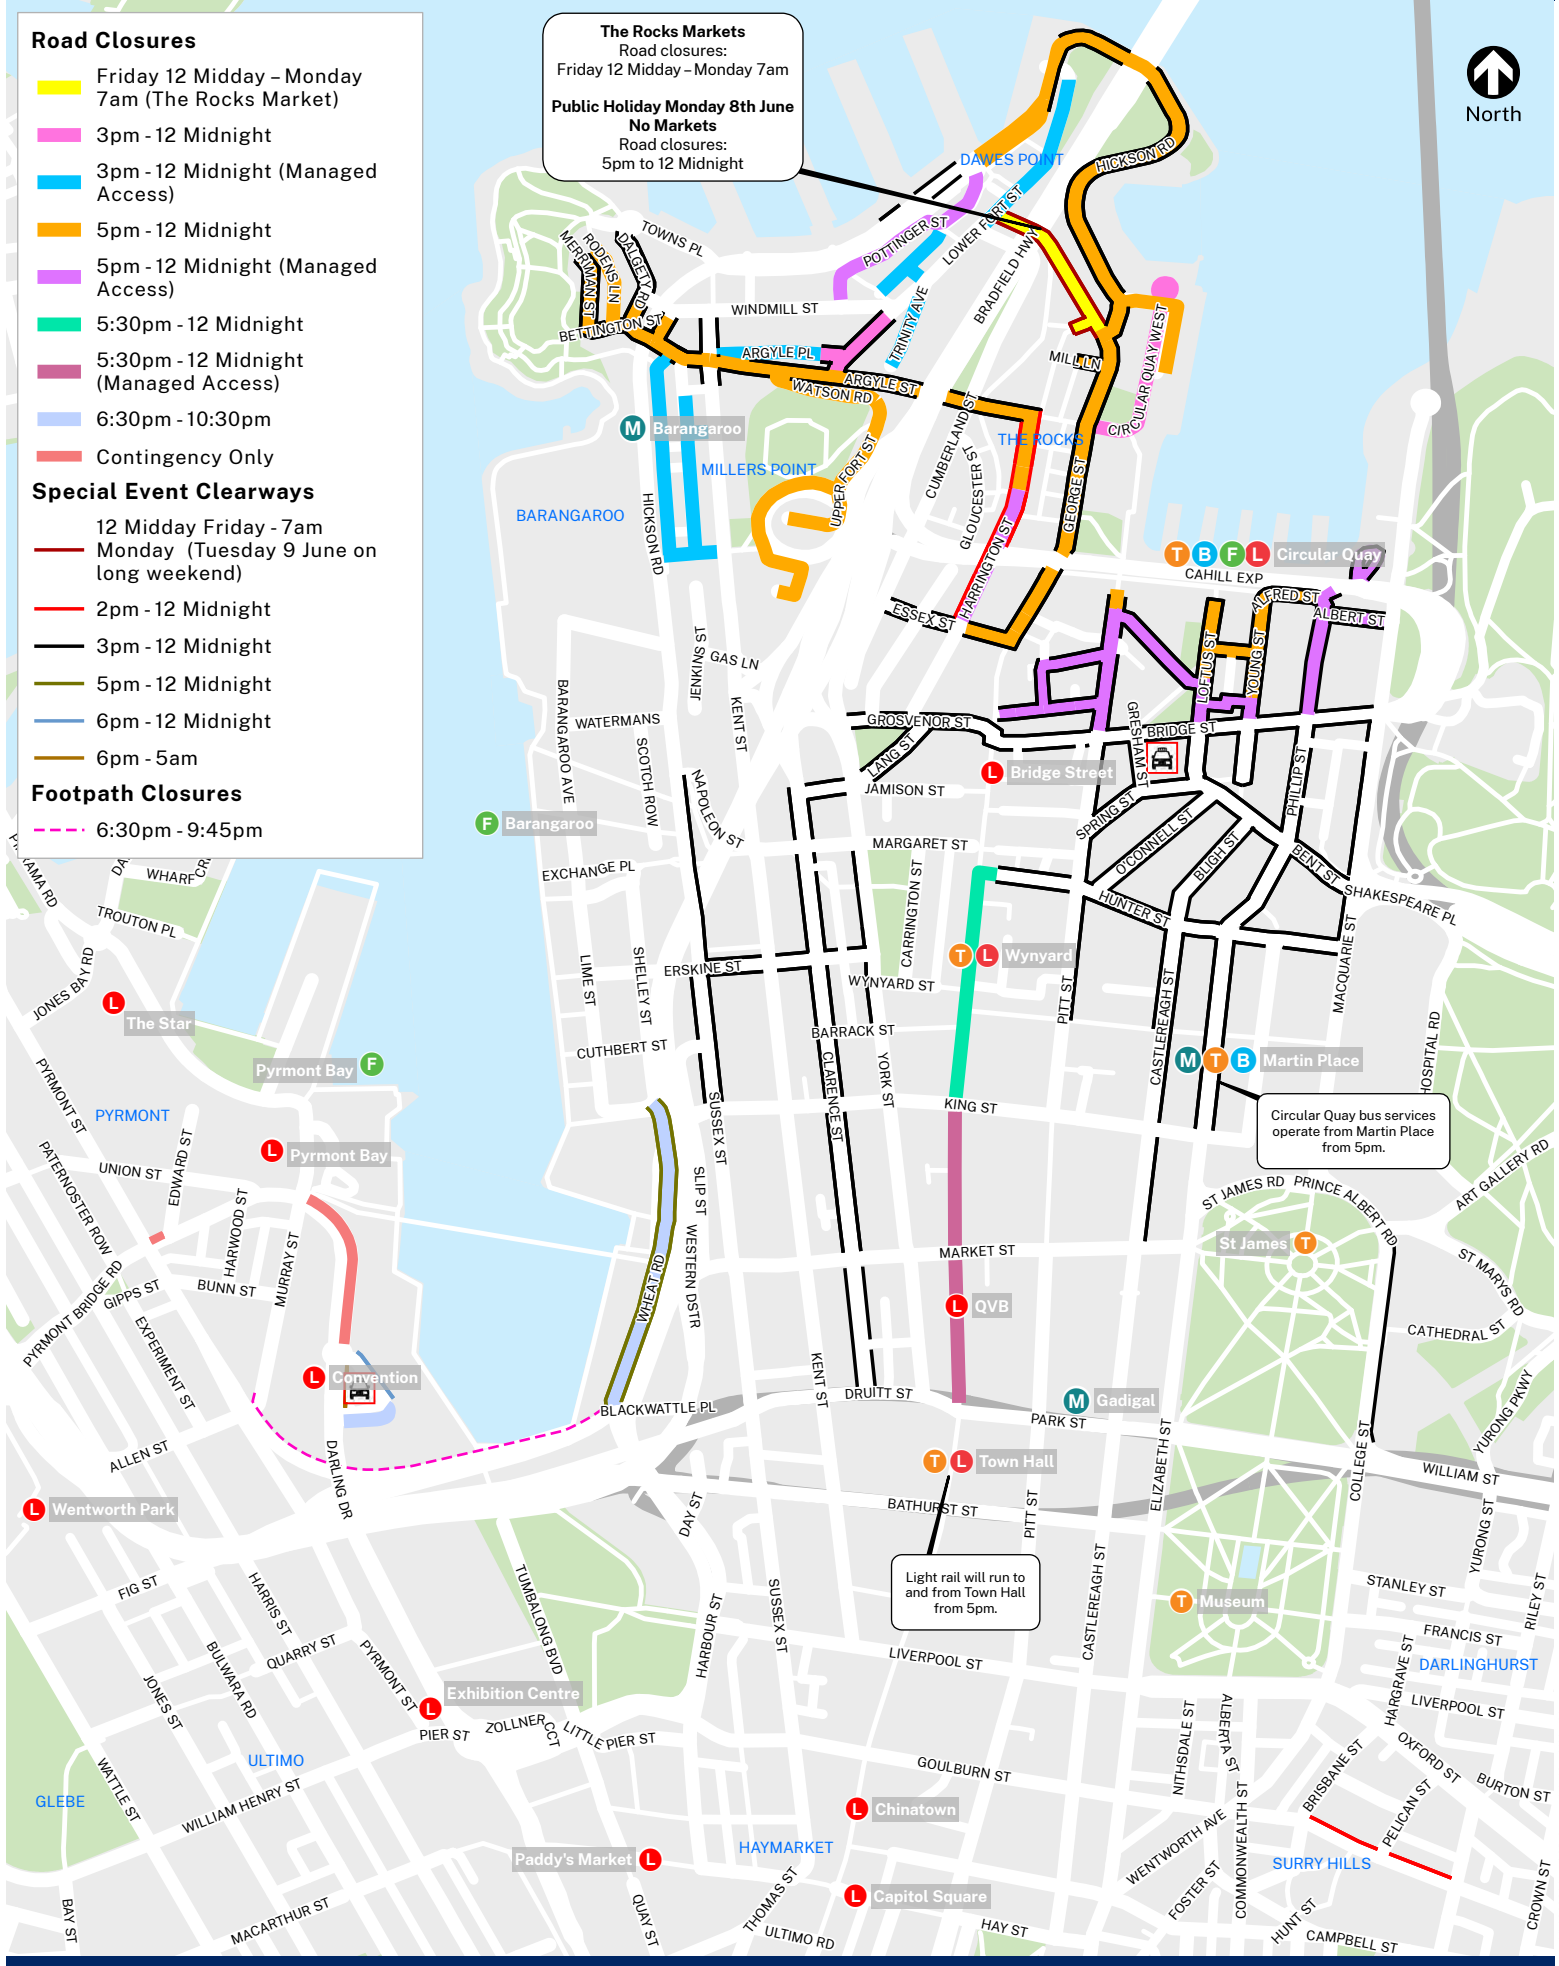

Vivid Sydney 2026

Special Event Clearways & Road Closures
Sunday 24 May, Sunday 31 May & Monday 8 June

Road Closures

- Friday 12 Midday - Monday 7am (The Rocks Market)
- 3pm - 12 Midnight
- 3pm - 12 Midnight (Managed Access)
- 5pm - 12 Midnight
- 5pm - 12 Midnight (Managed Access)
- 5:30pm - 12 Midnight
- 5:30pm - 12 Midnight (Managed Access)
- 6:30pm - 10:30pm
- Contingency Only

Special Event Clearways

- 12 Midday Friday - 7am
- Monday (Tuesday 9 June on long weekend)
- 2pm - 12 Midnight
- 3pm - 12 Midnight
- 5pm - 12 Midnight
- 6pm - 12 Midnight
- 6pm - 5am

Footpath Closures

- 6:30pm - 9:45pm

The Rocks Markets
Road closures:
Friday 12 Midday - Monday 7am

Public Holiday Monday 8th June
No Markets
Road closures:
5pm to 12 Midnight

Circular Quay bus services operate from Martin Place from 5pm.

Light rail will run to and from Town Hall from 5pm.