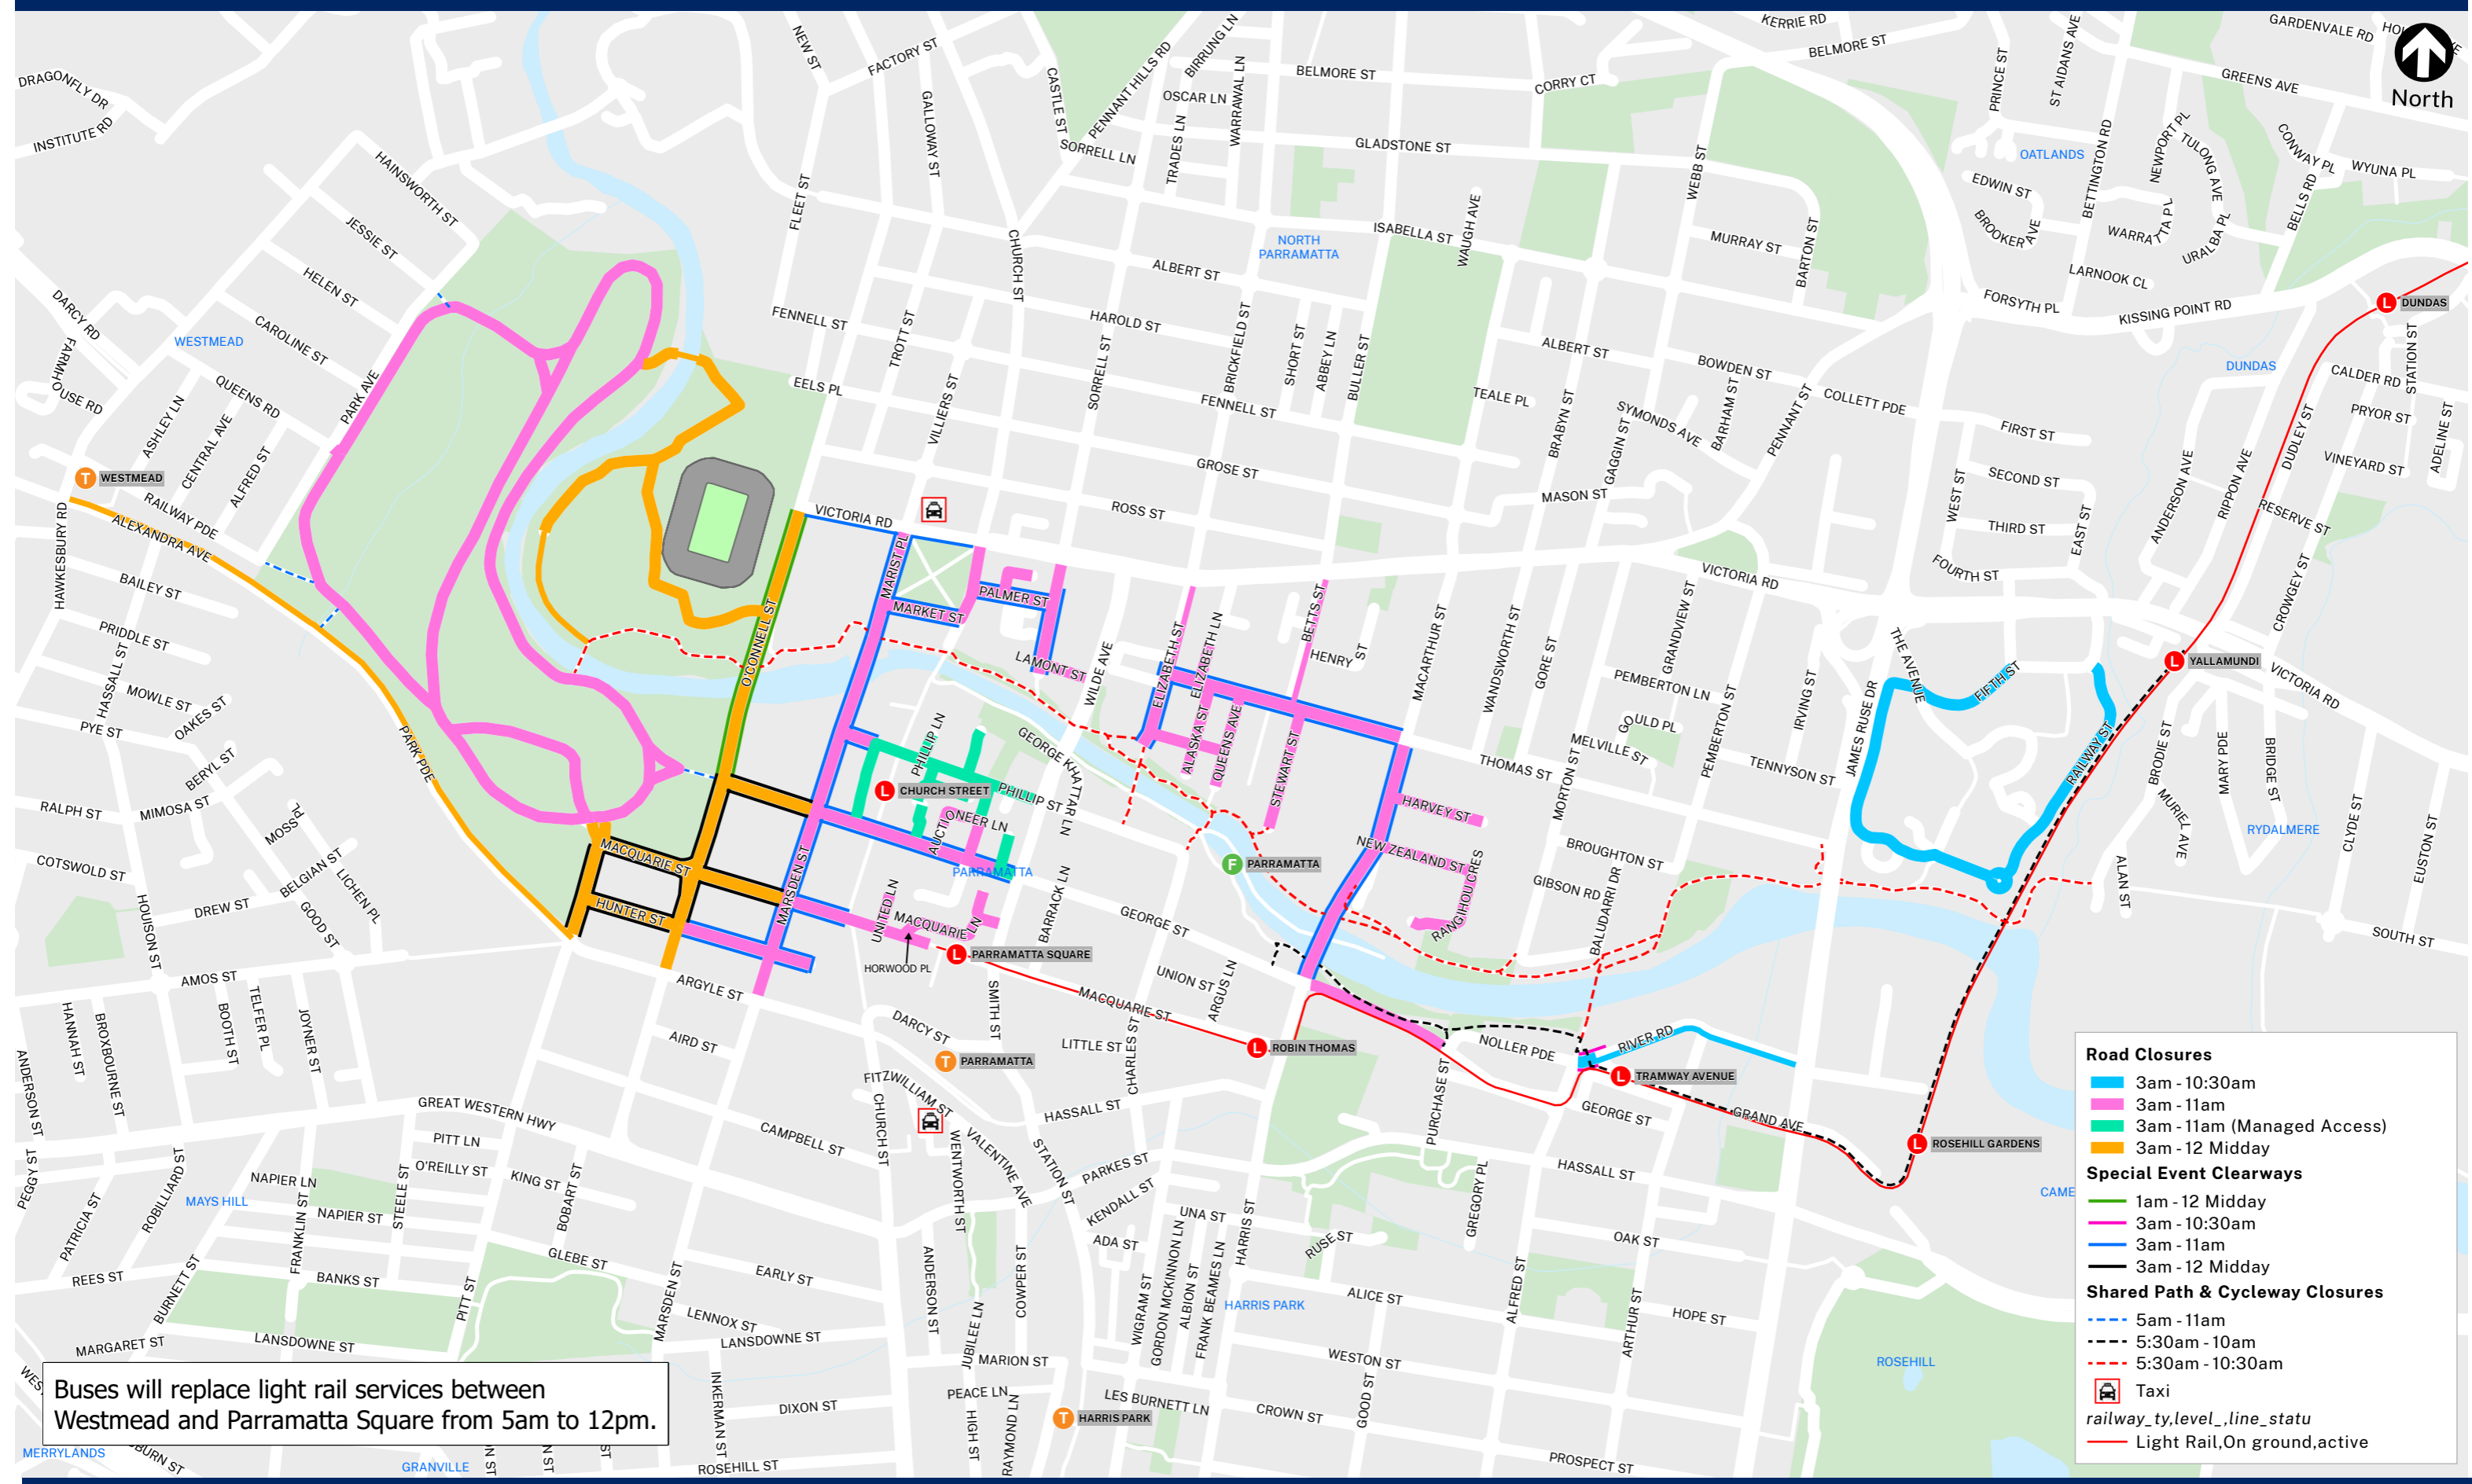

# Parramatta Half Marathon - Sunday 21 June 2026

## Special Event Clearways, Road Closures, Shared Pathway Closures & Cycleway Closures

Buses will replace light rail services between Westmead and Parramatta Square from 5am to 12pm.

**Road Closures**

- 3am - 10:30am
- 3am - 11am
- 3am - 11am (Managed Access)
- 3am - 12 Midday

**Special Event Clearways**

- 1am - 12 Midday
- 3am - 10:30am
- 3am - 11am
- 3am - 12 Midday

**Shared Path & Cycleway Closures**

- 5am - 11am
- 5:30am - 10am
- 5:30am - 10:30am

**Other Symbols**

- Taxi
- railway\_ty,level\_,line\_status
- Light Rail,On ground,active

Visit [livetraffic.com](http://livetraffic.com) for more details. Visit [transportsw.info](http://transportsw.info) to plan your trip.