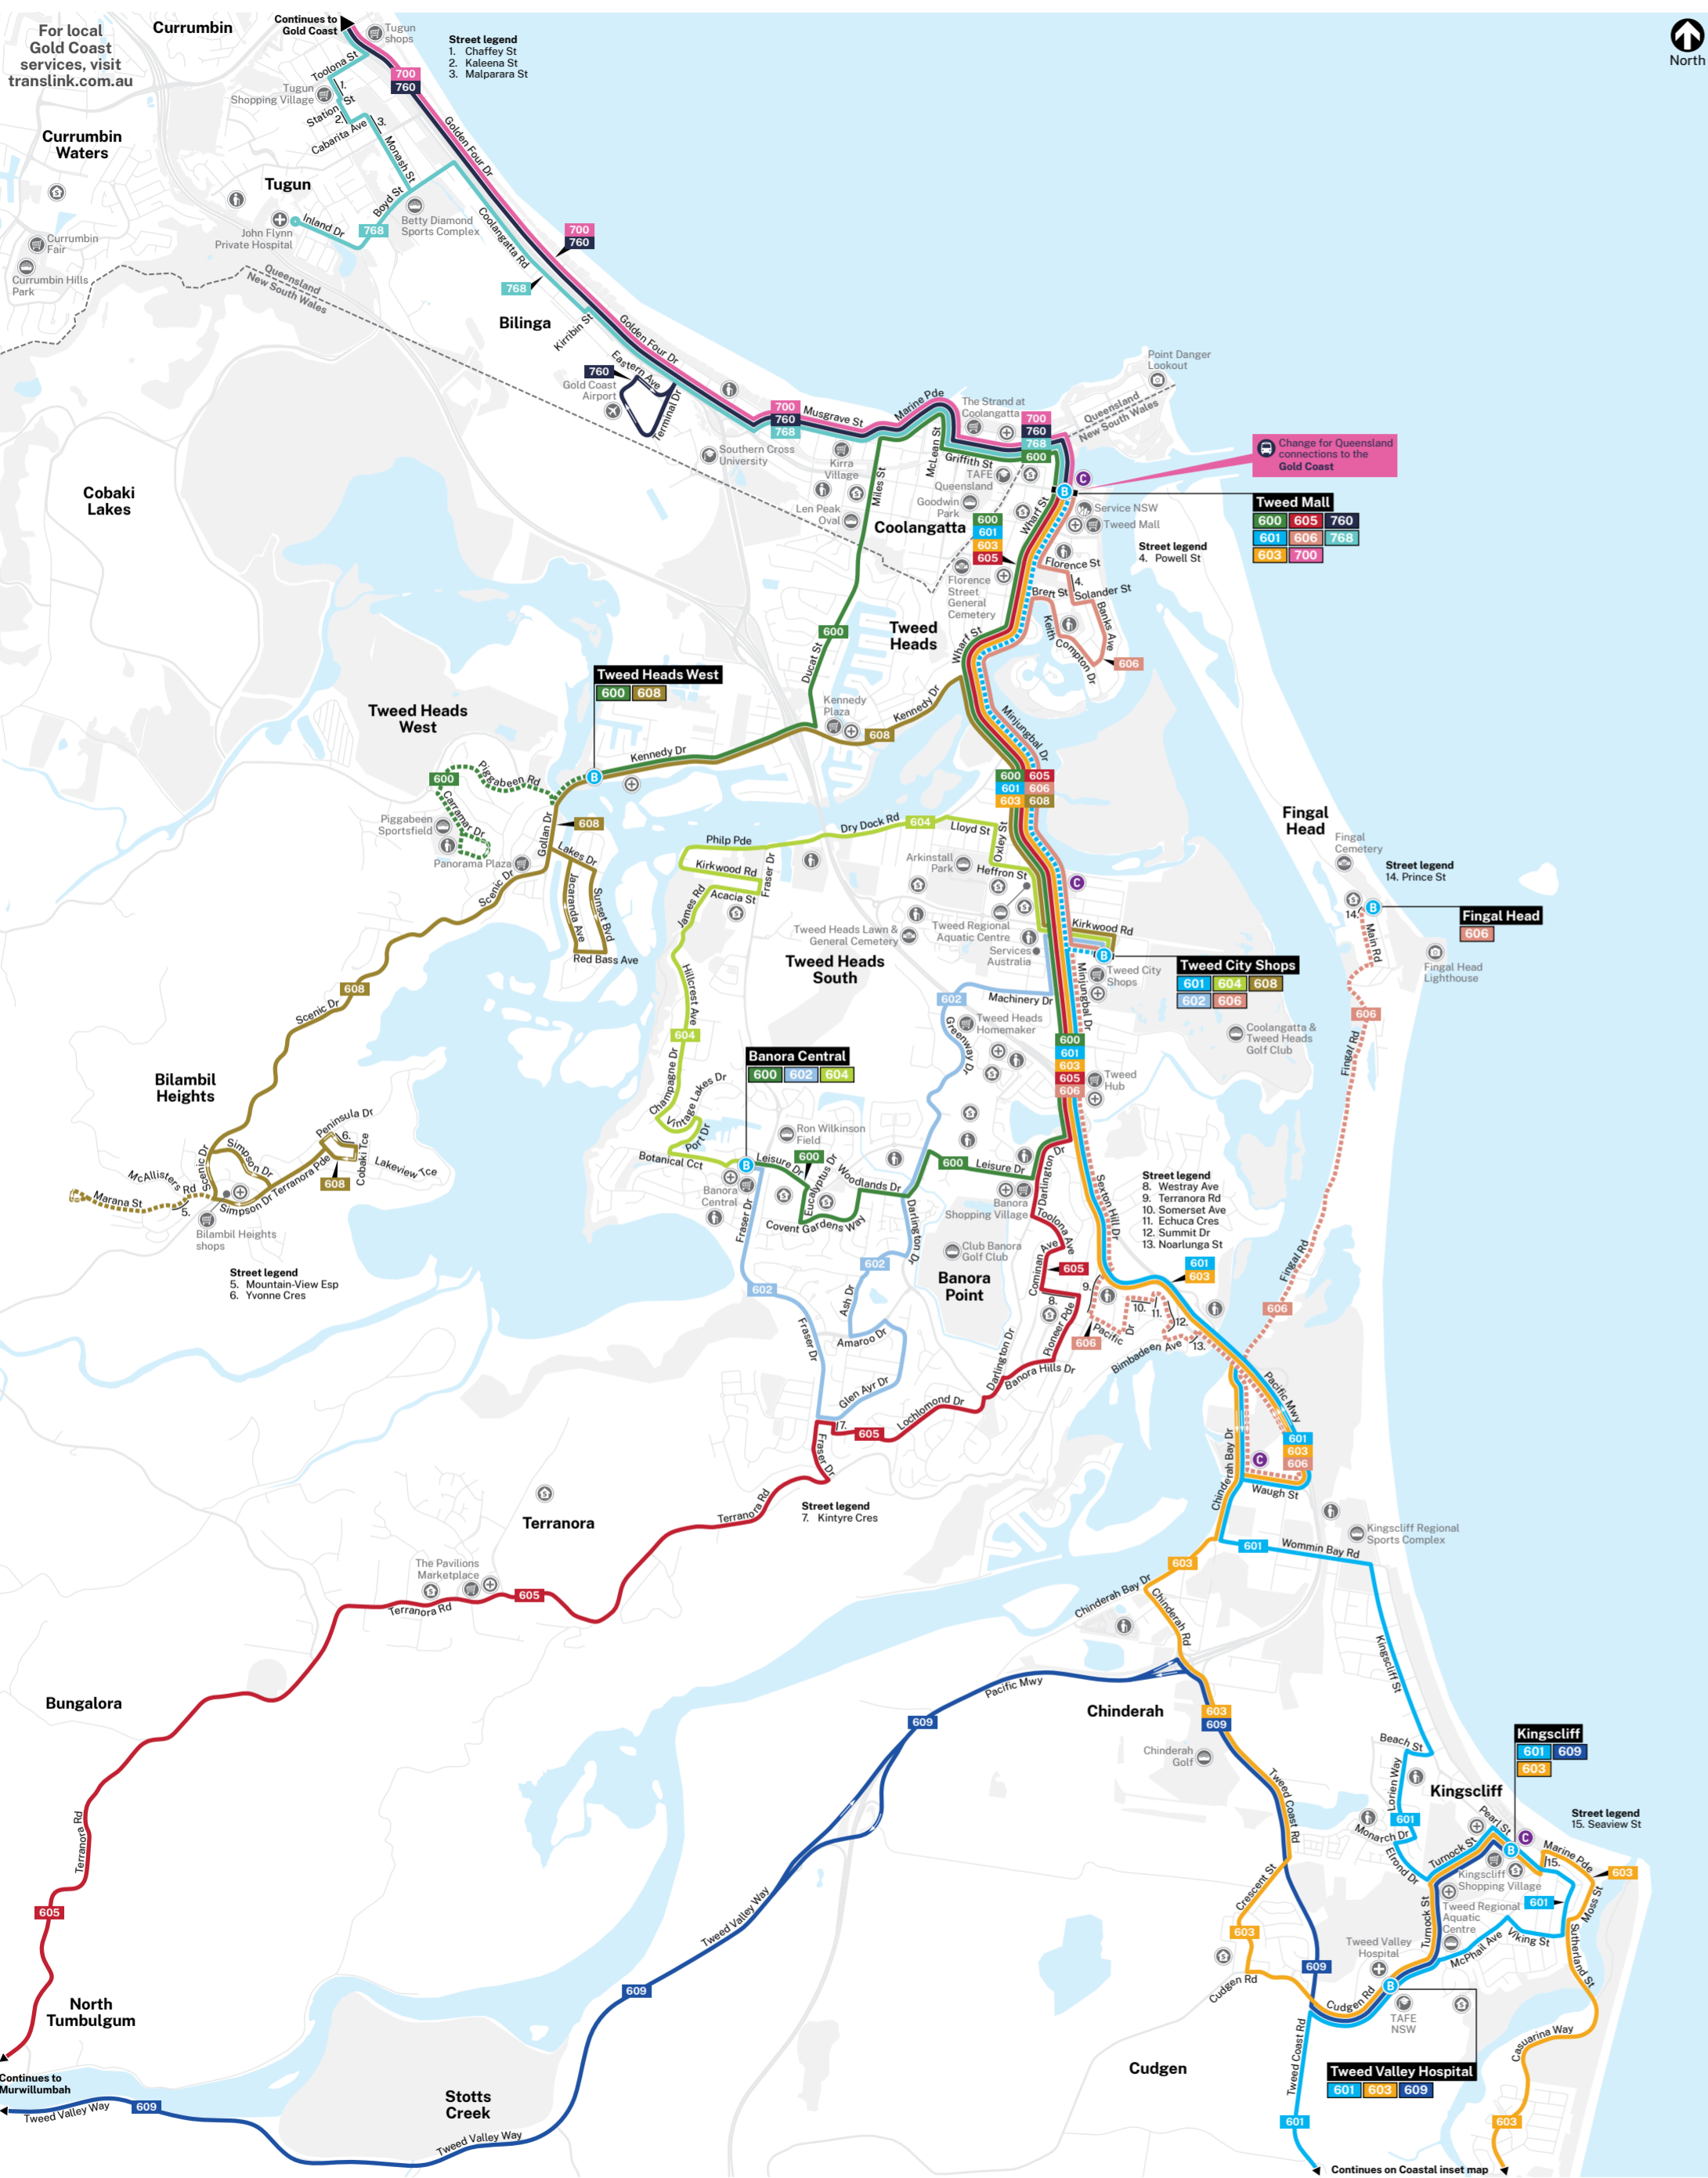

Tweed Heads and Murwillumbah bus network map

Bus route index

Transport for NSW Bus Routes

600	Banora Central to Tweed Heads West via Tweed Mall and Coolangatta
601	Kings Forest to Tweed Heads via Tweed Valley Hospital
602	Banora Central to Tweed City Shops via Ash Drive and Greenway Drive
603	Pottsville to Tweed Mall via Tweed Valley Hospital
604	Banora Central to Tweed City Shops via Hillcrest Avenue and Heffron Street
605	Murwillumbah to Tweed Mall via Banora Point
606	Fingal Head and Tweed City Shops to Tweed Mall via Keith Compton Drive
608	Bilambil Heights to Tweed City Shops via Tweed Heads West and Kennedy Drive
609	Murwillumbah to Kingscliff via Tweed Valley Hospital
616	Murwillumbah to Pottsville via Bogangar and Hastings Point
618	Pottsville to Murwillumbah via Mooball and Burringbar
621	Murwillumbah Sunnyside Mall to Golden Links (Loop Service)
622	Murwillumbah Sunnyside Mall to East Murwillumbah via Murwillumbah District Hospital (Loop Service)
623	Murwillumbah Sunnyside Mall to Greenhills (Loop Service)
624	Murwillumbah Sunnyside Mall to Barnby Estate (Loop Service)
625	Uki to Murwillumbah
626	Tyalgum to Murwillumbah
630	Nimbin to Murwillumbah via Uki

Translink QLD Bus Routes (operating at Tweed Mall)
For more information, visit translink.com.au

700	Services for Palm Beach, Burleigh Heads and the Gold Coast via interchange with Light Rail
760	Services for Gold Coast Airport, Southern Cross University, The Pines Shops, Varsity Lakes Station and Robina Town Centre
768	Services for John Flynn Private Hospital and The Pines Shops