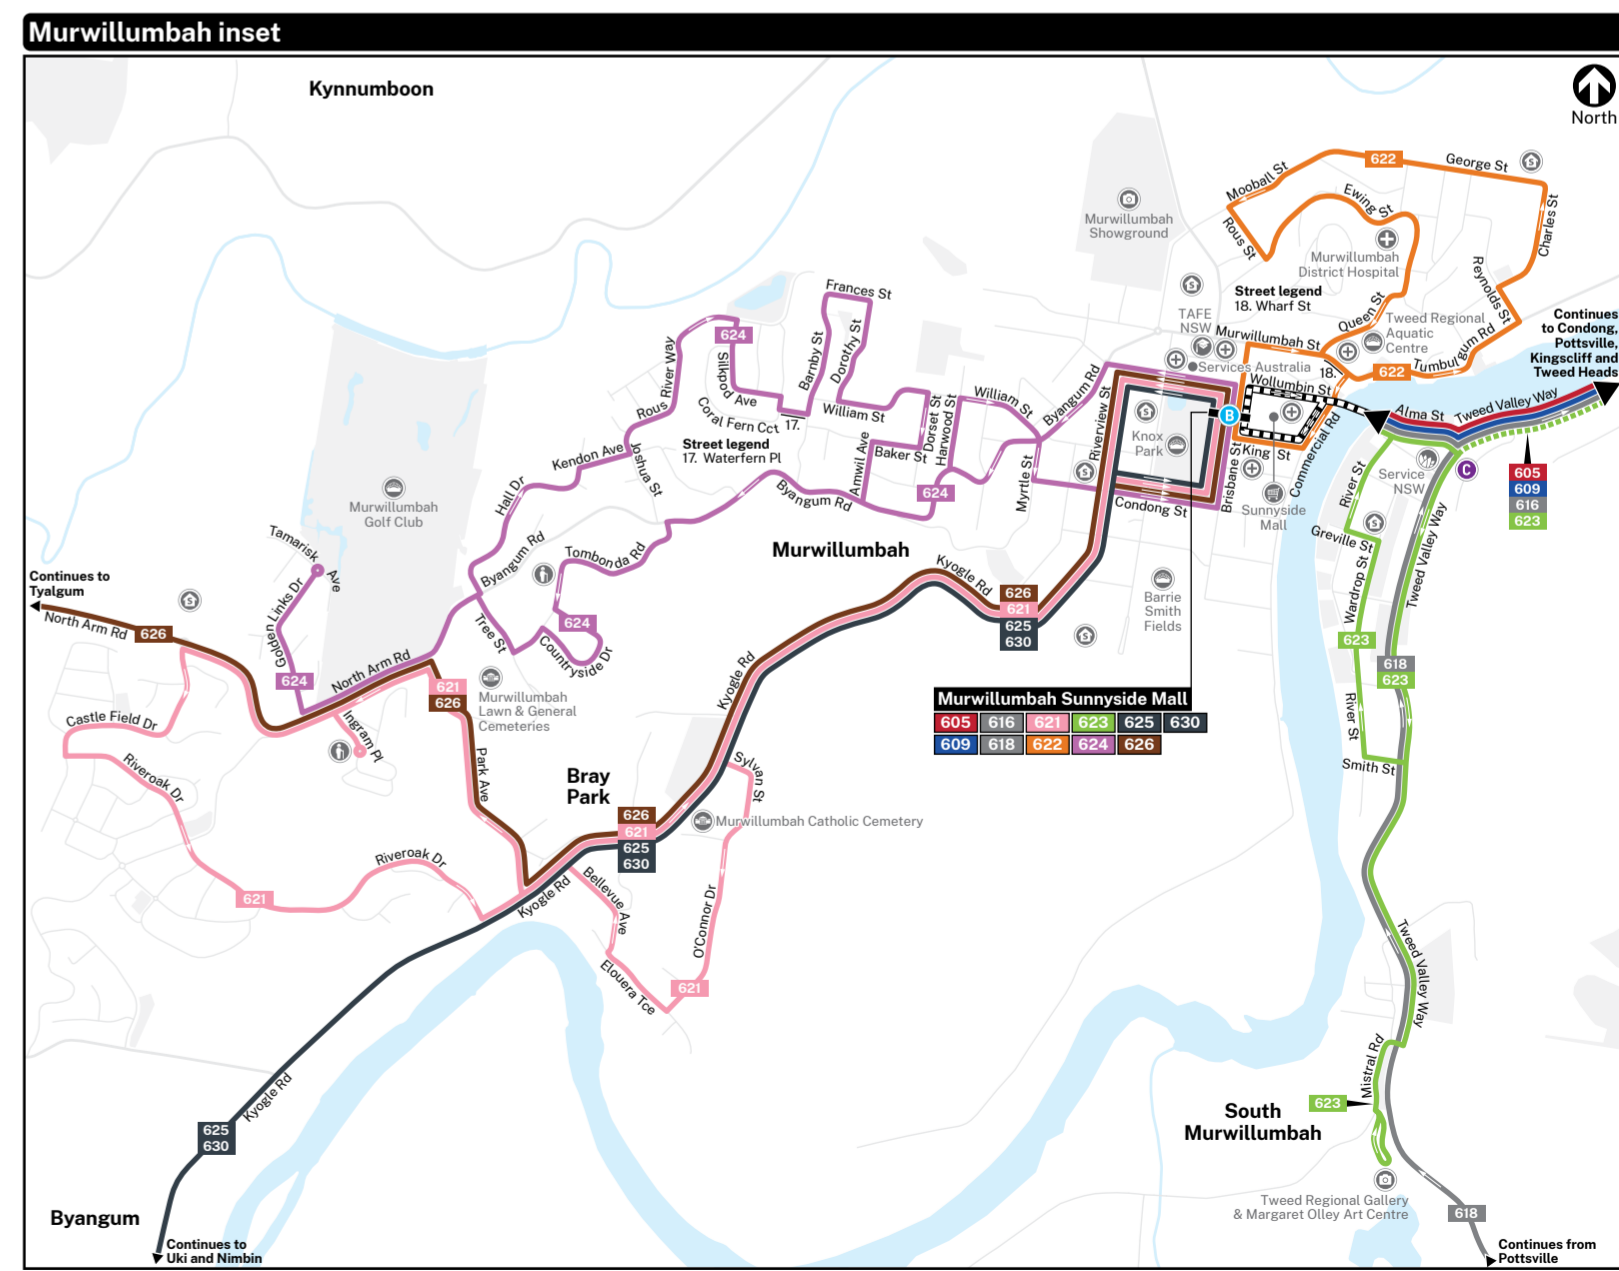

Legend

- Bus route
- Route number
- Common bus route
- Limited service
- Bus interchange
- Coach stop
- Hospital
- Medical centre
- School
- Tertiary education
- Shopping
- Airport
- Sport facility
- Tourist attraction
- Service NSW
- Community facility
- Retirement / aged care

Plan your NSW trip at transportnsw.info

Plan your QLD trip at translink.com.au