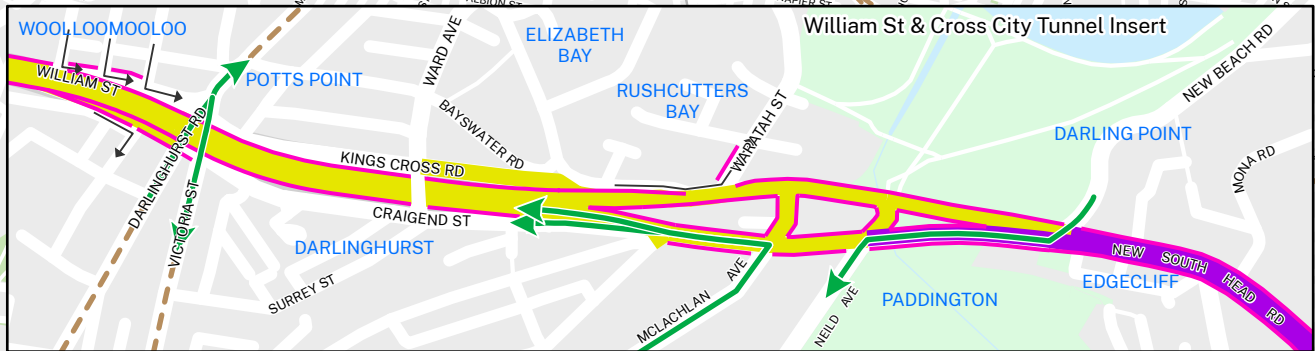

City2Surf - Sunday 9 August 2026

Sydney to Double Bay - Road Closures & Special Event Clearways

Road Closures	Special Event Clearways
█ 3:30am - 10am	— 1am - 12 Midday
█ 3:30am - 11:30am	→ Local Access
█ 3:30am - 12 Midday	→ Course Crossover Point
█ 6am - 12 Midday	- - - Vehicle Detour Routes 7am - 4pm
█ 7am - 12 Midday	▭ No Access 7am - 12 Midday
█ 7am - 1pm	▭ No Access 7am - 1pm
█ 9am - 4pm	

Visit liveltraffic.com for more details. Visit transportnsw.info to plan your trip.