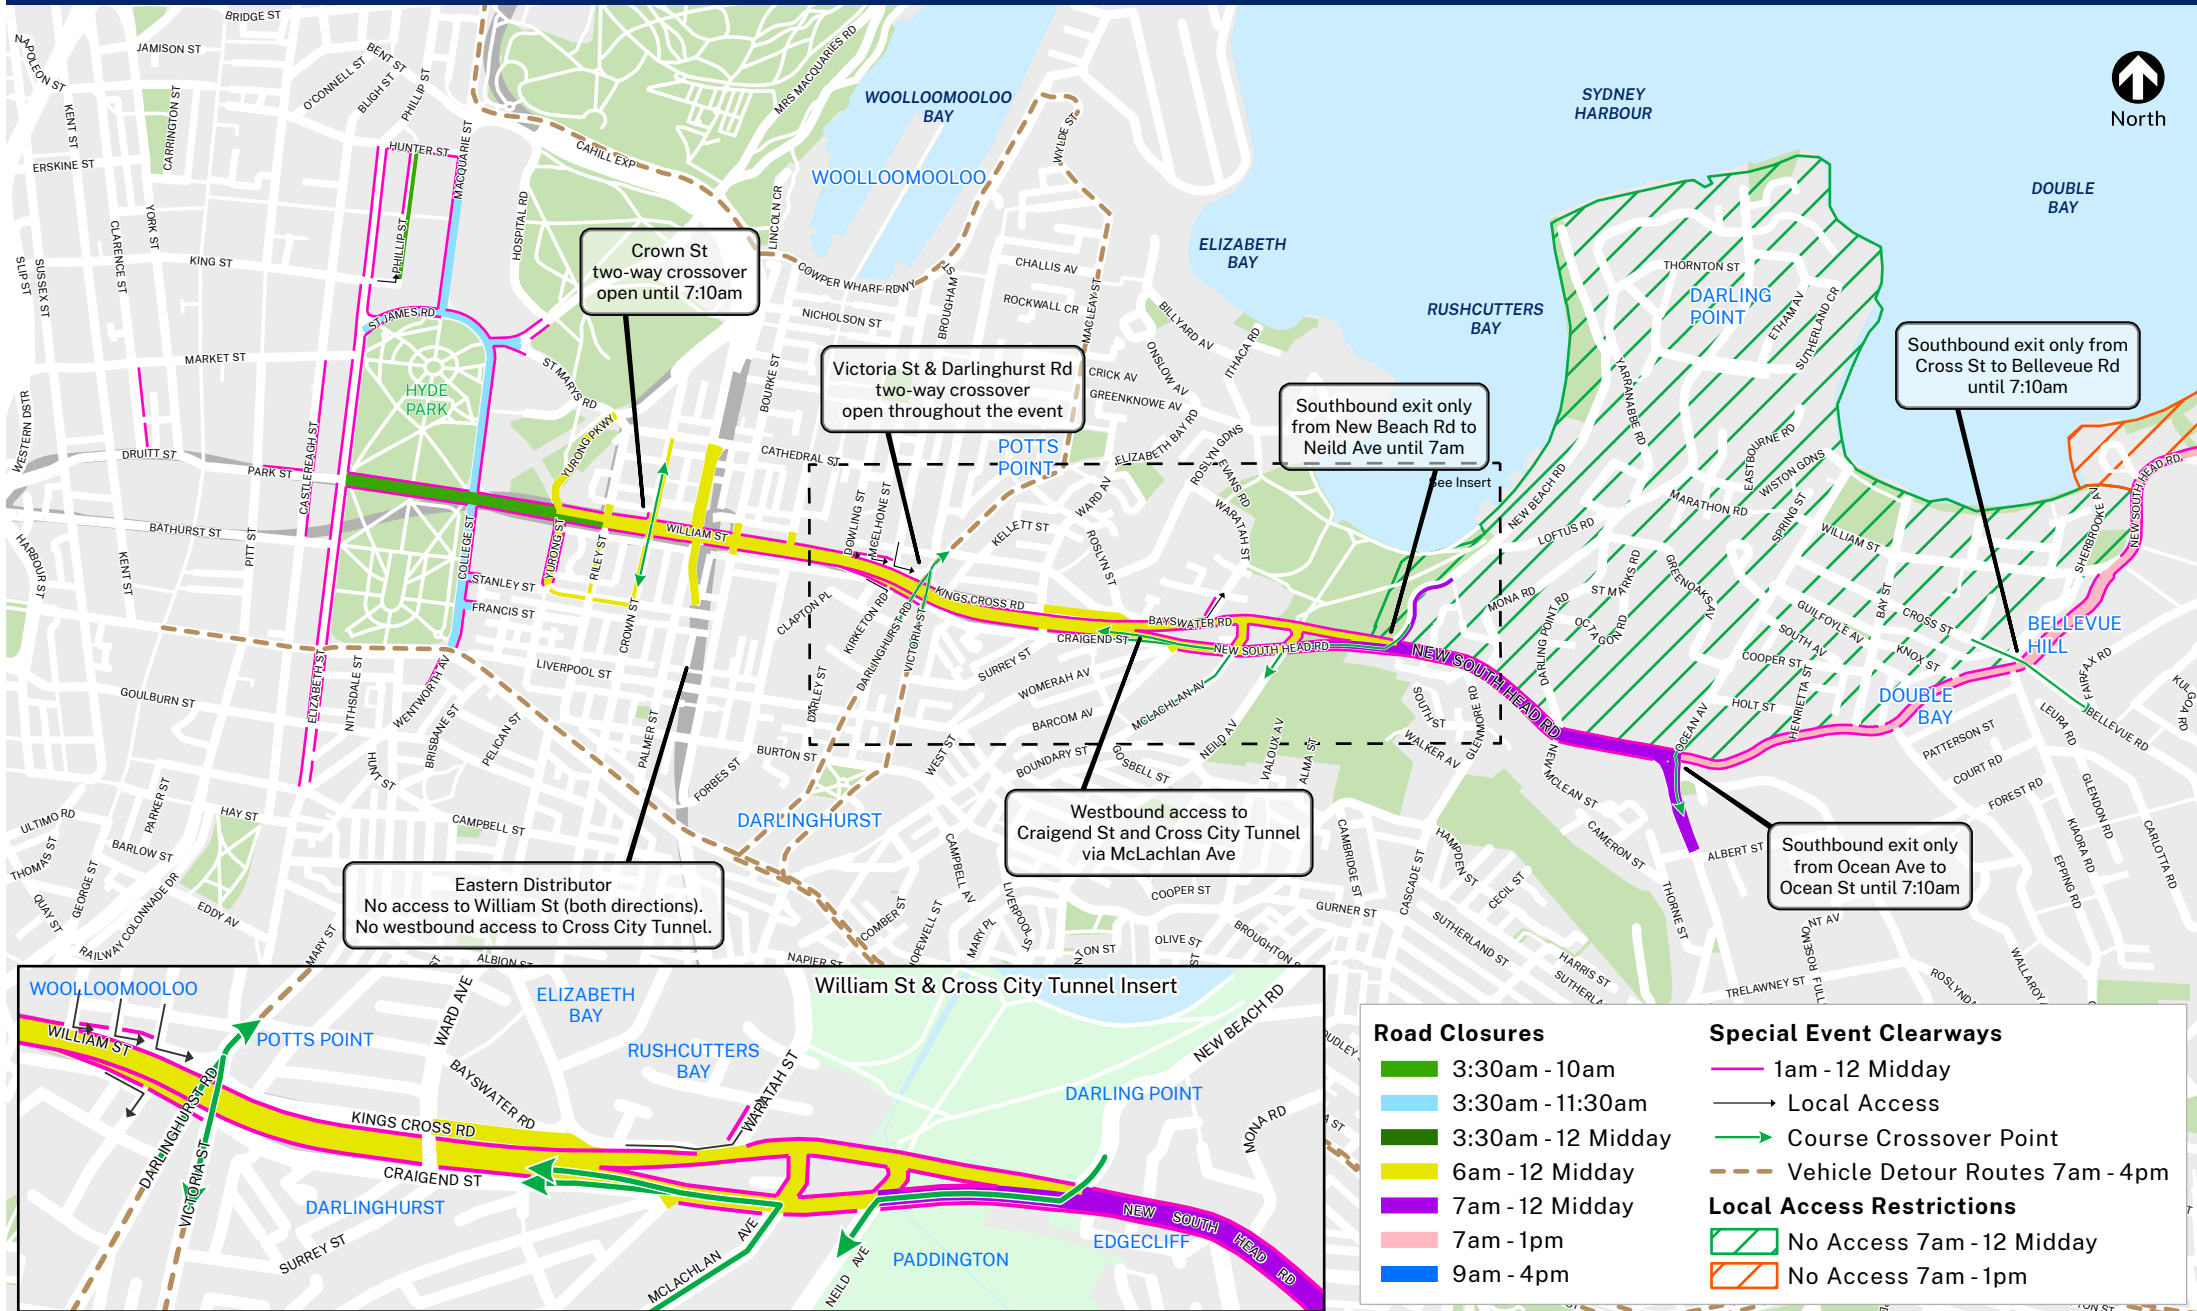

City2Surf - Sunday 9 August 2026

Sydney to Double Bay - Road Closures & Special Event Clearways

Road Closures	Special Event Clearways
█ 3:30am - 10am	— 1am - 12 Midday
█ 3:30am - 11:30am	→ Local Access
█ 3:30am - 12 Midday	→ Course Crossover Point
█ 6am - 12 Midday	- - - Vehicle Detour Routes 7am - 4pm
█ 7am - 12 Midday	▭ No Access 7am - 12 Midday
█ 7am - 1pm	▭ No Access 7am - 1pm
█ 9am - 4pm	

Visit liveltraffic.com for more details. Visit transportnsw.info to plan your trip.