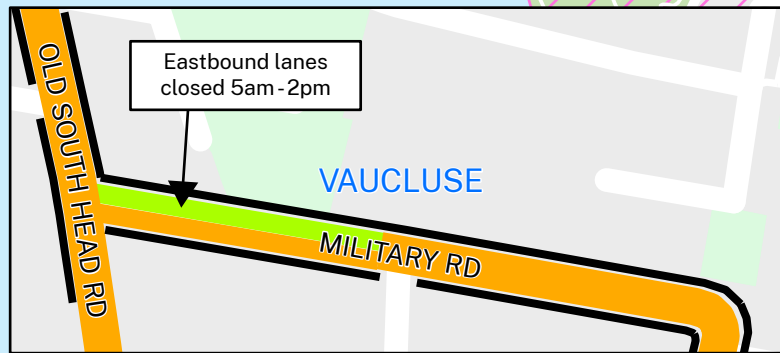

Towns Rd and Vacluse Rd two-way crossover open until 7:10am

Watsons Bay southbound exit only via Old South Head Rd until 7:10am

Managed local access from 5am - 7am

North