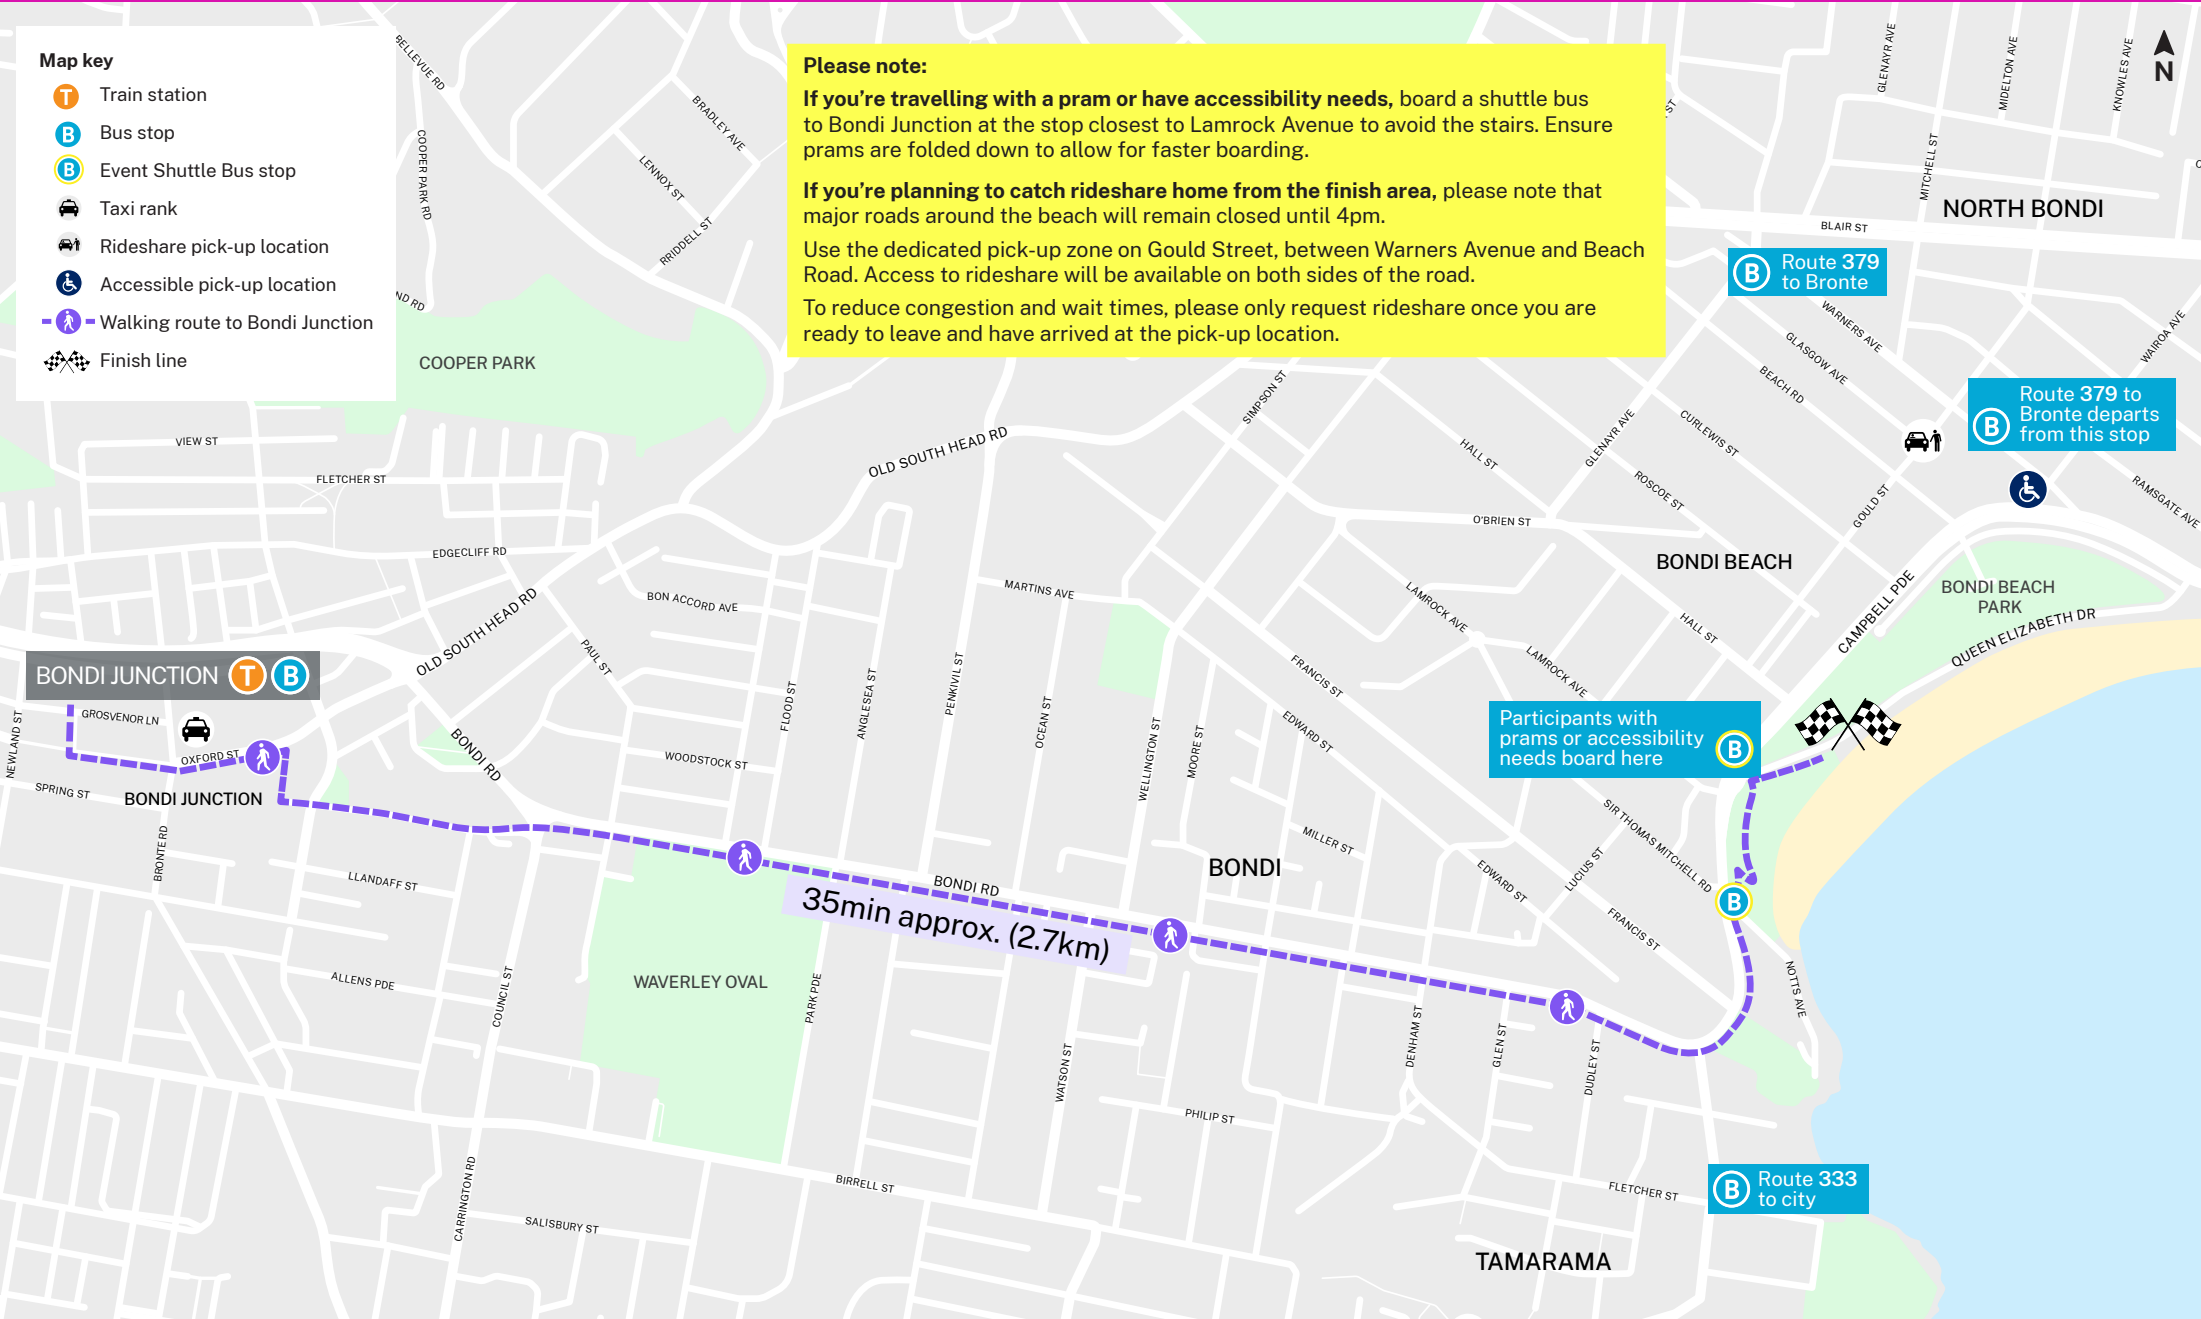

City2Surf finish area transport map

Map key

- Train station
- Bus stop
- Event Shuttle Bus stop
- Taxi rank
- Rideshare pick-up location
- Accessible pick-up location
- Walking route to Bondi Junction
- Finish line

Please note:

If you're travelling with a pram or have accessibility needs, board a shuttle bus to Bondi Junction at the stop closest to Lamrock Avenue to avoid the stairs. Ensure prams are folded down to allow for faster boarding.

If you're planning to catch rideshare home from the finish area, please note that major roads around the beach will remain closed until 4pm. Use the dedicated pick-up zone on Gould Street, between Warners Avenue and Beach Road. Access to rideshare will be available on both sides of the road. To reduce congestion and wait times, please only request rideshare once you are ready to leave and have arrived at the pick-up location.

BONDI JUNCTION

35min approx. (2.7km)

Participants with prams or accessibility needs board here

Route 379 to Bronte

Route 379 to Bronte departs from this stop

Route 333 to city