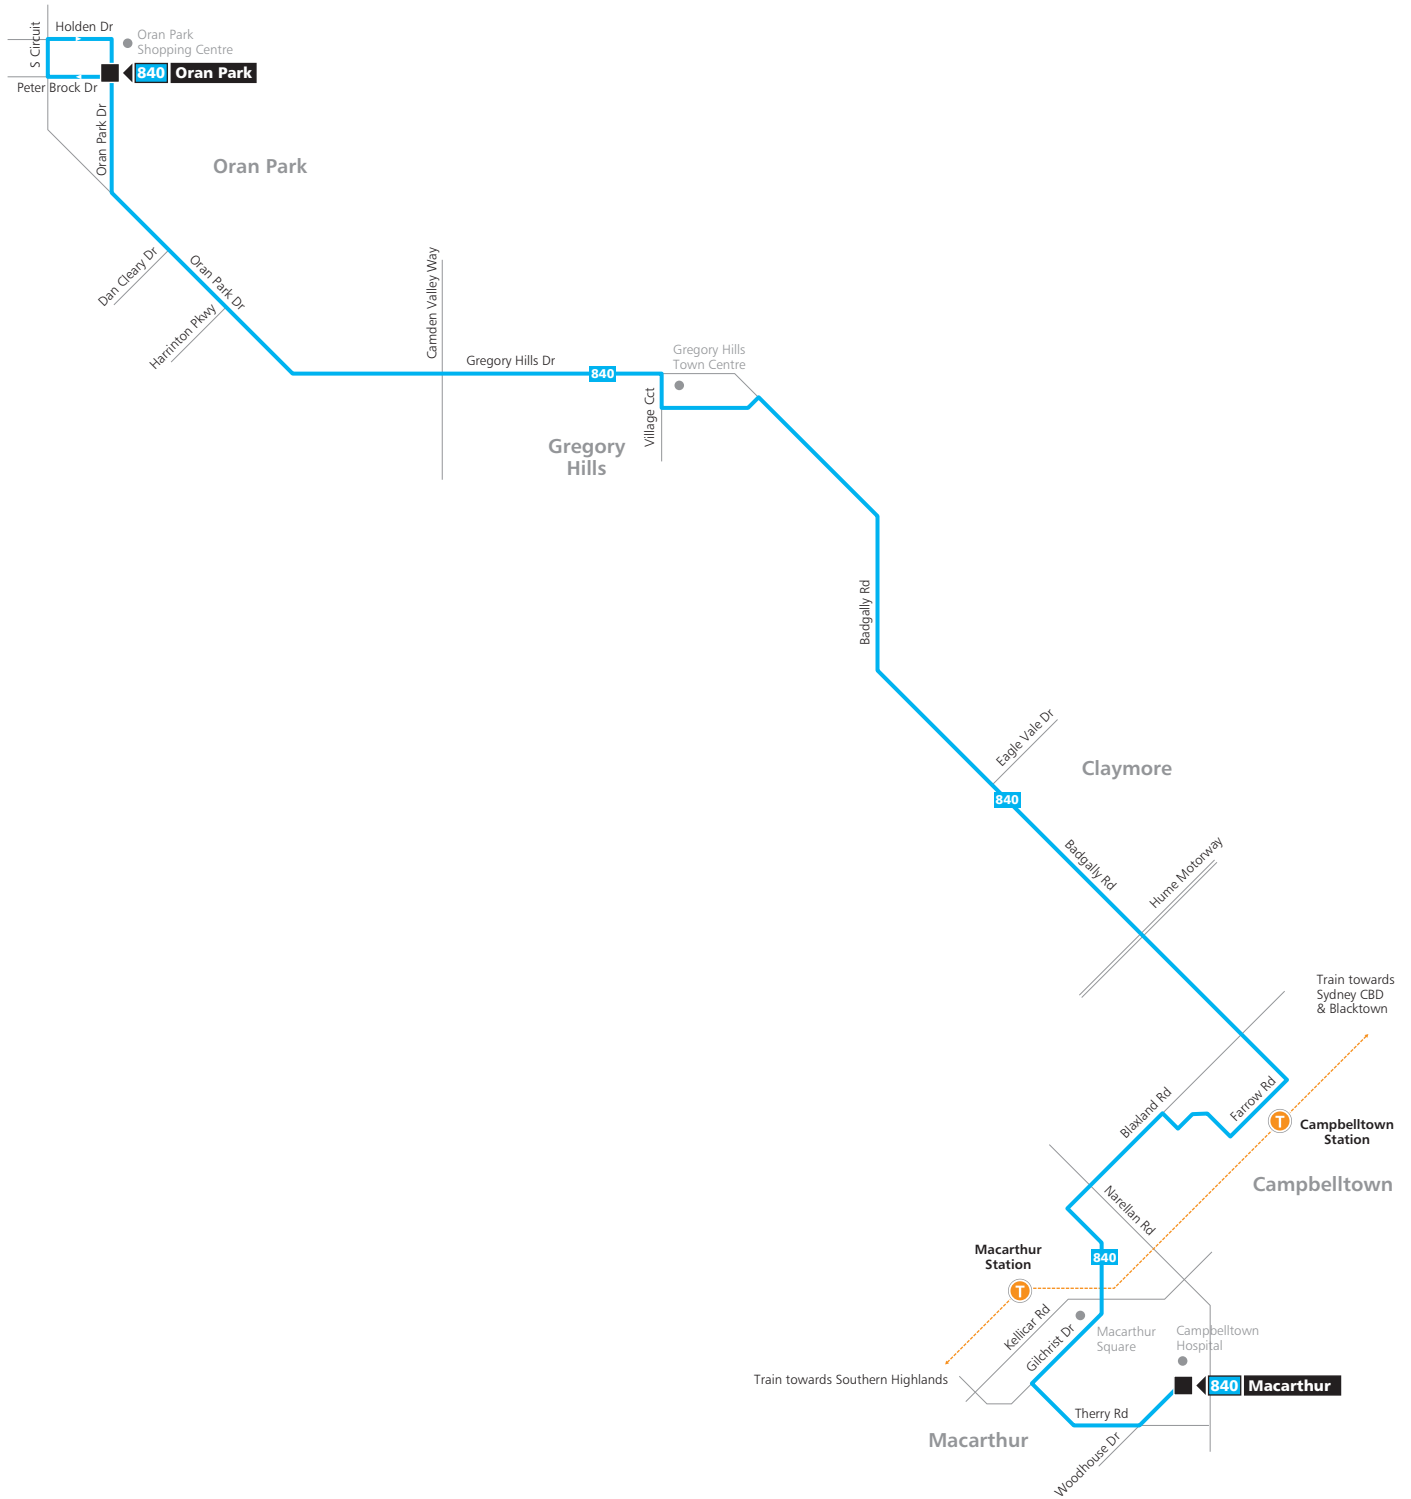

Route 840

1. **Legend**
2. Bus route
   - 840 Bus route number
   - Bus route start/finish
   - Ⓜ Train line/station

Diagrammatic Map
Not to Scale
North