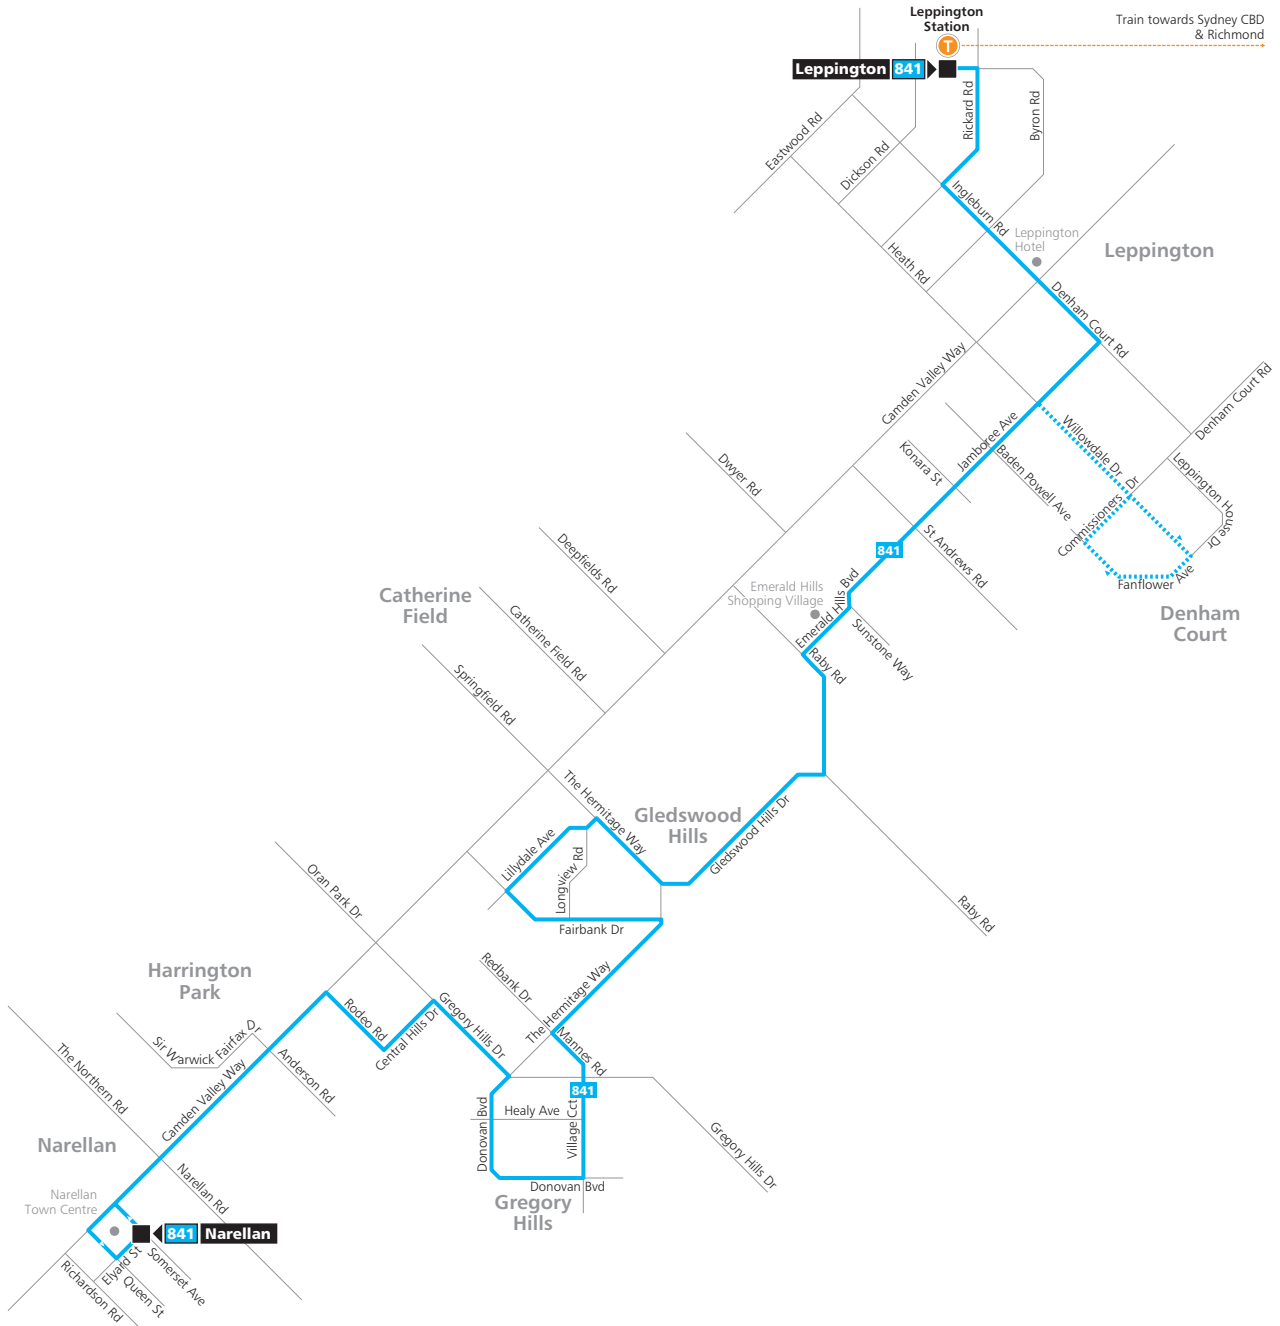

Route 841

Legend

- Bus route
- 841 Bus route number
- Bus route start/finish
- T Train line/station

Diagrammatic Map
Not to Scale