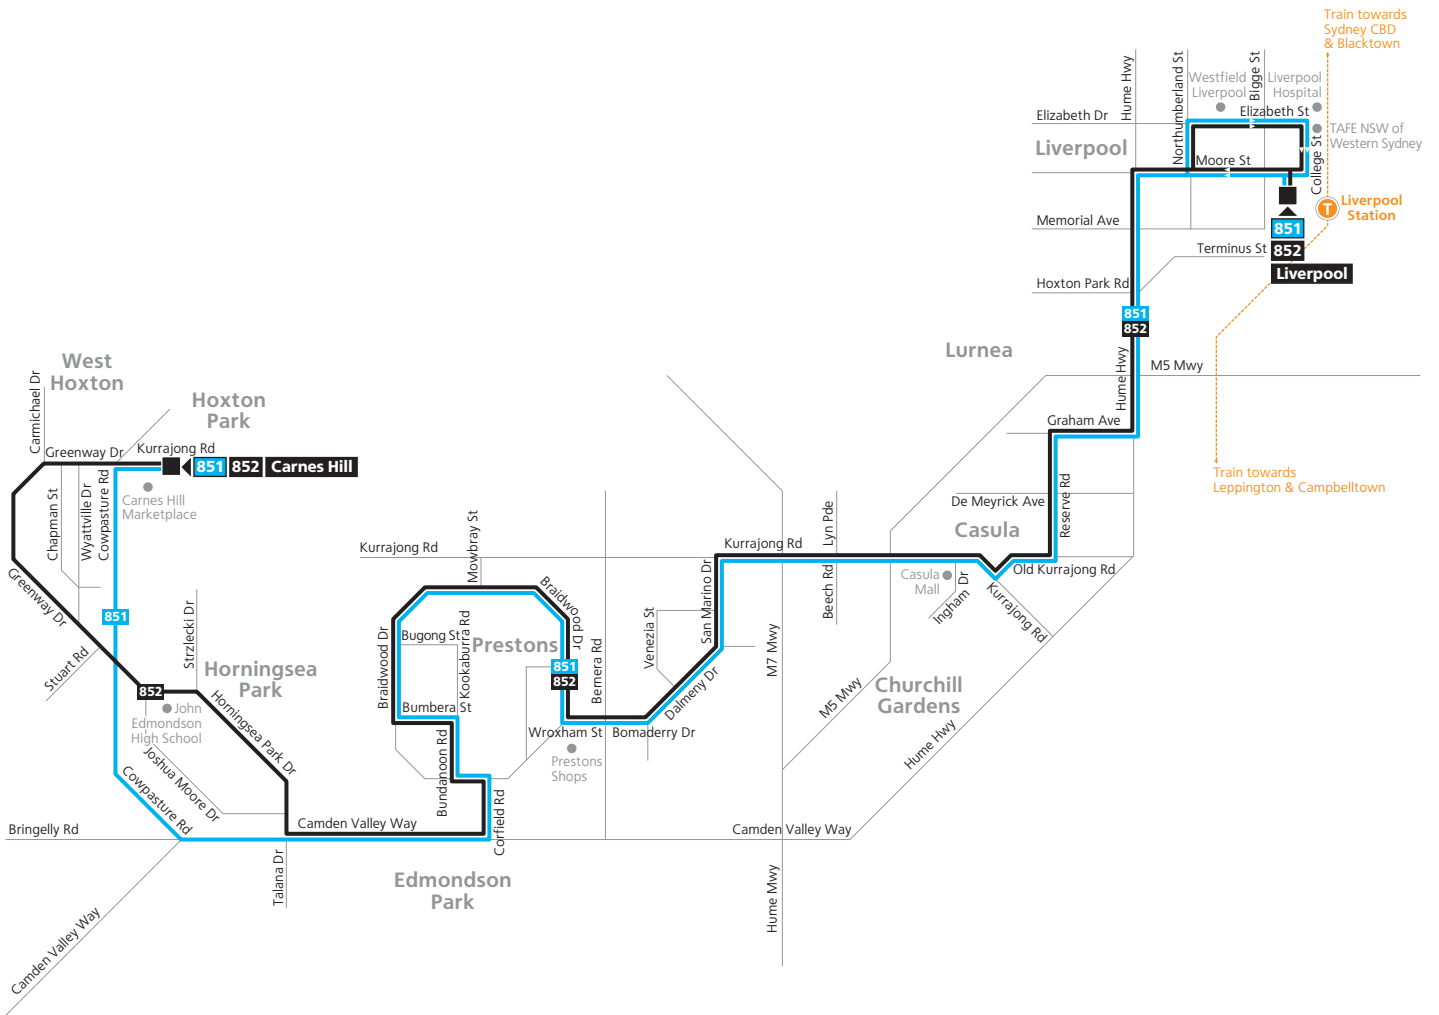

Routes 851, 852

Legend

- Bus route
- Bus route number
- Bus route start/finish
- Train line/station

Diagrammatic Map
Not to Scale