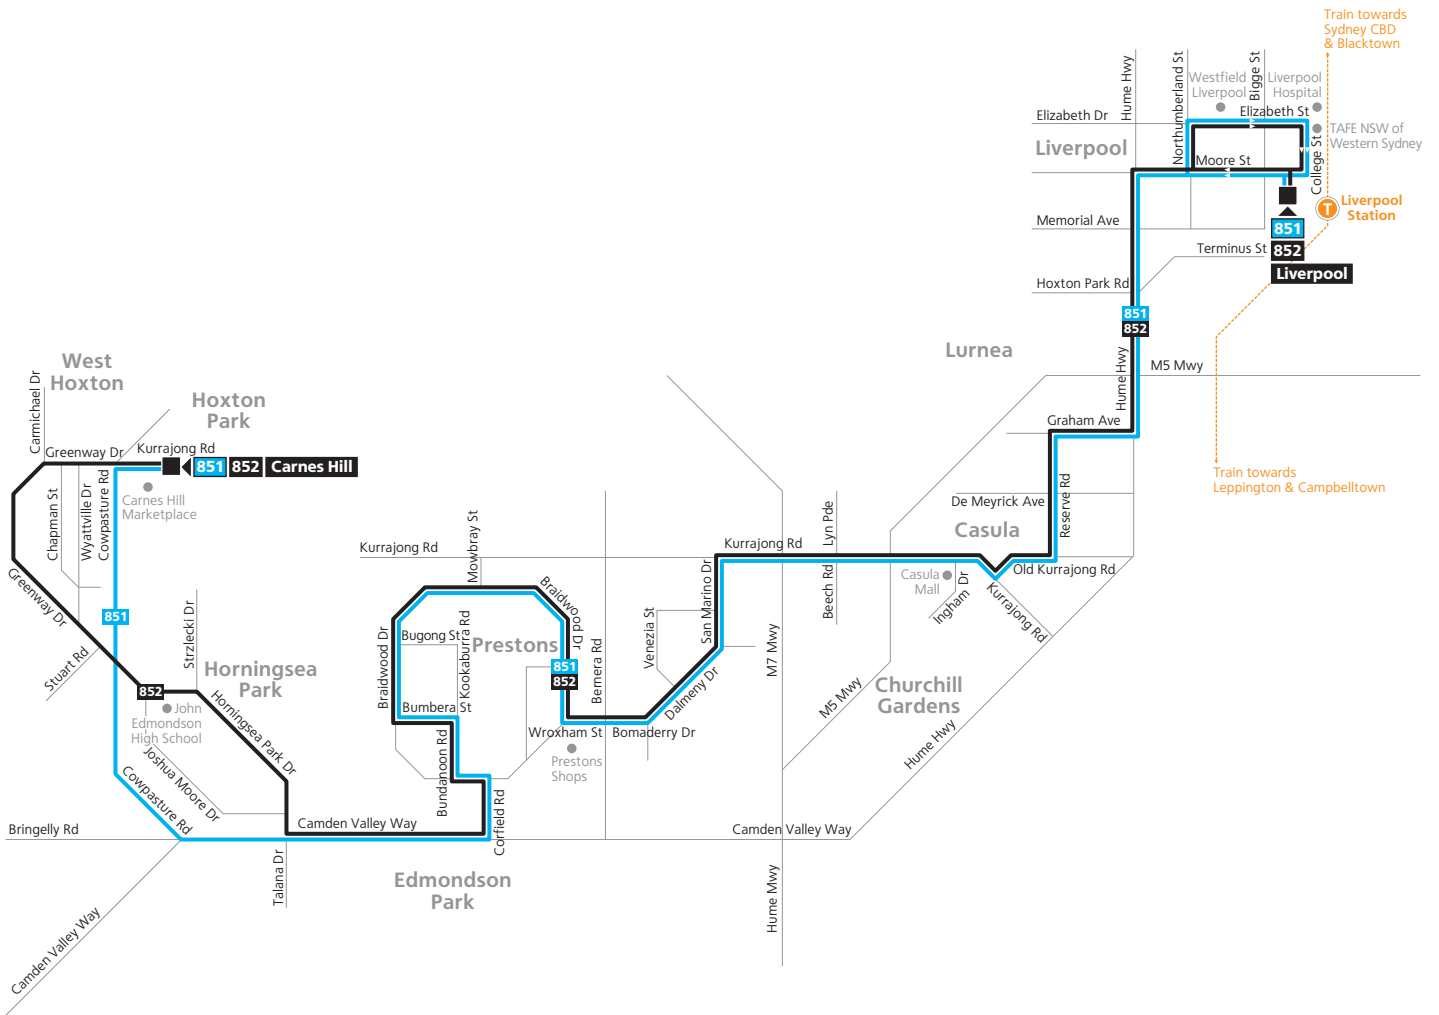

Routes 851, 852

Legend

- Bus route
- 851 Bus route number
- Bus route start/finish
- T Train line/station

Diagrammatic Map
Not to Scale