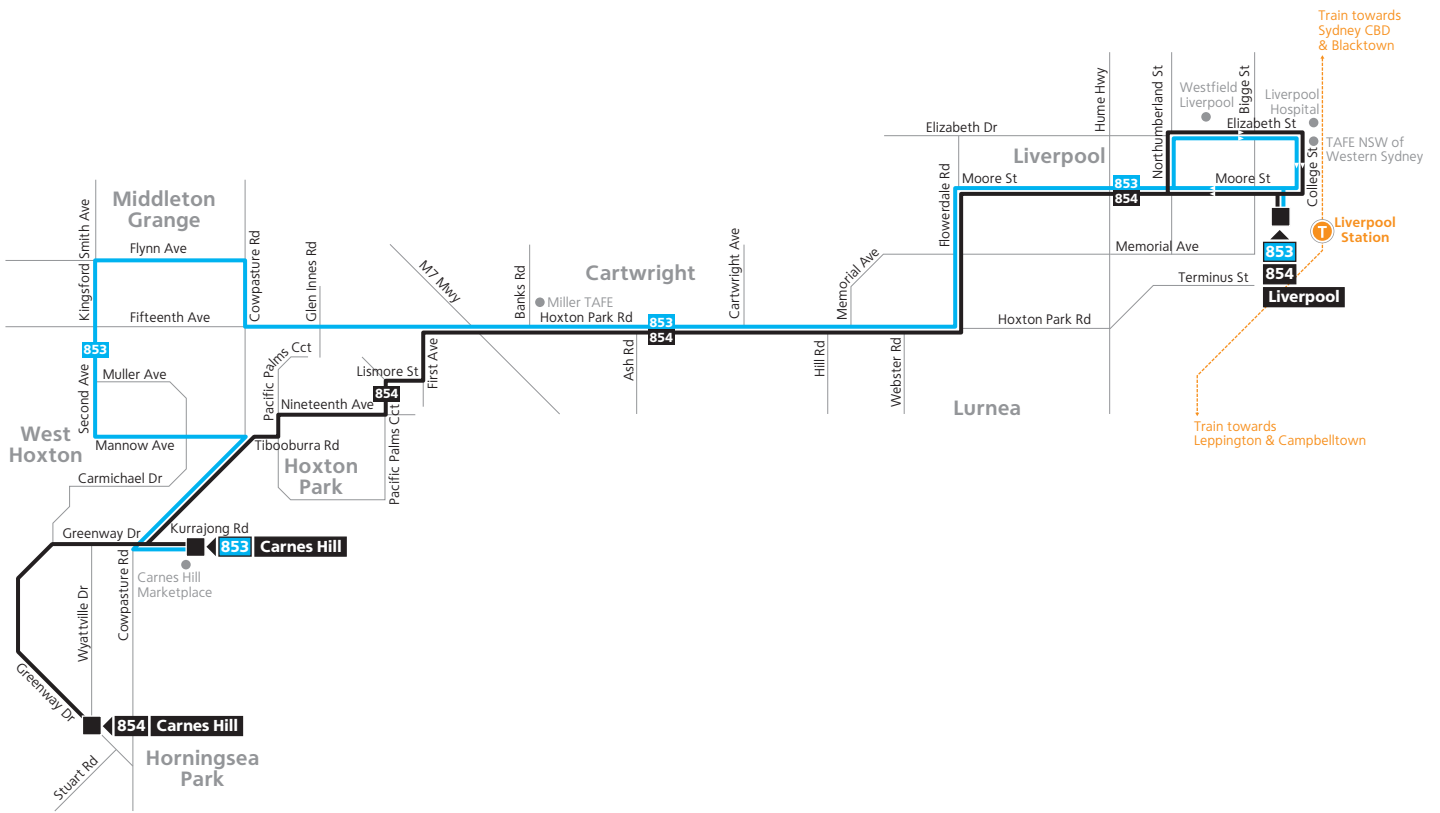

Routes 853, 854

Legend

- Bus route
- Bus route start/finish
- Bus route number
- Train line/station

Diagrammatic Map
Not to Scale