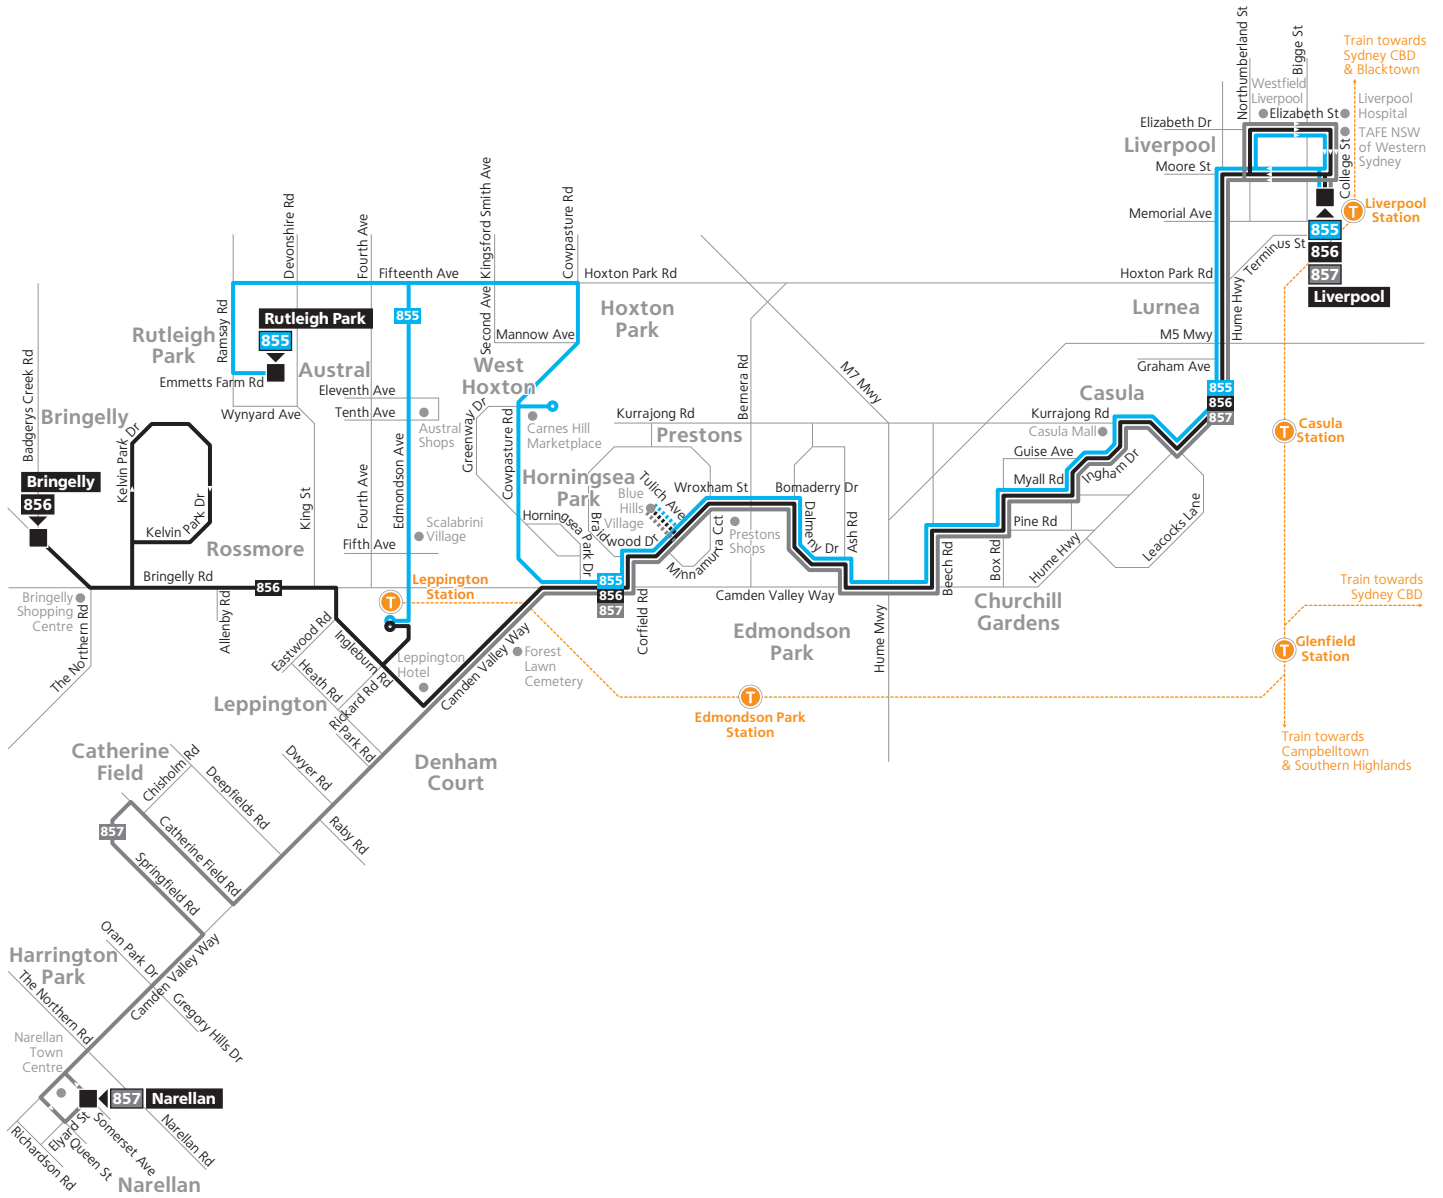

Monday to Friday	♿	♿	♿	♿	♿	♿	♿	♿	♿
Service Information			H						
Narellan Town Centre, Elyard St, Narellan	-	13:14	-	-	16:14	-	-	-	-
53 Springfield Rd, Catherine Field	-	13:20	-	-	16:20	-	-	-	-
Catherine Fields Rd after Chisholm Rd, Catherine Field	-	13:23	-	-	16:23	-	-	-	-
Camden Valley Way after Ingleburn Rd, Leppington	-	13:32	-	-	16:32	-	-	-	-
Camden Valley Way at Horningsea Park Dr, Horningsea Park	-	13:37	-	-	16:37	-	-	-	-
William Carey Christian School, School Grounds, Prestons	-	-	15:27	-	-	-	-	-	-
Braidwood Dr opp Brooman St, Prestons	-	13:41	15:30	-	16:41	-	18:54	-	-
Blue Hills Village, Tulich Ave, Prestons	13:11	-	-	-	-	-	-	-	-
Wroxham St before Bernera Rd, Prestons	13:13	13:43	15:32	16:23	16:43	17:03	18:56	19:56	
Mcdonalds Prestons, near Dalmeny Dr, Prestons	13:16	13:46	15:35	16:26	16:46	17:06	18:59	19:59	
Pine Rd opp Yew Pl, Casula	13:21	13:51	15:40	16:31	16:51	17:11	19:03	20:03	
Casula Mall Side Ingham Dr, Casula	13:26	13:56	B15:45	16:36	16:56	17:16	19:07	20:07	
Reserve Rd at Humphreys Ave, Casula	-	-	15:48	-	-	-	-	-	
Hume Hwy after Graham Ave, Casula	13:31	14:01	15:50	16:41	17:01	17:21	19:11	20:11	
Westfield Liverpool, Elizabeth Dr, Liverpool	13:41	14:11	-	16:51	17:11	-	-	-	
Liverpool Station	13:45	14:15	16:00	16:55	17:15	17:31	19:20	20:20	

Routes 855, 856, 857

- Legend**
- Bus route
 - 855 Bus route number
 - Bus route start/finish
 - T Train line/station

Diagrammatic Map
Not to Scale